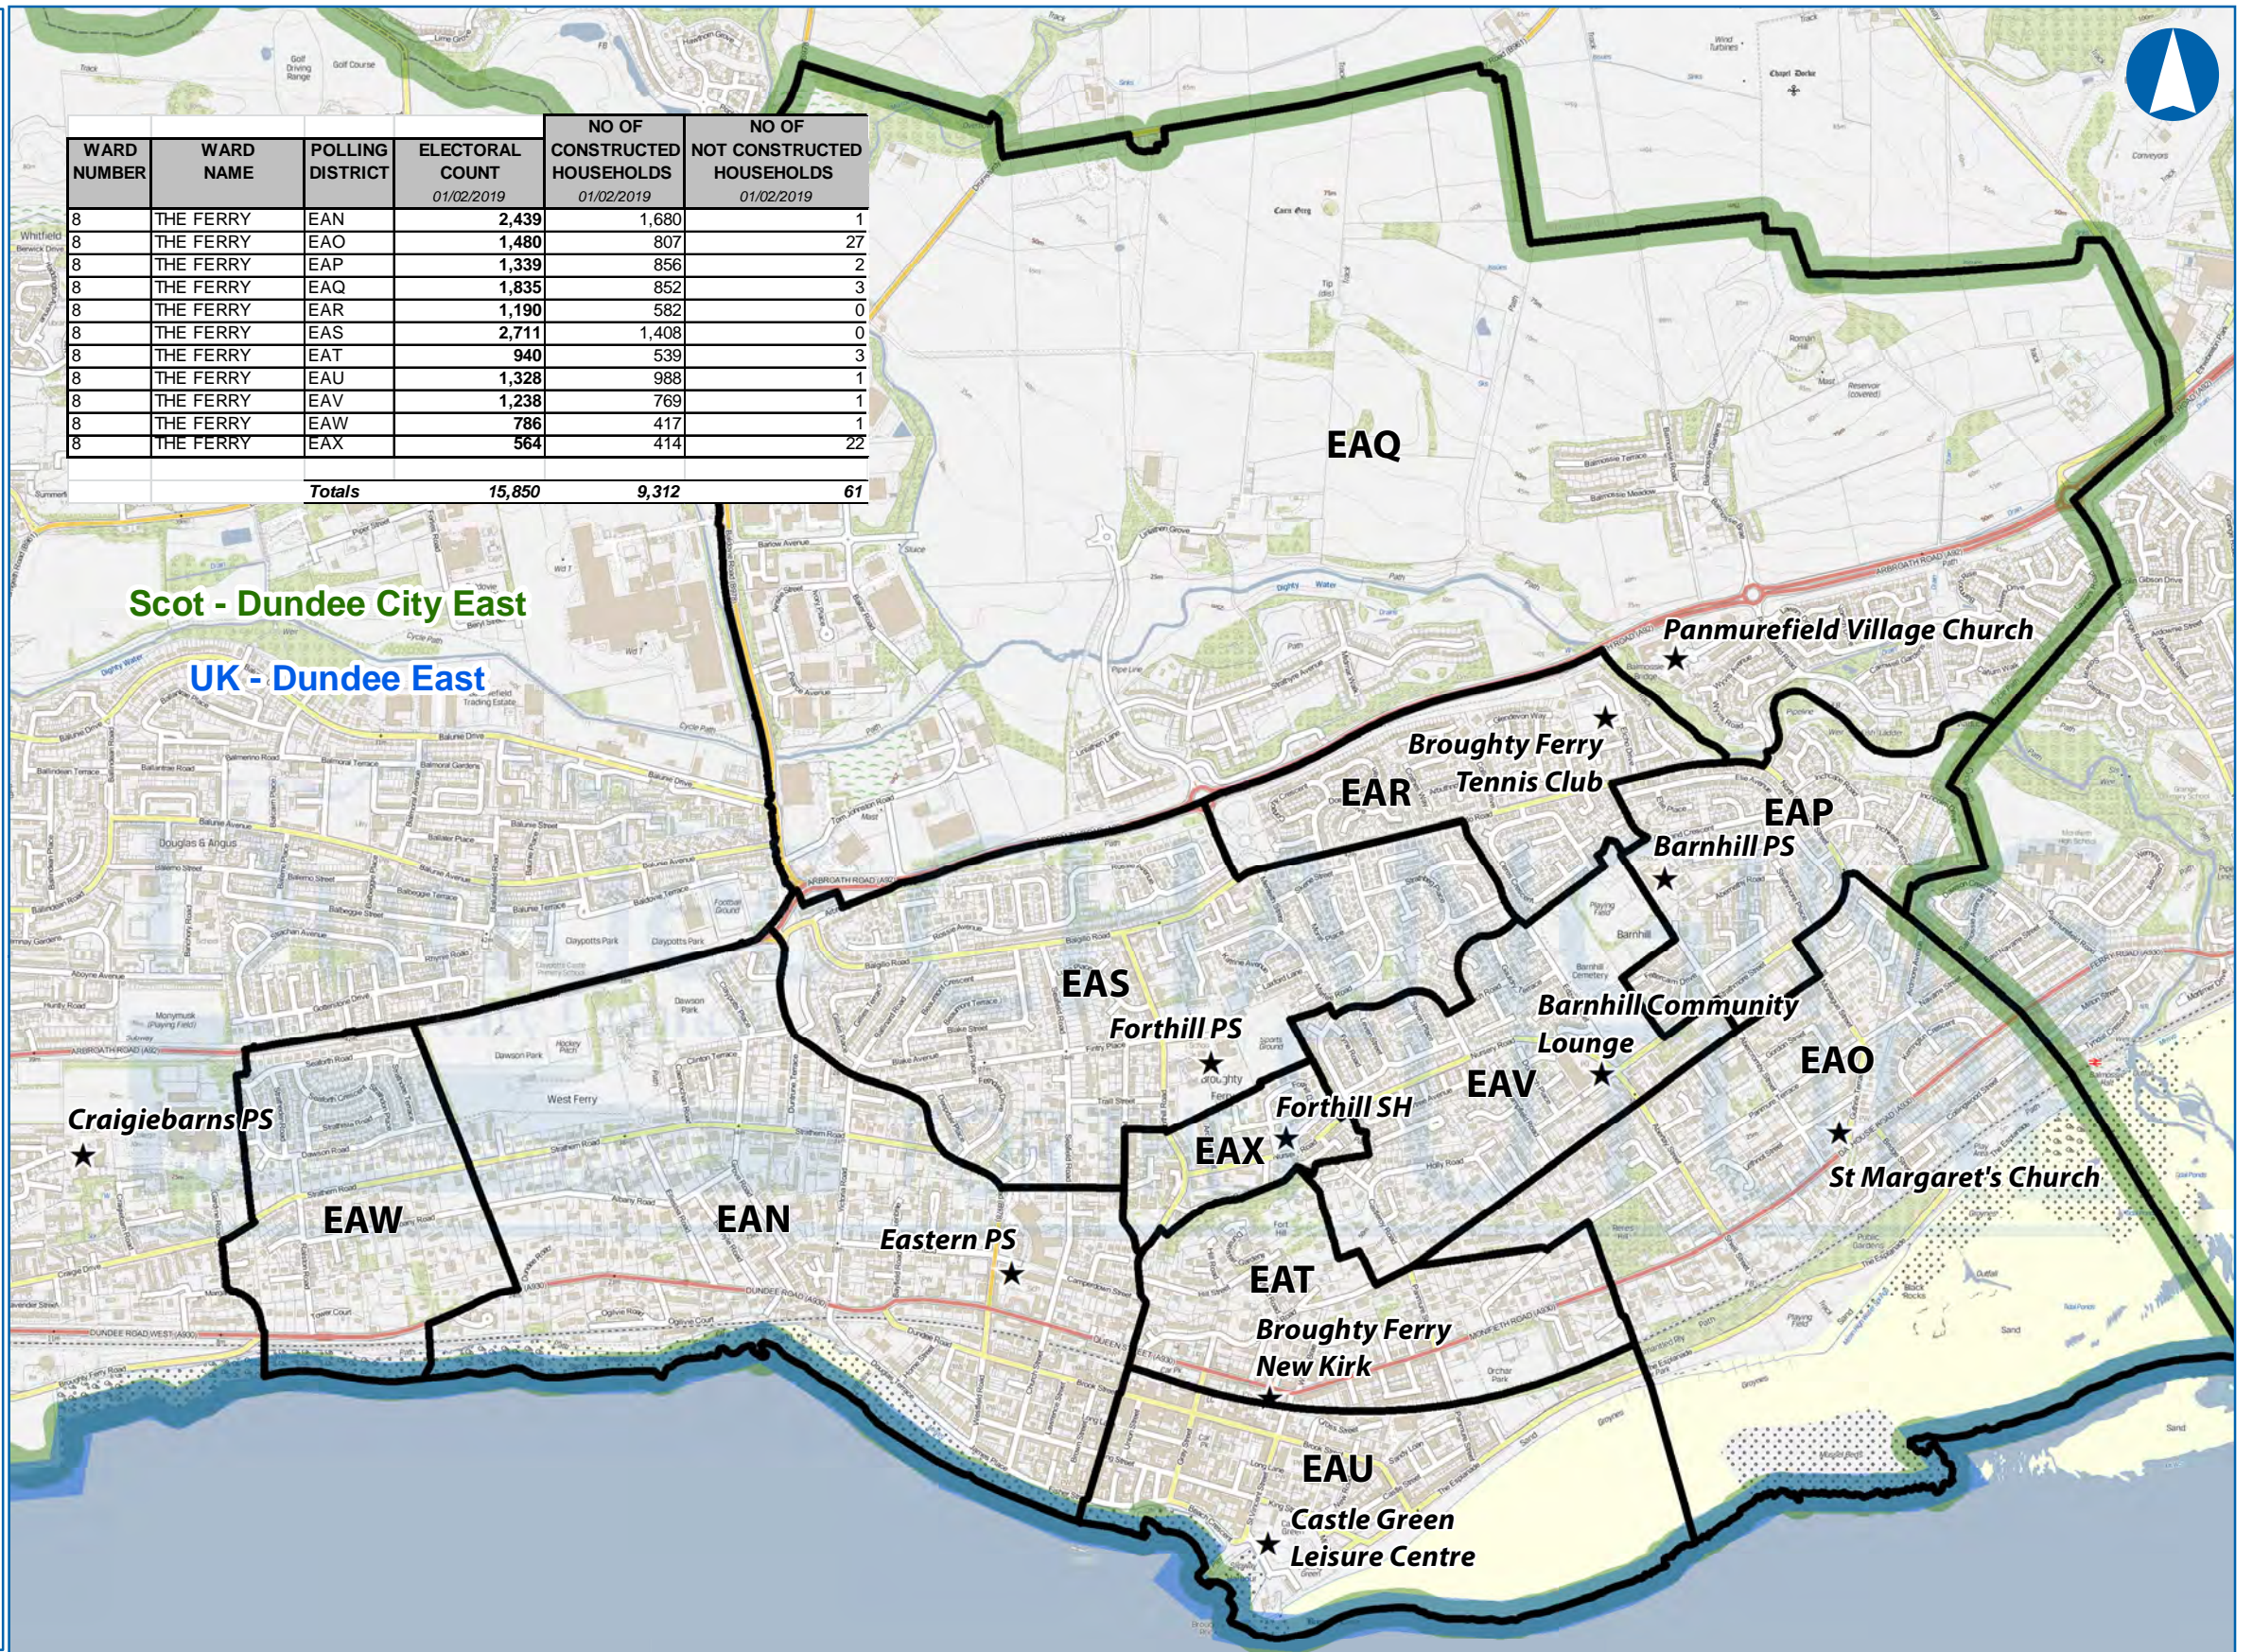

# Ward 8- The Ferry

Electoral Review Feb 2019

WARD NUMBER	WARD NAME	POLLING DISTRICT	ELECTORAL COUNT 01/02/2019	NO OF CONSTRUCTED HOUSEHOLDS 01/02/2019	NO OF NOT CONSTRUCTED HOUSEHOLDS 01/02/2019
8	THE FERRY	EAN	2,439	1,680	1
8	THE FERRY	EAO	1,480	807	27
8	THE FERRY	EAP	1,339	856	2
8	THE FERRY	EAQ	1,835	852	3
8	THE FERRY	EAR	1,190	582	0
8	THE FERRY	EAS	2,711	1,408	0
8	THE FERRY	EAT	940	539	3
8	THE FERRY	EAU	1,328	988	1
8	THE FERRY	EAV	1,238	769	1
8	THE FERRY	EAW	786	417	1
8	THE FERRY	EAX	564	414	22
<b>Totals</b>			<b>15,850</b>	<b>9,312</b>	<b>61</b>

- Polling District
- Polling Station
- UK Parliamentary Constituency
- Scottish Parliamentary Constituency

Dundee House, 50 North Lindsay Street,  
Dundee, DD1 1LS

Reproduced by permission of Ordnance Survey on behalf of HMSO. © Crown Copyright and database right 2019. All Rights Reserved. Ordnance Survey Licence number 100023371.