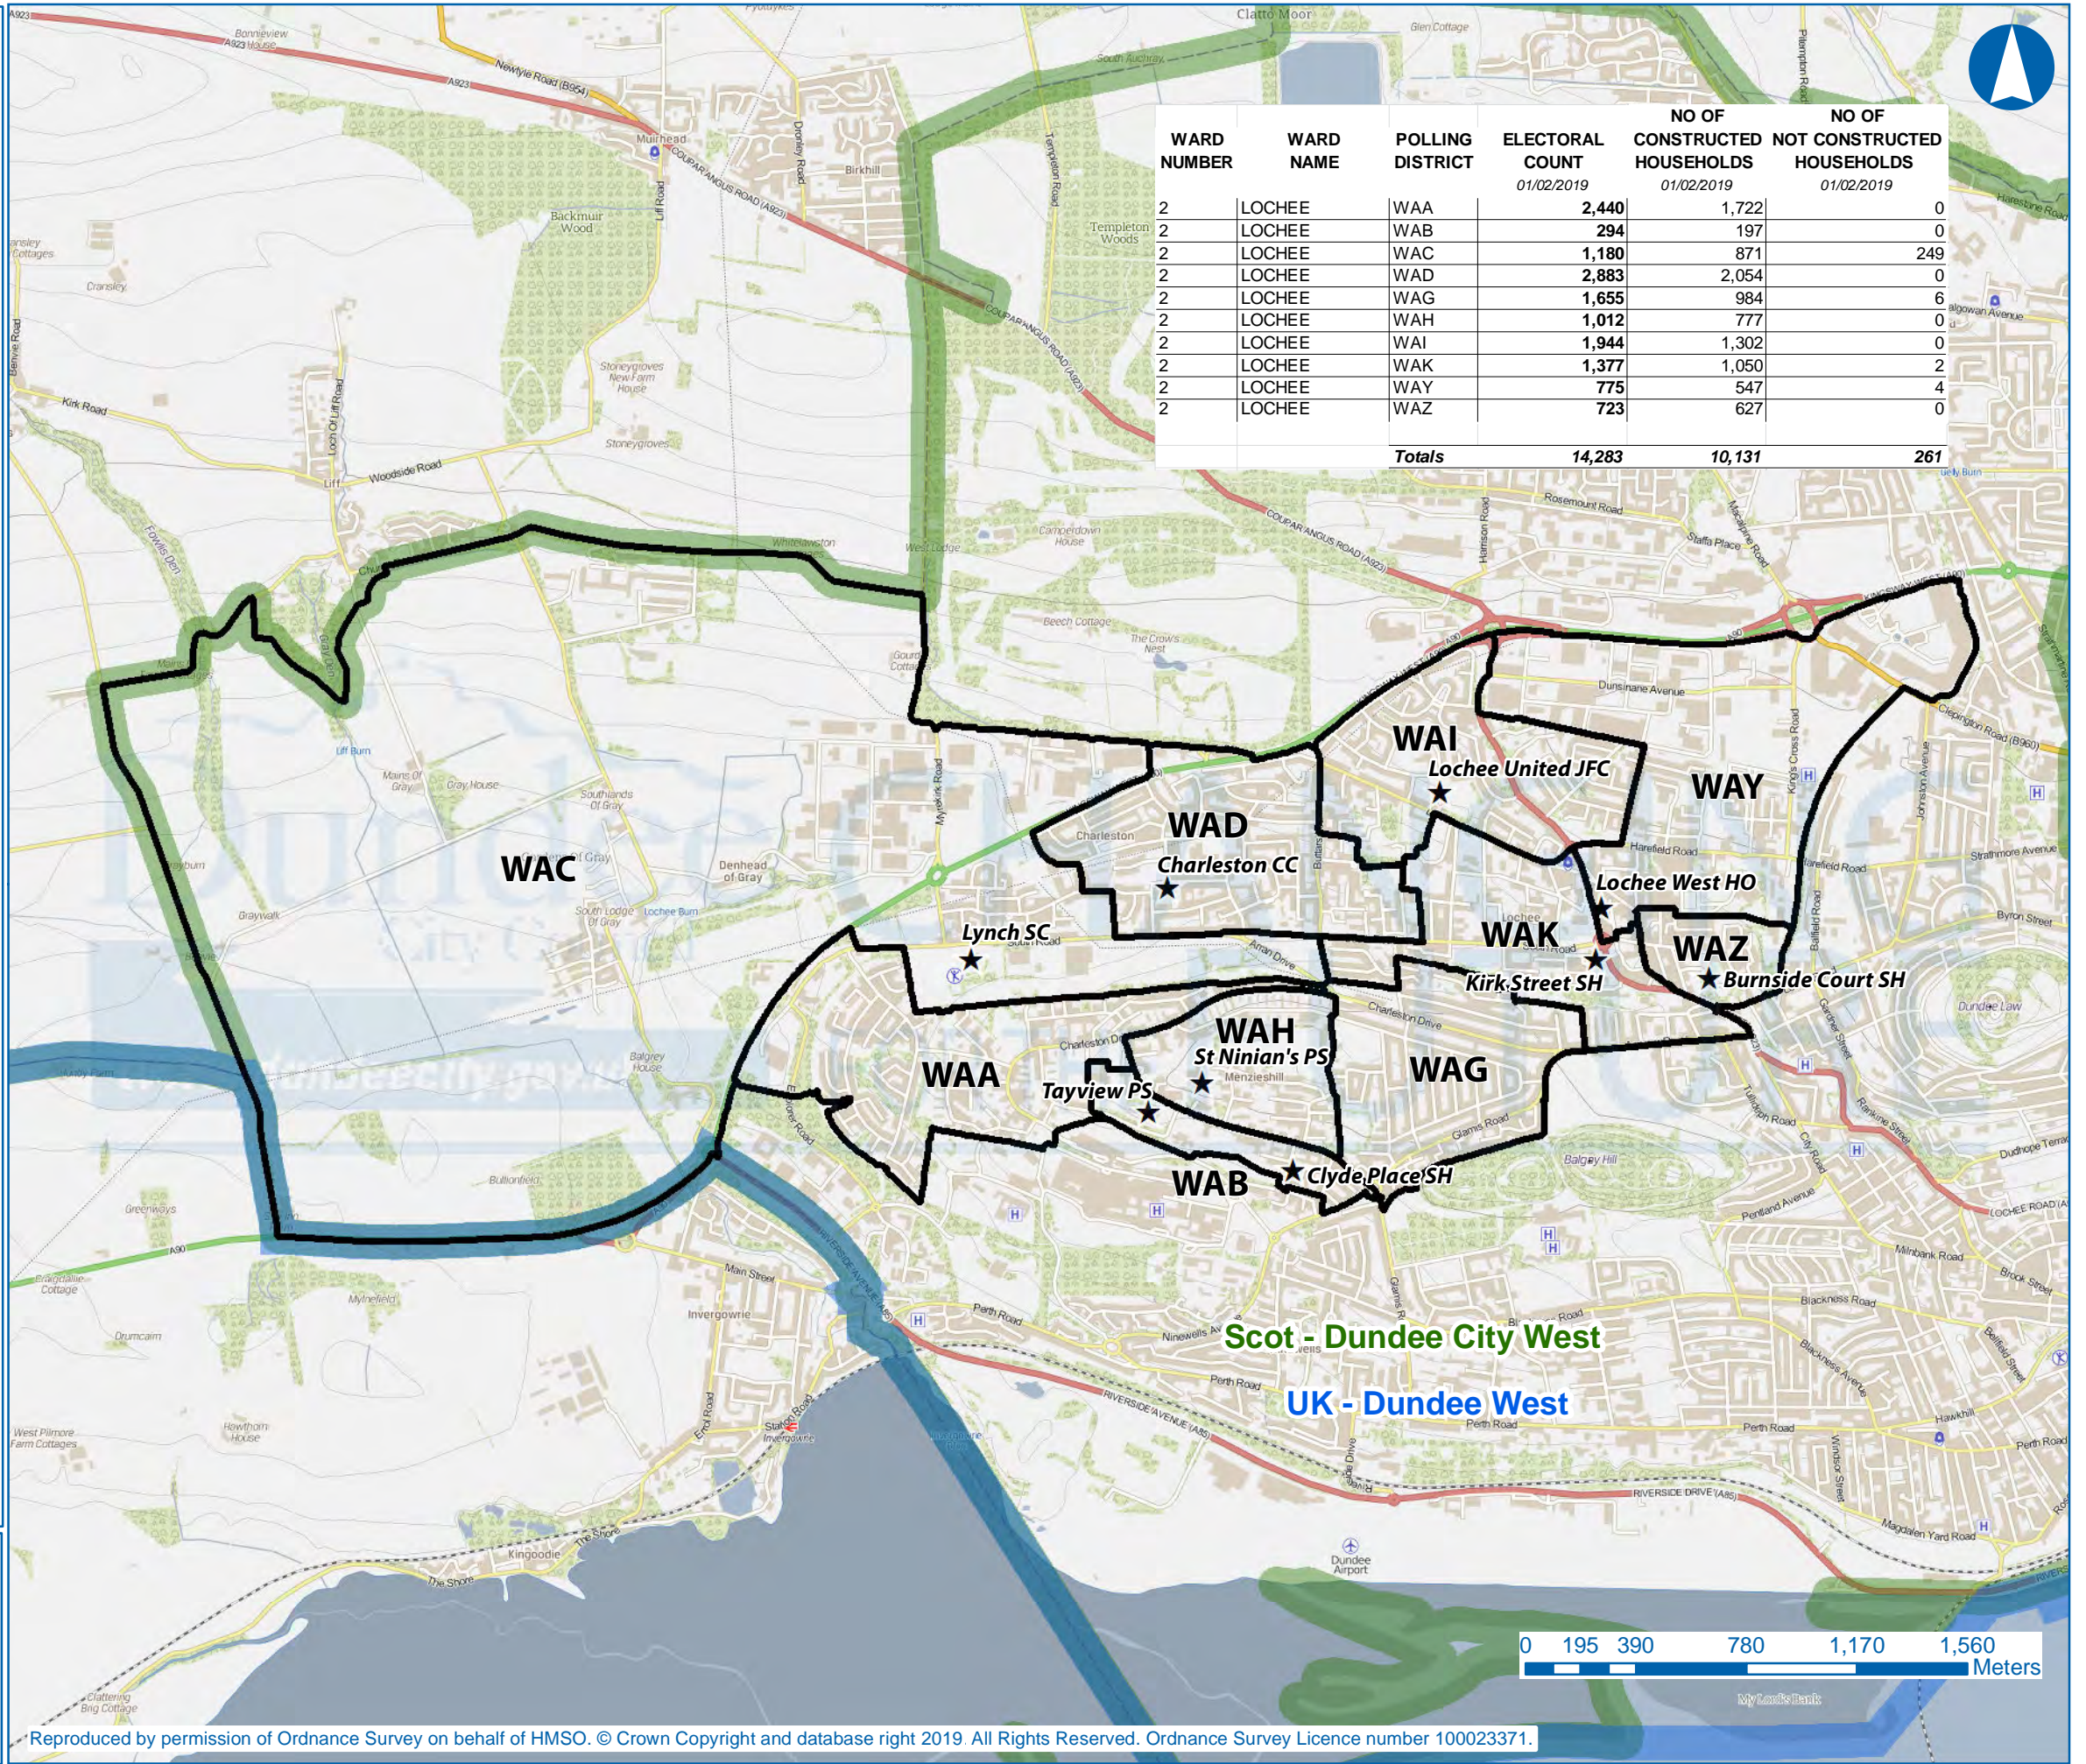

# Ward 2 - Lochee

## Electoral Review Feb 2019

WARD NUMBER	WARD NAME	POLLING DISTRICT	ELECTORAL COUNT 01/02/2019	NO OF CONSTRUCTED HOUSEHOLDS 01/02/2019	NO OF NOT CONSTRUCTED HOUSEHOLDS 01/02/2019
2	LOCHEE	WAA	2,440	1,722	0
2	LOCHEE	WAB	294	197	0
2	LOCHEE	WAC	1,180	871	249
2	LOCHEE	WAD	2,883	2,054	0
2	LOCHEE	WAG	1,655	984	6
2	LOCHEE	WAH	1,012	777	0
2	LOCHEE	WAI	1,944	1,302	0
2	LOCHEE	WAK	1,377	1,050	2
2	LOCHEE	WAY	775	547	4
2	LOCHEE	WAZ	723	627	0
<b>Totals</b>			<b>14,283</b>	<b>10,131</b>	<b>261</b>

- Polling District
- Polling Station
- UK Parliamentary Constituency
- Scottish Parliamentary Constituency

Dundee House, 50 North Lindsay Street,  
Dundee, DD1 1LS

Reproduced by permission of Ordnance Survey on behalf of HMSO. © Crown Copyright and database right 2019. All Rights Reserved. Ordnance Survey Licence number 100023371.