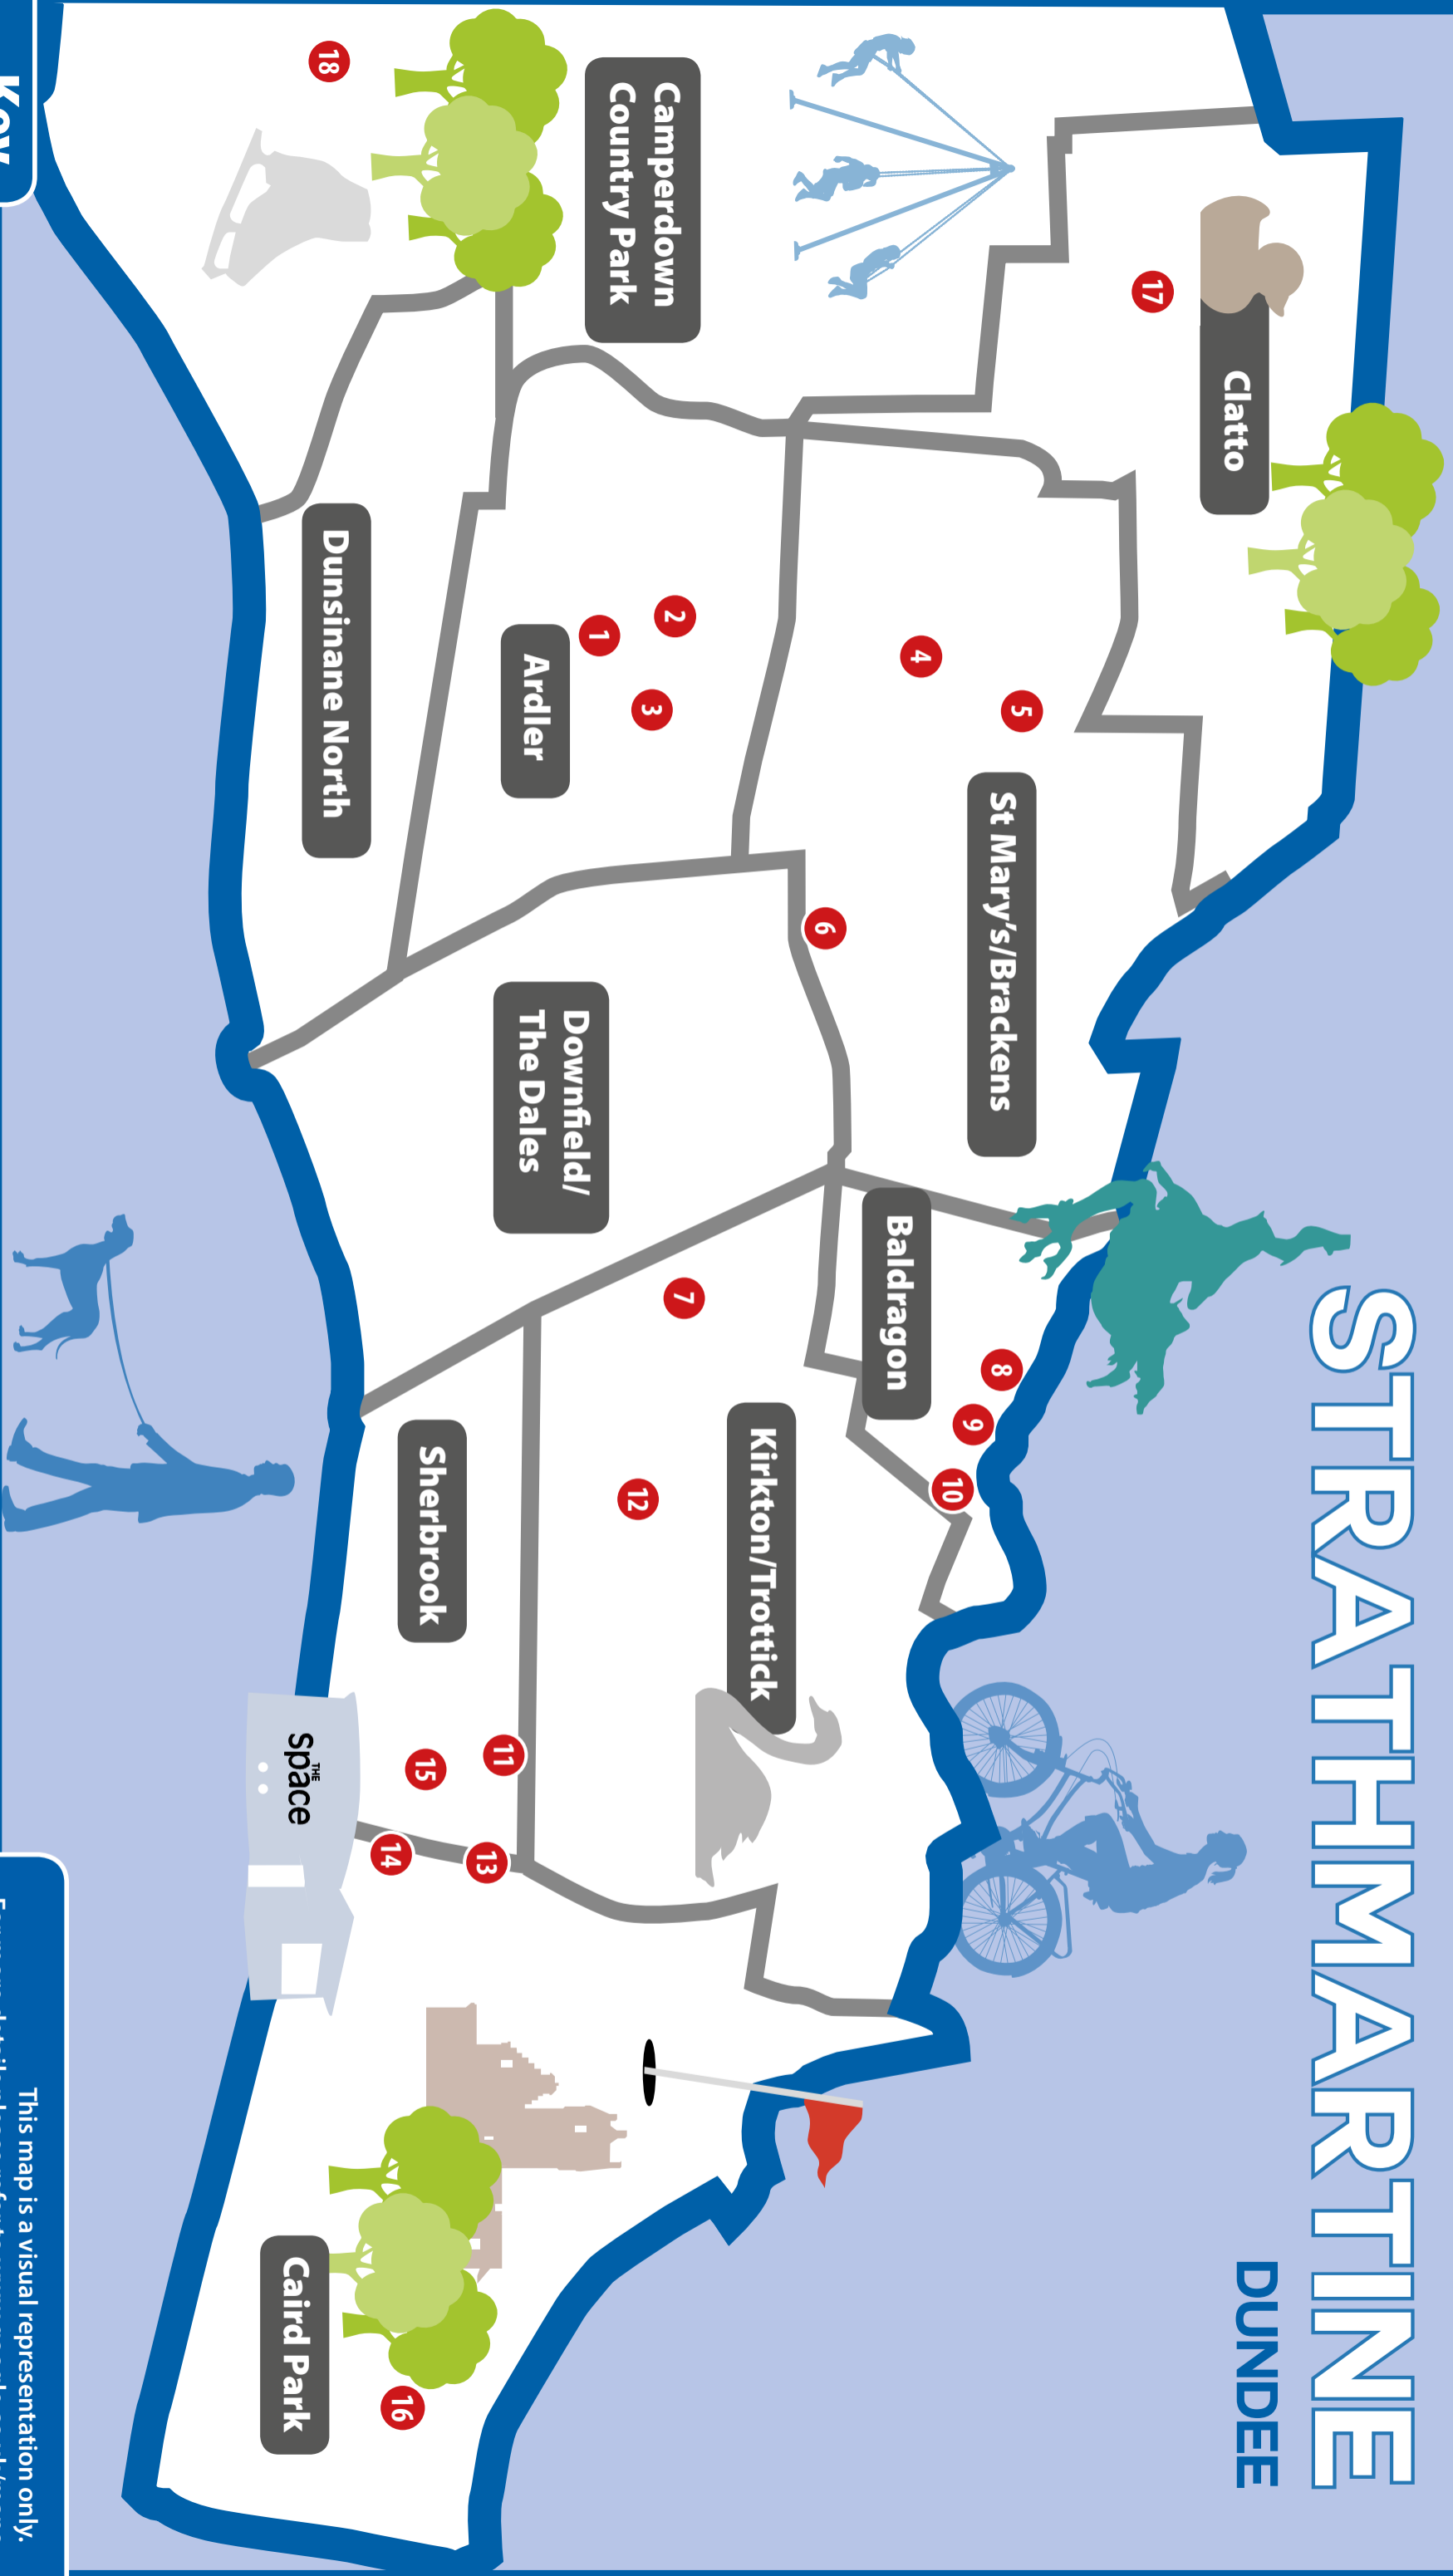

## LOCAL COMMUNITY PLAN SUMMARY 2017-2022

# STRAATHMARTINE

### Key

- 1 Ardler Complex & Library
- 2 St Fergus Primary School
- 3 Ardler Primary School & Nursery
- 4 St. Marys Community Facility
- 5 Craigowl Primary School & Nursery
- 6 St Andrews Primary School & Nursery
- 7 Downfield Primary School & Nursery
- 8 Jessie Porter Nursery
- 9 Sidlaw View Primary School
- 10 Baldragon Academy
- 11 St. Paul's RC Academy
- 12 Kirkton Community Centre & Library
- 13 Soccerworld
- 14 Dundee College/SPACE
- 15 Dick McTaggart Gymnastics Centre
- 16 Ronnie McIntosh Athletics Stadium
- 17 Clatto Park/Templeton Woods
- 18 Camperdown Park, Wildlife Centre, Camperdown House and Childrens Play Area