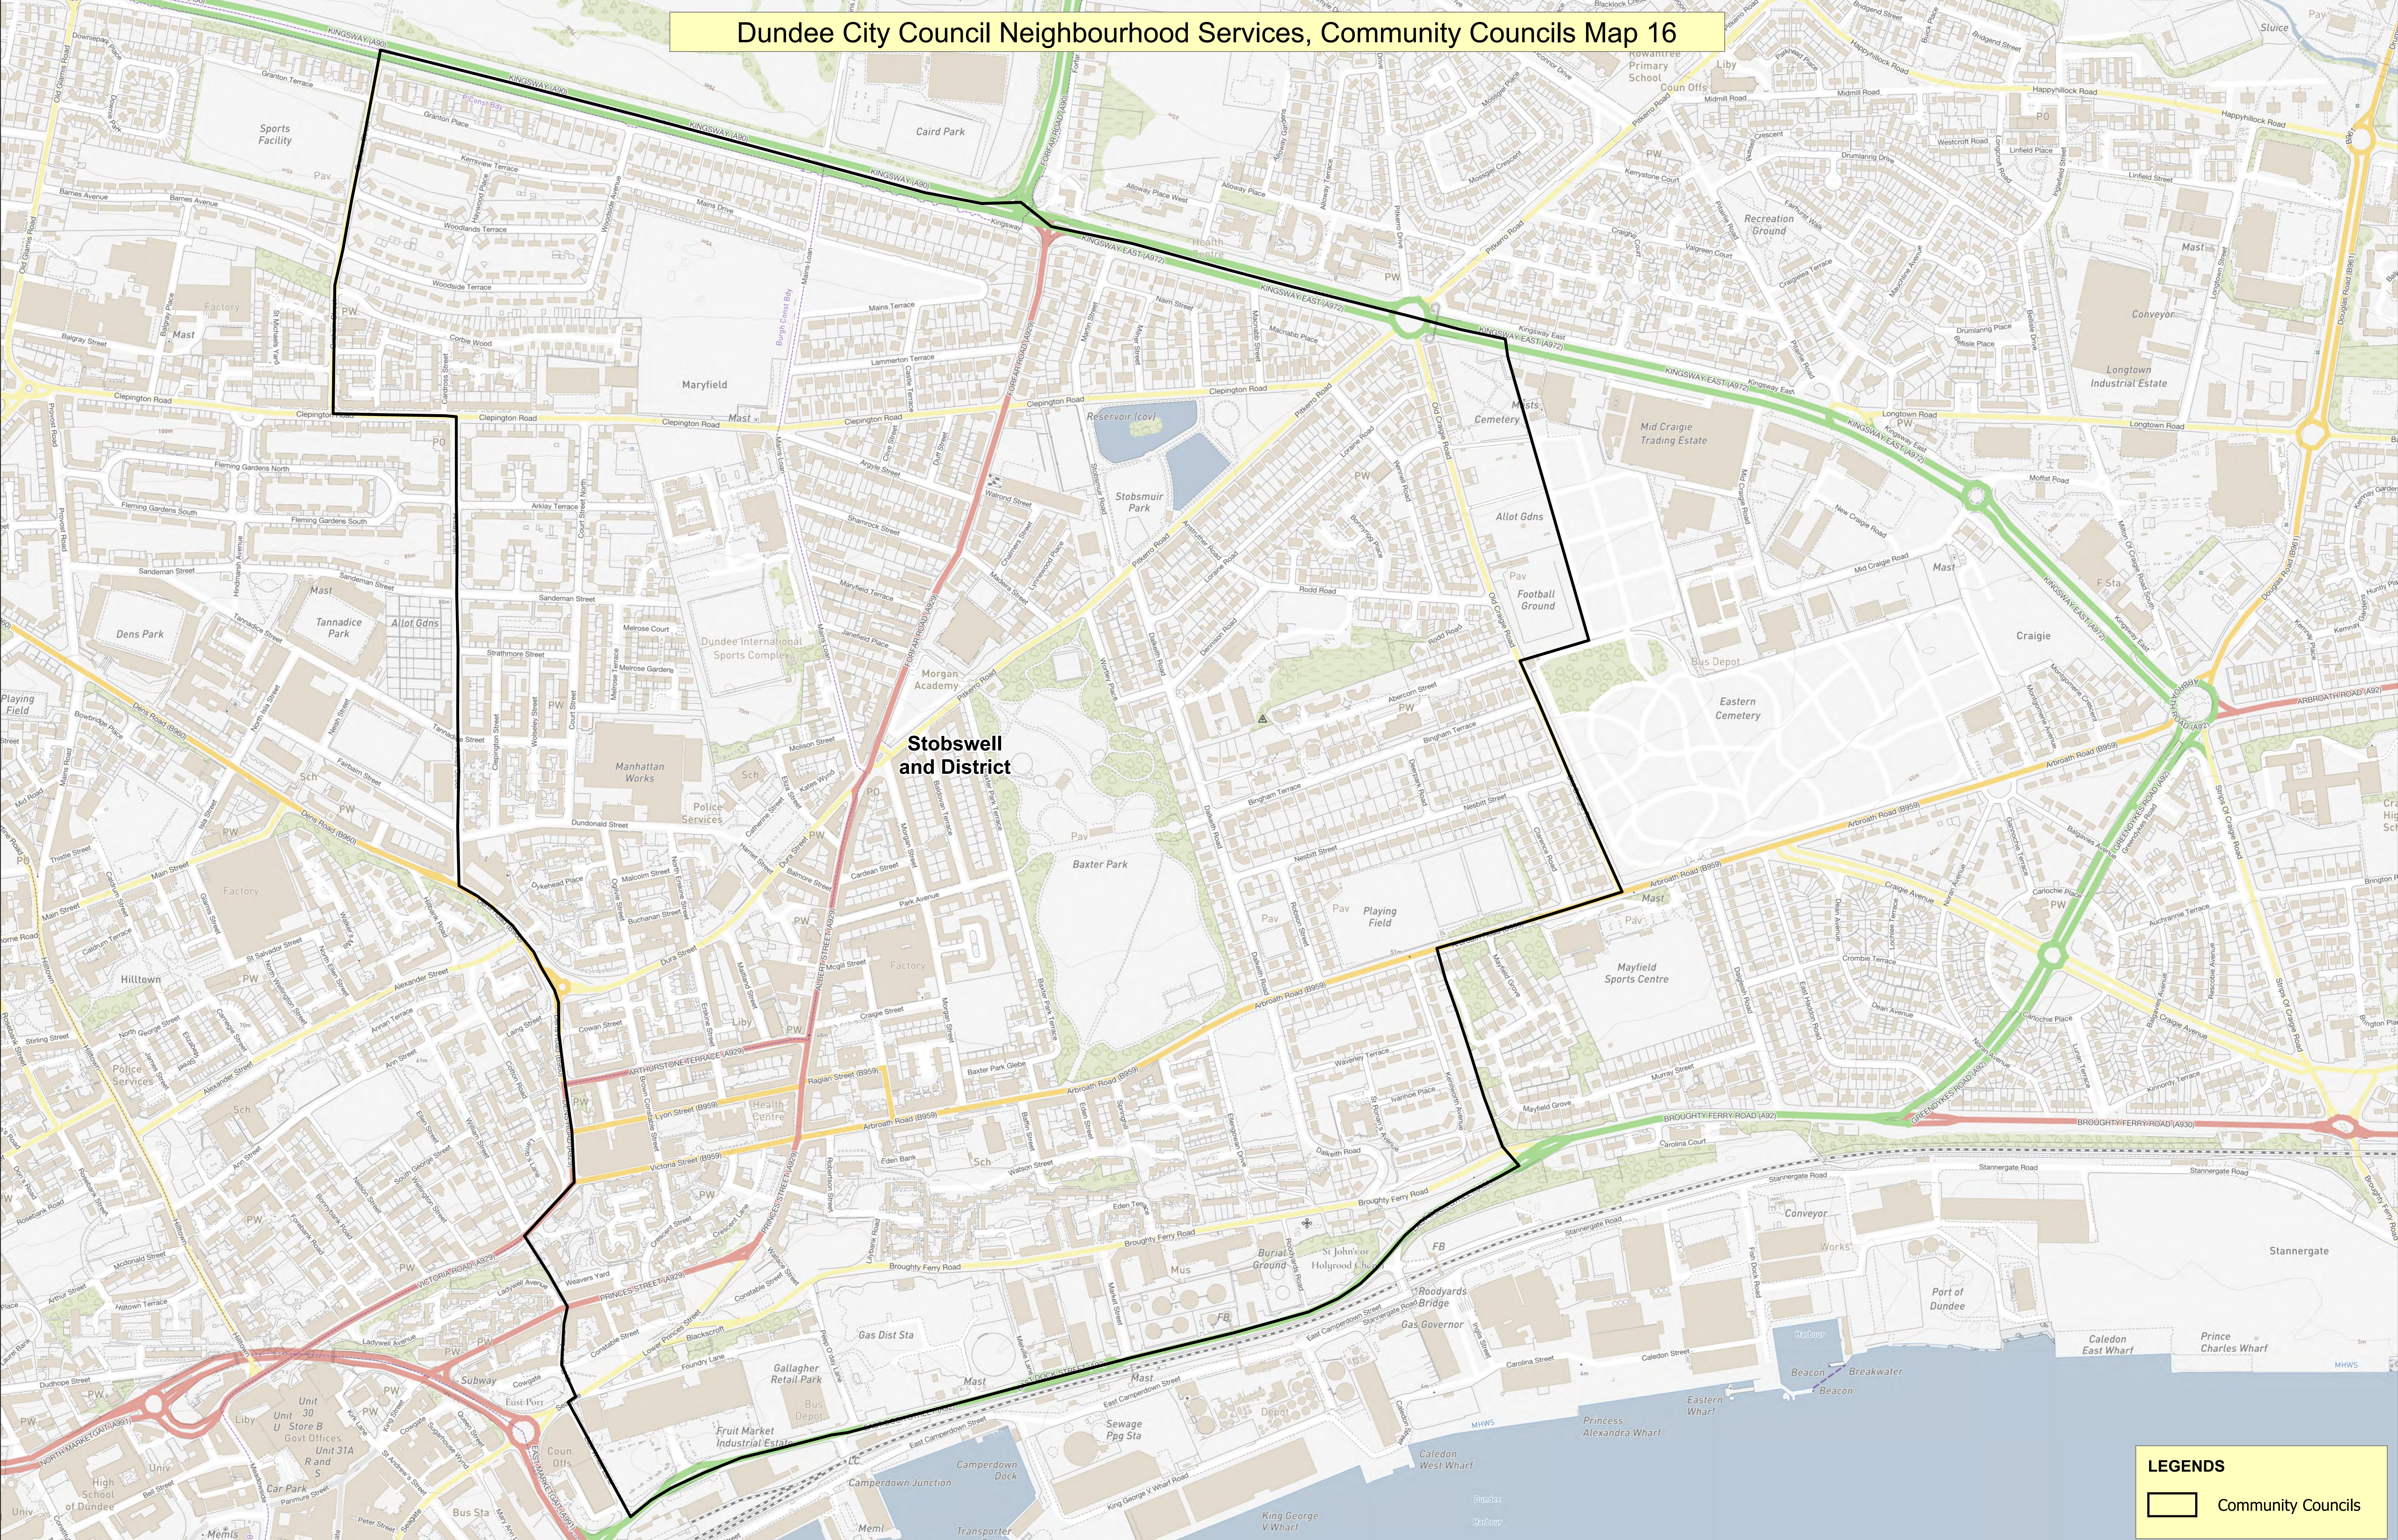

Dundee City Council Neighbourhood Services, Community Councils Map 16

Stobswell and District

LEGENDS

- Community Councils

Dundee City Council
CHANGING FOR THE FUTURE
www.dundee.gov.uk

Neighbourhood Services, Environment,
5 City Square, Dundee, DD1 3BA

Date: 30/11/2022

Reproduced by permission of Ordnance Survey on behalf of HMSO. © Crown Copyright and database right 2022. All Rights Reserved. Ordnance Survey Licence number 100023371.