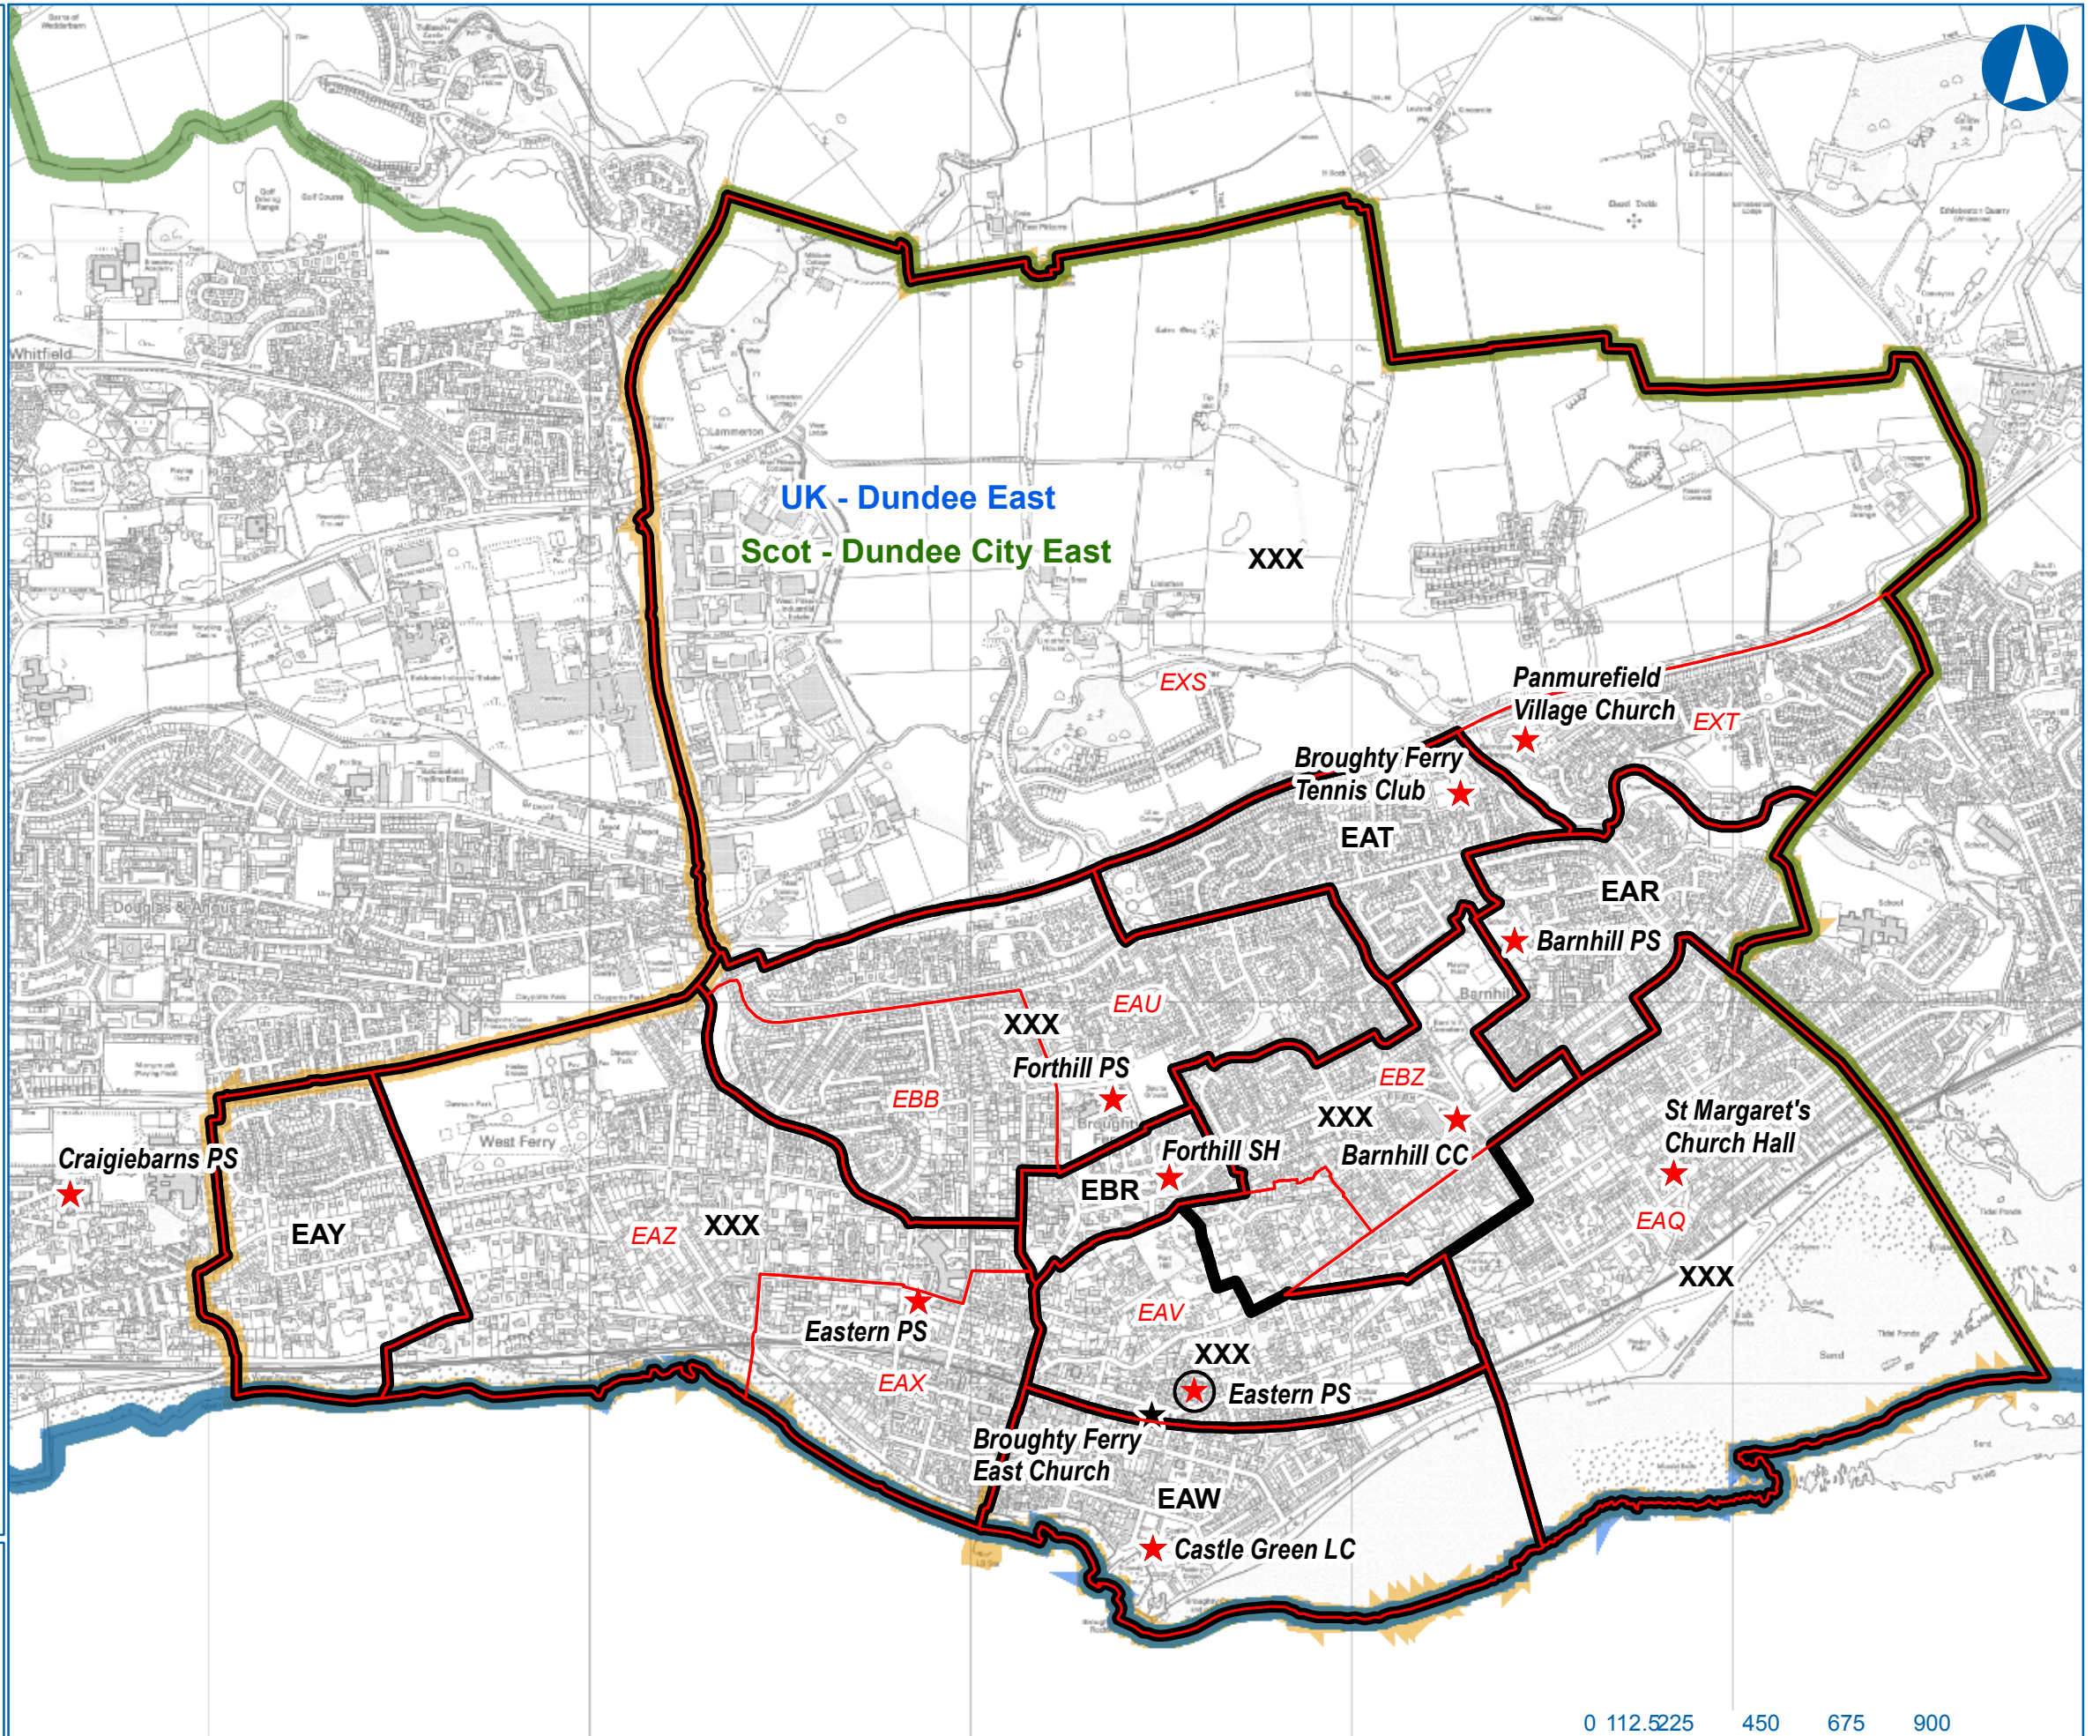

Ward 8 - The Ferry

Review of Polling Districts and Polling Stations (August 2011)

- Existing Polling District
- Proposed Polling District
- ★ Existing Polling Station
- ★ Proposed Polling Station
- Removal of Polling Station
- UK Parliamentary Constituency
- Scottish Parliamentary Constituency

- EBF Former Polling District Ref
- EBF Proposed Polling District Ref

Reproduced by permission of Ordnance Survey on behalf of HMSO. © Crown Copyright and database right 2011. All Rights Reserved. Ordnance Survey Licence number 100023371.