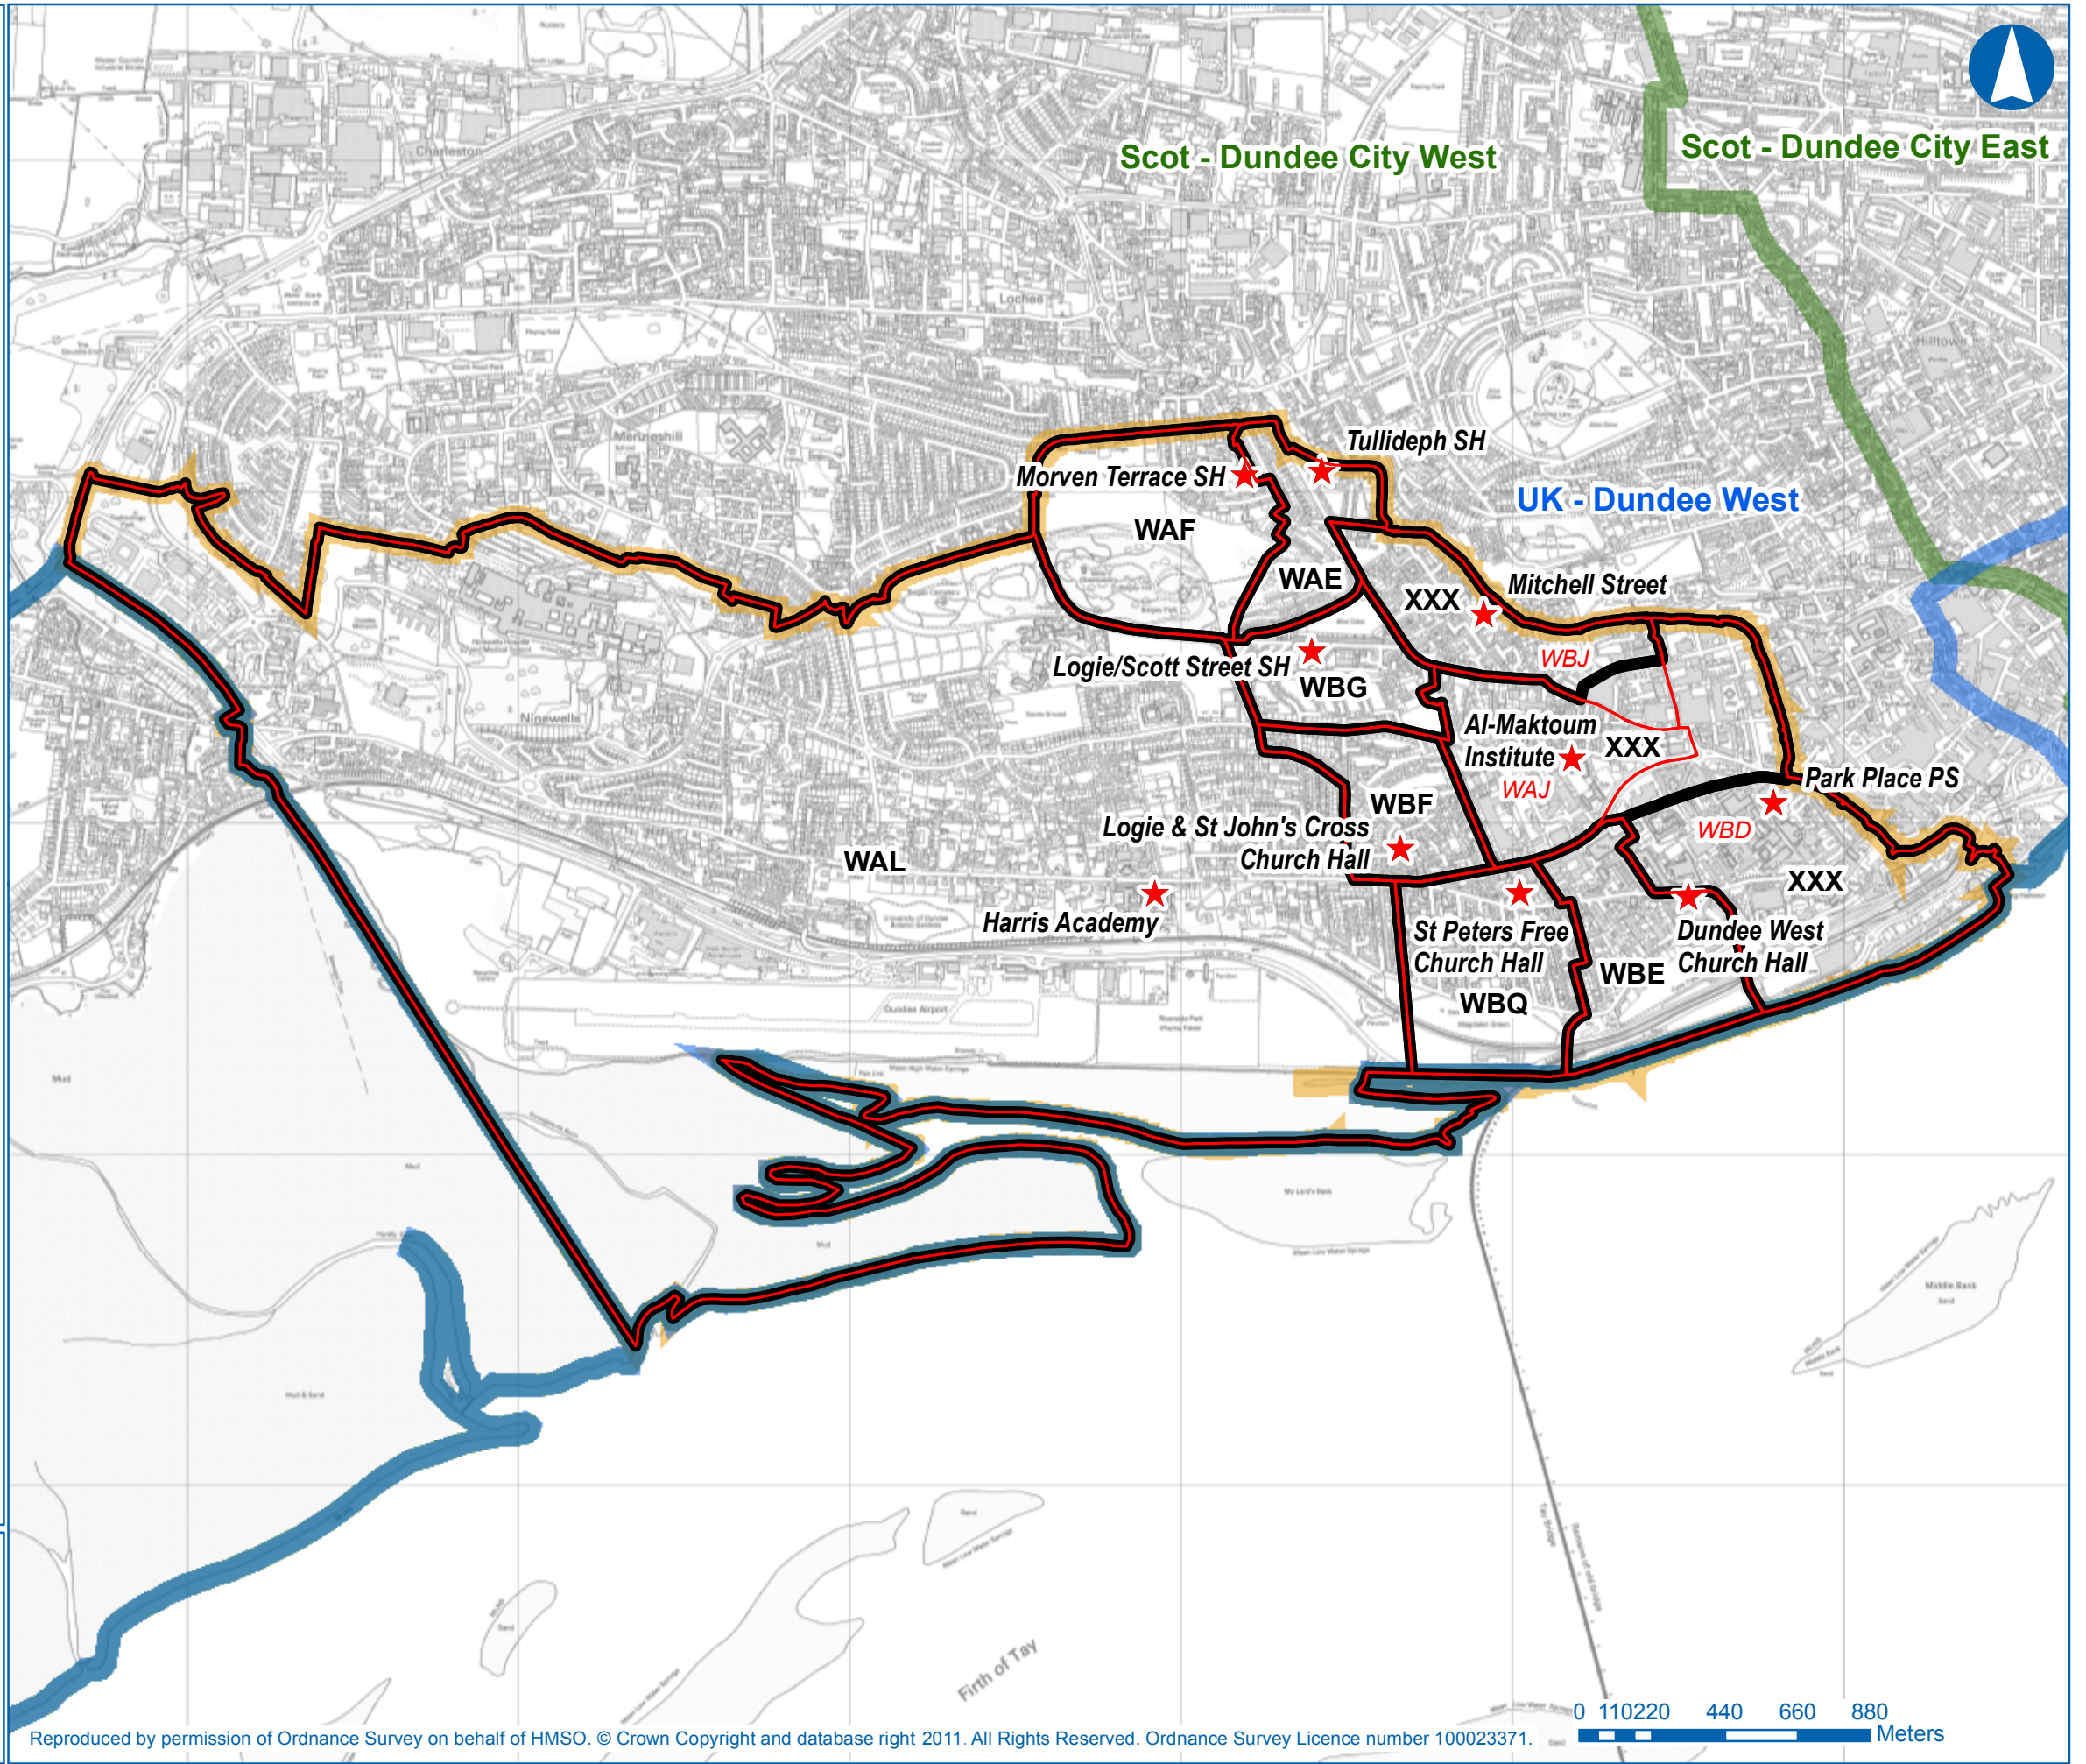

Ward 3 - West End

Review of Polling Districts and Polling Stations (August 2011)

-  Existing Polling District
-  Proposed Polling District
-  Existing Polling Station
-  Proposed Polling Station
-  UK Parliamentary Constituency
-  Scottish Parliamentary Constituency

EBF Former Polling District Ref
EBF Proposed Polling District Ref

Reproduced by permission of Ordnance Survey on behalf of HMSO. © Crown Copyright and database right 2011. All Rights Reserved. Ordnance Survey Licence number 100023371.