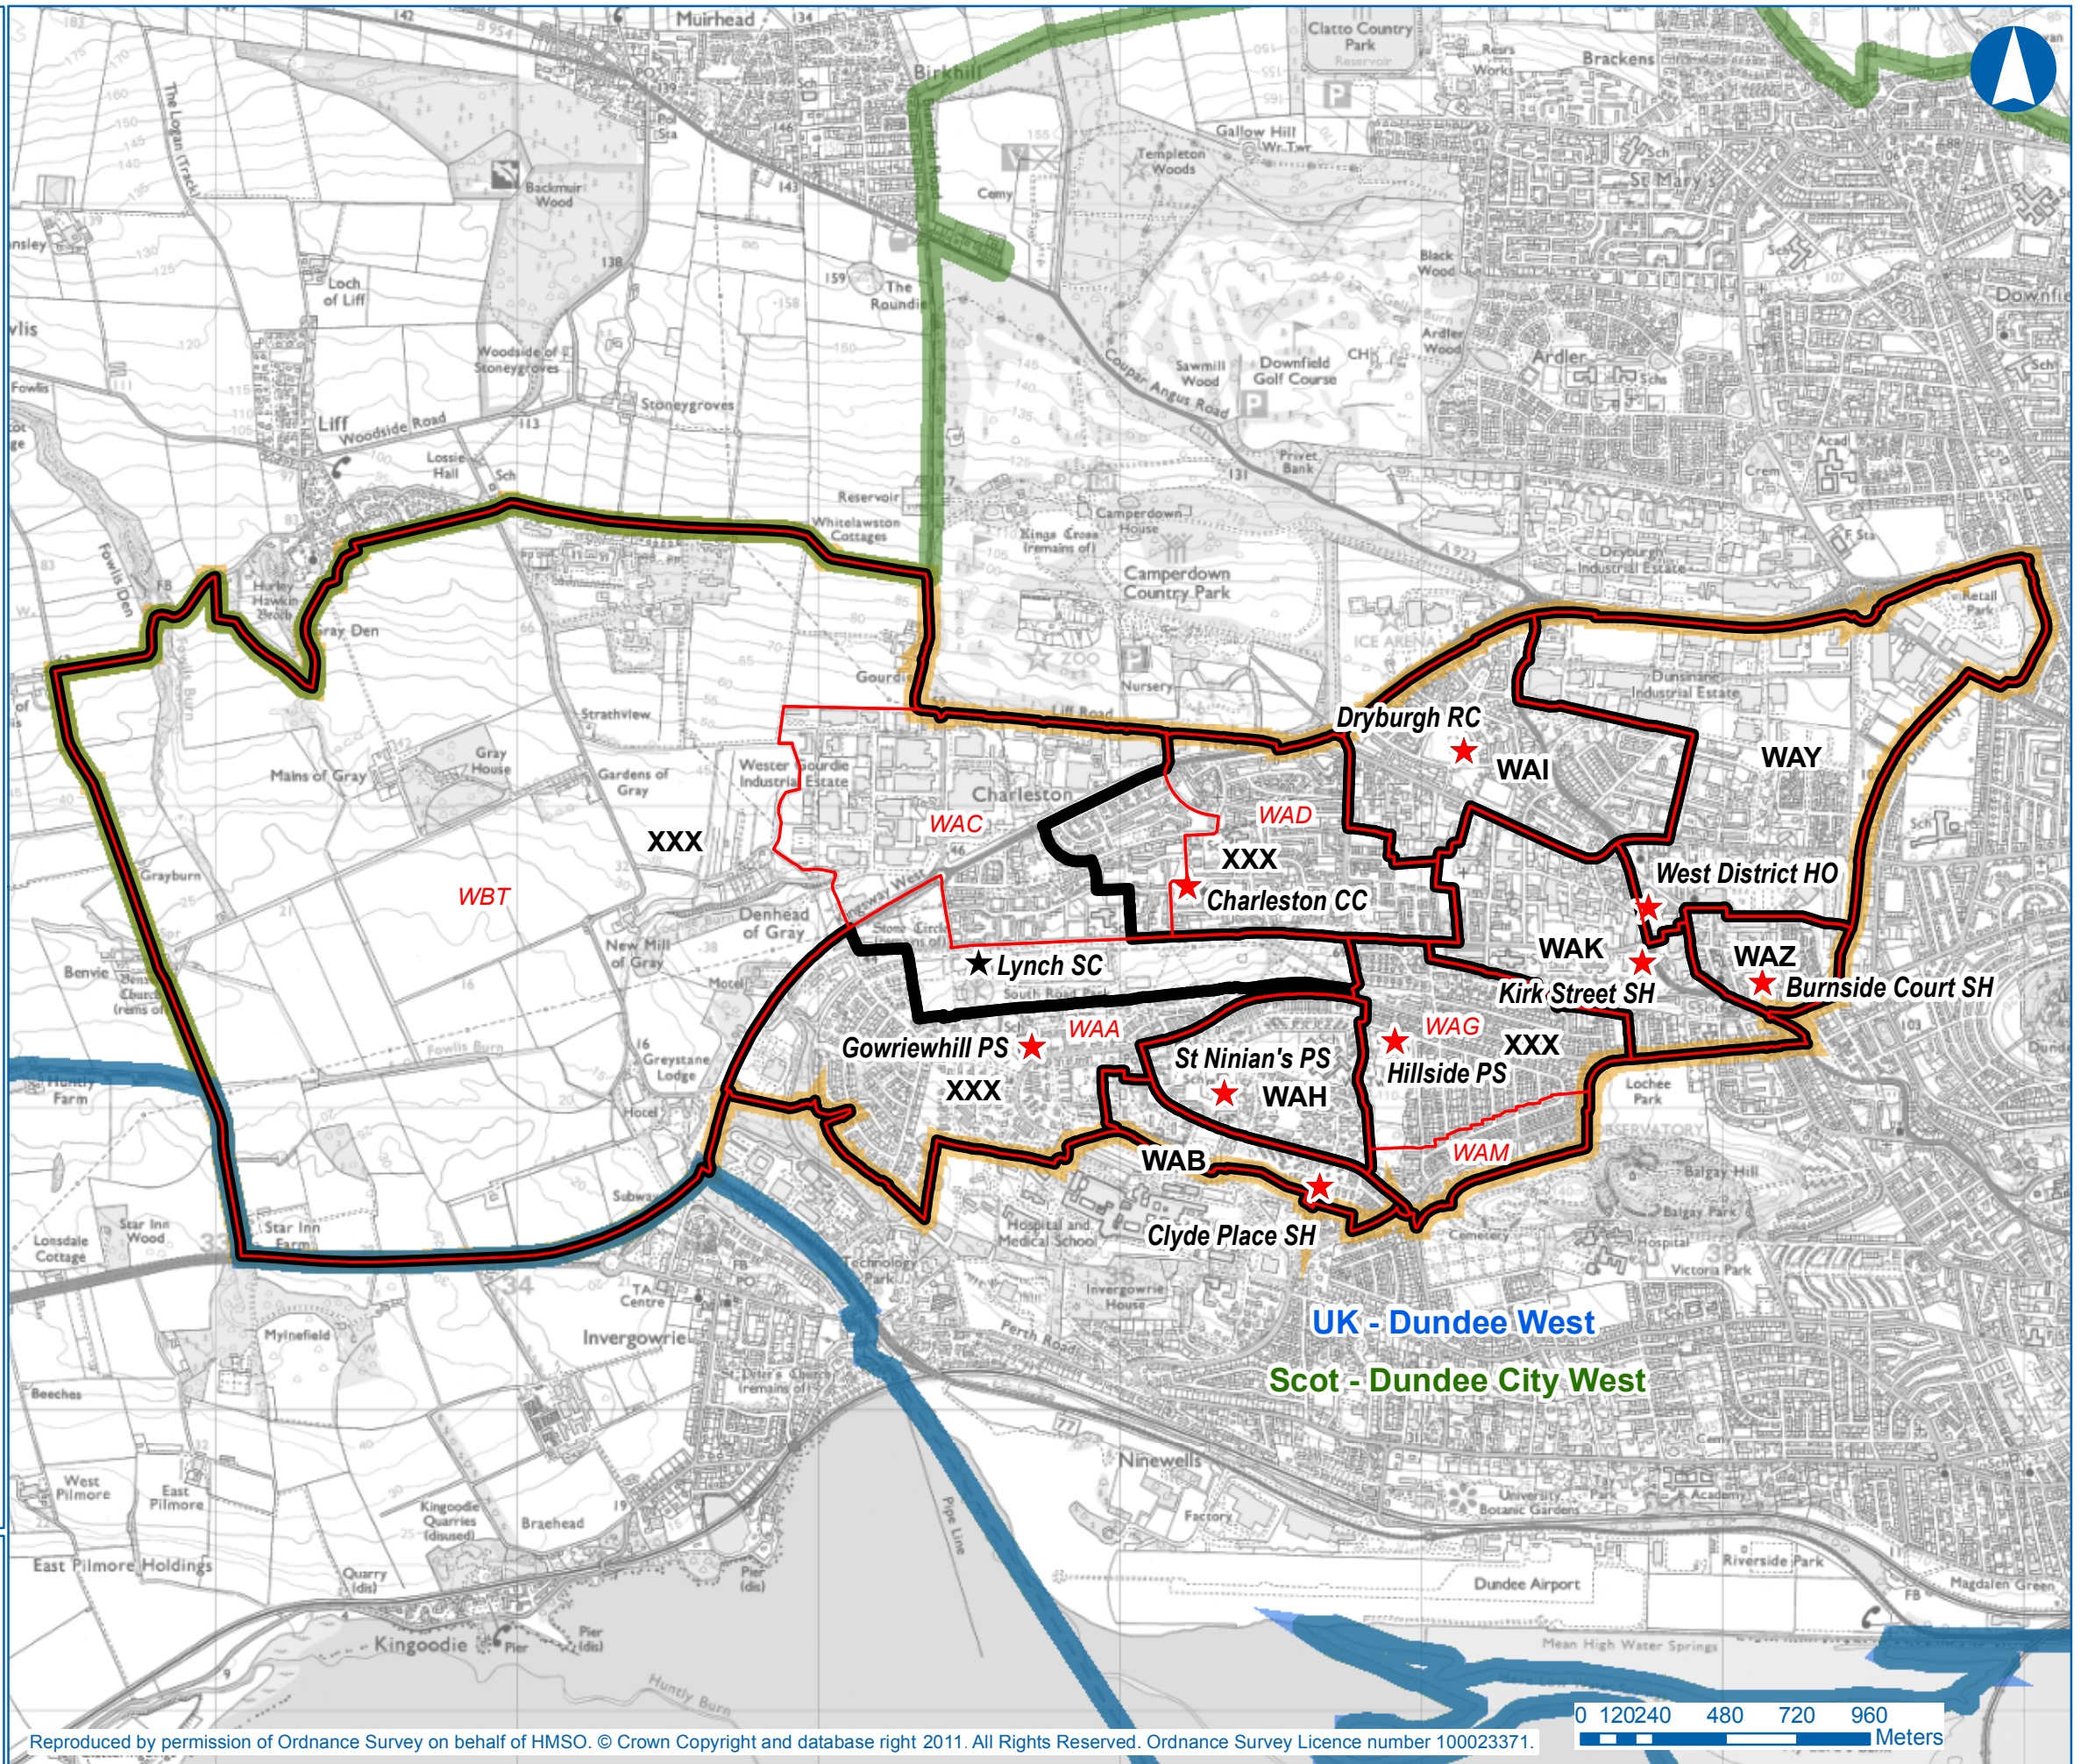

Ward 2 - Lochee

Review of Polling Districts and Polling Stations (August 2011)

-  Existing Polling District
-  Proposed Polling District
-  Existing Polling Station
-  Proposed Polling Station
-  UK Parliamentary Constituency
-  Scottish Parliamentary Constituency

- EBF* Former Polling District Ref
- EBF** Proposed Polling District Ref

Dundee CHANGING
City Council FOR THE FUTURE
www.dundee.gov.uk
Dundee House, 50 North Lindsay Street,
Dundee, DD1 1LS

Reproduced by permission of Ordnance Survey on behalf of HMSO. © Crown Copyright and database right 2011. All Rights Reserved. Ordnance Survey Licence number 100023371.