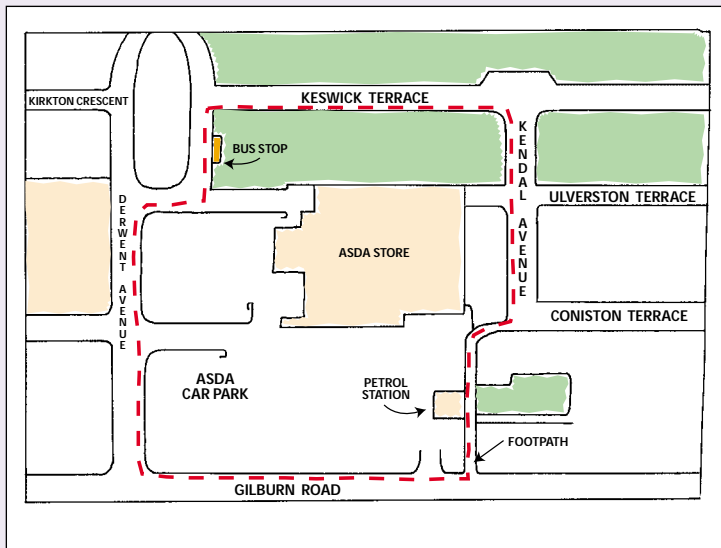

## Healthwalks in Kirkton

Distance:  $\frac{1}{2}$  mile    Approximate time: 10 mins

## *Directions*

From the junction of **Gilburn Road** and **Derwent Avenue**, keeping Asda to your left walk along Gilburn Road until you get to the footpath on your left that runs up between the Petrol Station and house number 37. Follow this path to the start of **Coniston Terrace** and cross over on to **Kendal Avenue**. Walk up Kendal Avenue past the grassy areas to your left and right, until you reach Keswick Terrace. Turn left along **Keswick Terrace** then turn left past the bus stop and on to Derwent Avenue. Carry on down **Derwent Avenue** until again you reach the junction with Gilburn Road.

## **Points of Interest**

- A nice short walk that could be done before you go in to Asda for you shopping