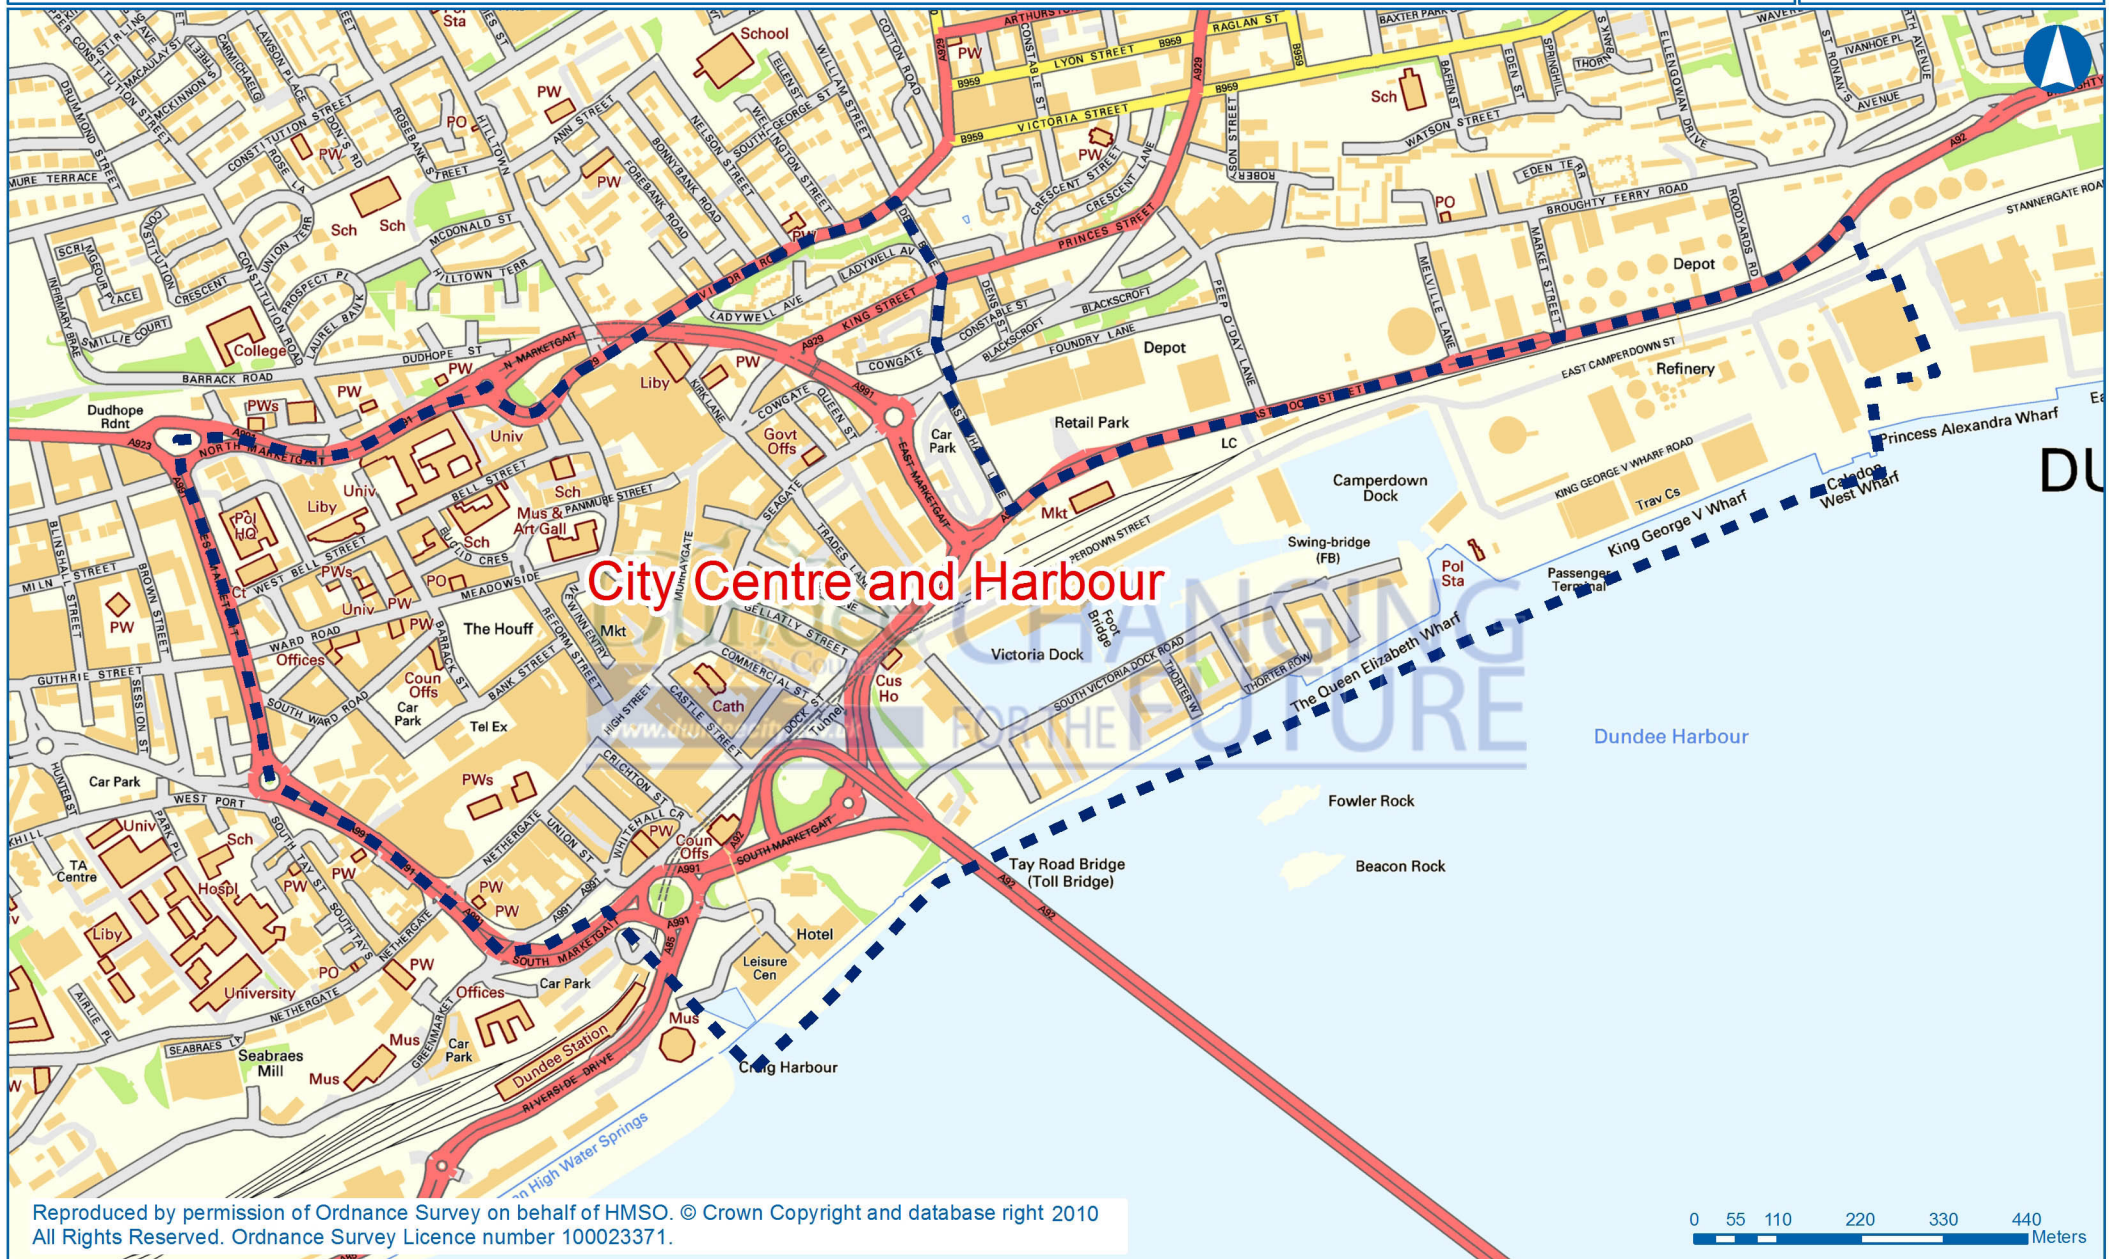

# Proposed Community Council Boundaries - City Centre and Harbour

Reproduced by permission of Ordnance Survey on behalf of HMSO. © Crown Copyright and database right 2010  
All Rights Reserved. Ordnance Survey Licence number 100023371.