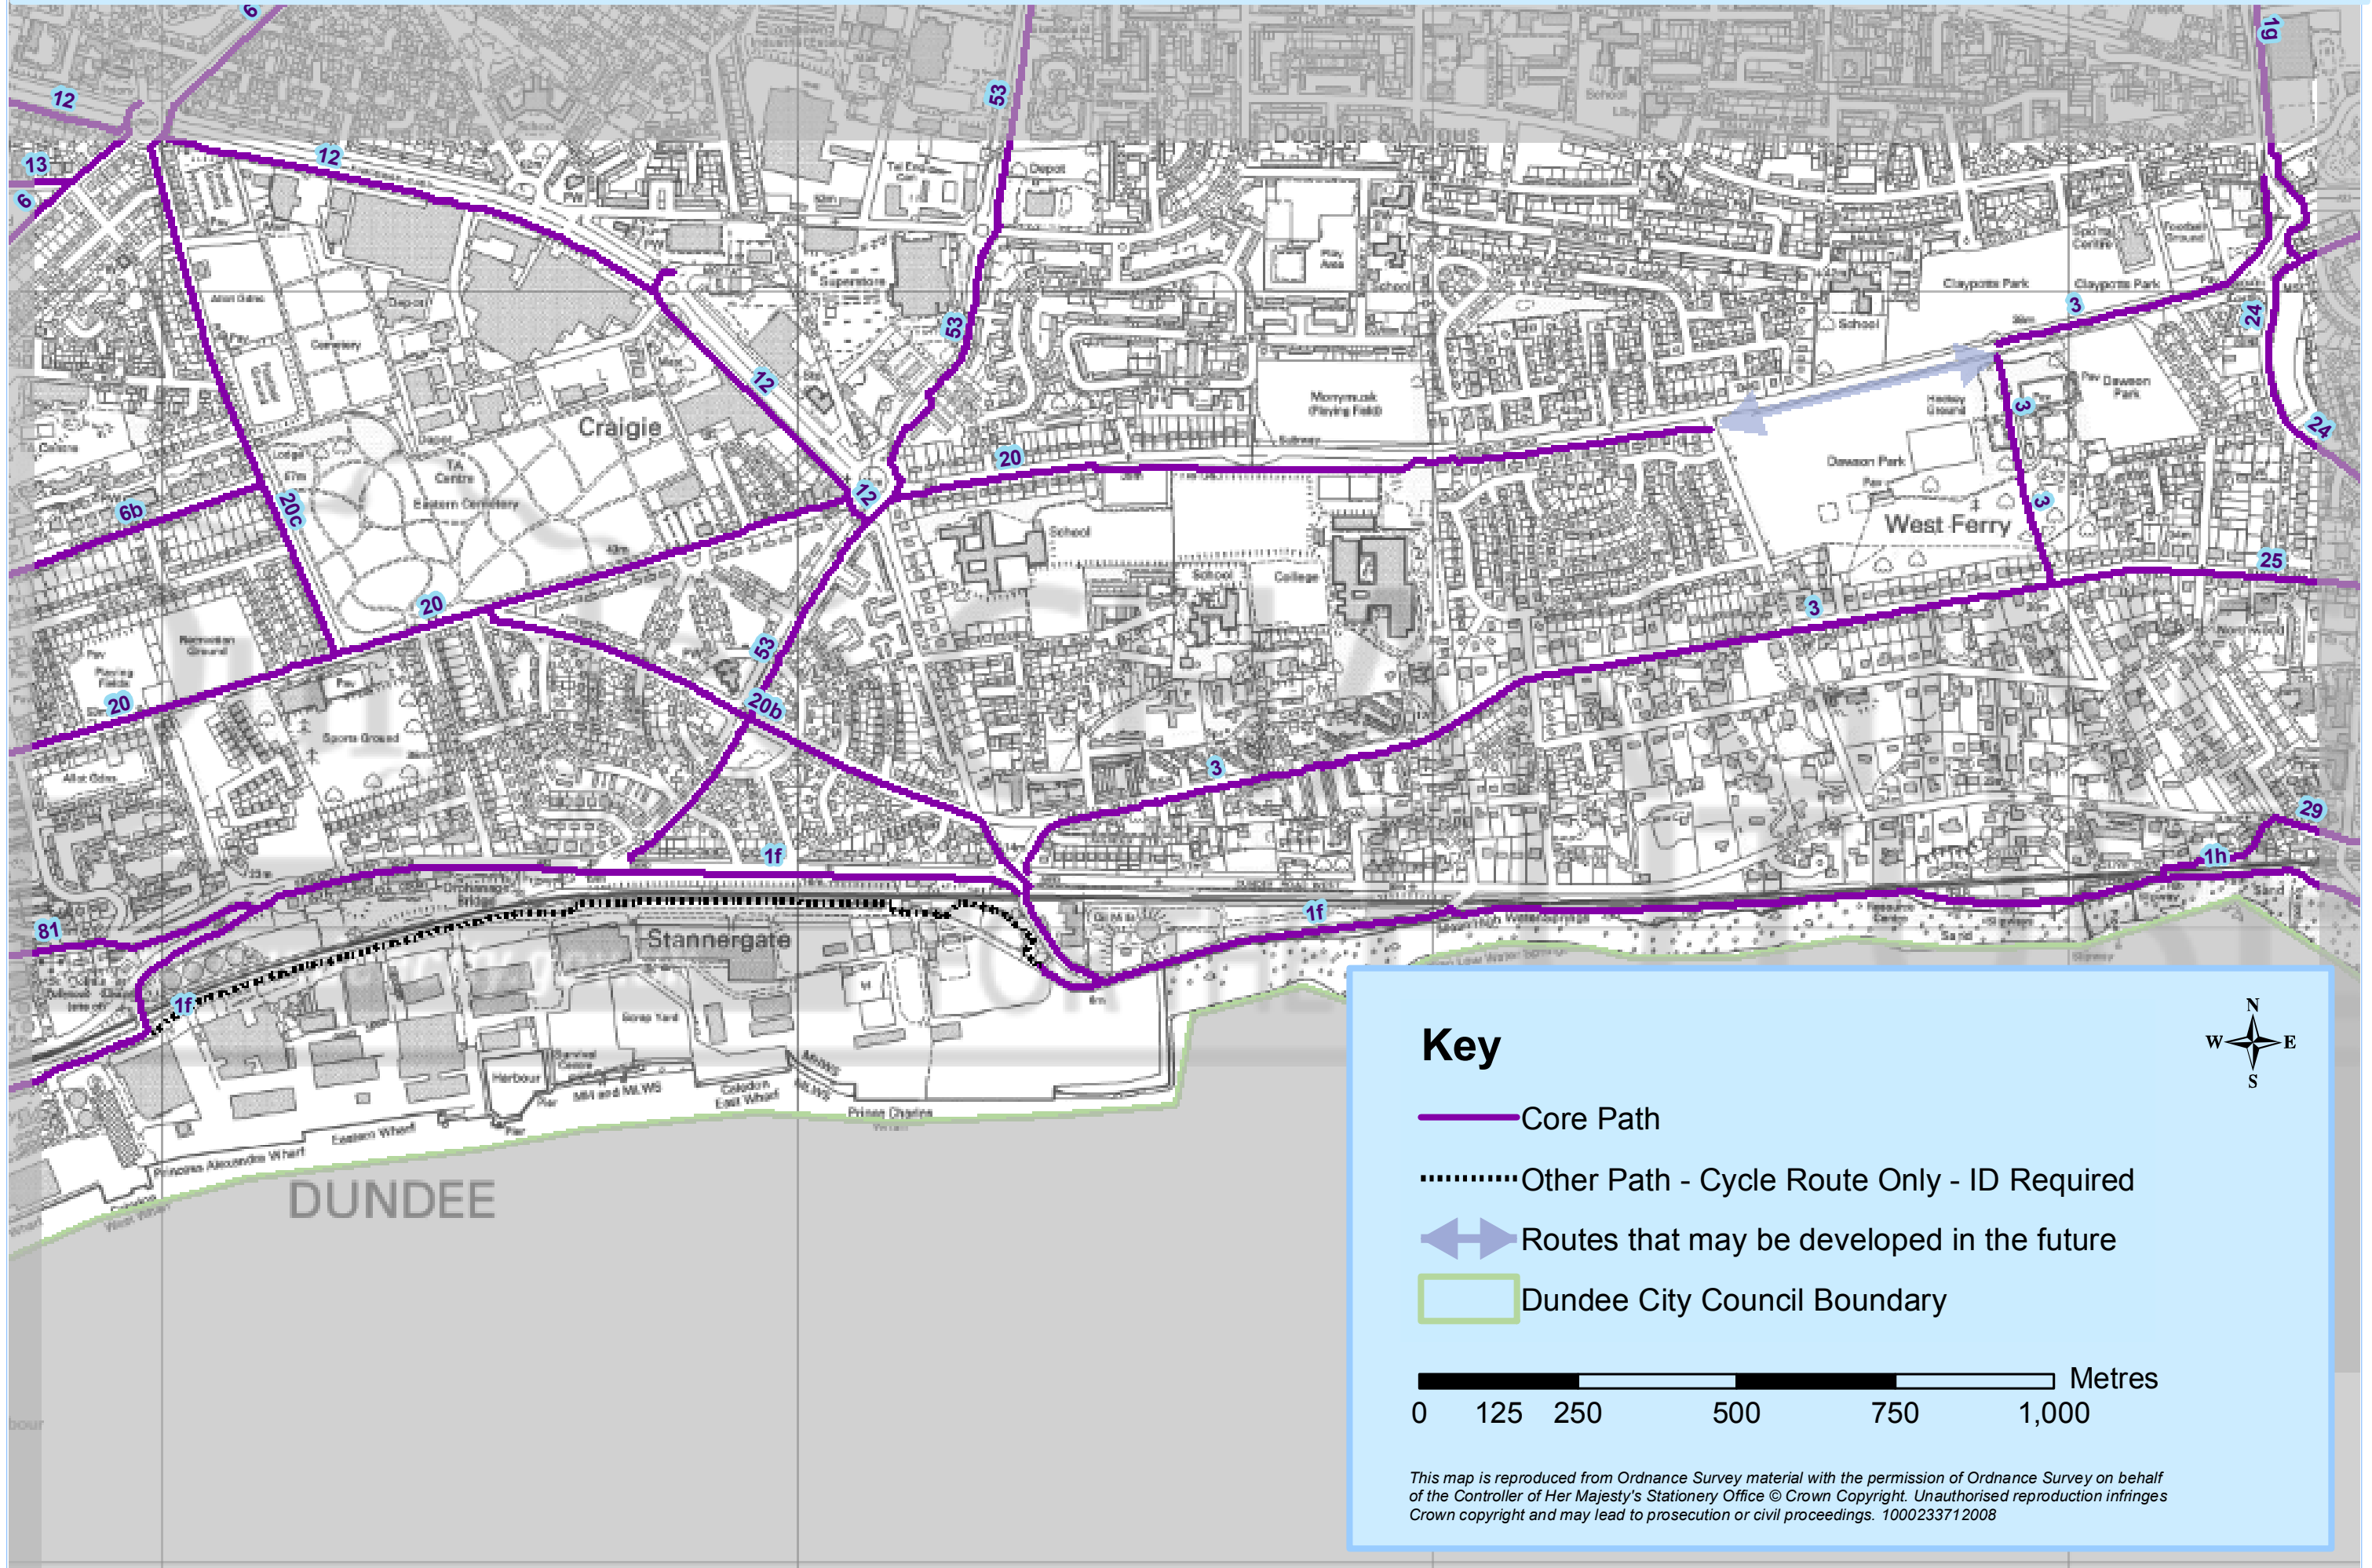

Area 9: West Ferry

Key

- Core Path
- Other Path - Cycle Route Only - ID Required
- ↔ Routes that may be developed in the future
- Dundee City Council Boundary

This map is reproduced from Ordnance Survey material with the permission of Ordnance Survey on behalf of the Controller of Her Majesty's Stationery Office © Crown Copyright. Unauthorised reproduction infringes Crown copyright and may lead to prosecution or civil proceedings. 1000233712008