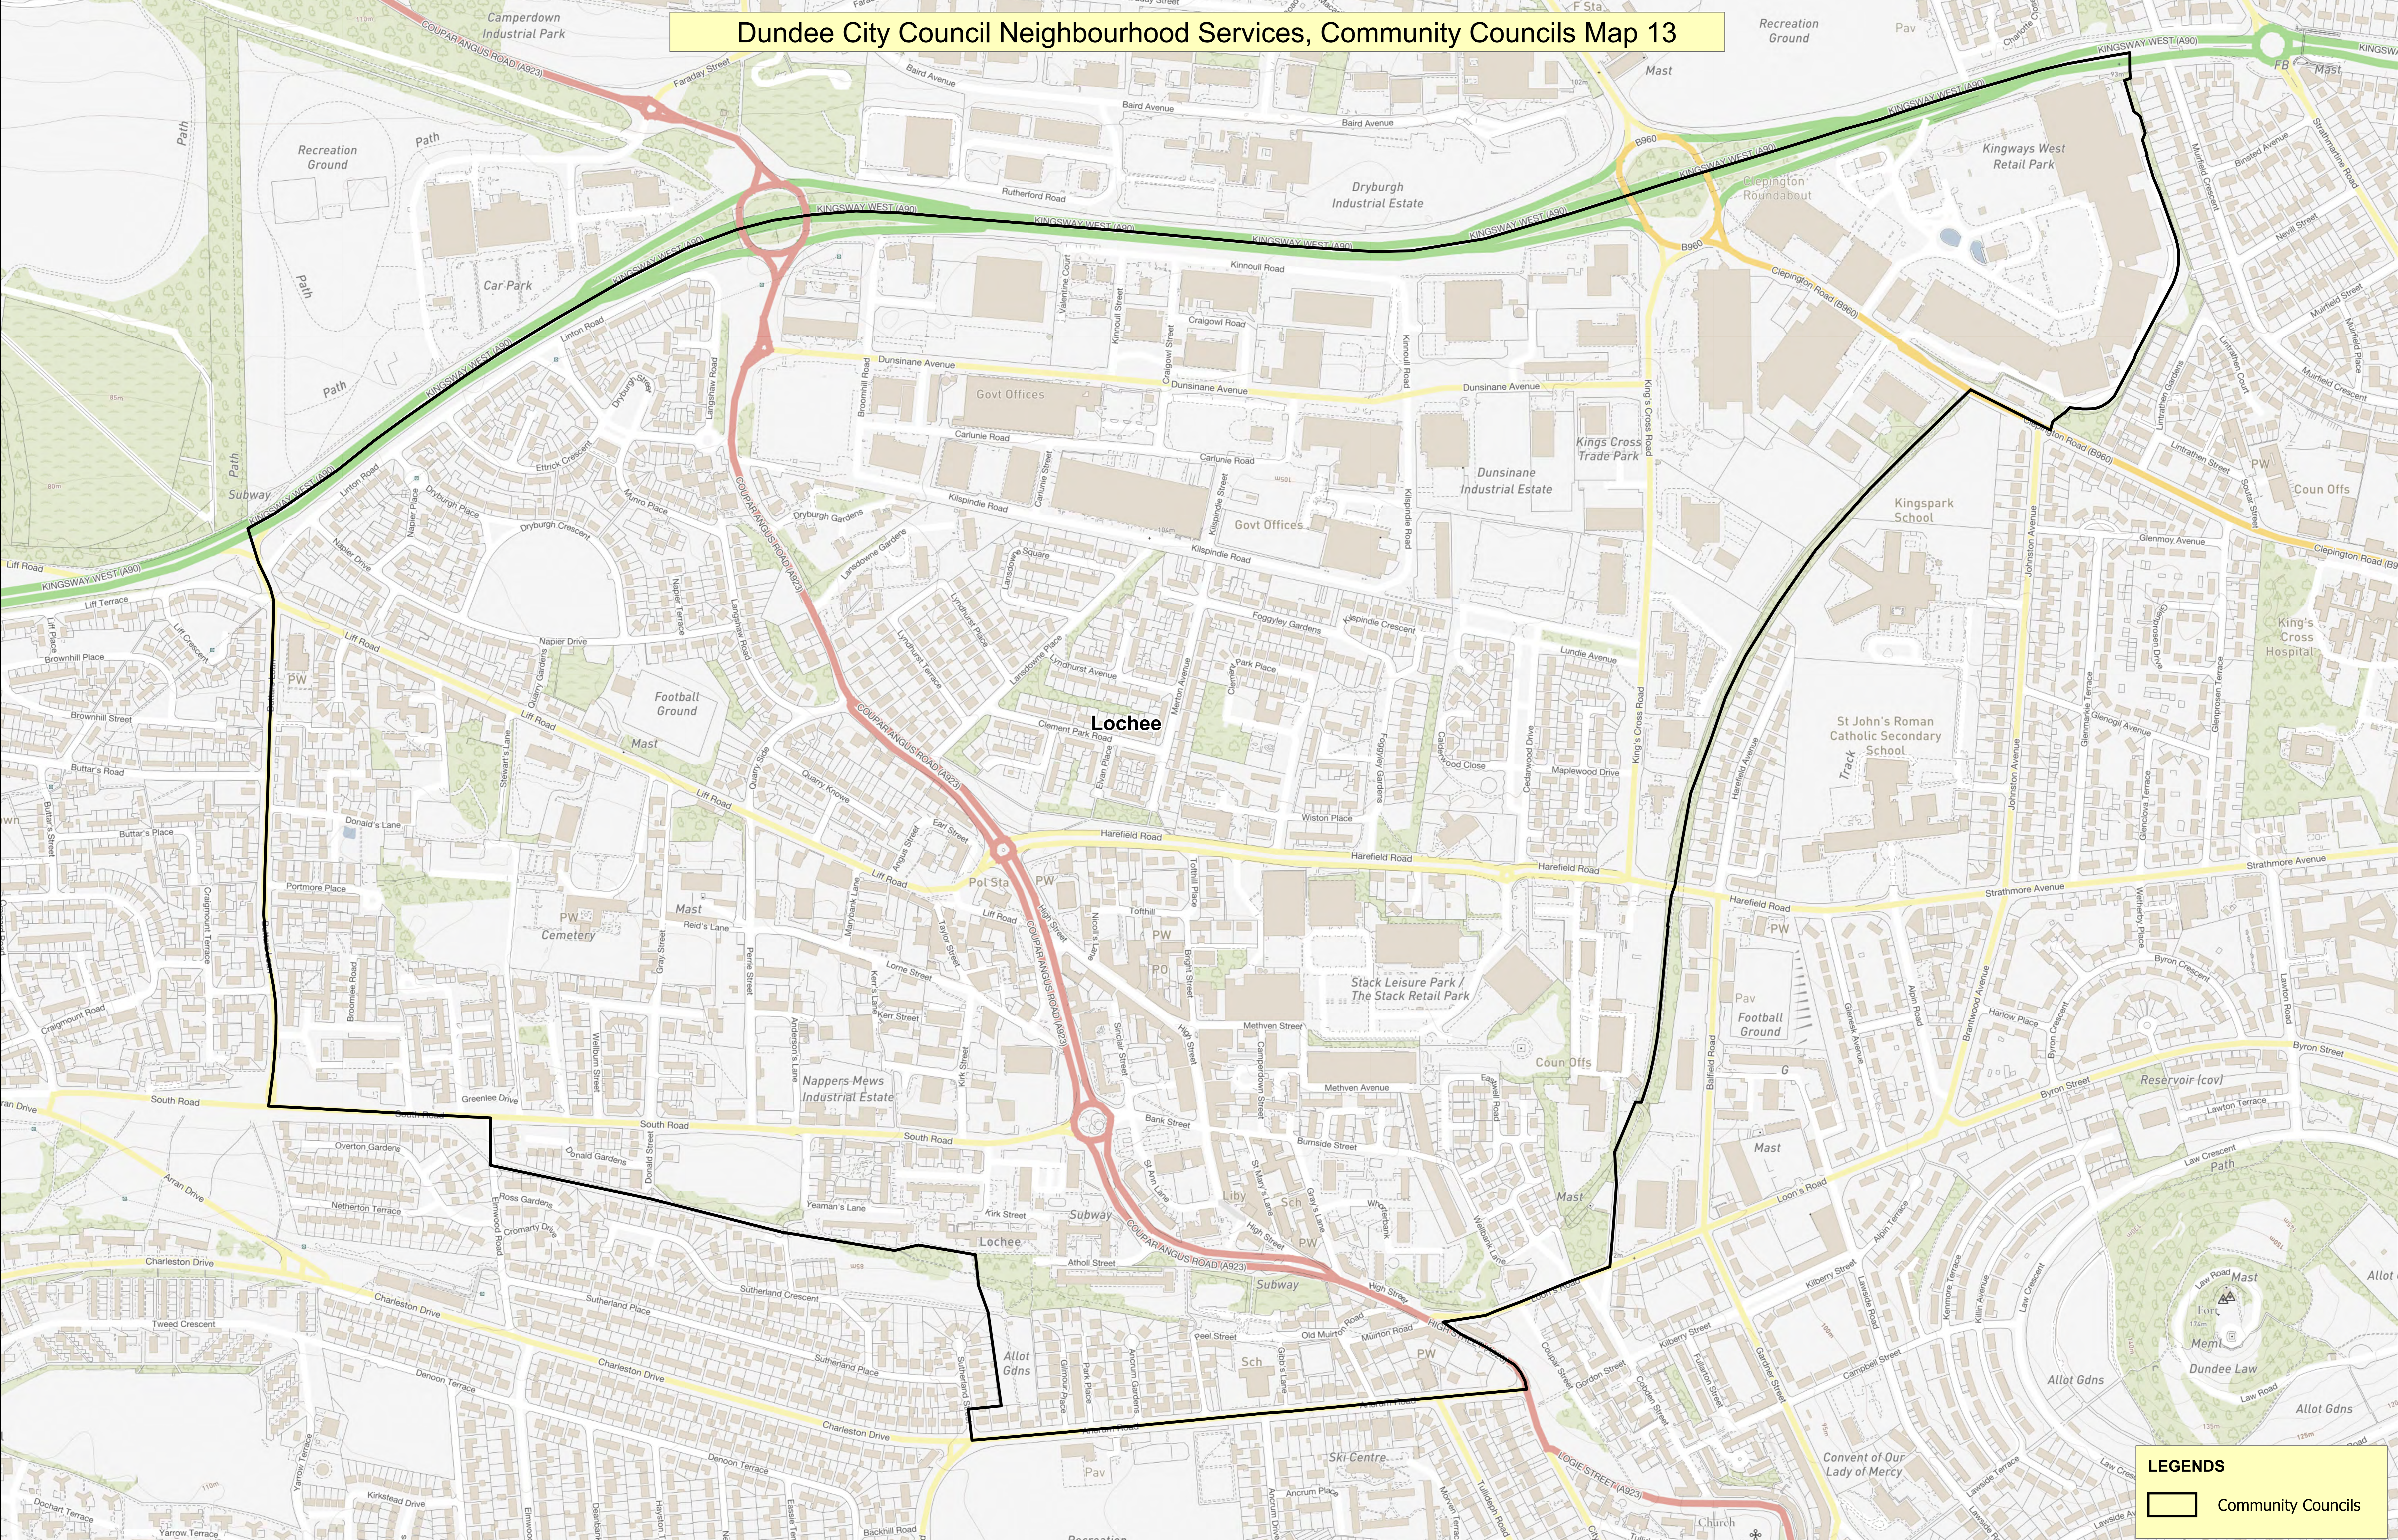

Dundee City Council Neighbourhood Services, Community Councils Map 13

LEGENDS

-  Community Councils

Date: 30/11/2022

Reproduced by permission of Ordnance Survey on behalf of HMSO. © Crown Copyright and database right 2022. All Rights Reserved. Ordnance Survey Licence number 100023371.

Neighbourhood Services, Environment,
5 City Square, Dundee, DD1 3BA