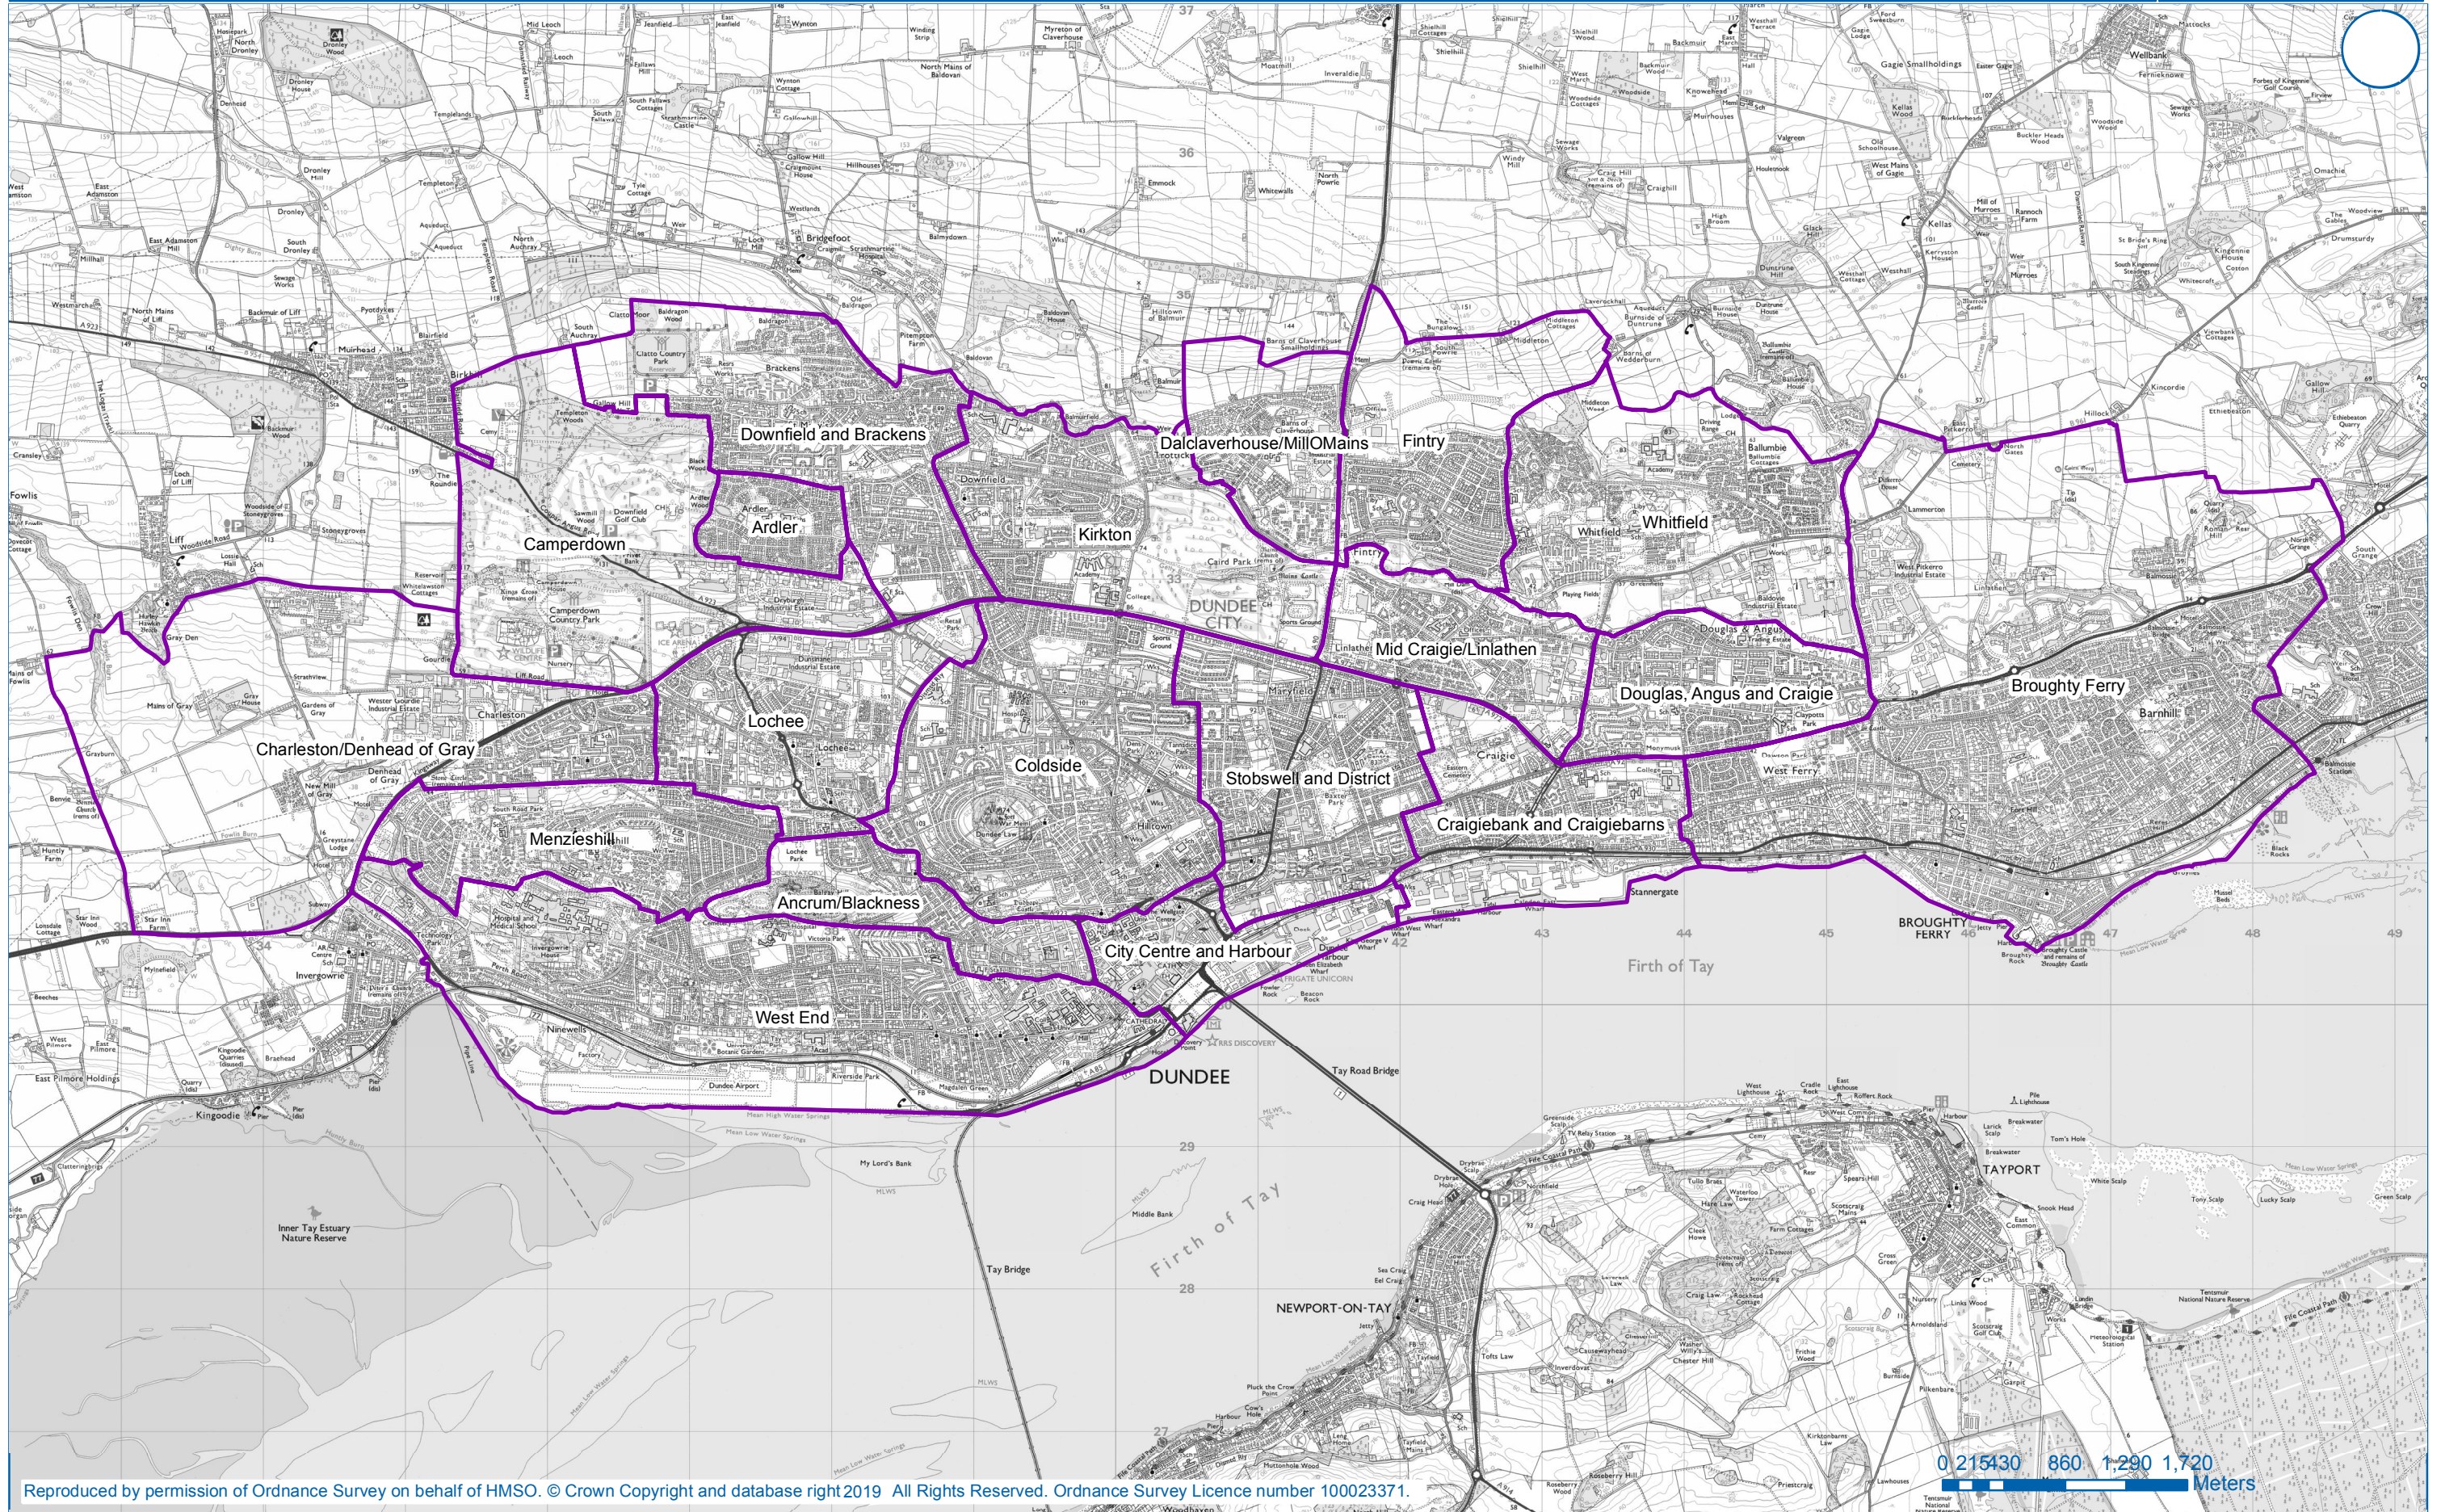

# Community Council Areas

Reproduced by permission of Ordnance Survey on behalf of HMSO. © Crown Copyright and database right 2019 All Rights Reserved. Ordnance Survey Licence number 100023371.