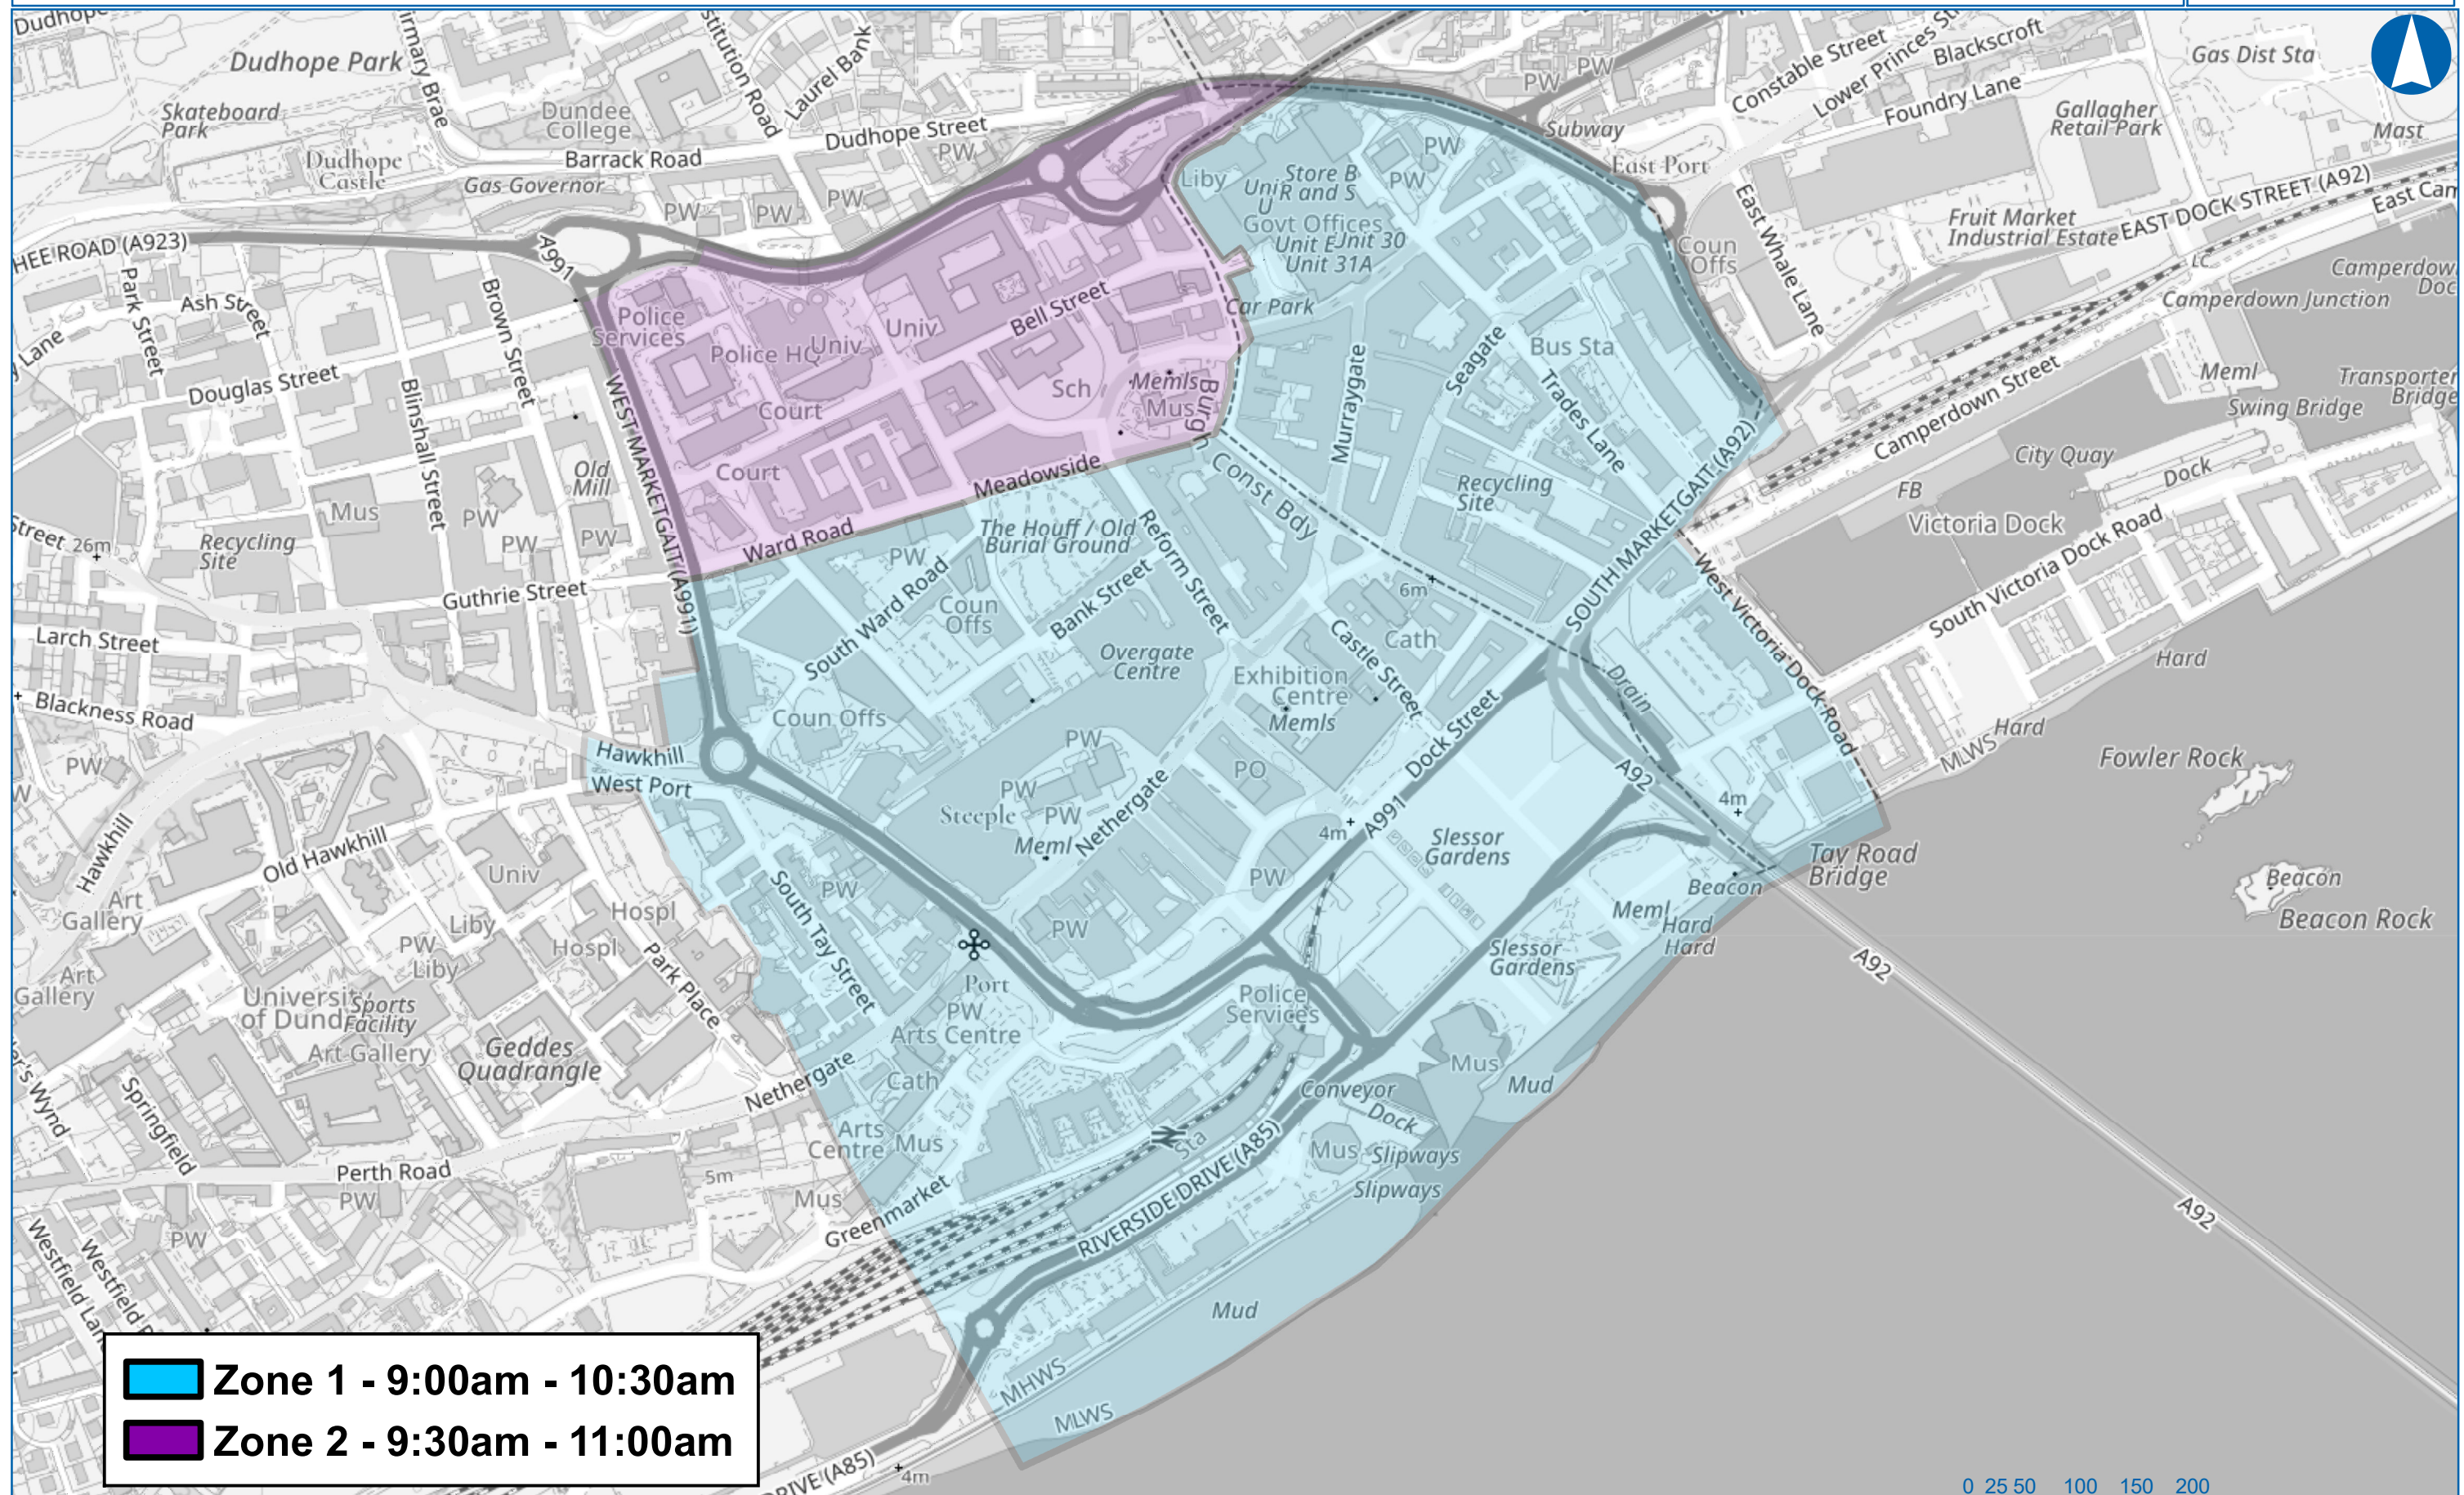

City Centre Commercial Waste Pilot Project - Refuse Collection Windows

Zone 1 - 9:00am - 10:30am
Zone 2 - 9:30am - 11:00am

Reproduced by permission of Ordnance Survey on behalf of HMSO. © Crown Copyright and database right 2023. All Rights Reserved. Ordnance Survey Licence number 100023371.