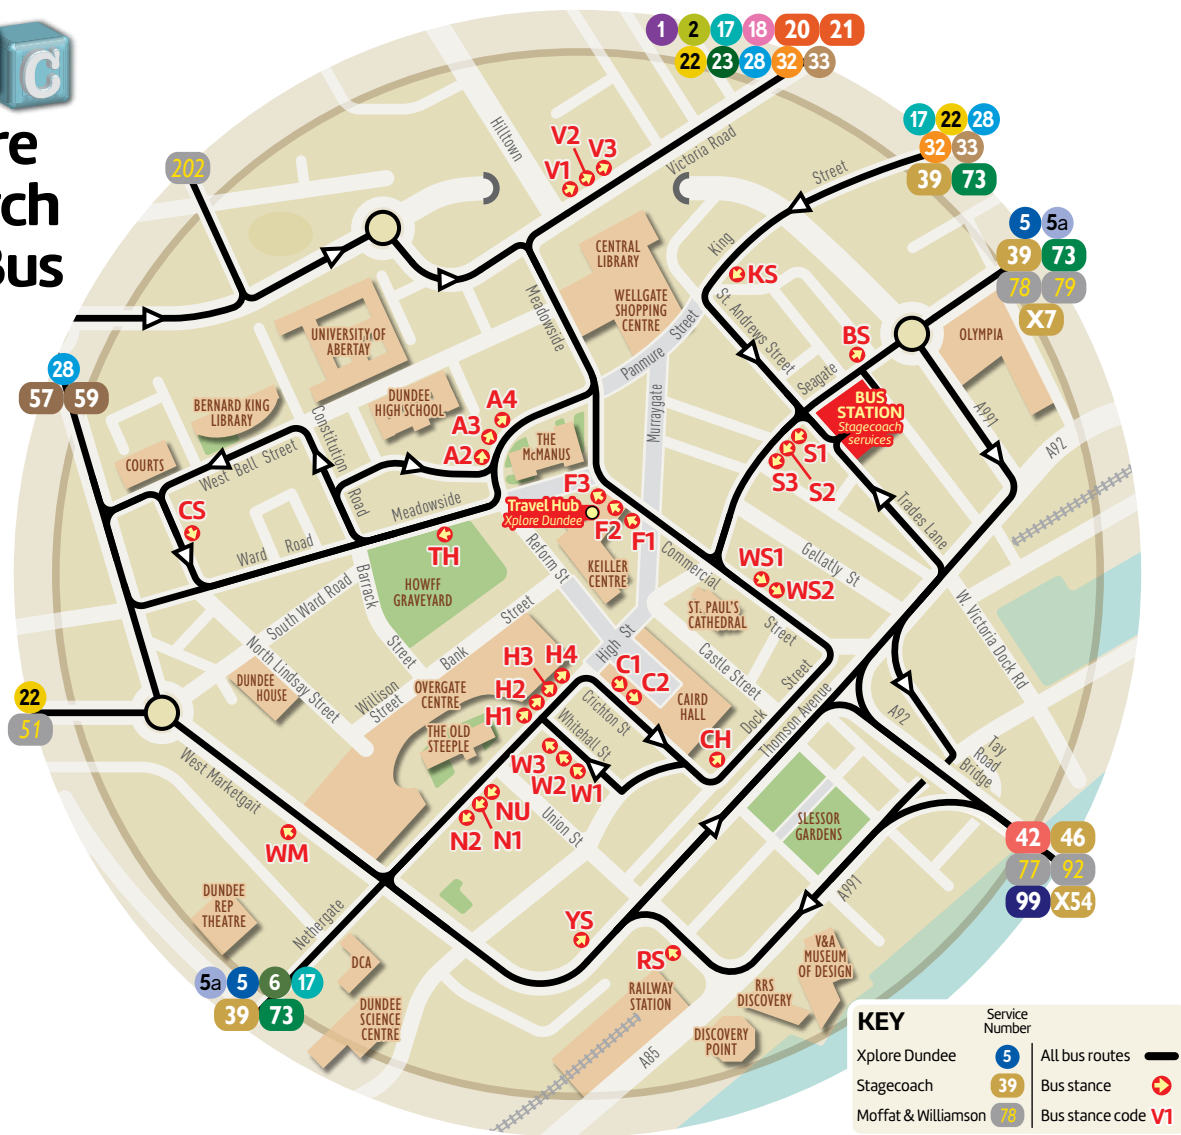

# Where to Catch your Bus

## Xplore Dundee services

|                 |                    |
|-----------------|--------------------|
| 1               | CS A2 V3           |
| 2               | A2 V3              |
| 5 5a east bound | H4 CH BS           |
| 5 5a west bound | S1 WS1 W1 N1       |
| 6               | WM W2 NU           |
| 17 east bound   | H1 CH F1 V1        |
| 17 west bound   | KS S1 WS1 W1 N1    |
| 18              | CS A3 V3           |
| 22 east bound   | H2 CH F2 V3        |
| 22 west bound   | KS S3 WS1 W2 NU WM |
| 23              | KS F2 V3           |
| 28 east bound   | CS A4 V2           |
| 28 west bound   | KS S3 WS1 W2 NU WM |
| 32              | C2 CH F1 V1        |
| 33              | KS F1 V1           |

## Stagecoach services

|               |                |
|---------------|----------------|
| 20 21         | BStn F3 V2     |
| 39 east bound | H3 CH BS       |
| 39 west bound | KS WS2 W3 N2   |
| 42            | RS C1 CH BStn  |
| 46            | RS C1 CH BStn  |
| 57 59         | BStn WS2 N2 WM |
| 73 east bound | H3 CH BS       |
| 73 west bound | S2 WS2 W3 N2   |
| 99            | RS C1 CH BStn  |
| X7            | BStn           |
| X54           | BStn           |

Stance codes: **A** - Albert Square, **BS** - Opposite bus station, **BStn** - Bus Station, **C** - Crichton St, **CH** - Caird Hall, **CS** - Courthouse Square, **F** - Commercial St, **H** - High St, **KS** - King St, **N** - Nethergate, **NU** - Nethergate, Union St, **RS** - Railway Station, **S** - Seagate, **SG** - Slessor Gardens, **TH** - The Howff, **V** - Victoria Rd, **W** - Whitehall St, **WM** - West Marketgait, **WS** - Waterstones, **YS** - Yeaman Shore.