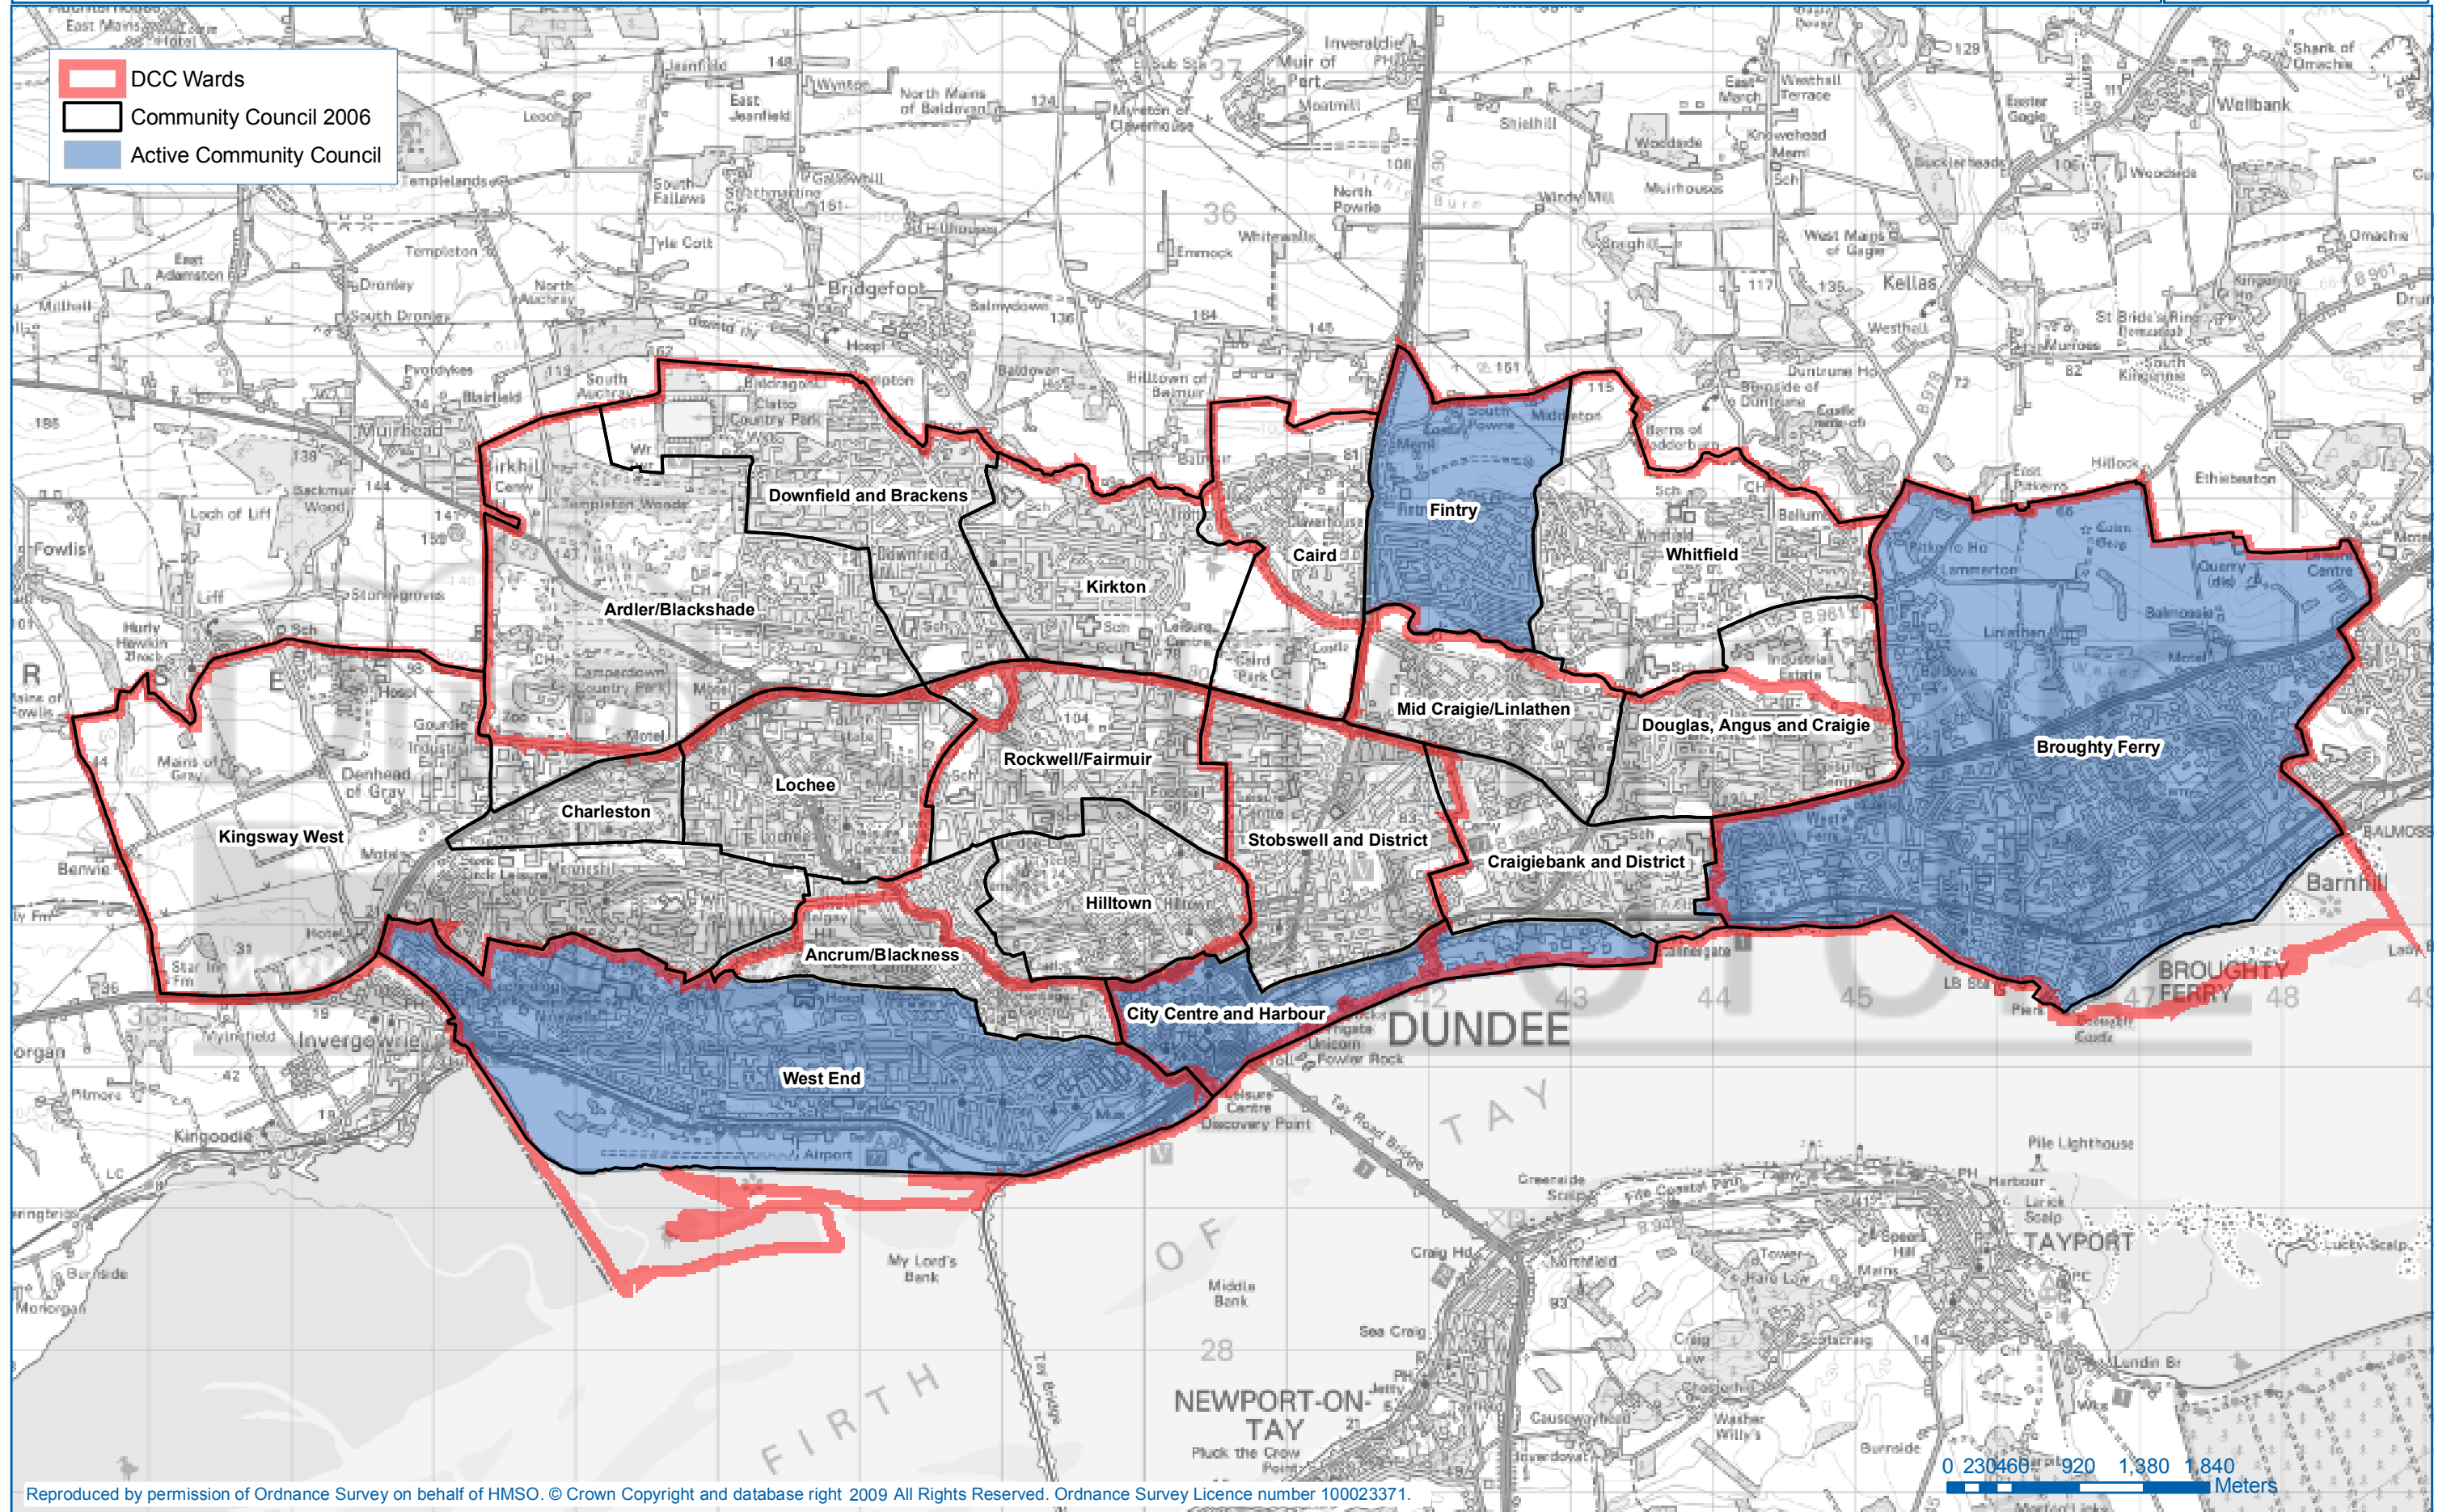

# Existing Community Council Boundaries and Multi-Member Wards

- DCC Wards
- Community Council 2006
- Active Community Council

Reproduced by permission of Ordnance Survey on behalf of HMSO. © Crown Copyright and database right 2009 All Rights Reserved. Ordnance Survey Licence number 100023371.