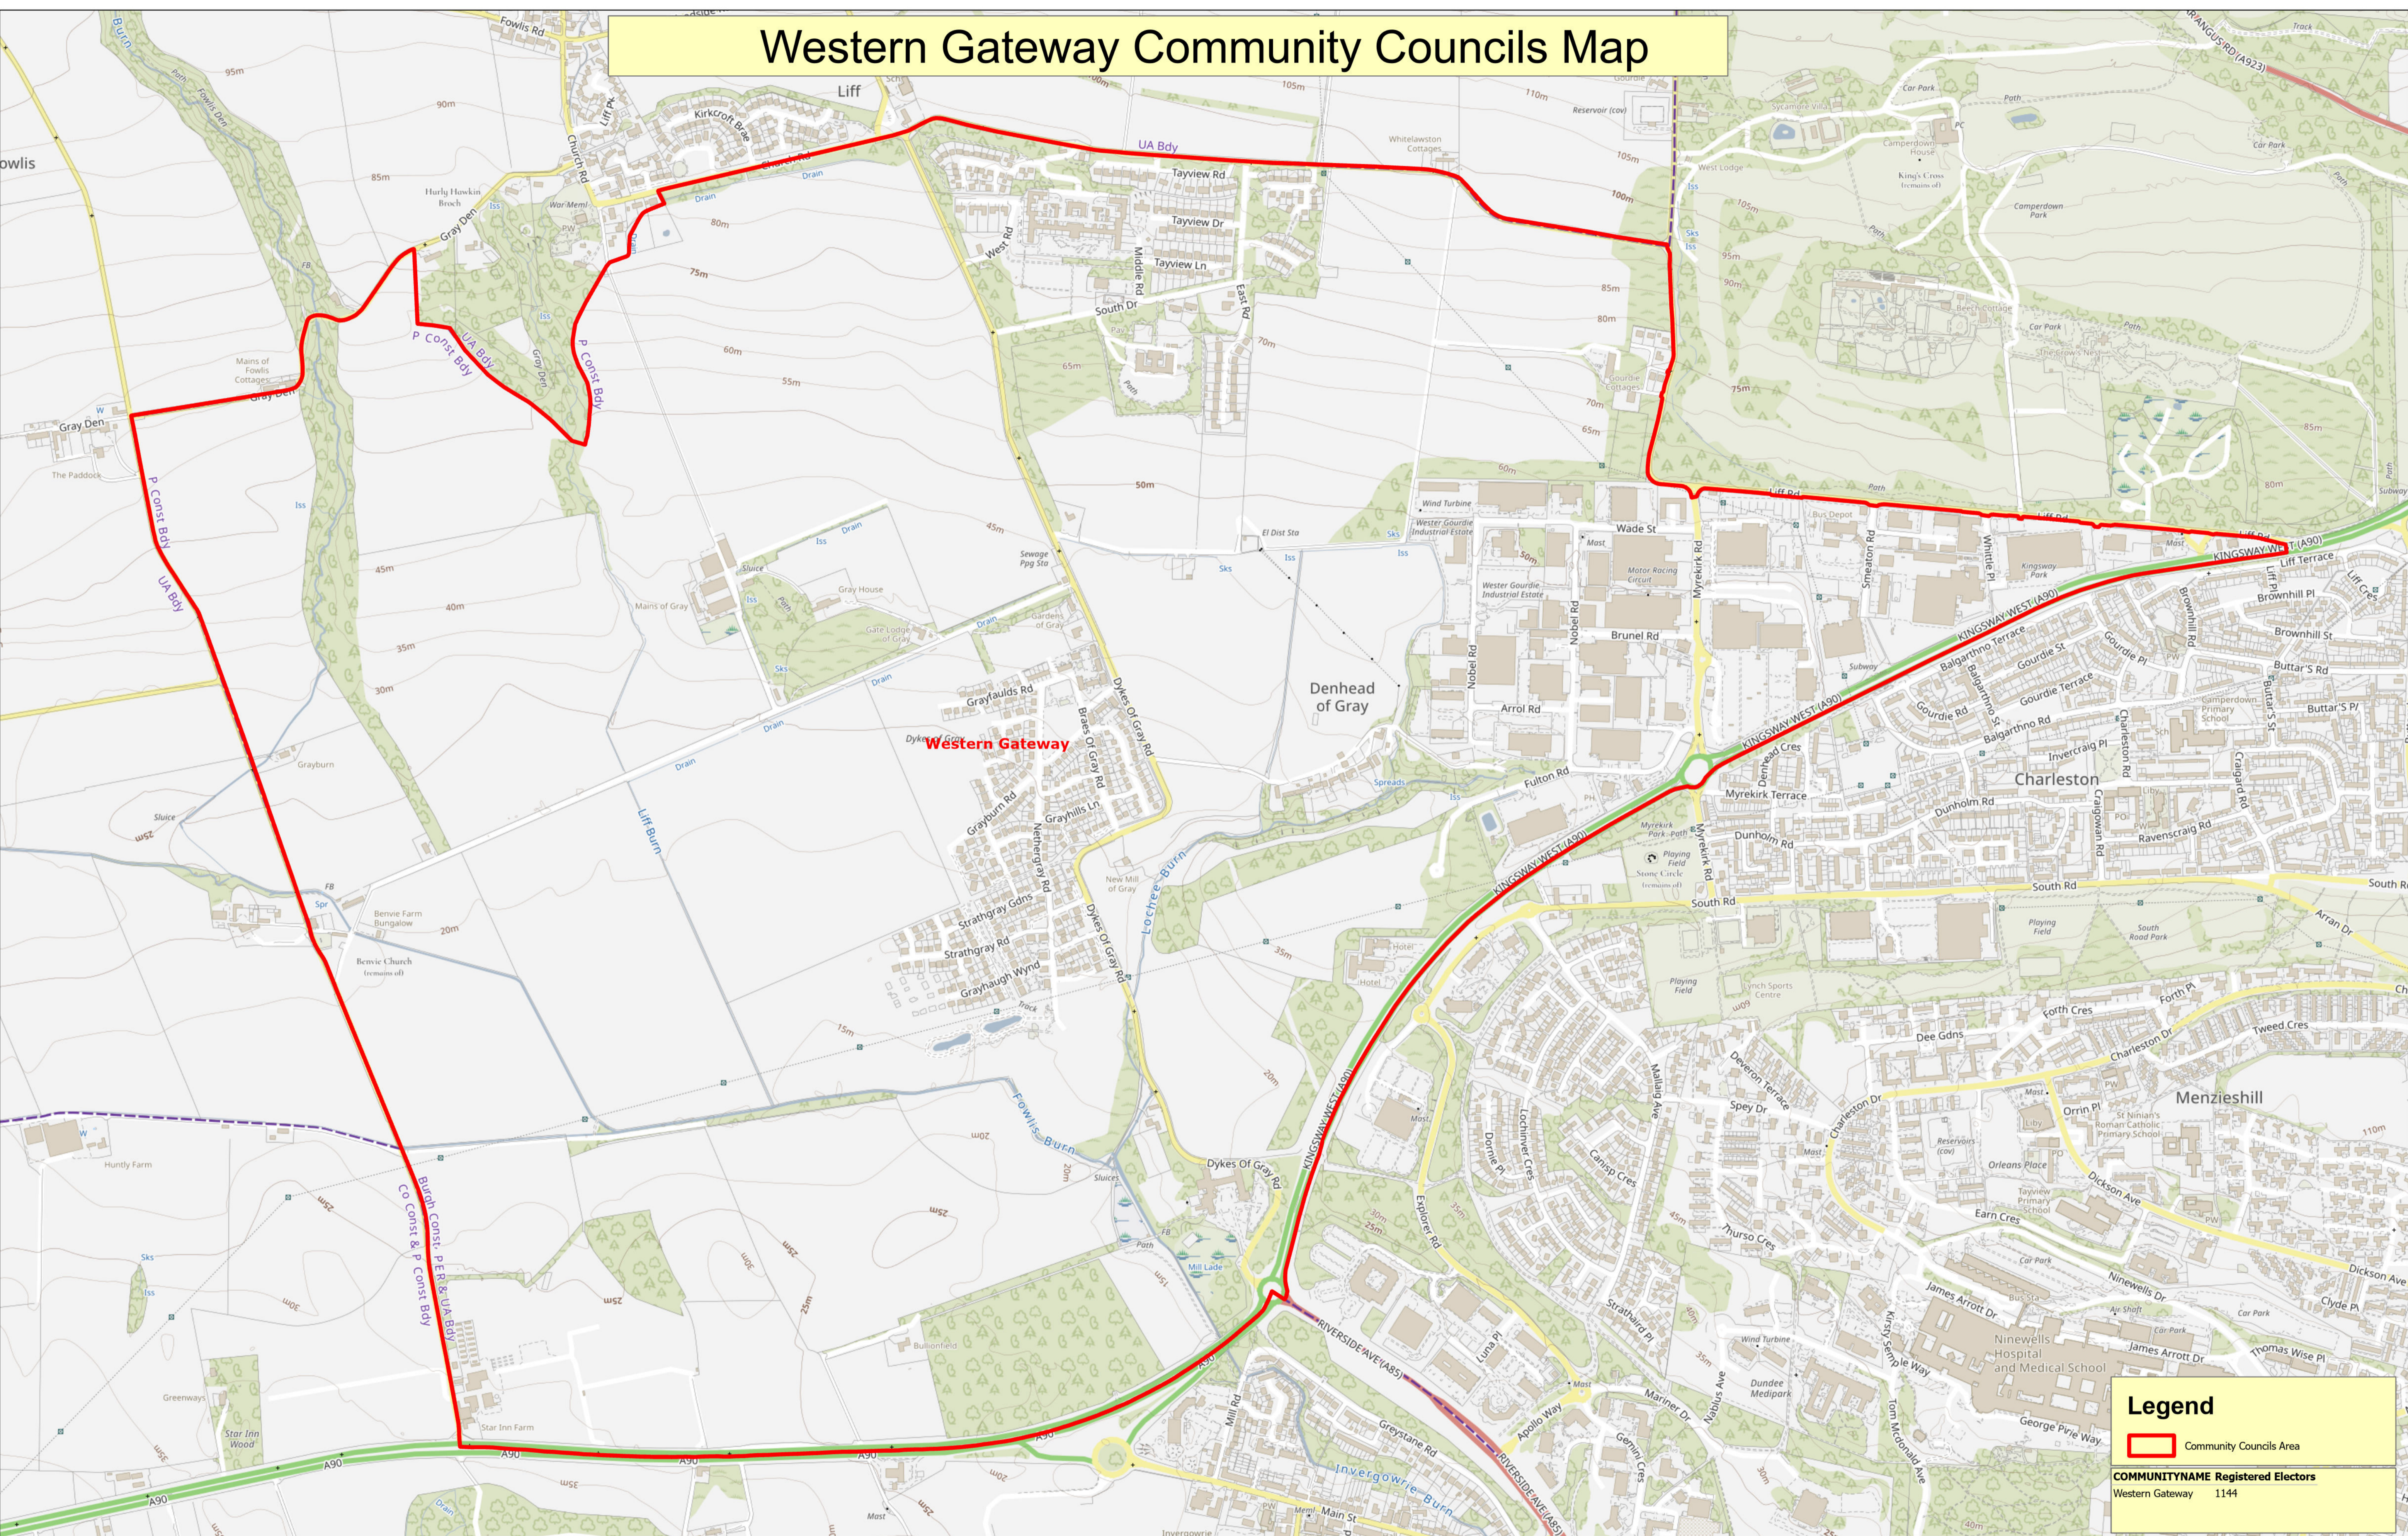

# Western Gateway Community Councils Map

**Legend**

Community Councils Area

**COMMUNITYNAME Registered Electors**  
 Western Gateway 1144