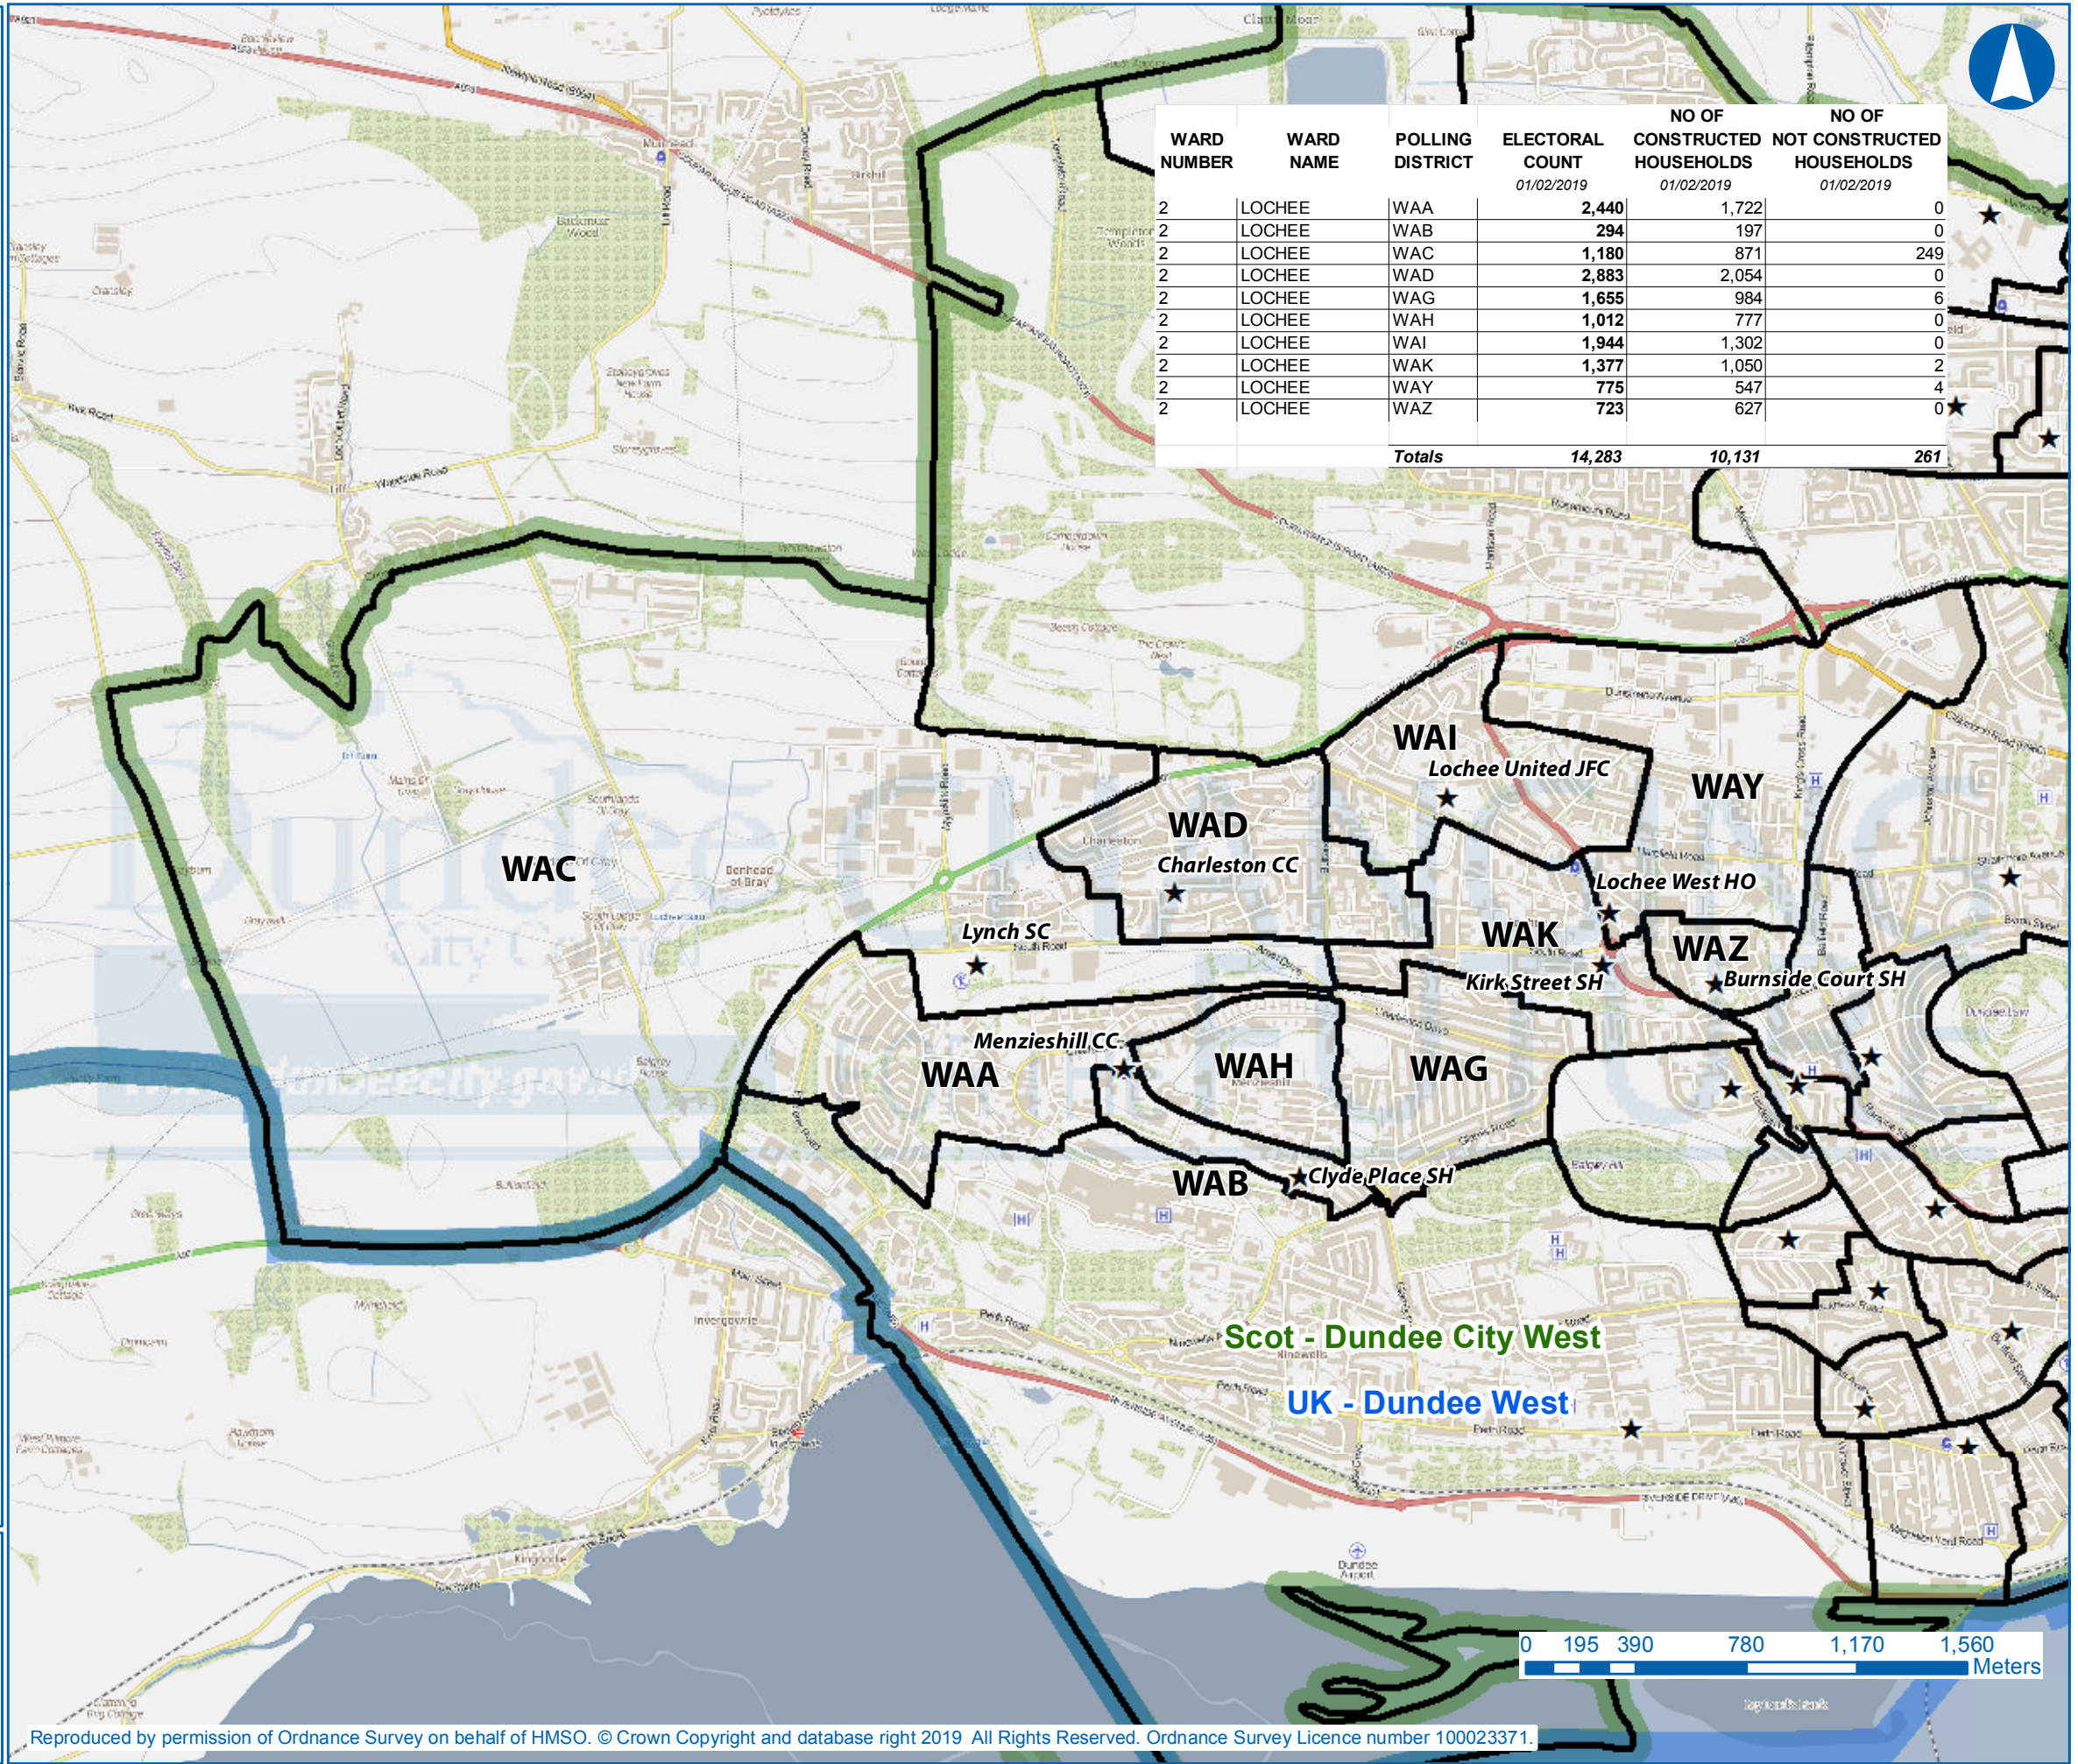

**Ward 2 - Lochee**  
Electoral Review Aug 2019

WARD NUMBER	WARD NAME	POLLING DISTRICT	ELECTORAL COUNT 01/02/2019	NO OF CONSTRUCTED HOUSEHOLDS 01/02/2019	NO OF NOT CONSTRUCTED HOUSEHOLDS 01/02/2019
2	LOCHEE	WAA	2,440	1,722	0
2	LOCHEE	WAB	294	197	0
2	LOCHEE	WAC	1,180	871	249
2	LOCHEE	WAD	2,883	2,054	0
2	LOCHEE	WAG	1,655	984	6
2	LOCHEE	WAH	1,012	777	0
2	LOCHEE	WAI	1,944	1,302	0
2	LOCHEE	WAK	1,377	1,050	2
2	LOCHEE	WAY	775	547	4
2	LOCHEE	WAZ	723	627	0
<b>Totals</b>			<b>14,283</b>	<b>10,131</b>	<b>261</b>

- Polling District
- Polling Station
- UK Parliamentary Constituency
- Scottish Parliamentary Constituency

Dundee House, 50 North Lindsay Street,  
Dundee, DD1 1LS

Reproduced by permission of Ordnance Survey on behalf of HMSO. © Crown Copyright and database right 2019. All Rights Reserved. Ordnance Survey Licence number 100023371.