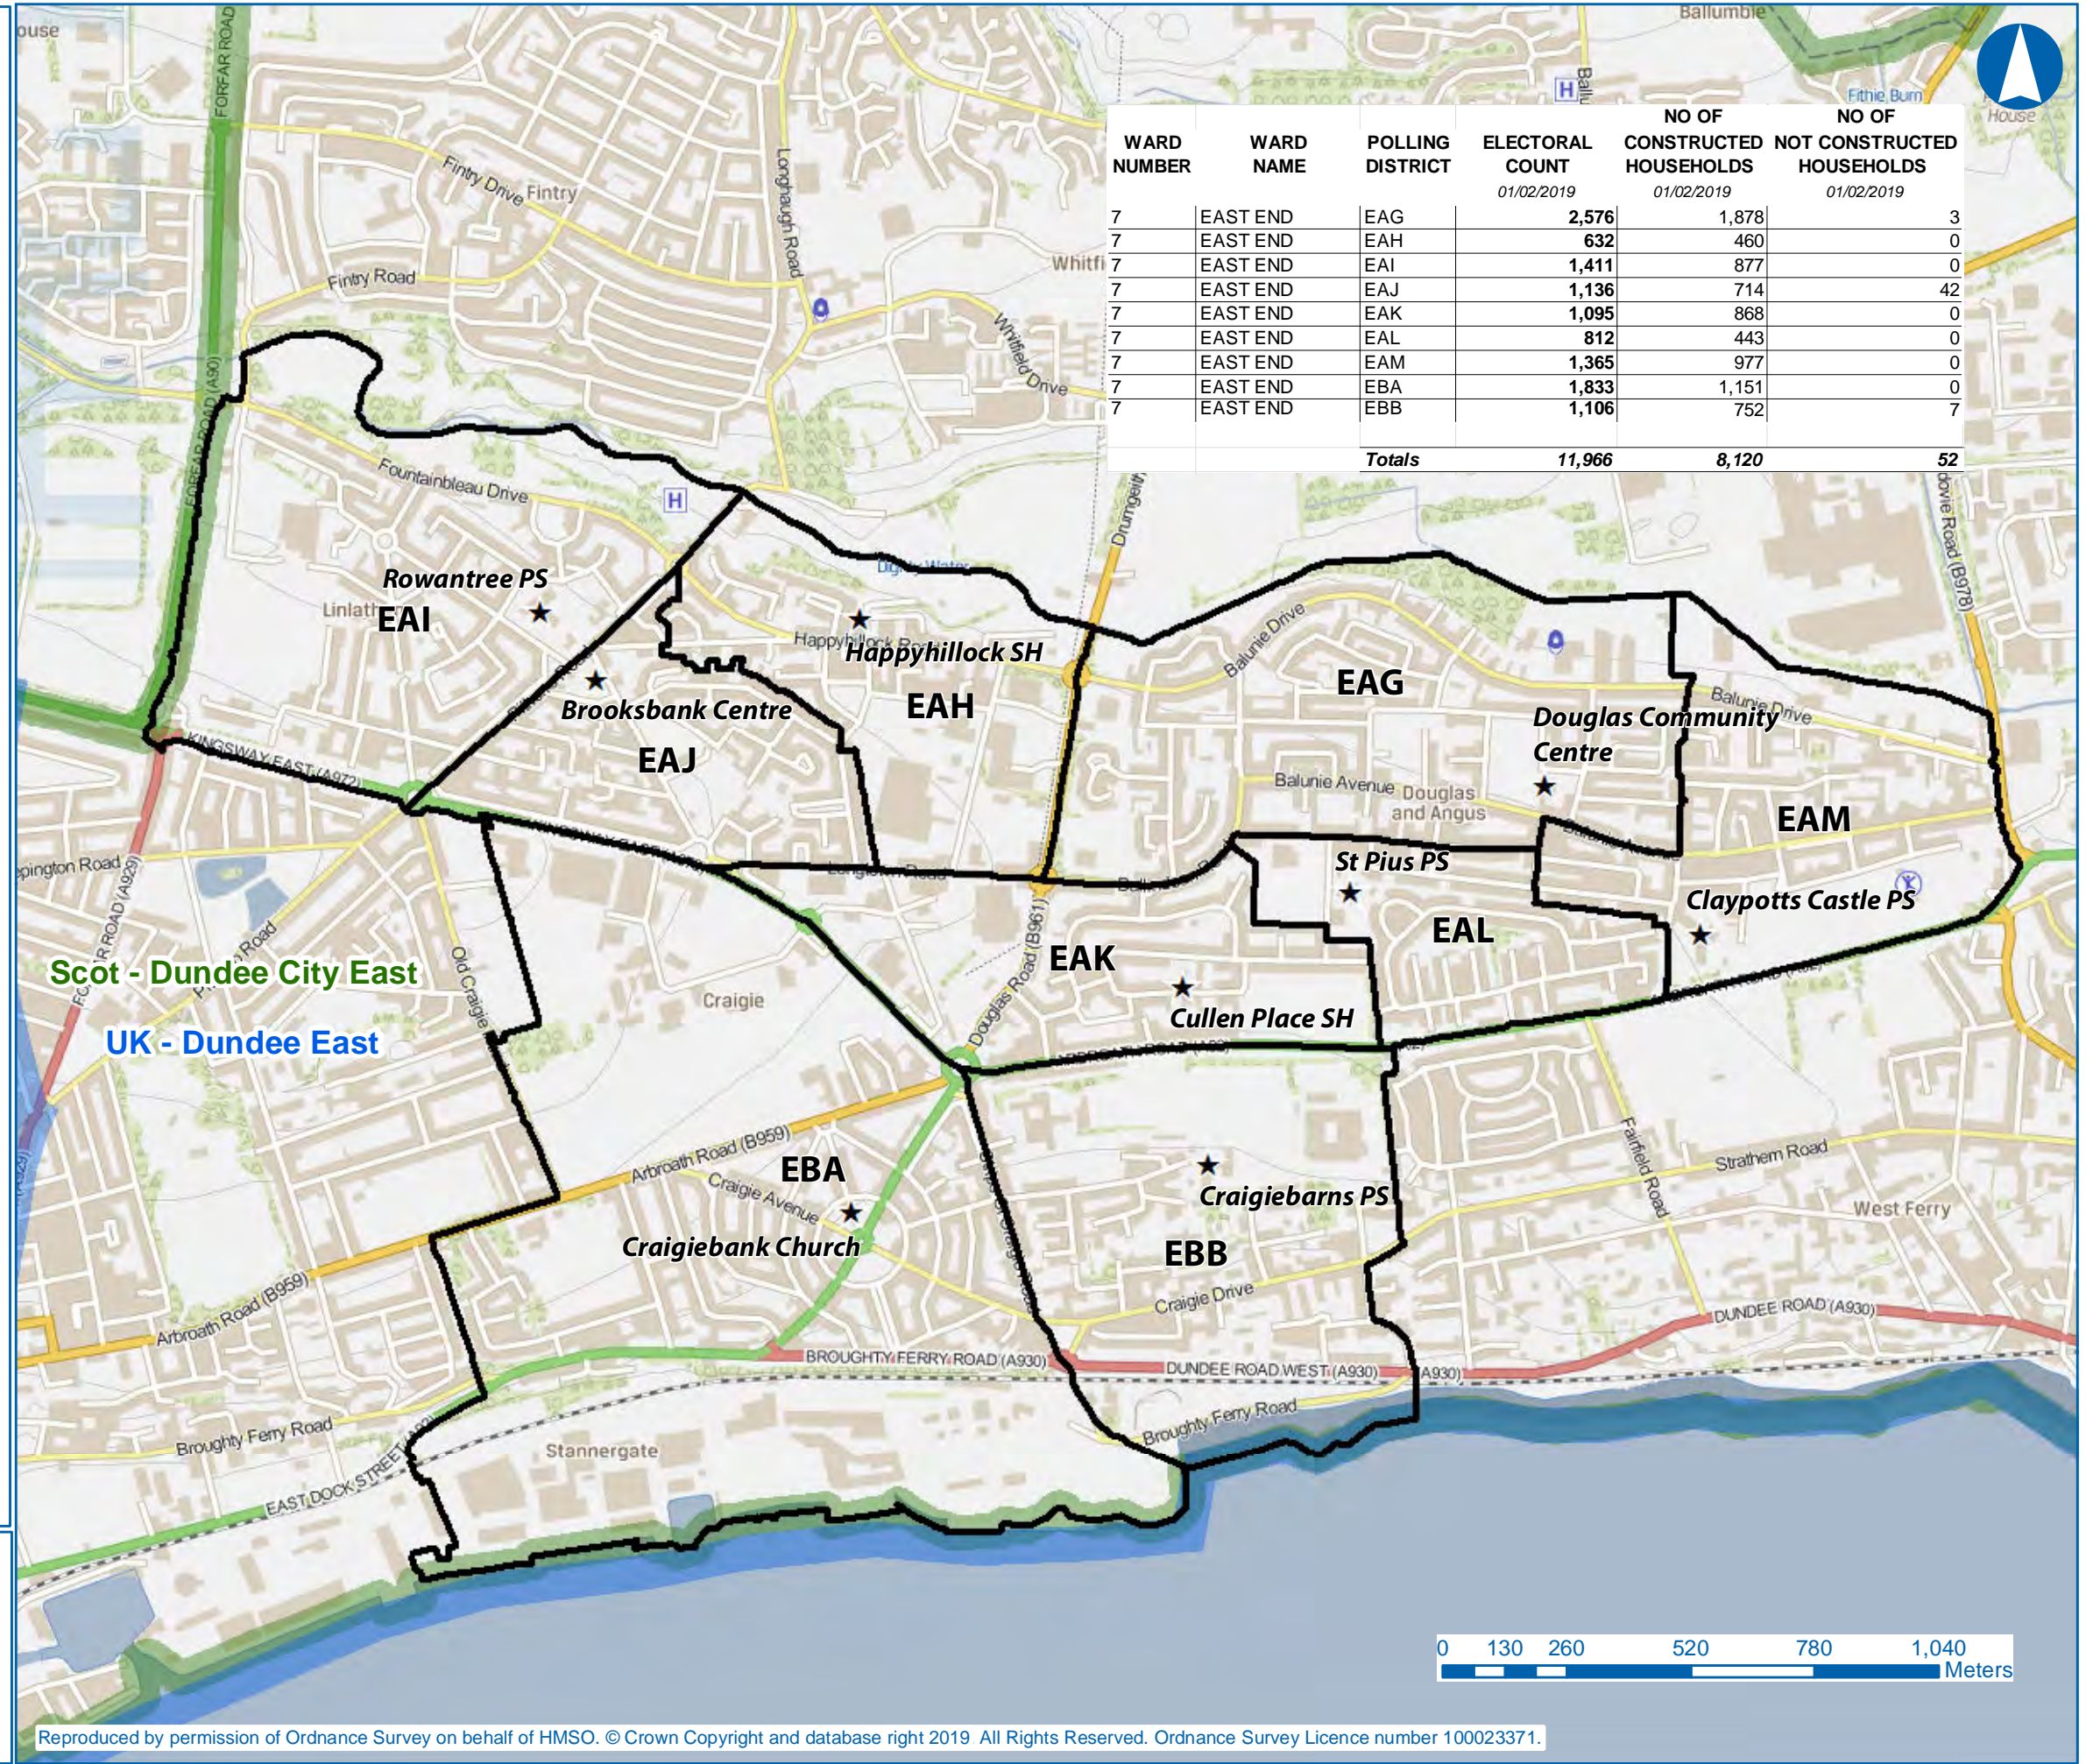

Ward 7- East End
Electoral Review Feb 2019

WARD NUMBER	WARD NAME	POLLING DISTRICT	ELECTORAL COUNT 01/02/2019	NO OF CONSTRUCTED HOUSEHOLDS 01/02/2019	NO OF NOT CONSTRUCTED HOUSEHOLDS 01/02/2019
7	EAST END	EAG	2,576	1,878	3
7	EAST END	EAH	632	460	0
7	EAST END	EAI	1,411	877	0
7	EAST END	EAJ	1,136	714	42
7	EAST END	EAK	1,095	868	0
7	EAST END	EAL	812	443	0
7	EAST END	EAM	1,365	977	0
7	EAST END	EBA	1,833	1,151	0
7	EAST END	EBB	1,106	752	7
Totals			11,966	8,120	52

- Polling District
- Polling Station
- UK Parliamentary Constituency
- Scottish Parliamentary Constituency

Dundee House, 50 North Lindsay Street,
Dundee, DD1 1LS

Reproduced by permission of Ordnance Survey on behalf of HMSO. © Crown Copyright and database right 2019. All Rights Reserved. Ordnance Survey Licence number 100023371.