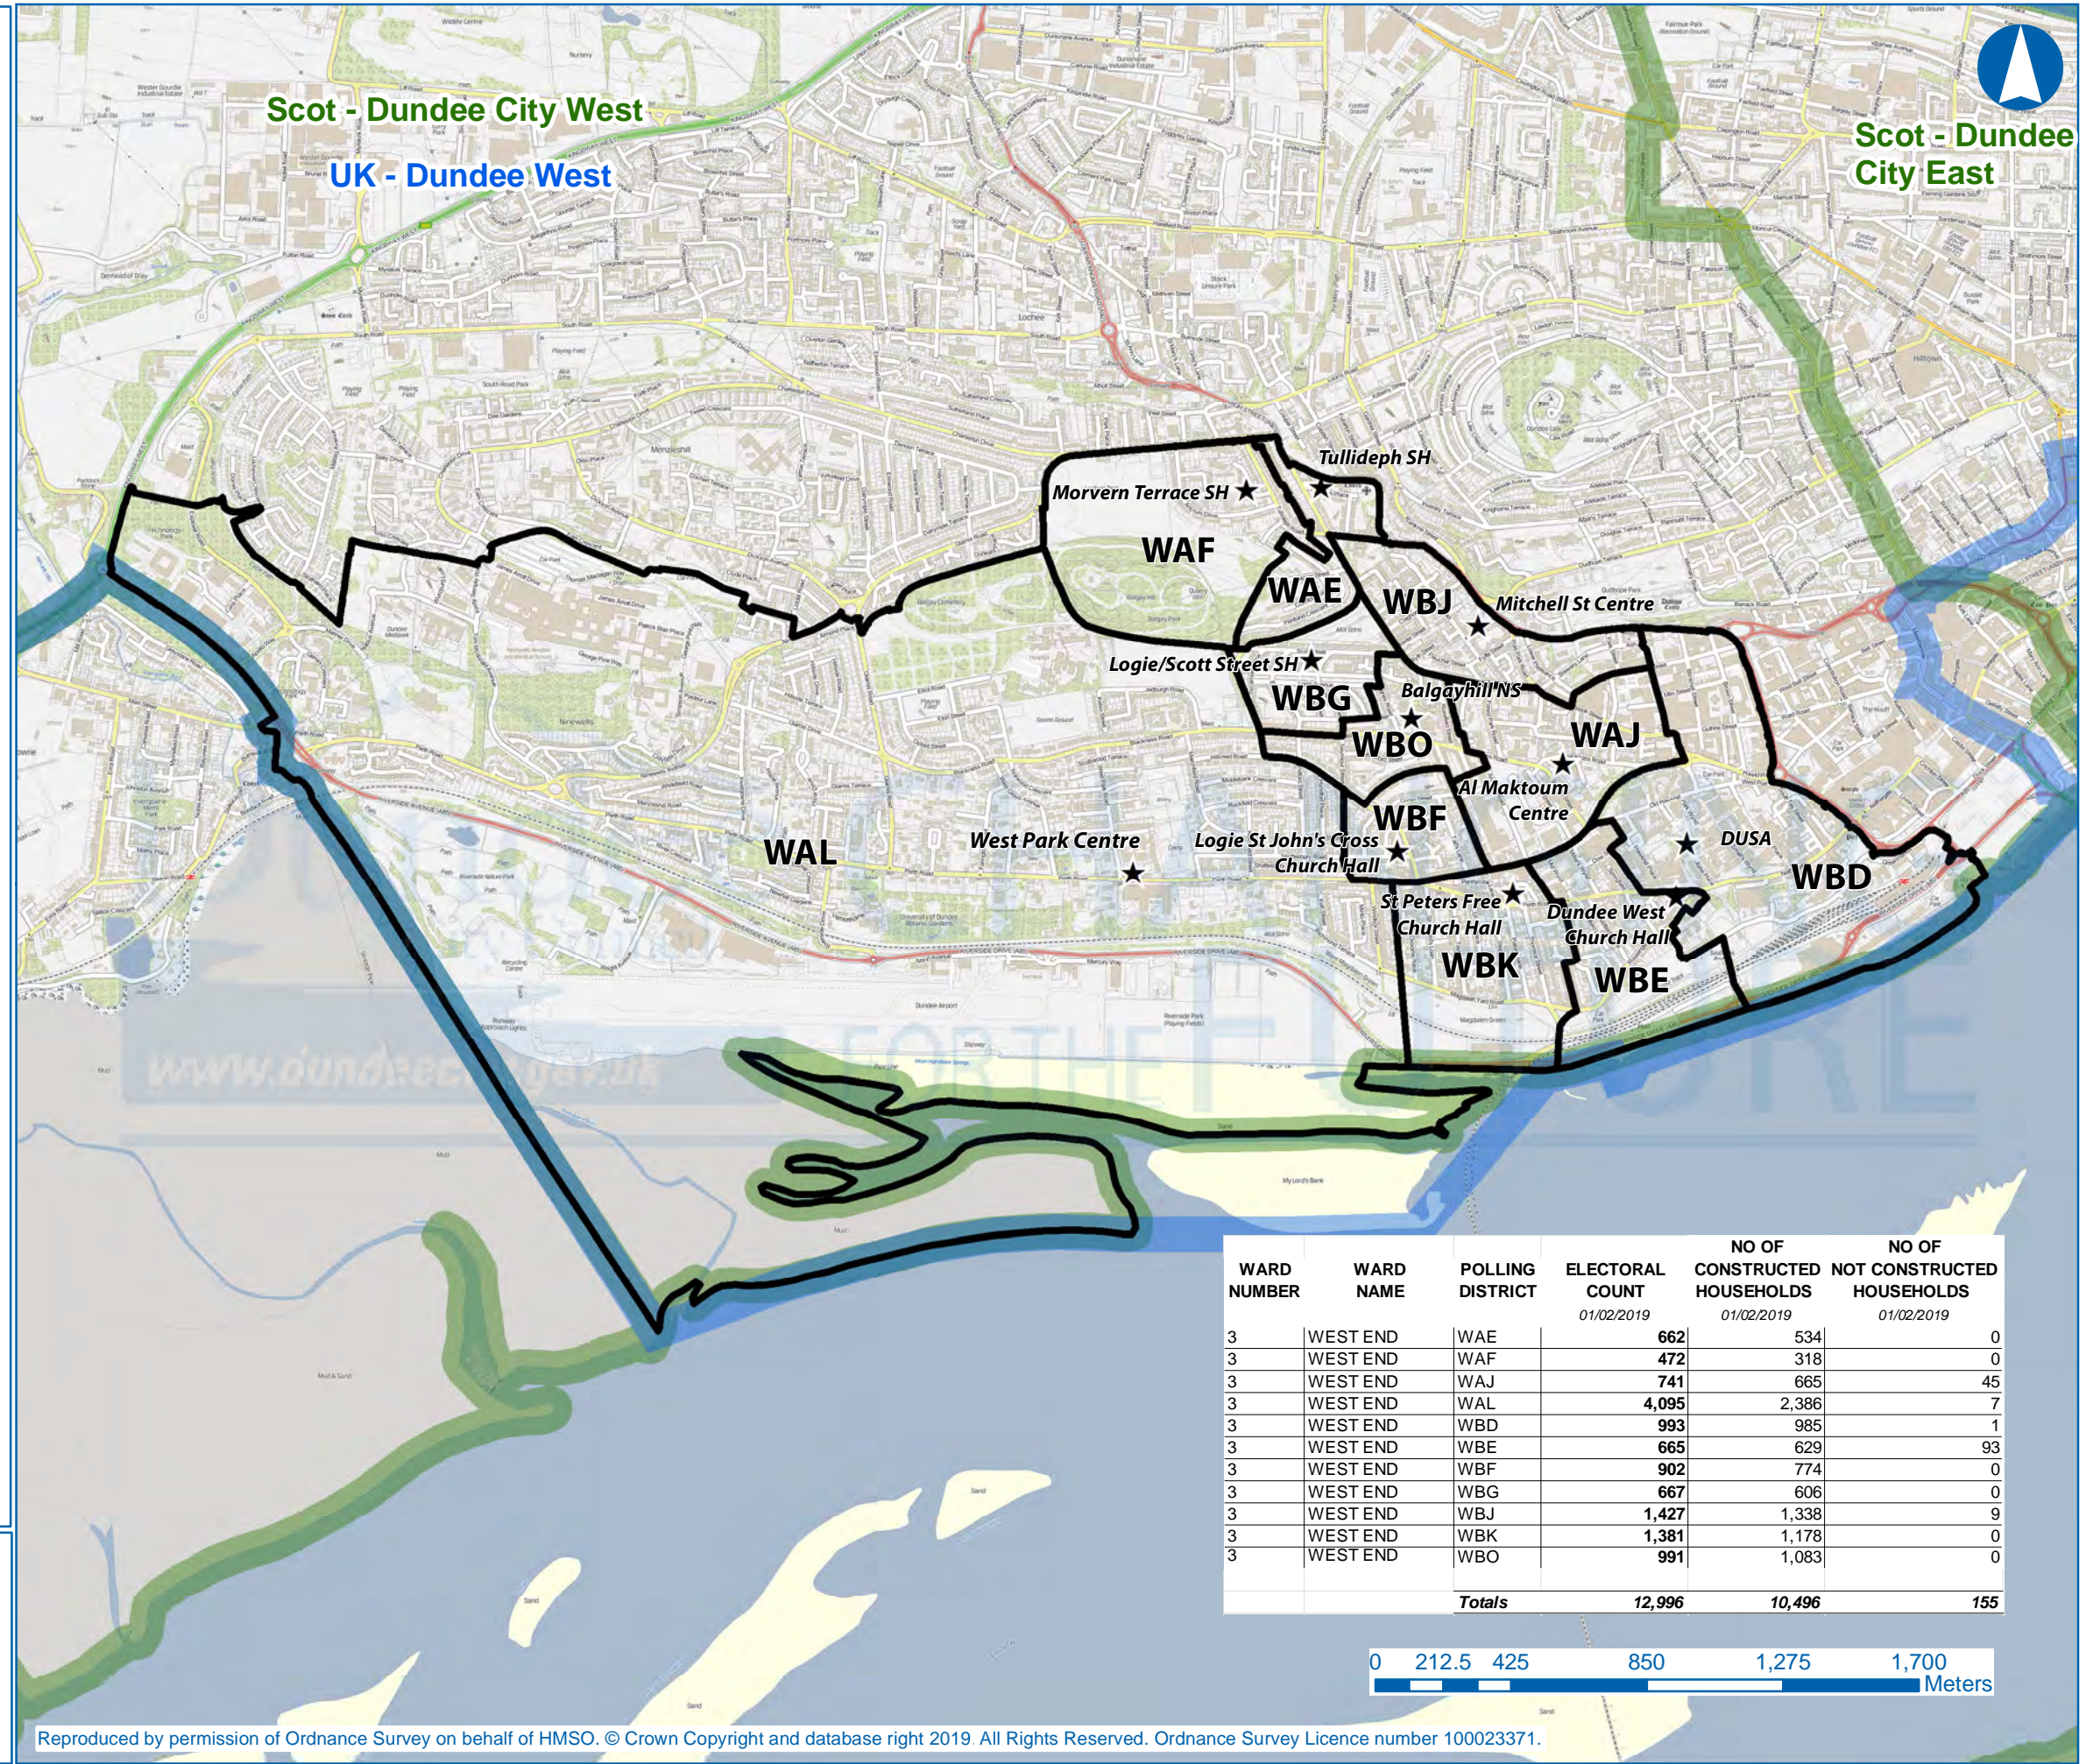

Ward 3- West End
Electoral Review Feb 2019

- Polling District
- Polling Station
- UK Parliamentary Constituency
- Scottish Parliamentary Constituency

WARD NUMBER	WARD NAME	POLLING DISTRICT	ELECTORAL COUNT 01/02/2019	NO OF HOUSEHOLDS 01/02/2019	
				CONSTRUCTED	NOT CONSTRUCTED
3	WEST END	WAE	662	534	0
3	WEST END	WAF	472	318	0
3	WEST END	WAJ	741	665	45
3	WEST END	WAL	4,095	2,386	7
3	WEST END	WBD	993	985	1
3	WEST END	WBE	665	629	93
3	WEST END	WBF	902	774	0
3	WEST END	WBG	667	606	0
3	WEST END	WBJ	1,427	1,338	9
3	WEST END	WBK	1,381	1,178	0
3	WEST END	WBO	991	1,083	0
Totals			12,996	10,496	155

Dundee House, 50 North Lindsay Street,
Dundee, DD1 1LS

Reproduced by permission of Ordnance Survey on behalf of HMSO. © Crown Copyright and database right 2019. All Rights Reserved. Ordnance Survey Licence number 100023371.