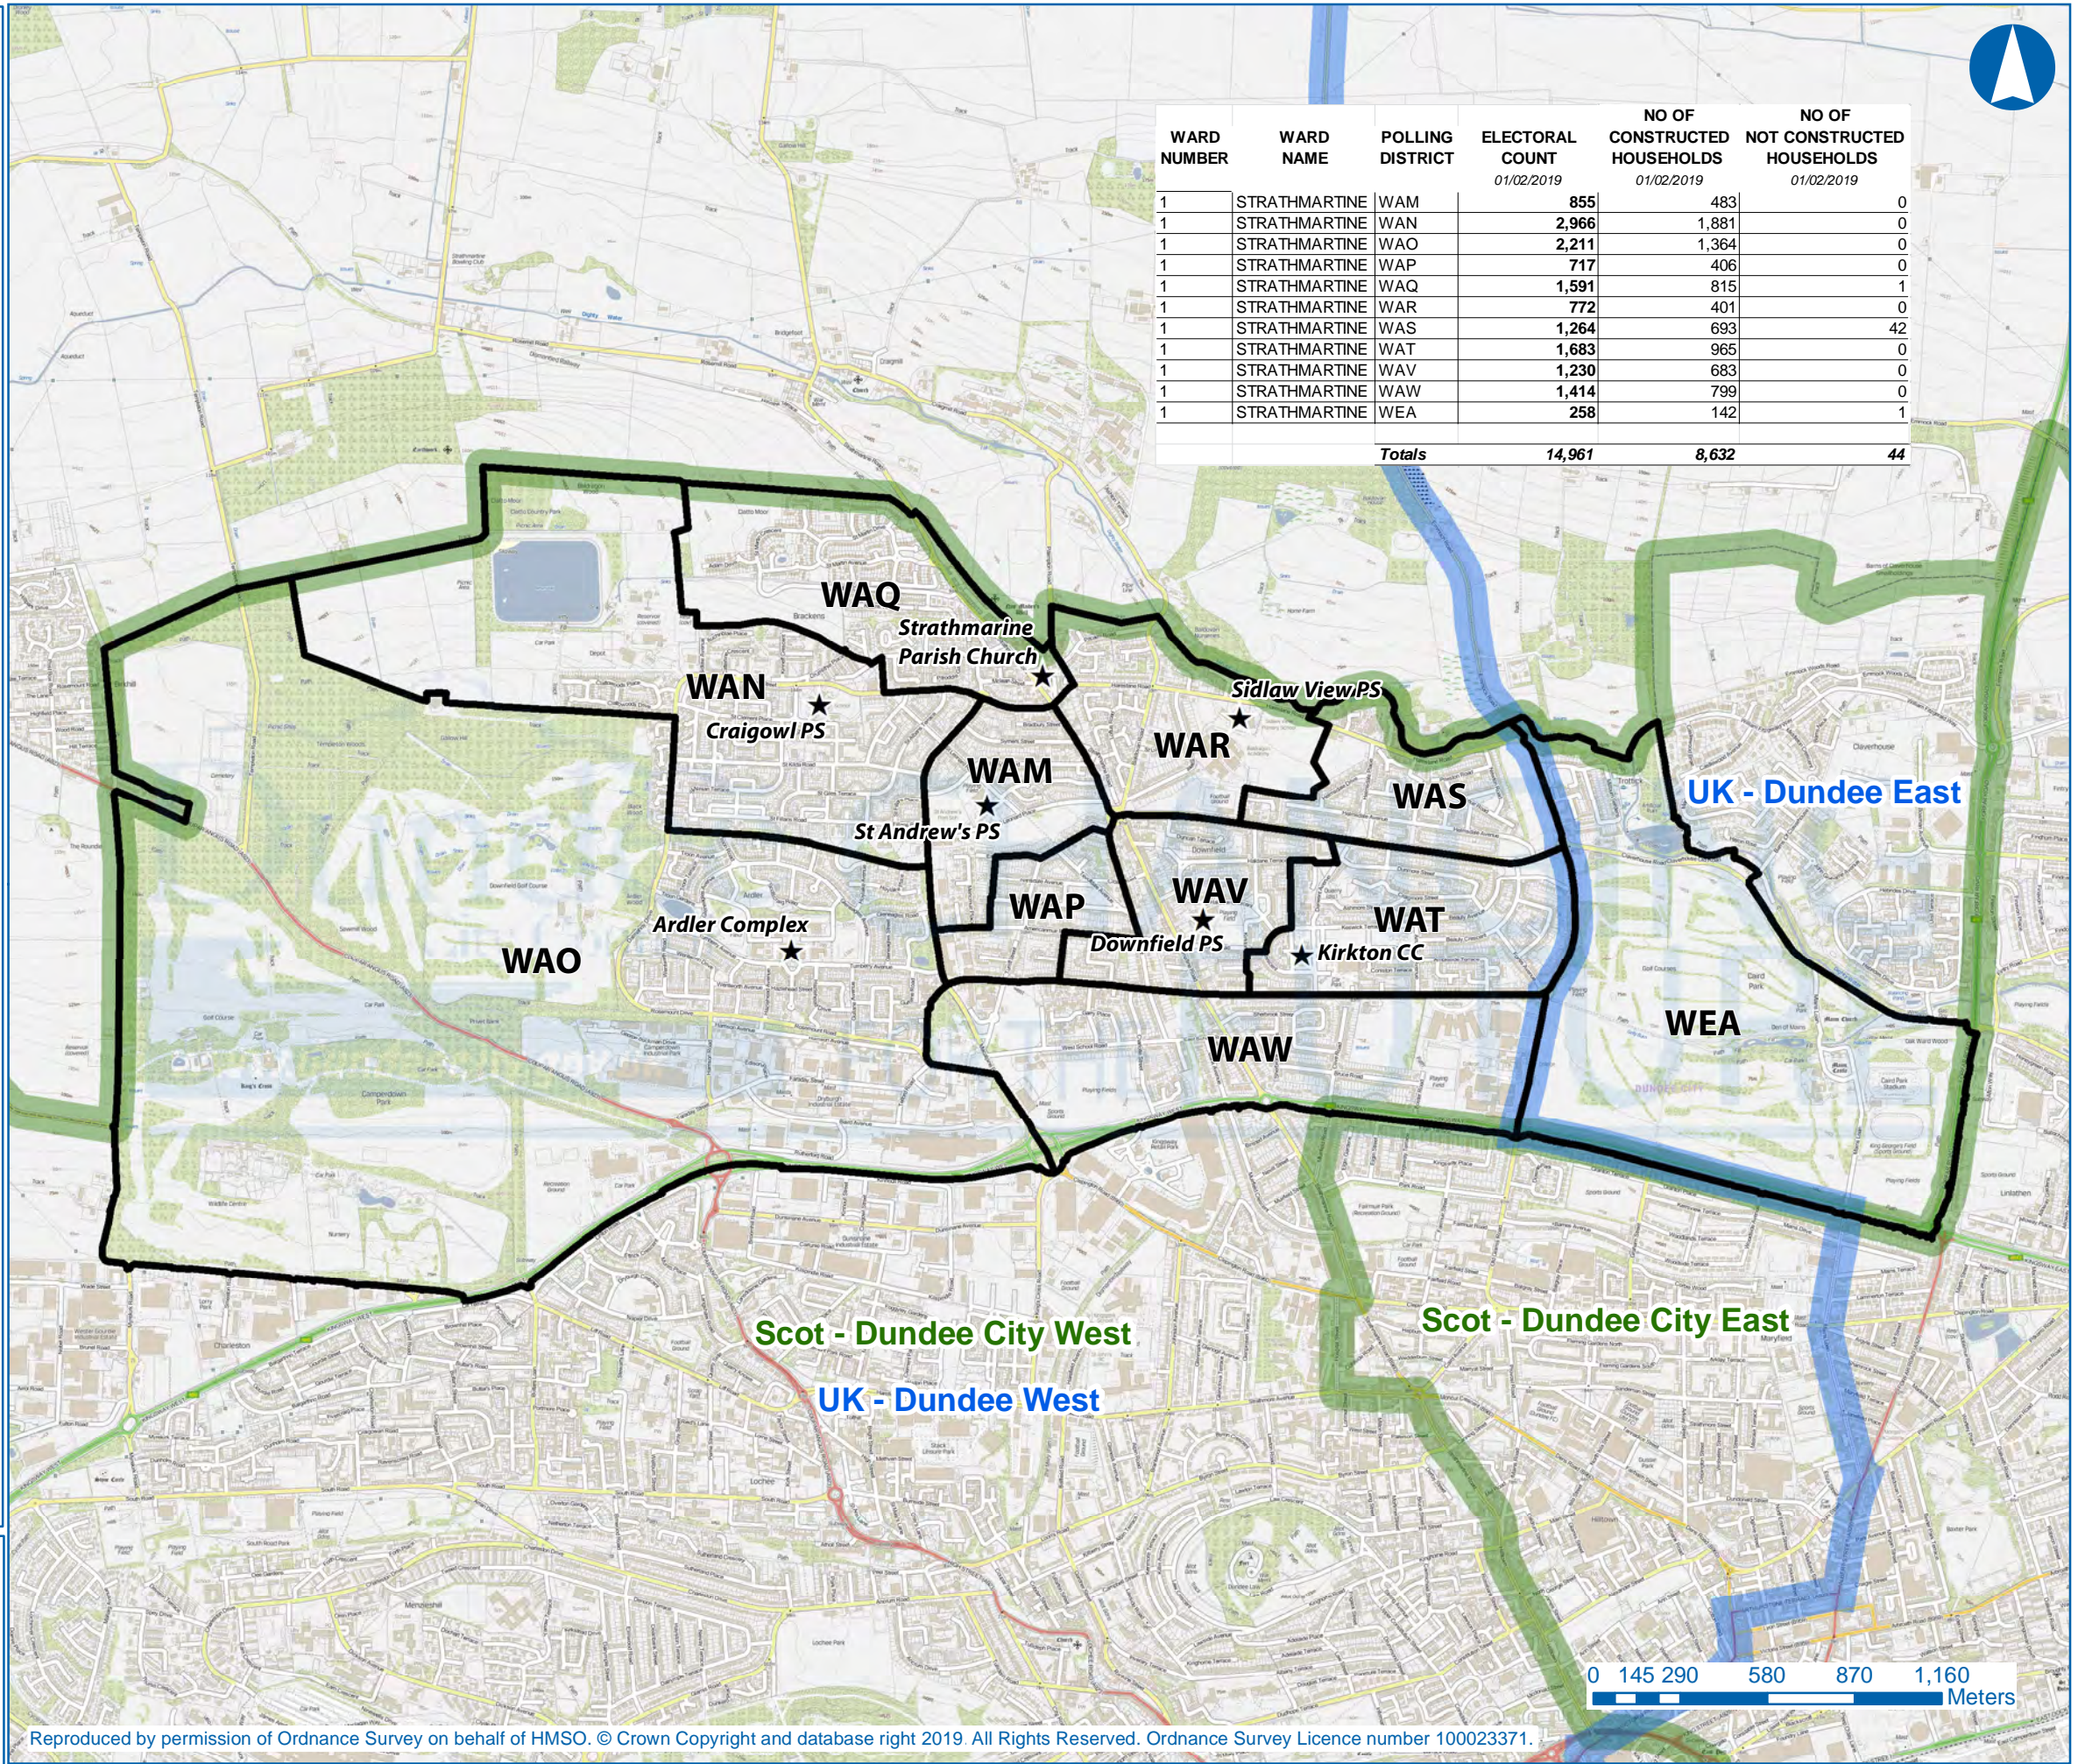

# Ward 1 - Strathmartine

Electoral Review Feb 2019

WARD NUMBER	WARD NAME	POLLING DISTRICT	ELECTORAL COUNT 01/02/2019	NO OF CONSTRUCTED HOUSEHOLDS 01/02/2019	NO OF NOT CONSTRUCTED HOUSEHOLDS 01/02/2019
1	STRATHMARTINE	WAM	855	483	0
1	STRATHMARTINE	WAN	2,966	1,881	0
1	STRATHMARTINE	WAO	2,211	1,364	0
1	STRATHMARTINE	WAP	717	406	0
1	STRATHMARTINE	WAQ	1,591	815	1
1	STRATHMARTINE	WAR	772	401	0
1	STRATHMARTINE	WAS	1,264	693	42
1	STRATHMARTINE	WAT	1,683	965	0
1	STRATHMARTINE	WAV	1,230	683	0
1	STRATHMARTINE	WAW	1,414	799	0
1	STRATHMARTINE	WEA	258	142	1
<b>Totals</b>			<b>14,961</b>	<b>8,632</b>	<b>44</b>

- Polling District
- Polling Station
- UK Parliamentary Constituency
- Scottish Parliamentary Constituency

Dundee House, 50 North Lindsay Street,  
Dundee, DD1 1LS

Reproduced by permission of Ordnance Survey on behalf of HMSO. © Crown Copyright and database right 2019. All Rights Reserved. Ordnance Survey Licence number 100023371.