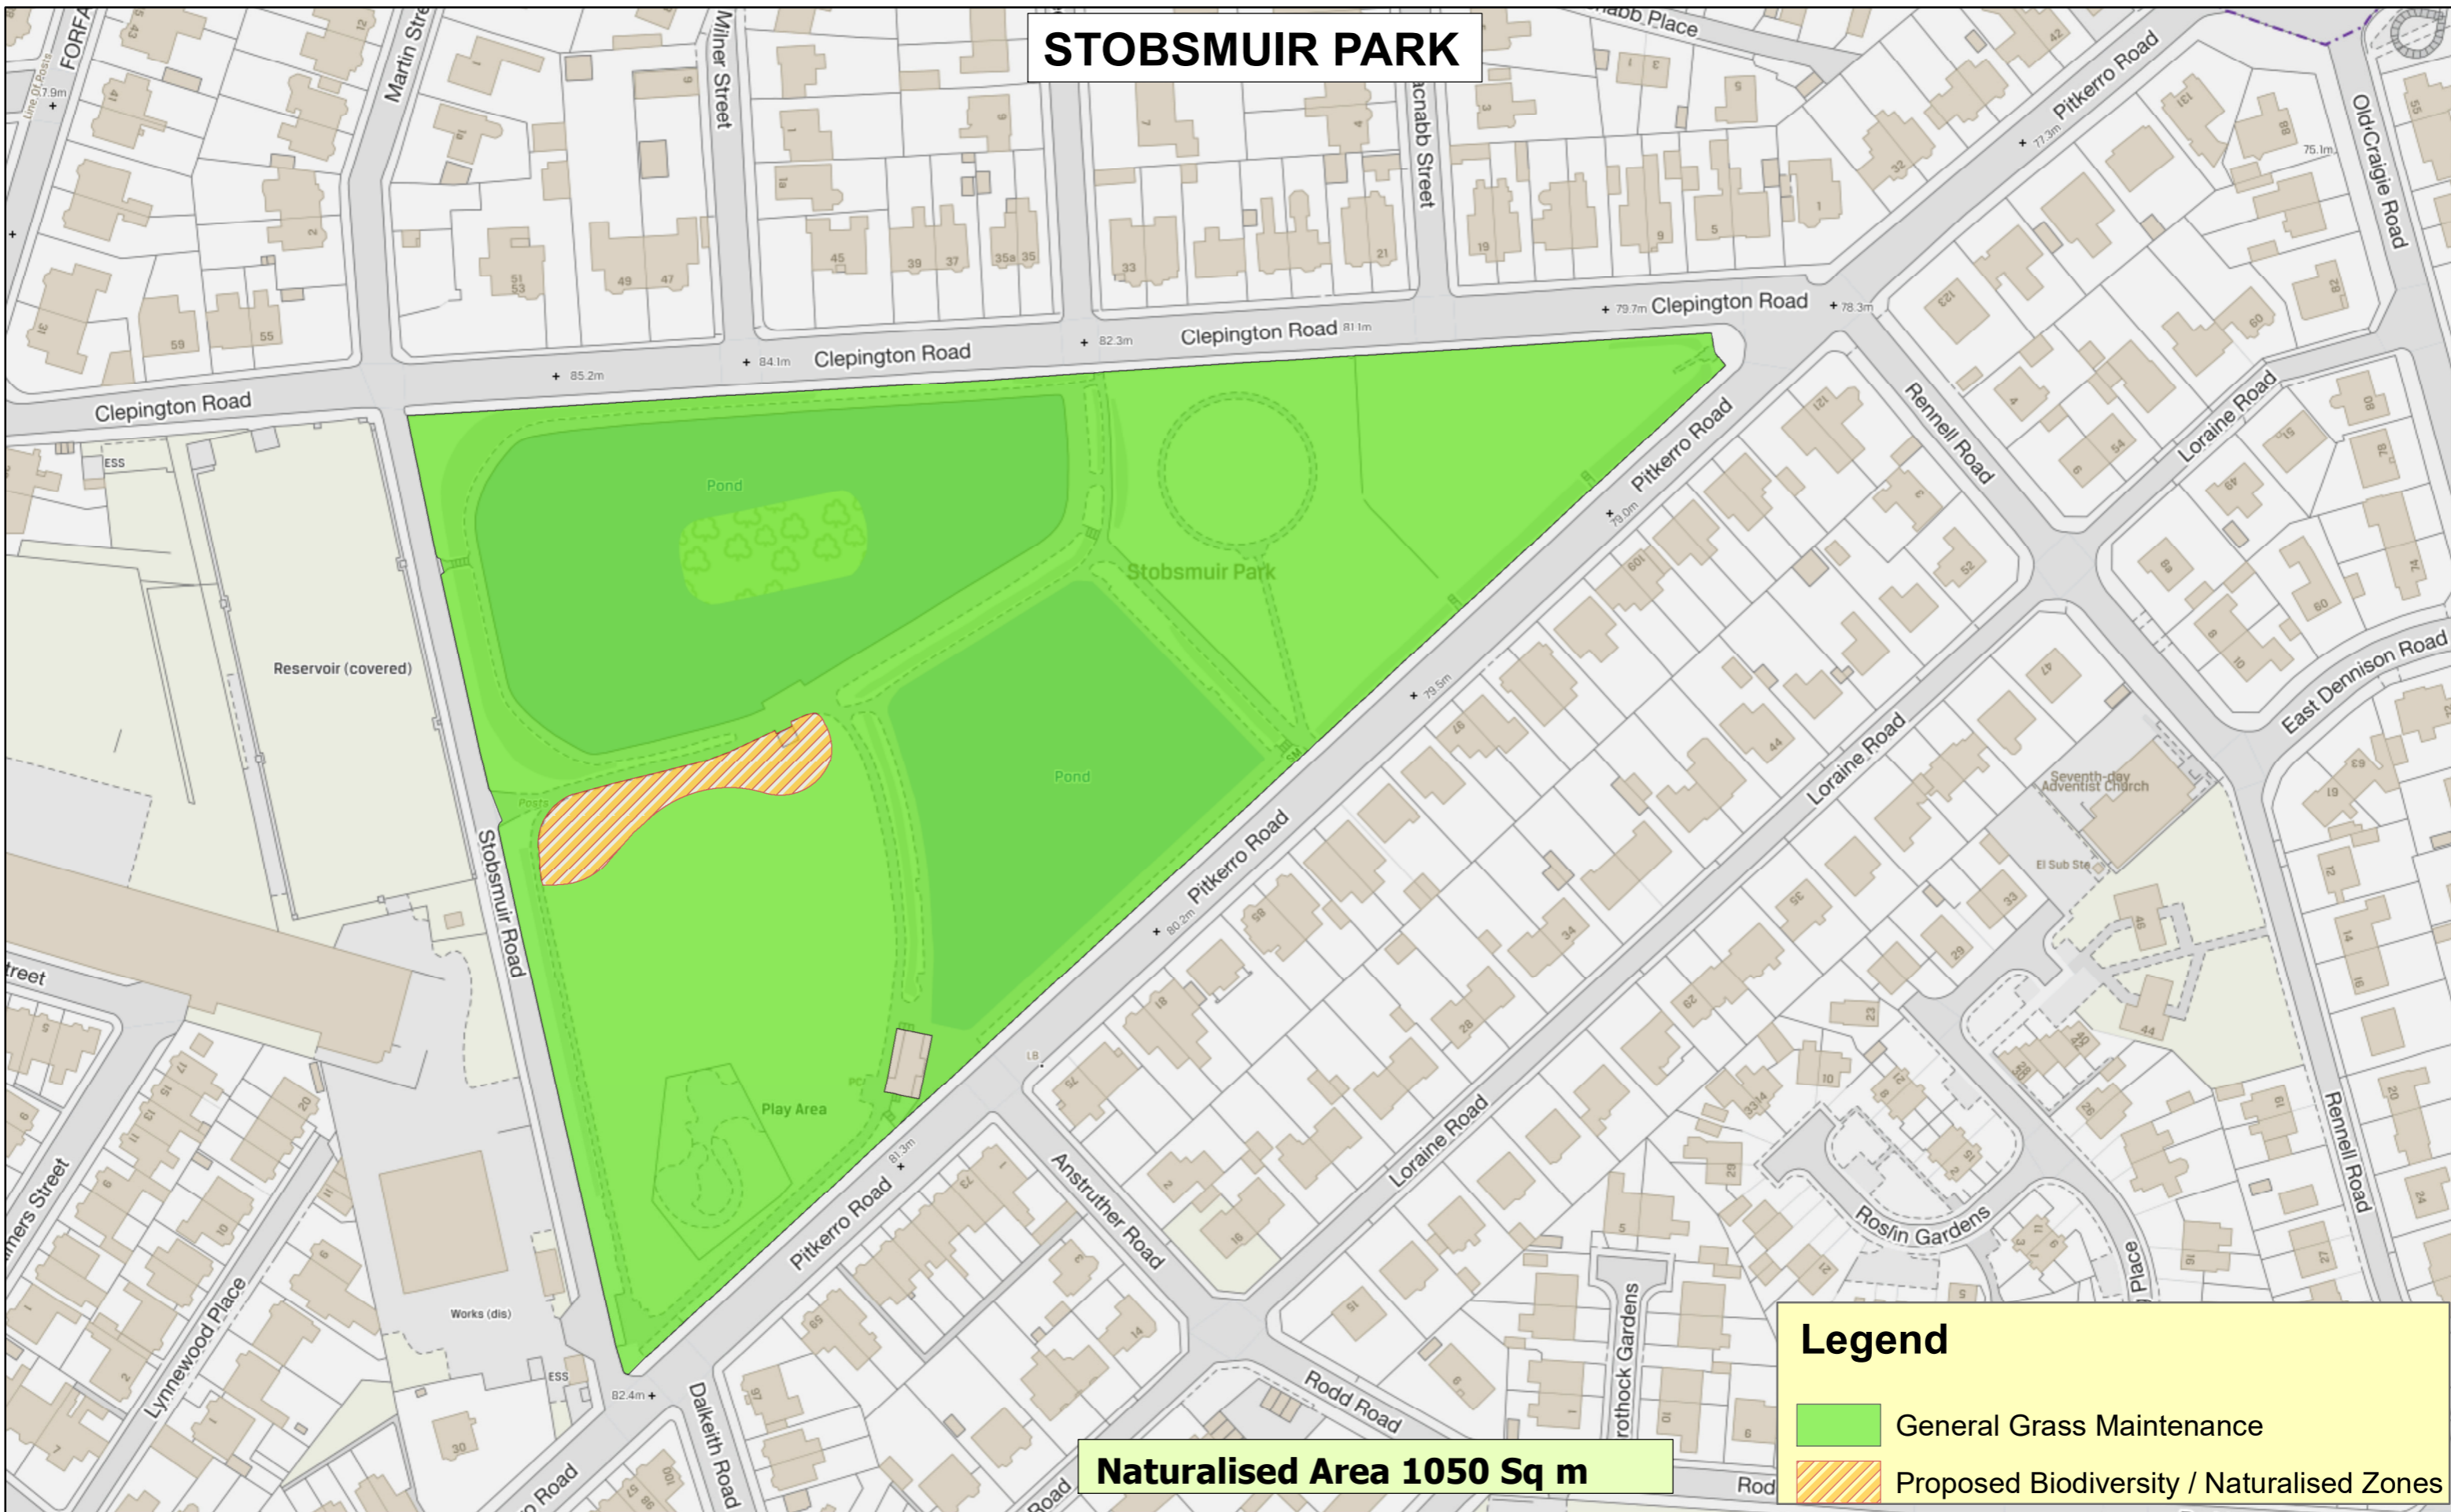

STOBSMUIR PARK

Naturalised Area 1050 Sq m

Legend

-  General Grass Maintenance
-  Proposed Biodiversity / Naturalised Zones

STOBSMUIR PARK
Proposed Biodiversity / Naturalised Zones

30/07/2020