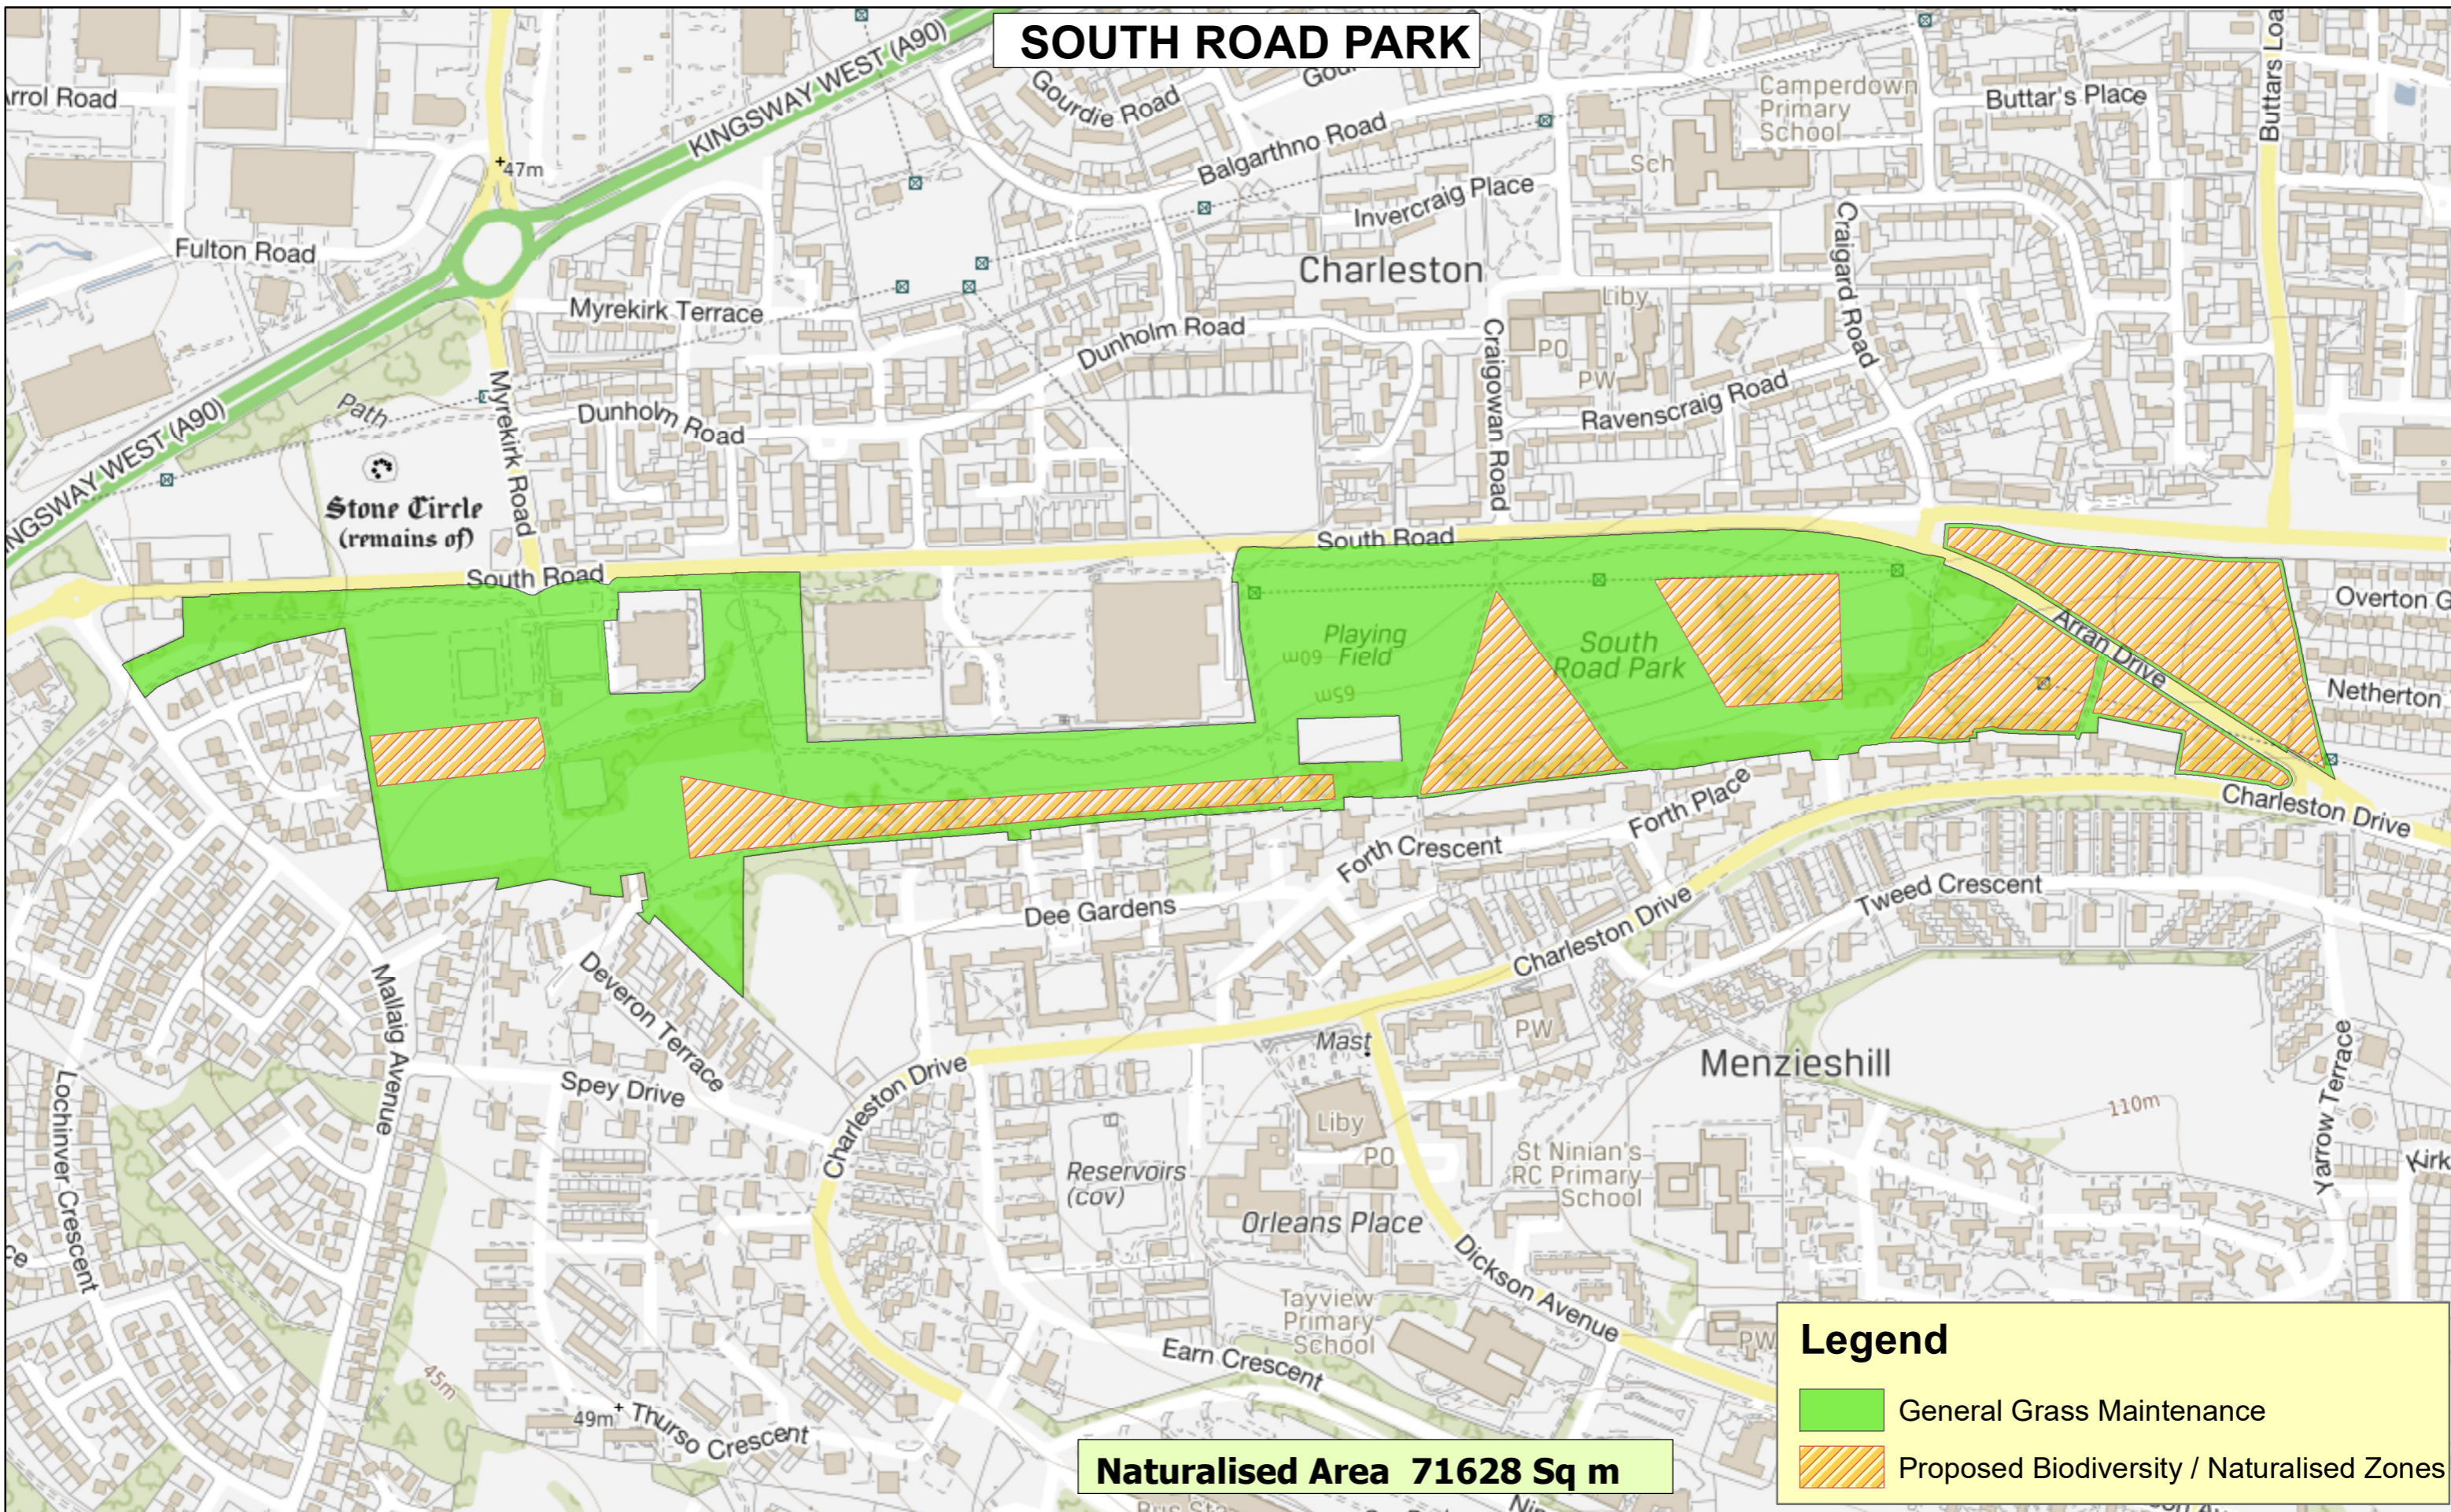

SOUTH ROAD PARK

Legend

- General Grass Maintenance
- Proposed Biodiversity / Naturalised Zones

SOUTH ROAD PARK Proposed Biodiversity / Naturalised Zones

11/06/2020