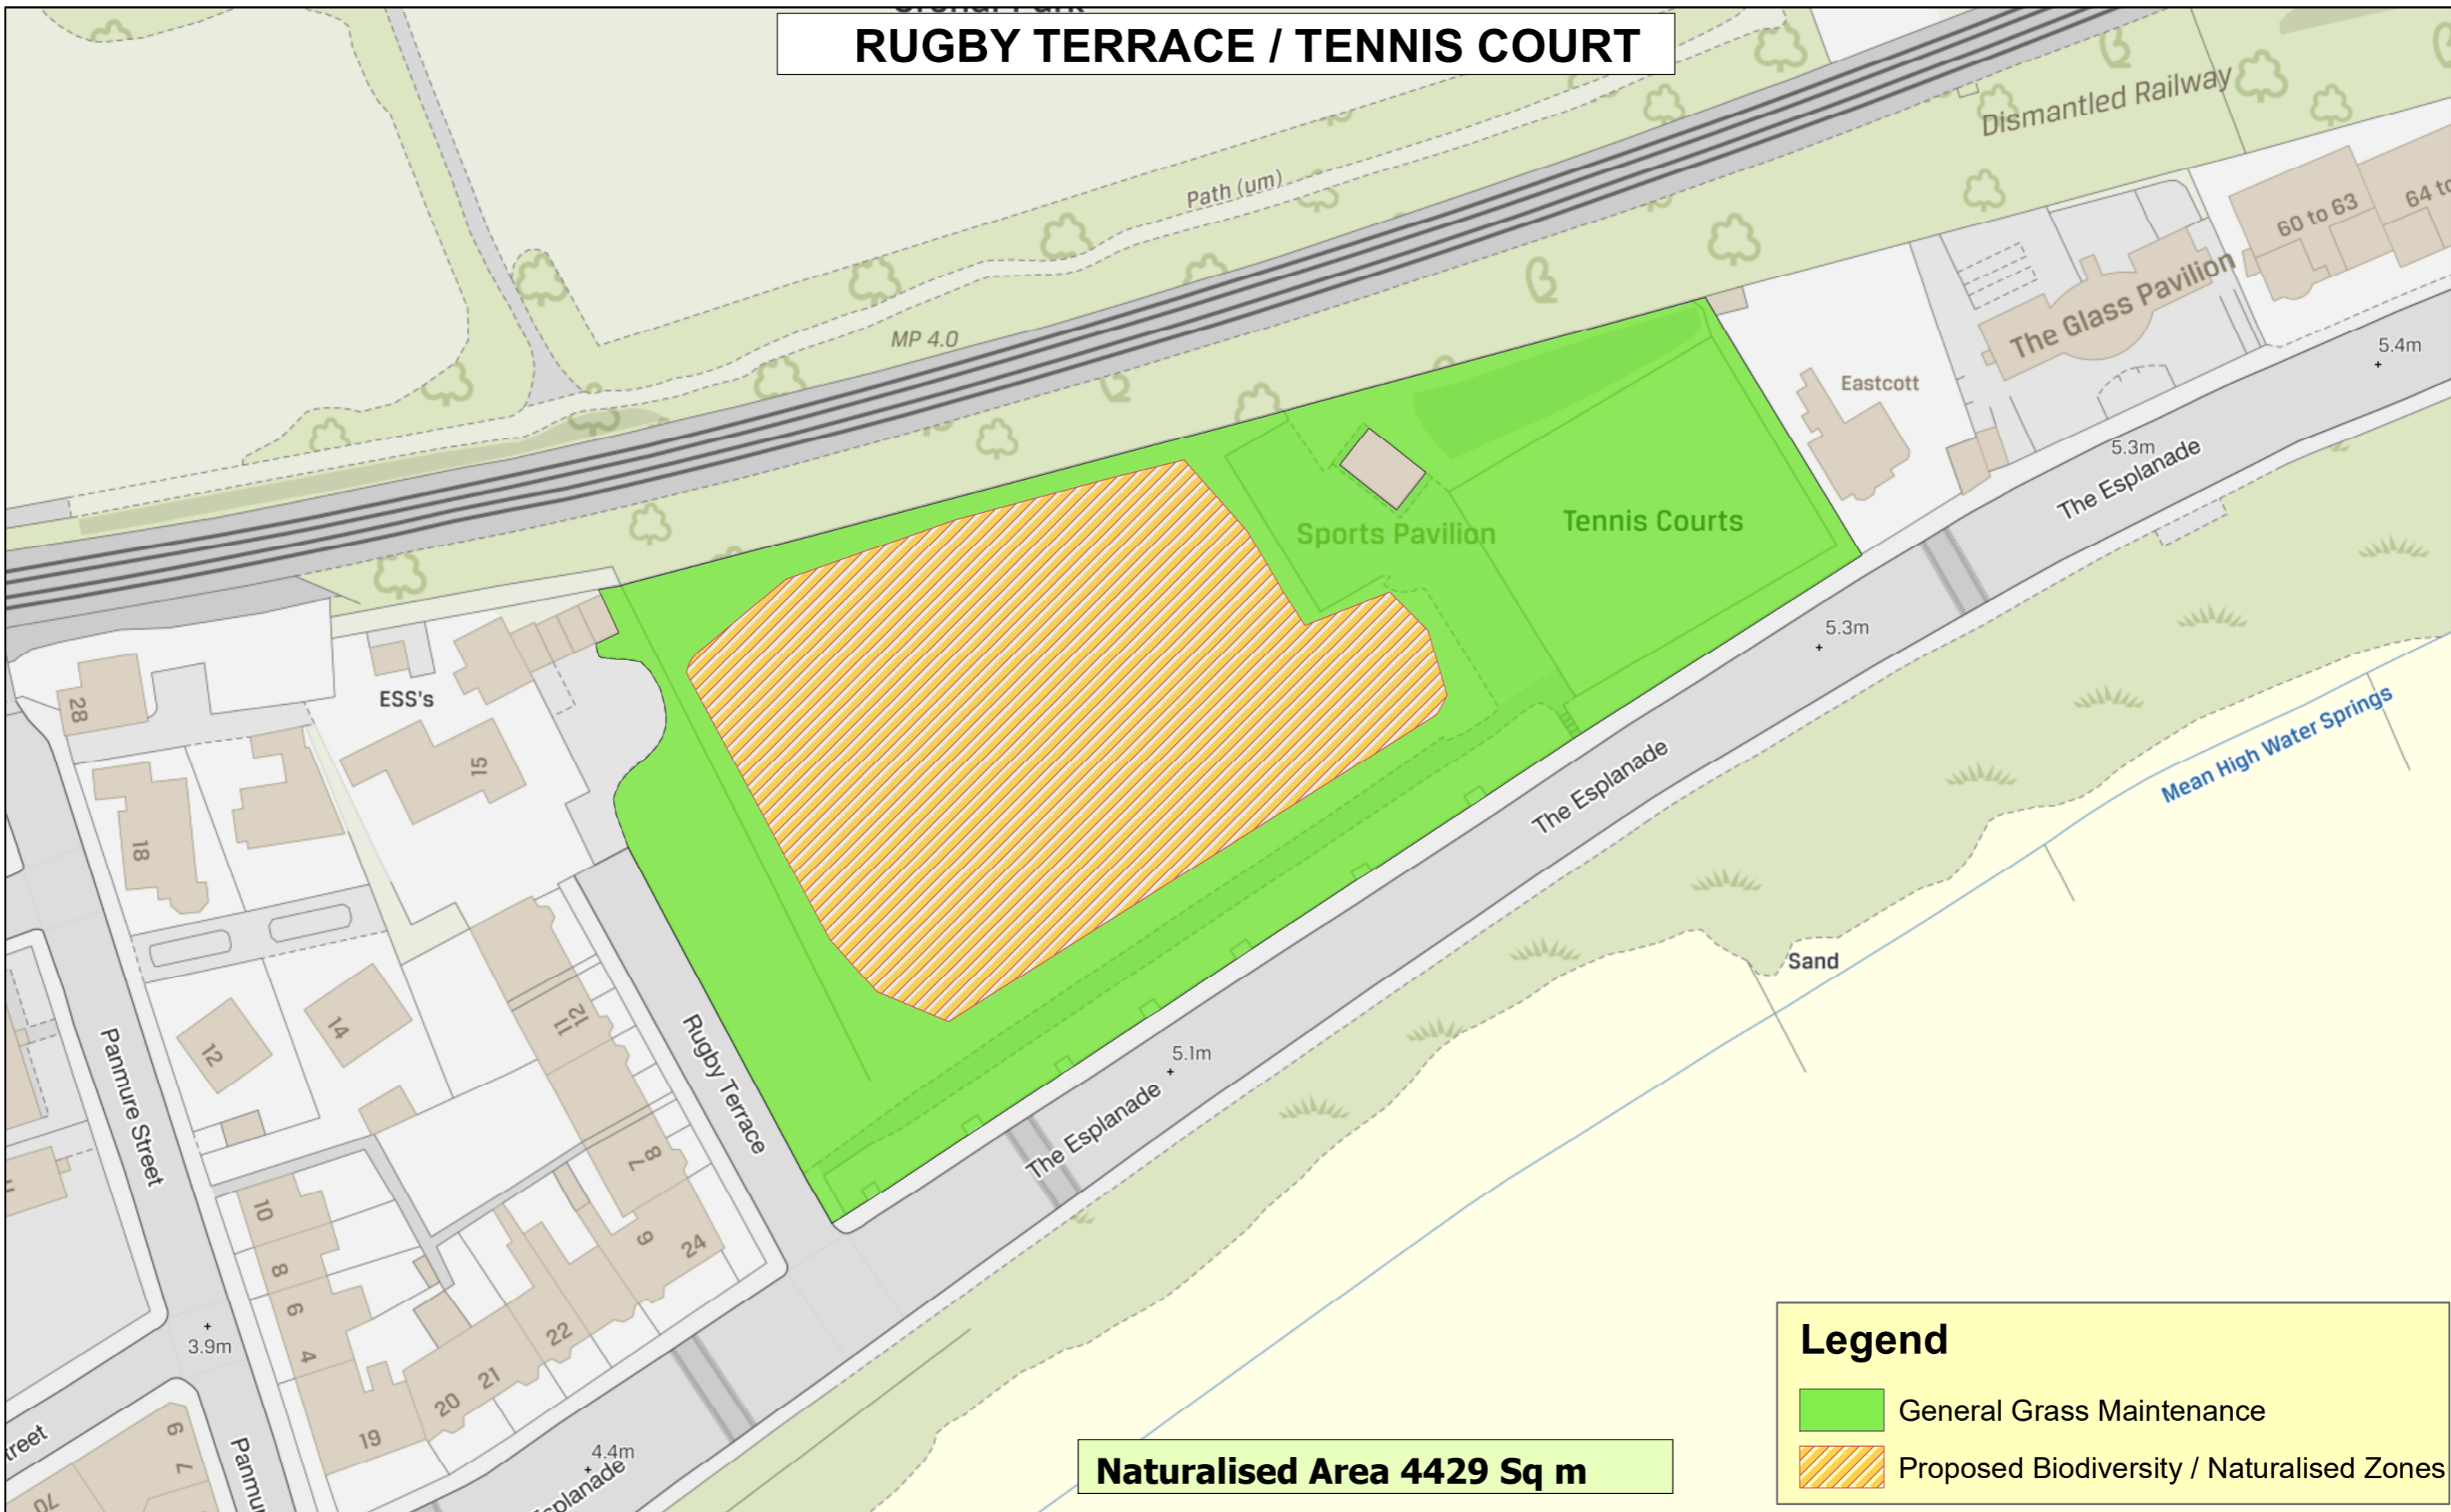

# RUGBY TERRACE / TENNIS COURT

**Naturalised Area 4429 Sq m**

**Legend**

- General Grass Maintenance
- Proposed Biodiversity / Naturalised Zones

## RUGBY TERRACE / TENNIS COURT Proposed Biodiversity / Naturalised Zones

11/06/2020