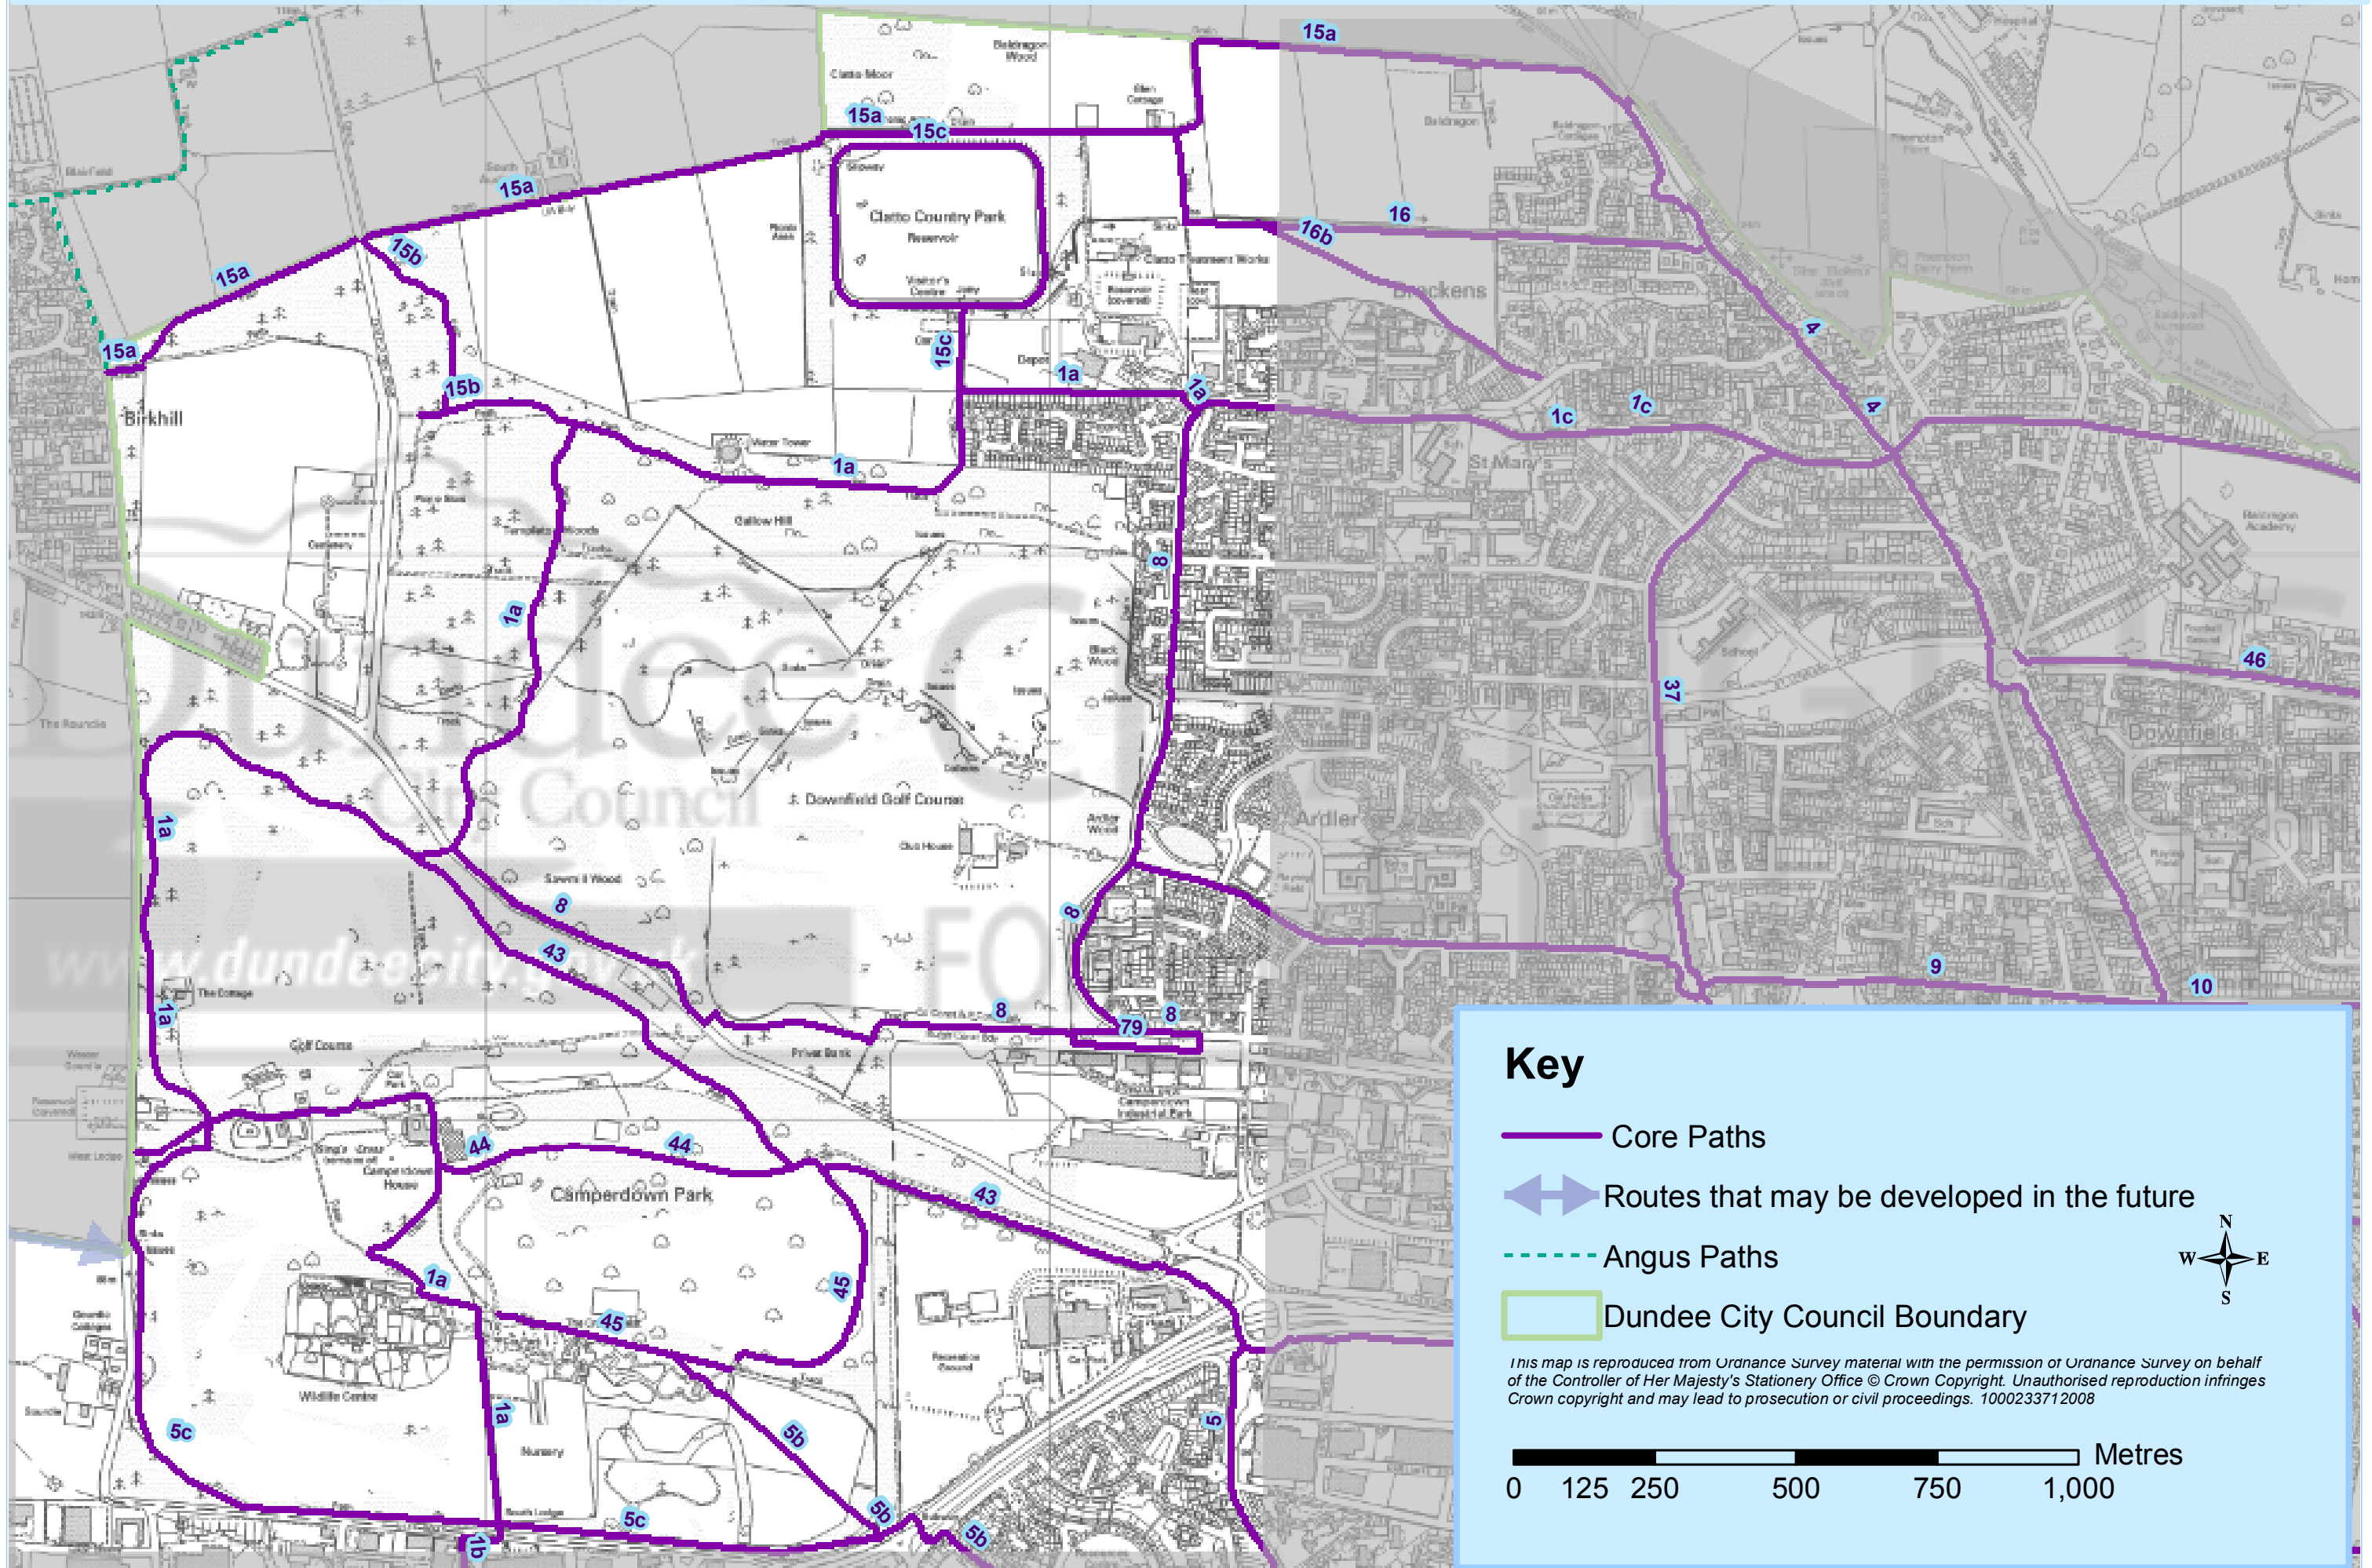

Area 2: Camperdown Country Park

Key

- Core Paths
- ↔ Routes that may be developed in the future
- - - Angus Paths
- Dundee City Council Boundary

This map is reproduced from Ordnance Survey material with the permission of Ordnance Survey on behalf of the Controller of Her Majesty's Stationery Office © Crown Copyright. Unauthorised reproduction infringes Crown copyright and may lead to prosecution or civil proceedings. 1000233712008