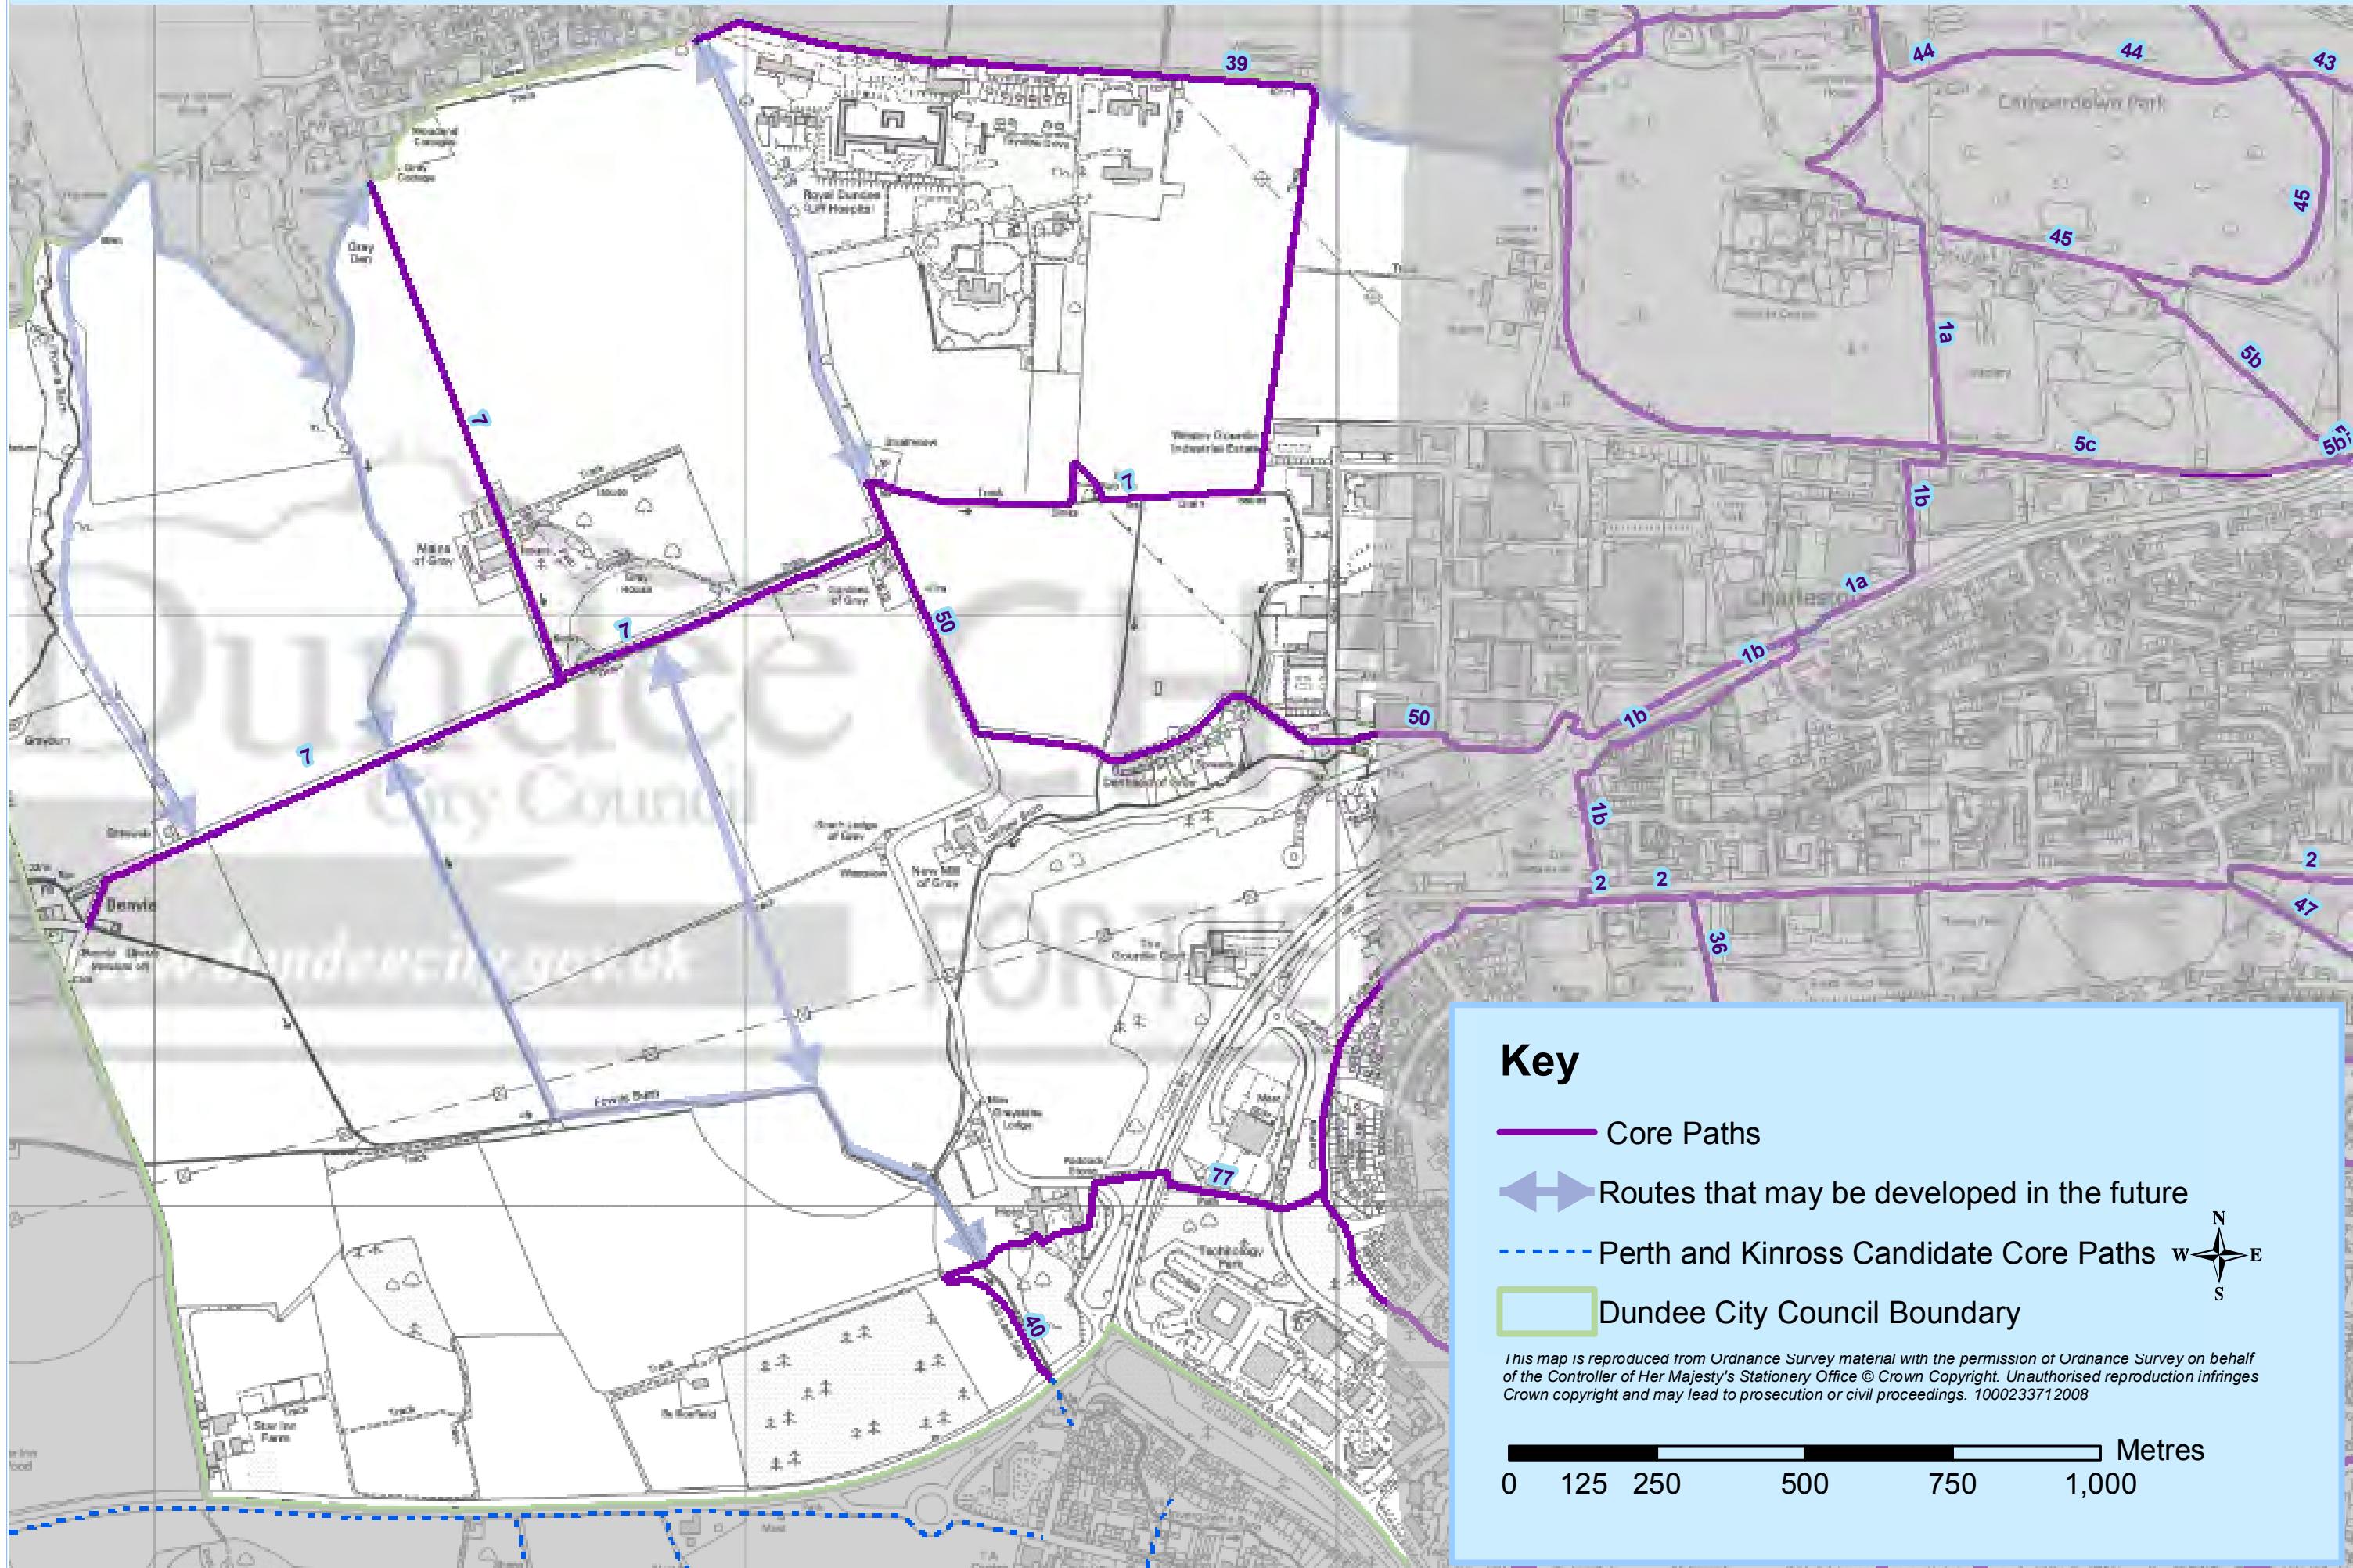

# Area 1: Western Countryside

## Key

- Core Paths
- ↔ Routes that may be developed in the future
- - - Perth and Kinross Candidate Core Paths
- Dundee City Council Boundary

*This map is reproduced from Ordnance Survey material with the permission of Ordnance Survey on behalf of the Controller of Her Majesty's Stationery Office © Crown Copyright. Unauthorised reproduction infringes Crown copyright and may lead to prosecution or civil proceedings. 1000233712008*