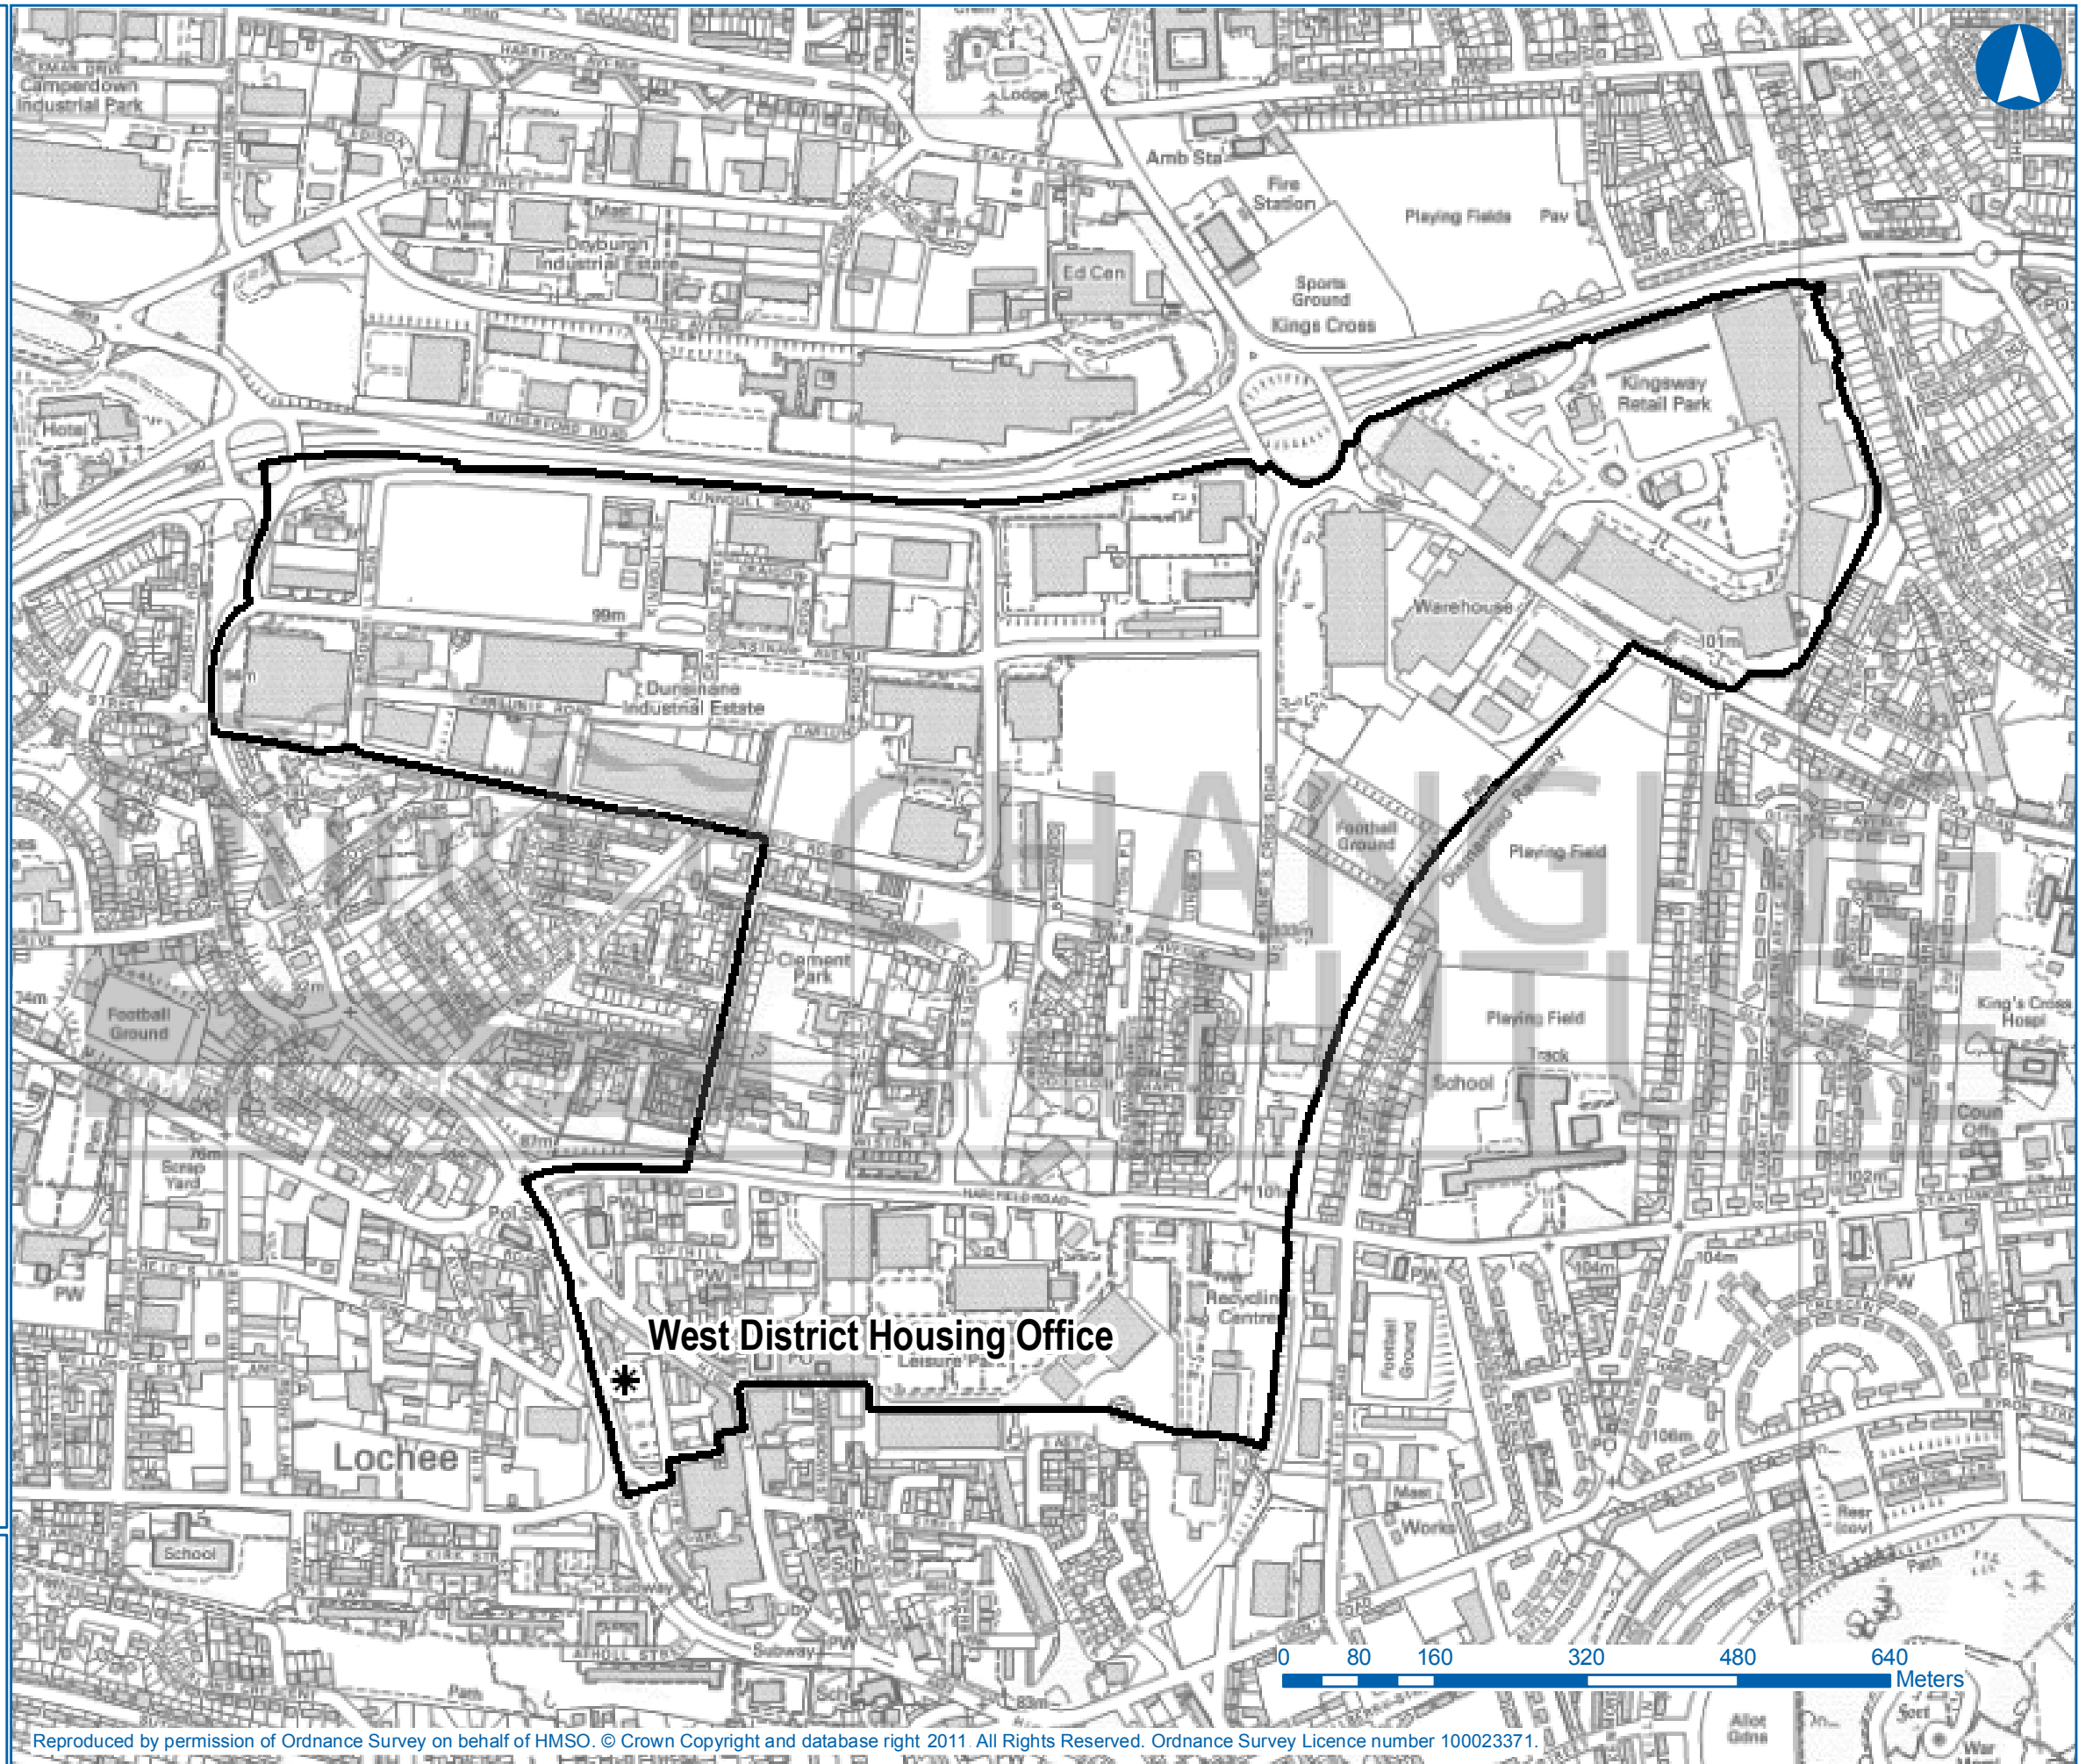

Polling District
WAY

Lochee Ward

* Polling Station

Electorate Count: 667
(26 April 2011)

Household Count: 468
(1 June 2011)

Tayside House,
28 Crichton Street, Dundee, DD1 3RB

Reproduced by permission of Ordnance Survey on behalf of HMSO. © Crown Copyright and database right 2011. All Rights Reserved. Ordnance Survey Licence number 100023371.