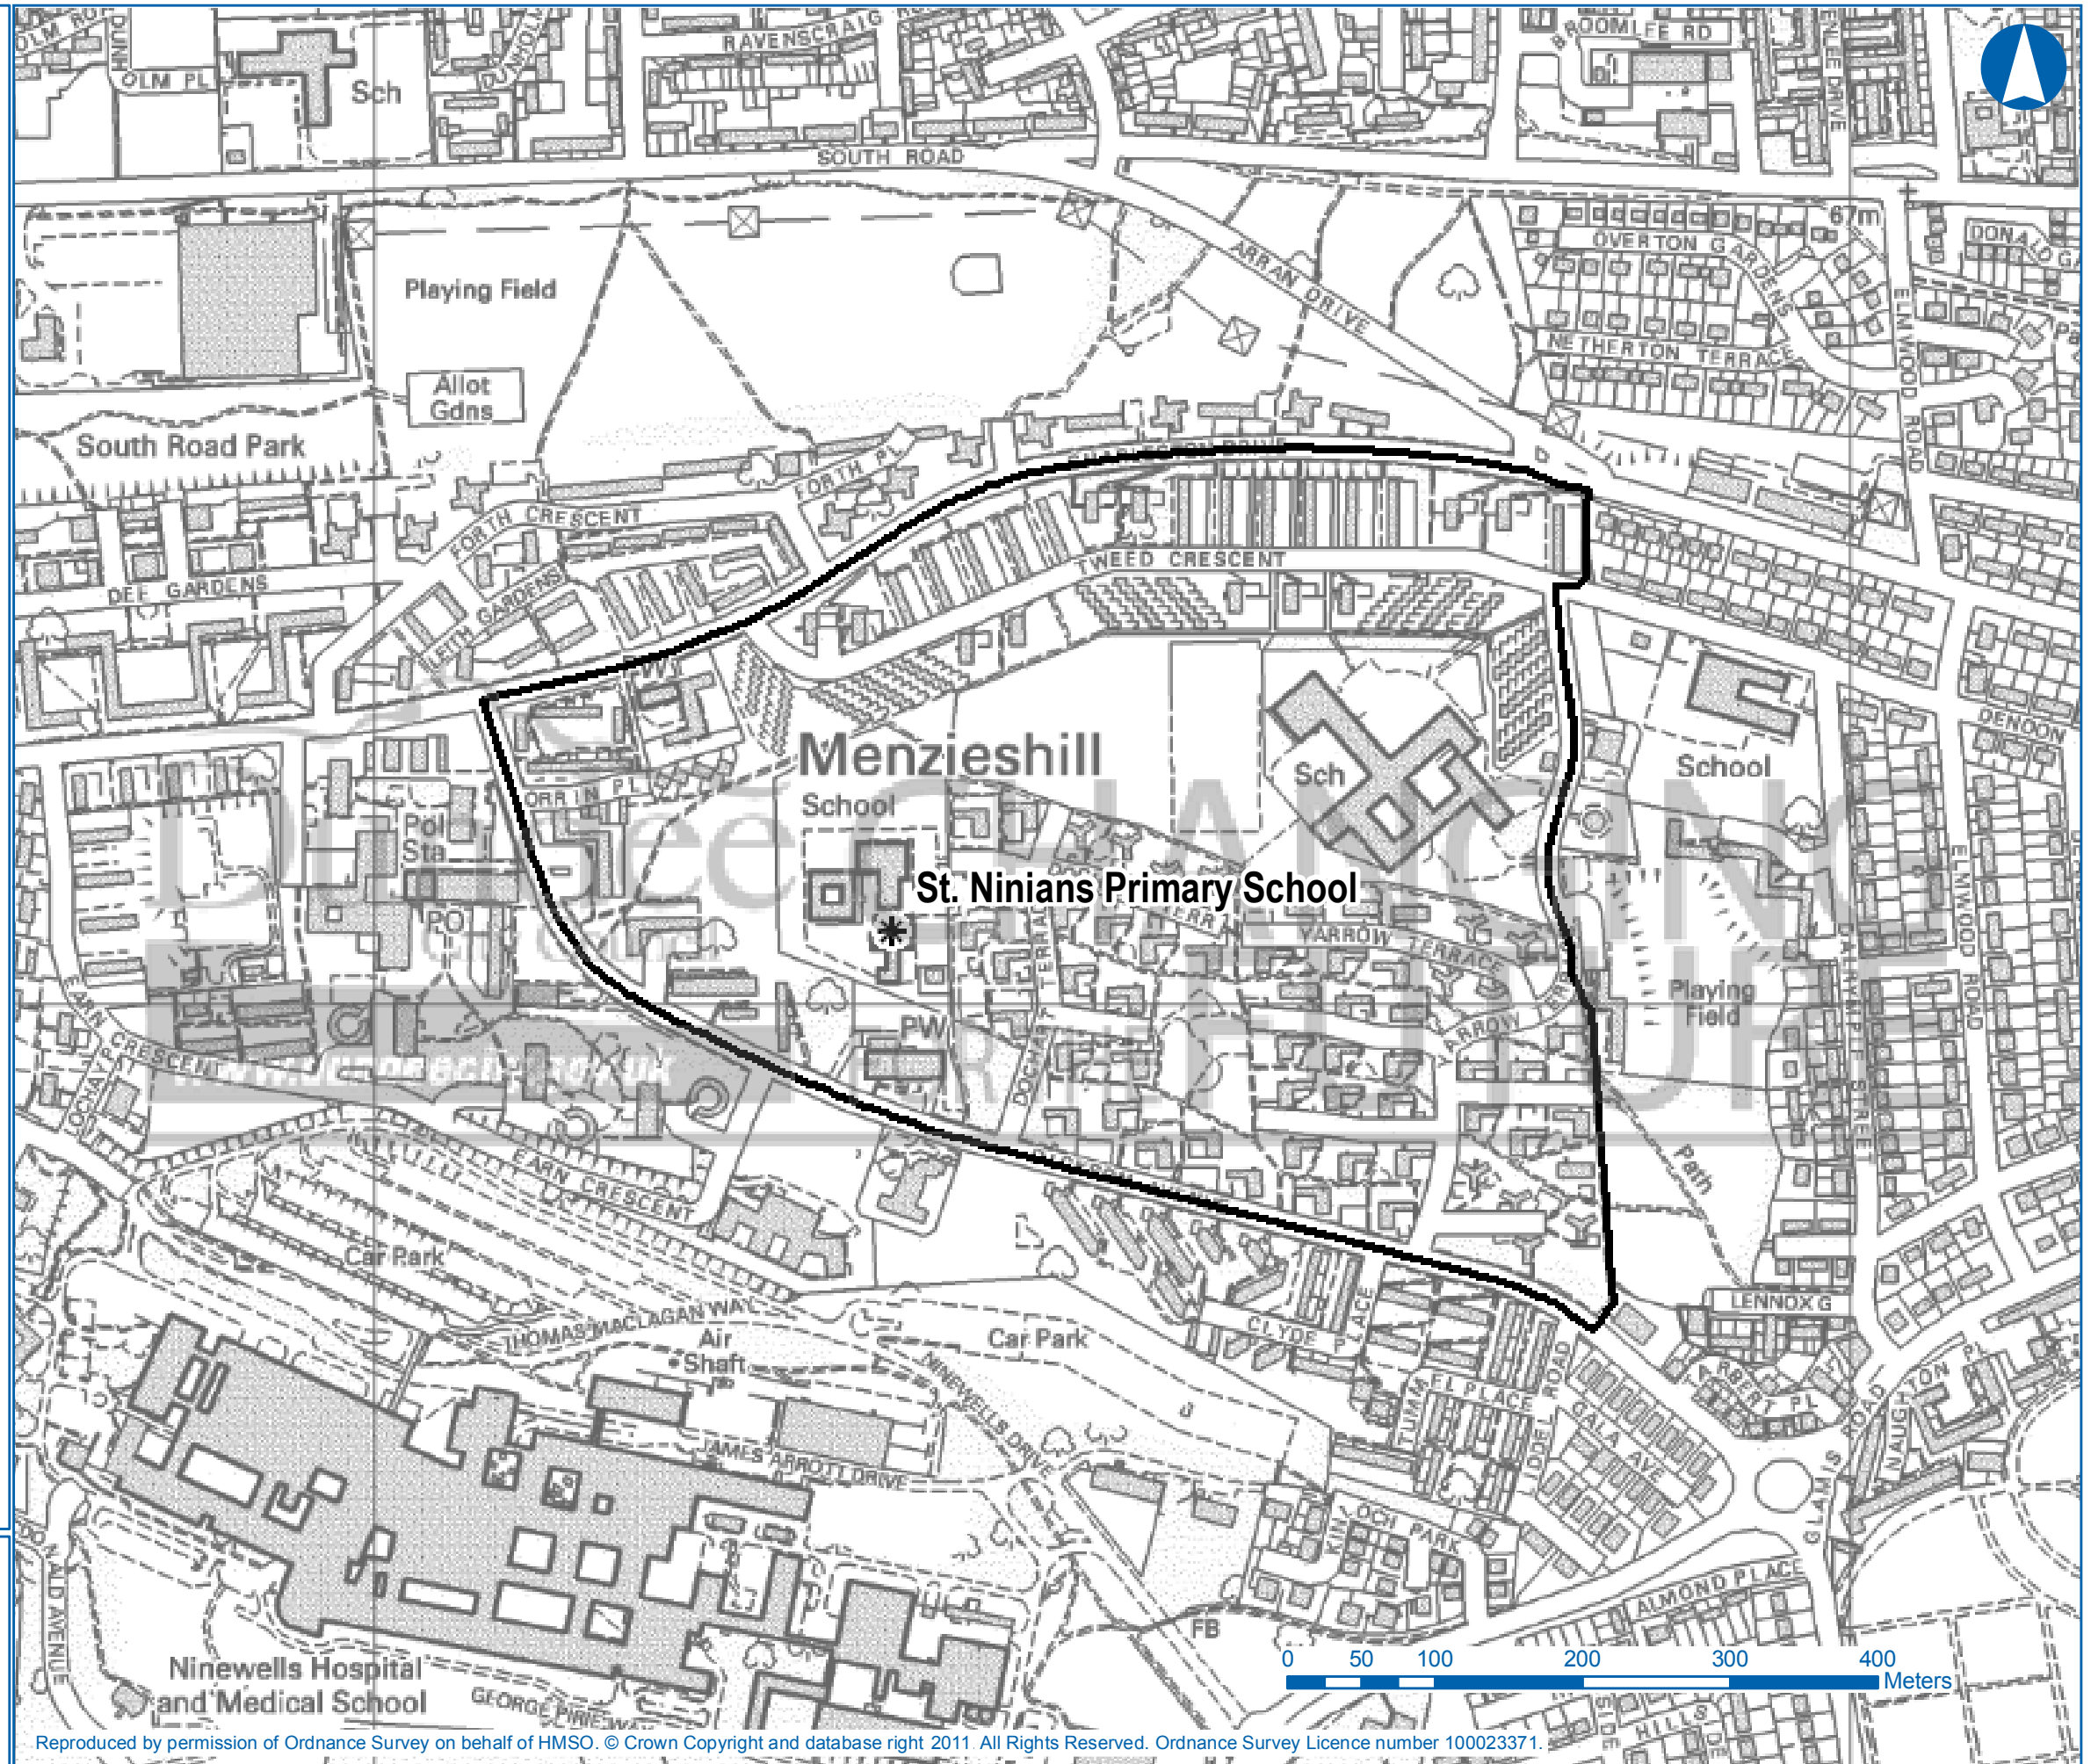

Polling District
WAH

Lochee Ward

* Polling Station

Electorate Count: 1087
(26 April 2011)

Household Count: 778
(1 June 2011)

Tayside House,
28 Crichton Street, Dundee, DD1 3RB

Reproduced by permission of Ordnance Survey on behalf of HMSO. © Crown Copyright and database right 2011. All Rights Reserved. Ordnance Survey Licence number 100023371.