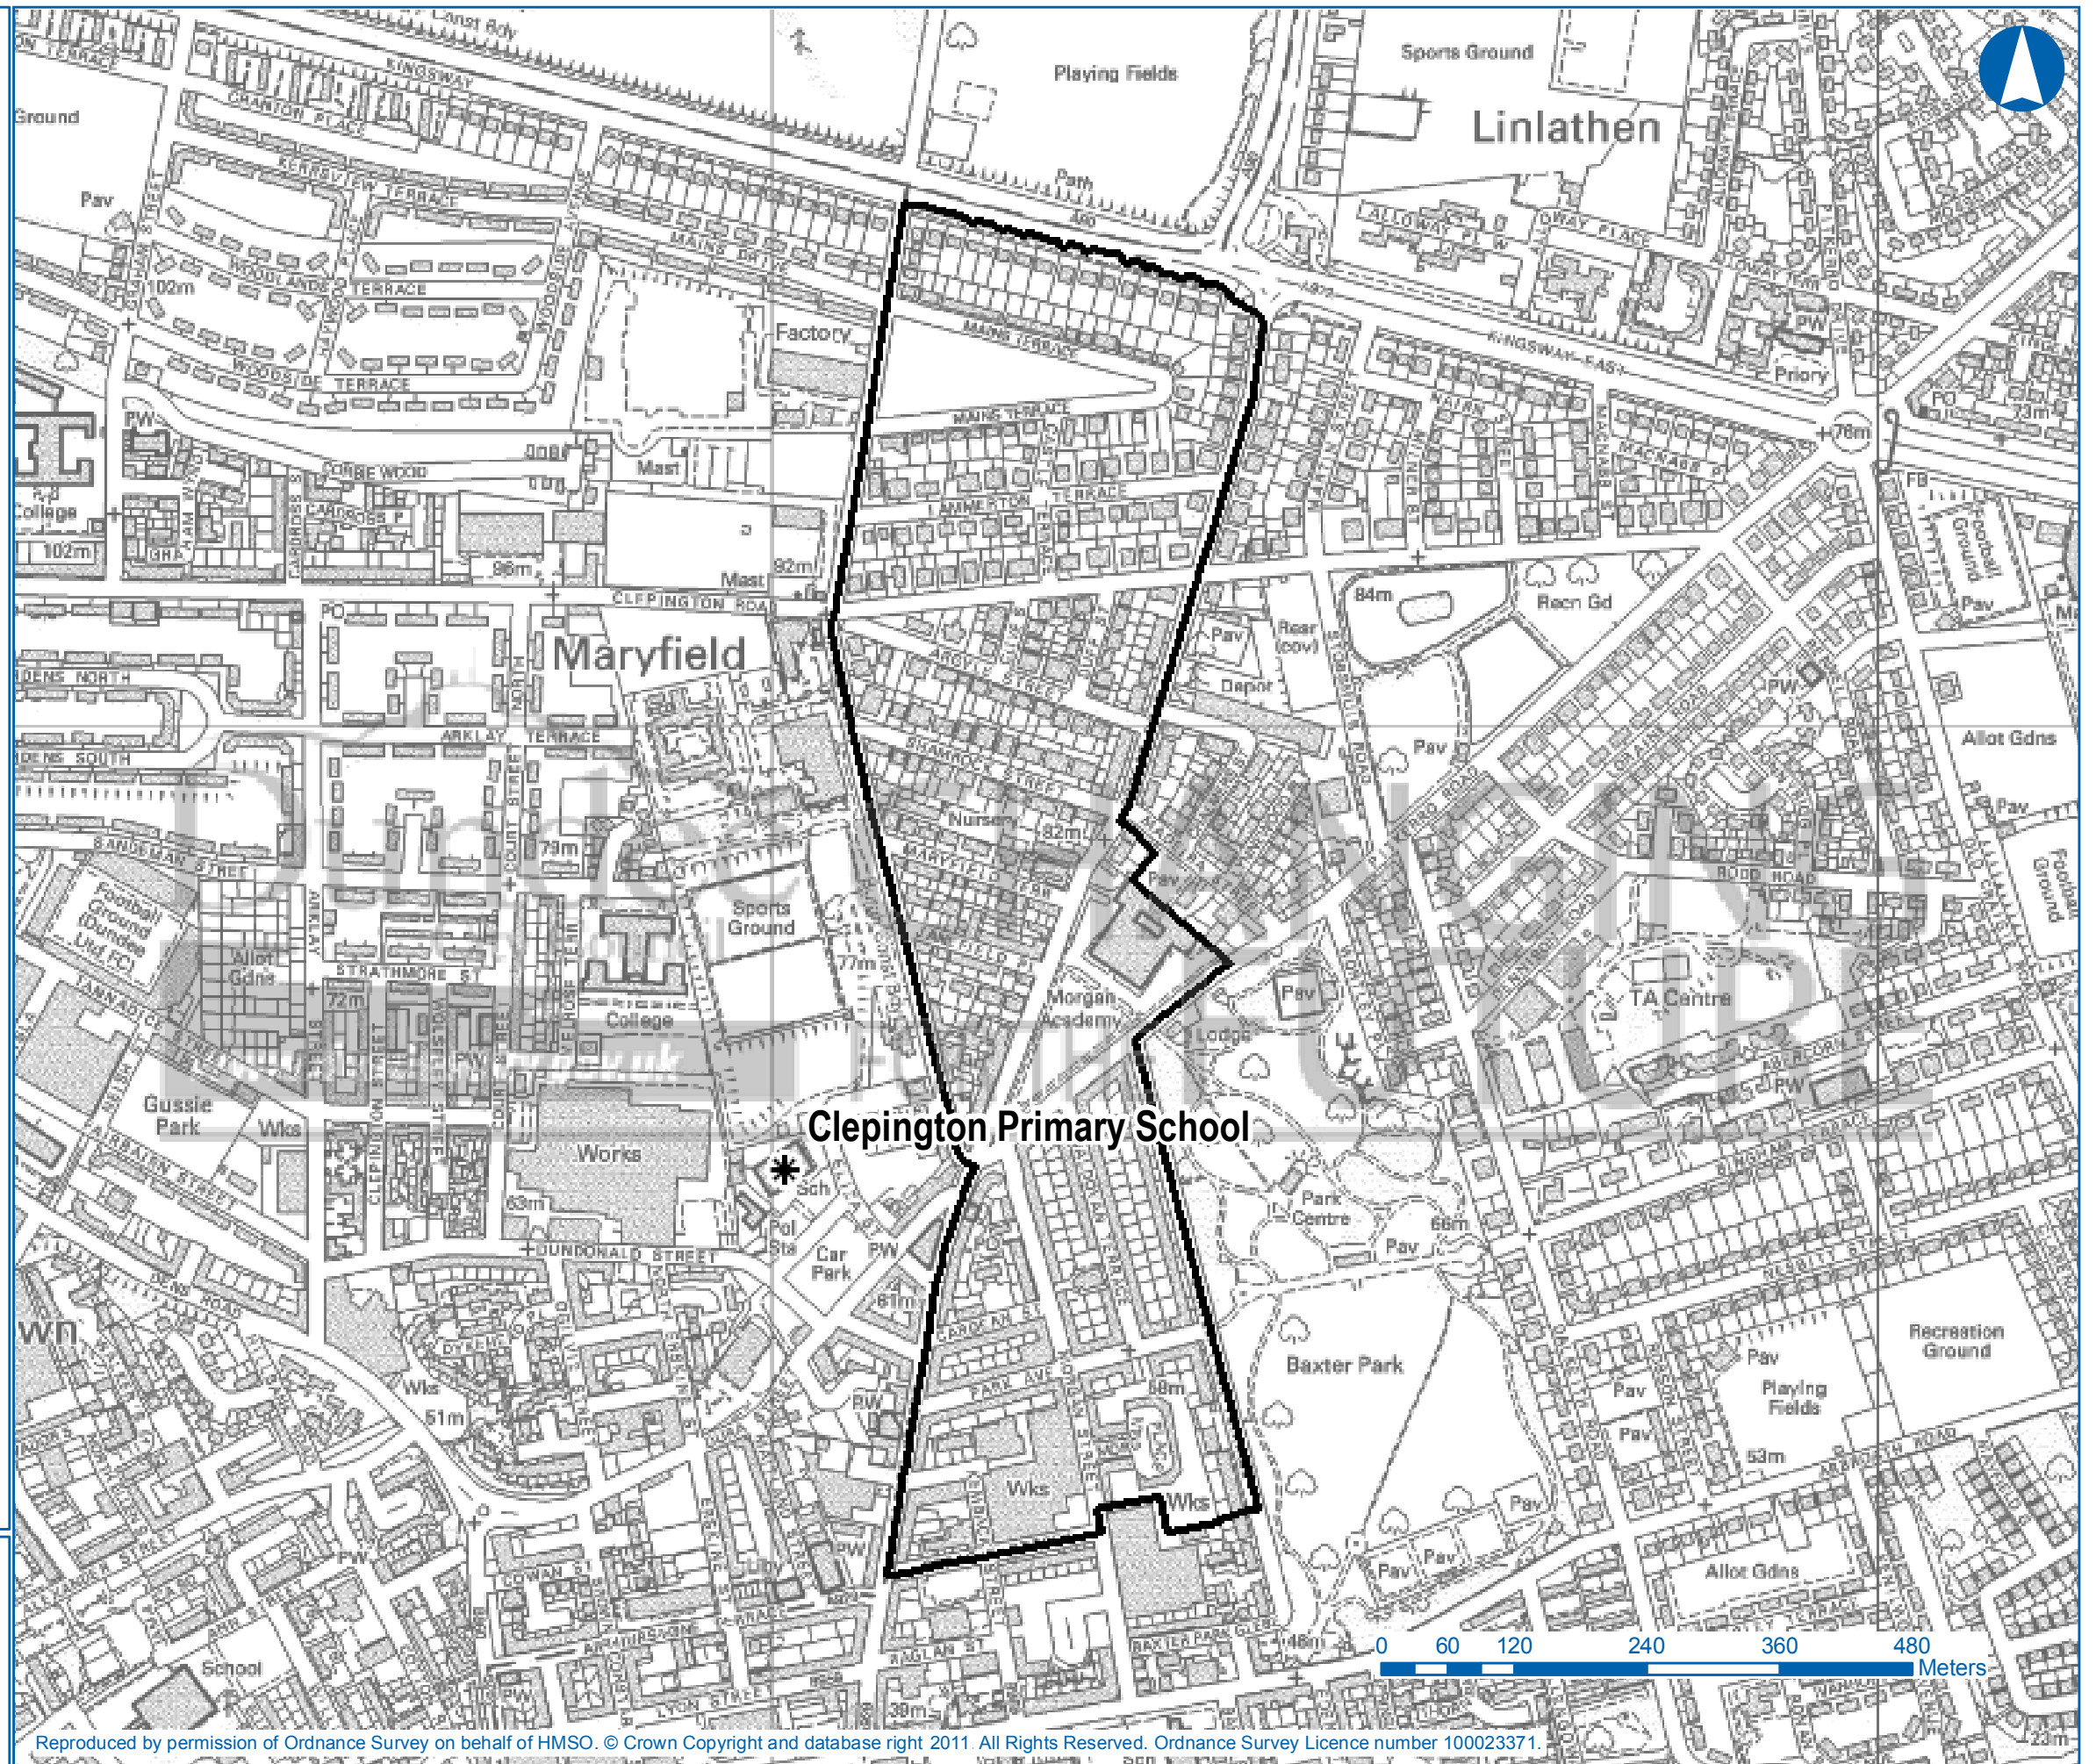

**Polling District  
EXI**

Maryfield Ward

\* Polling Station

**Electorate Count: 2085**  
(26 April 2011)

**Household Count: 1554**  
(1 June 2011)

Tayside House,  
28 Crichton Street, Dundee, DD1 3RB

Reproduced by permission of Ordnance Survey on behalf of HMSO. © Crown Copyright and database right 2011. All Rights Reserved. Ordnance Survey Licence number 100023371.