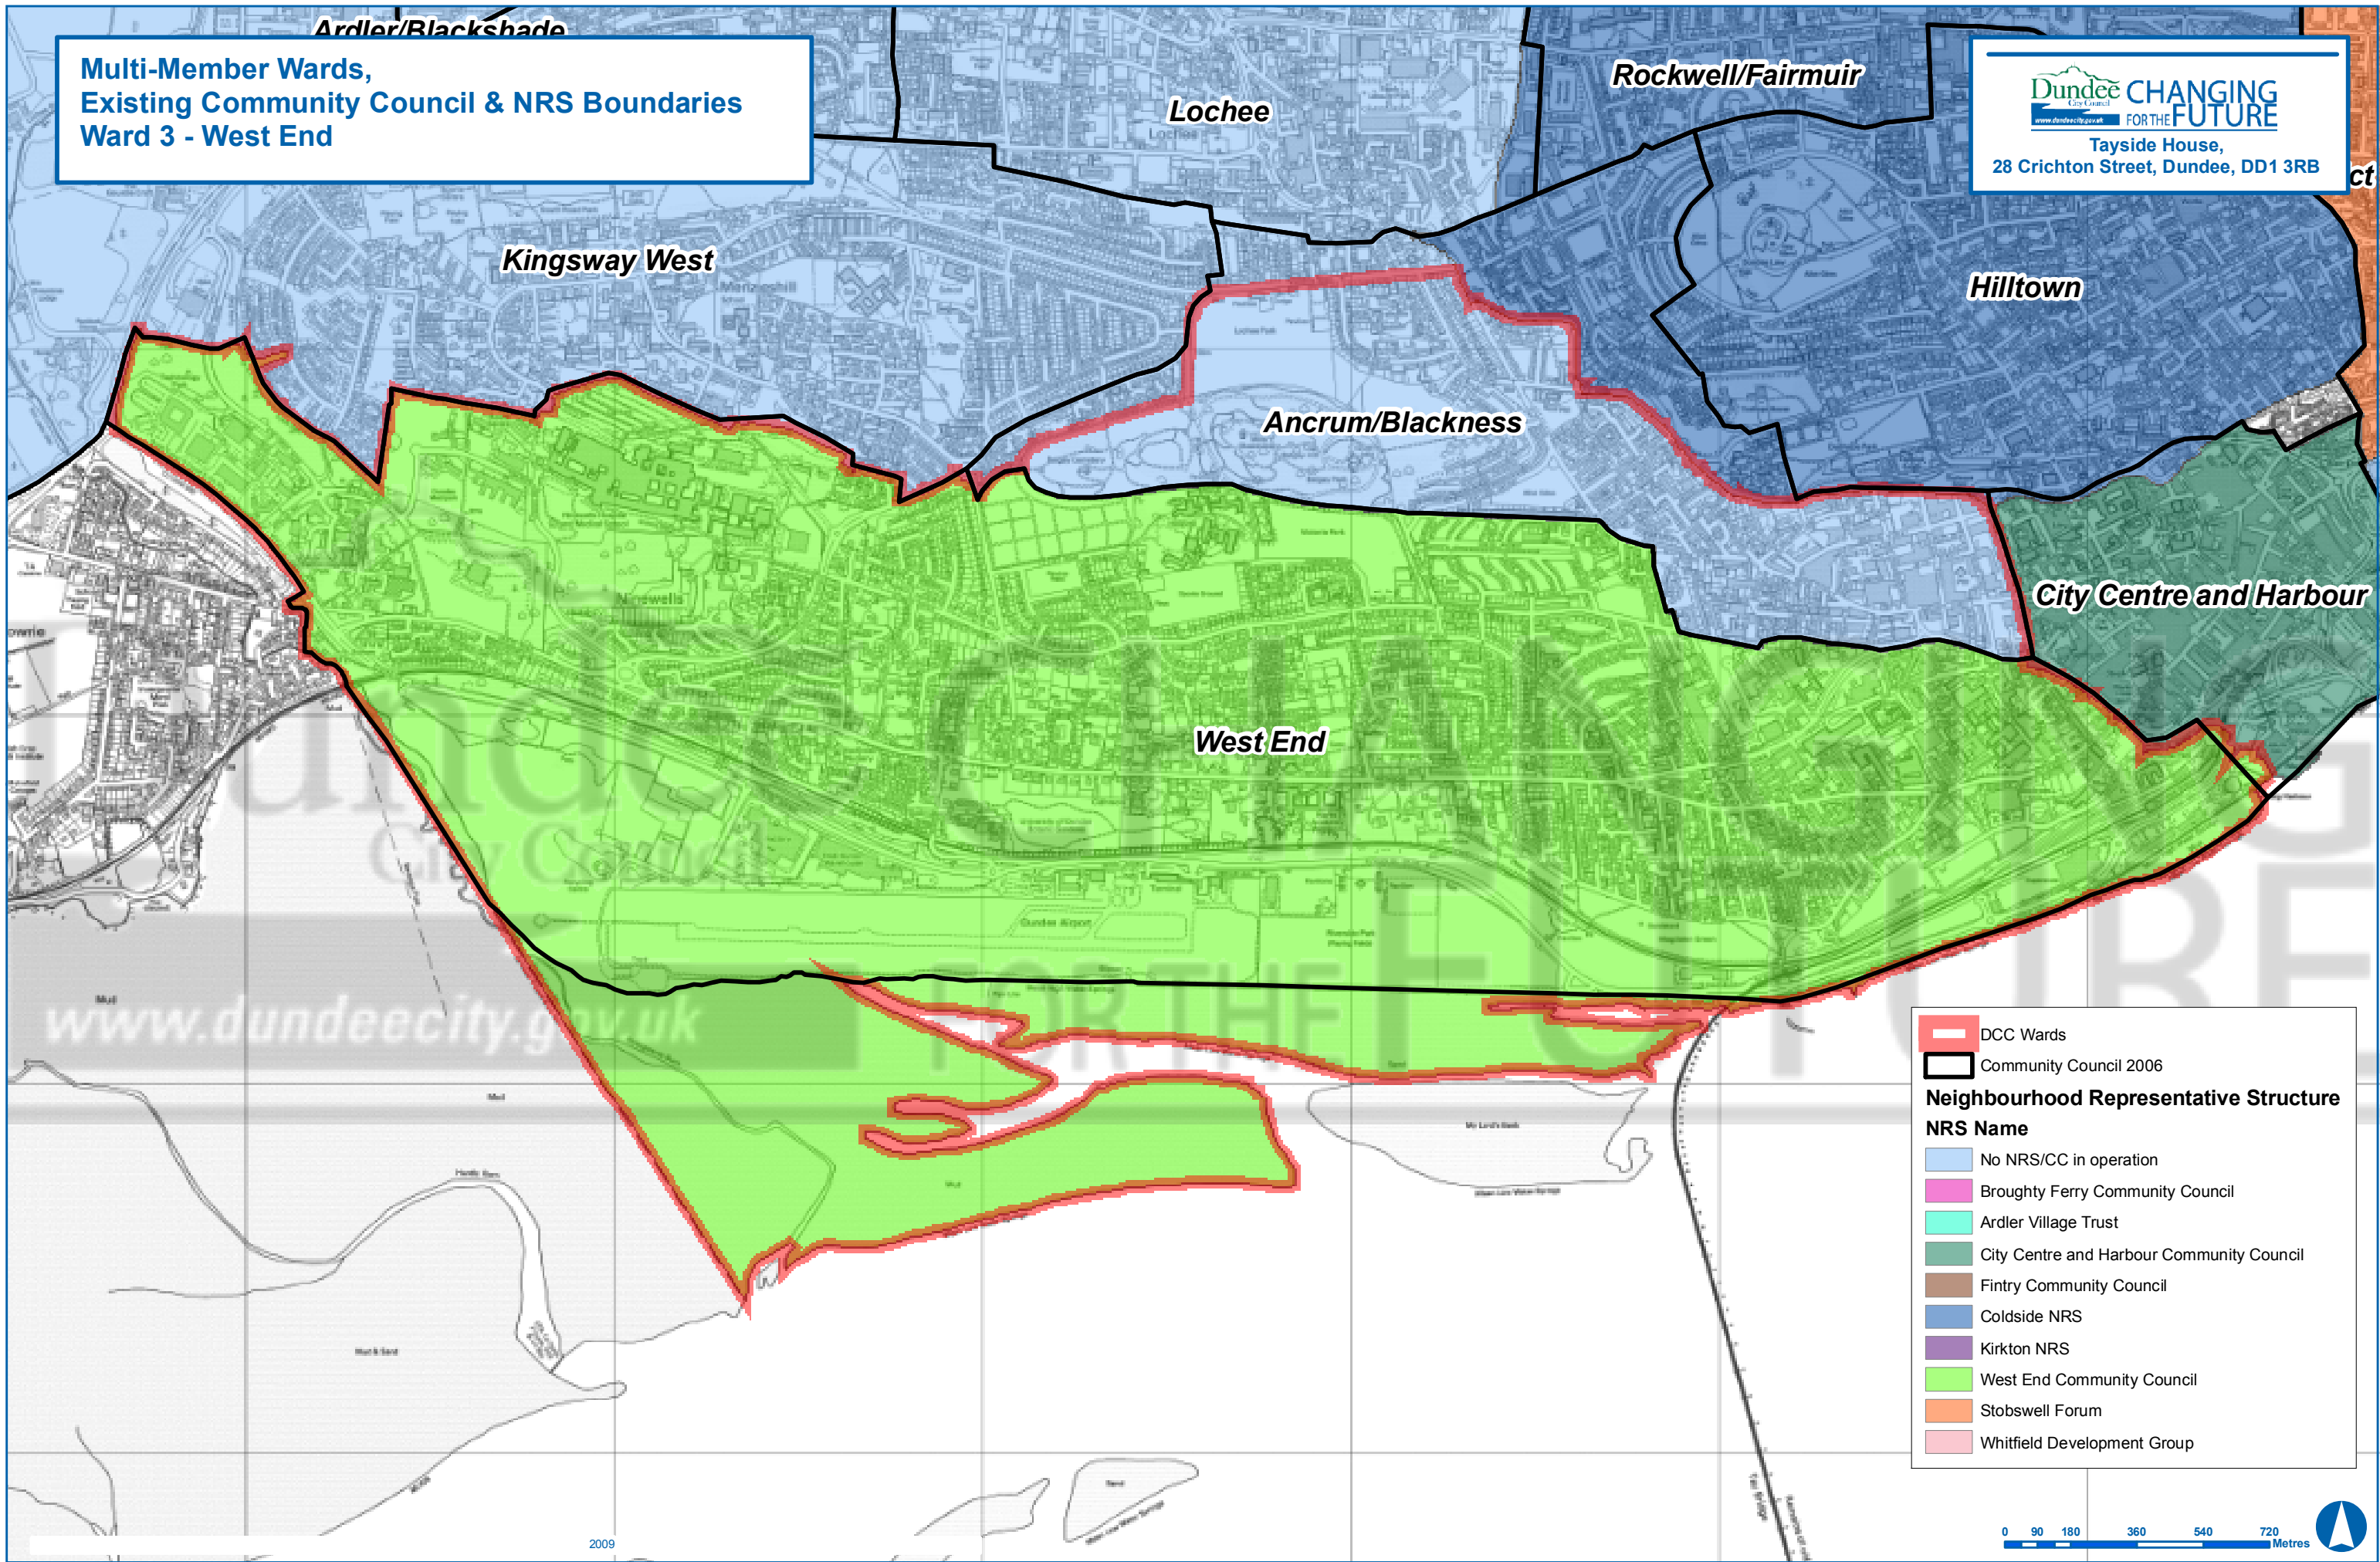

**Multi-Member Wards,  
Existing Community Council & NRS Boundaries  
Ward 3 - West End**

**Dundee City Council**  
**CHANGING FOR THE FUTURE**  
 Tayside House,  
 28 Crichton Street, Dundee, DD1 3RB

**Neighbourhood Representative Structure**  
**NRS Name**