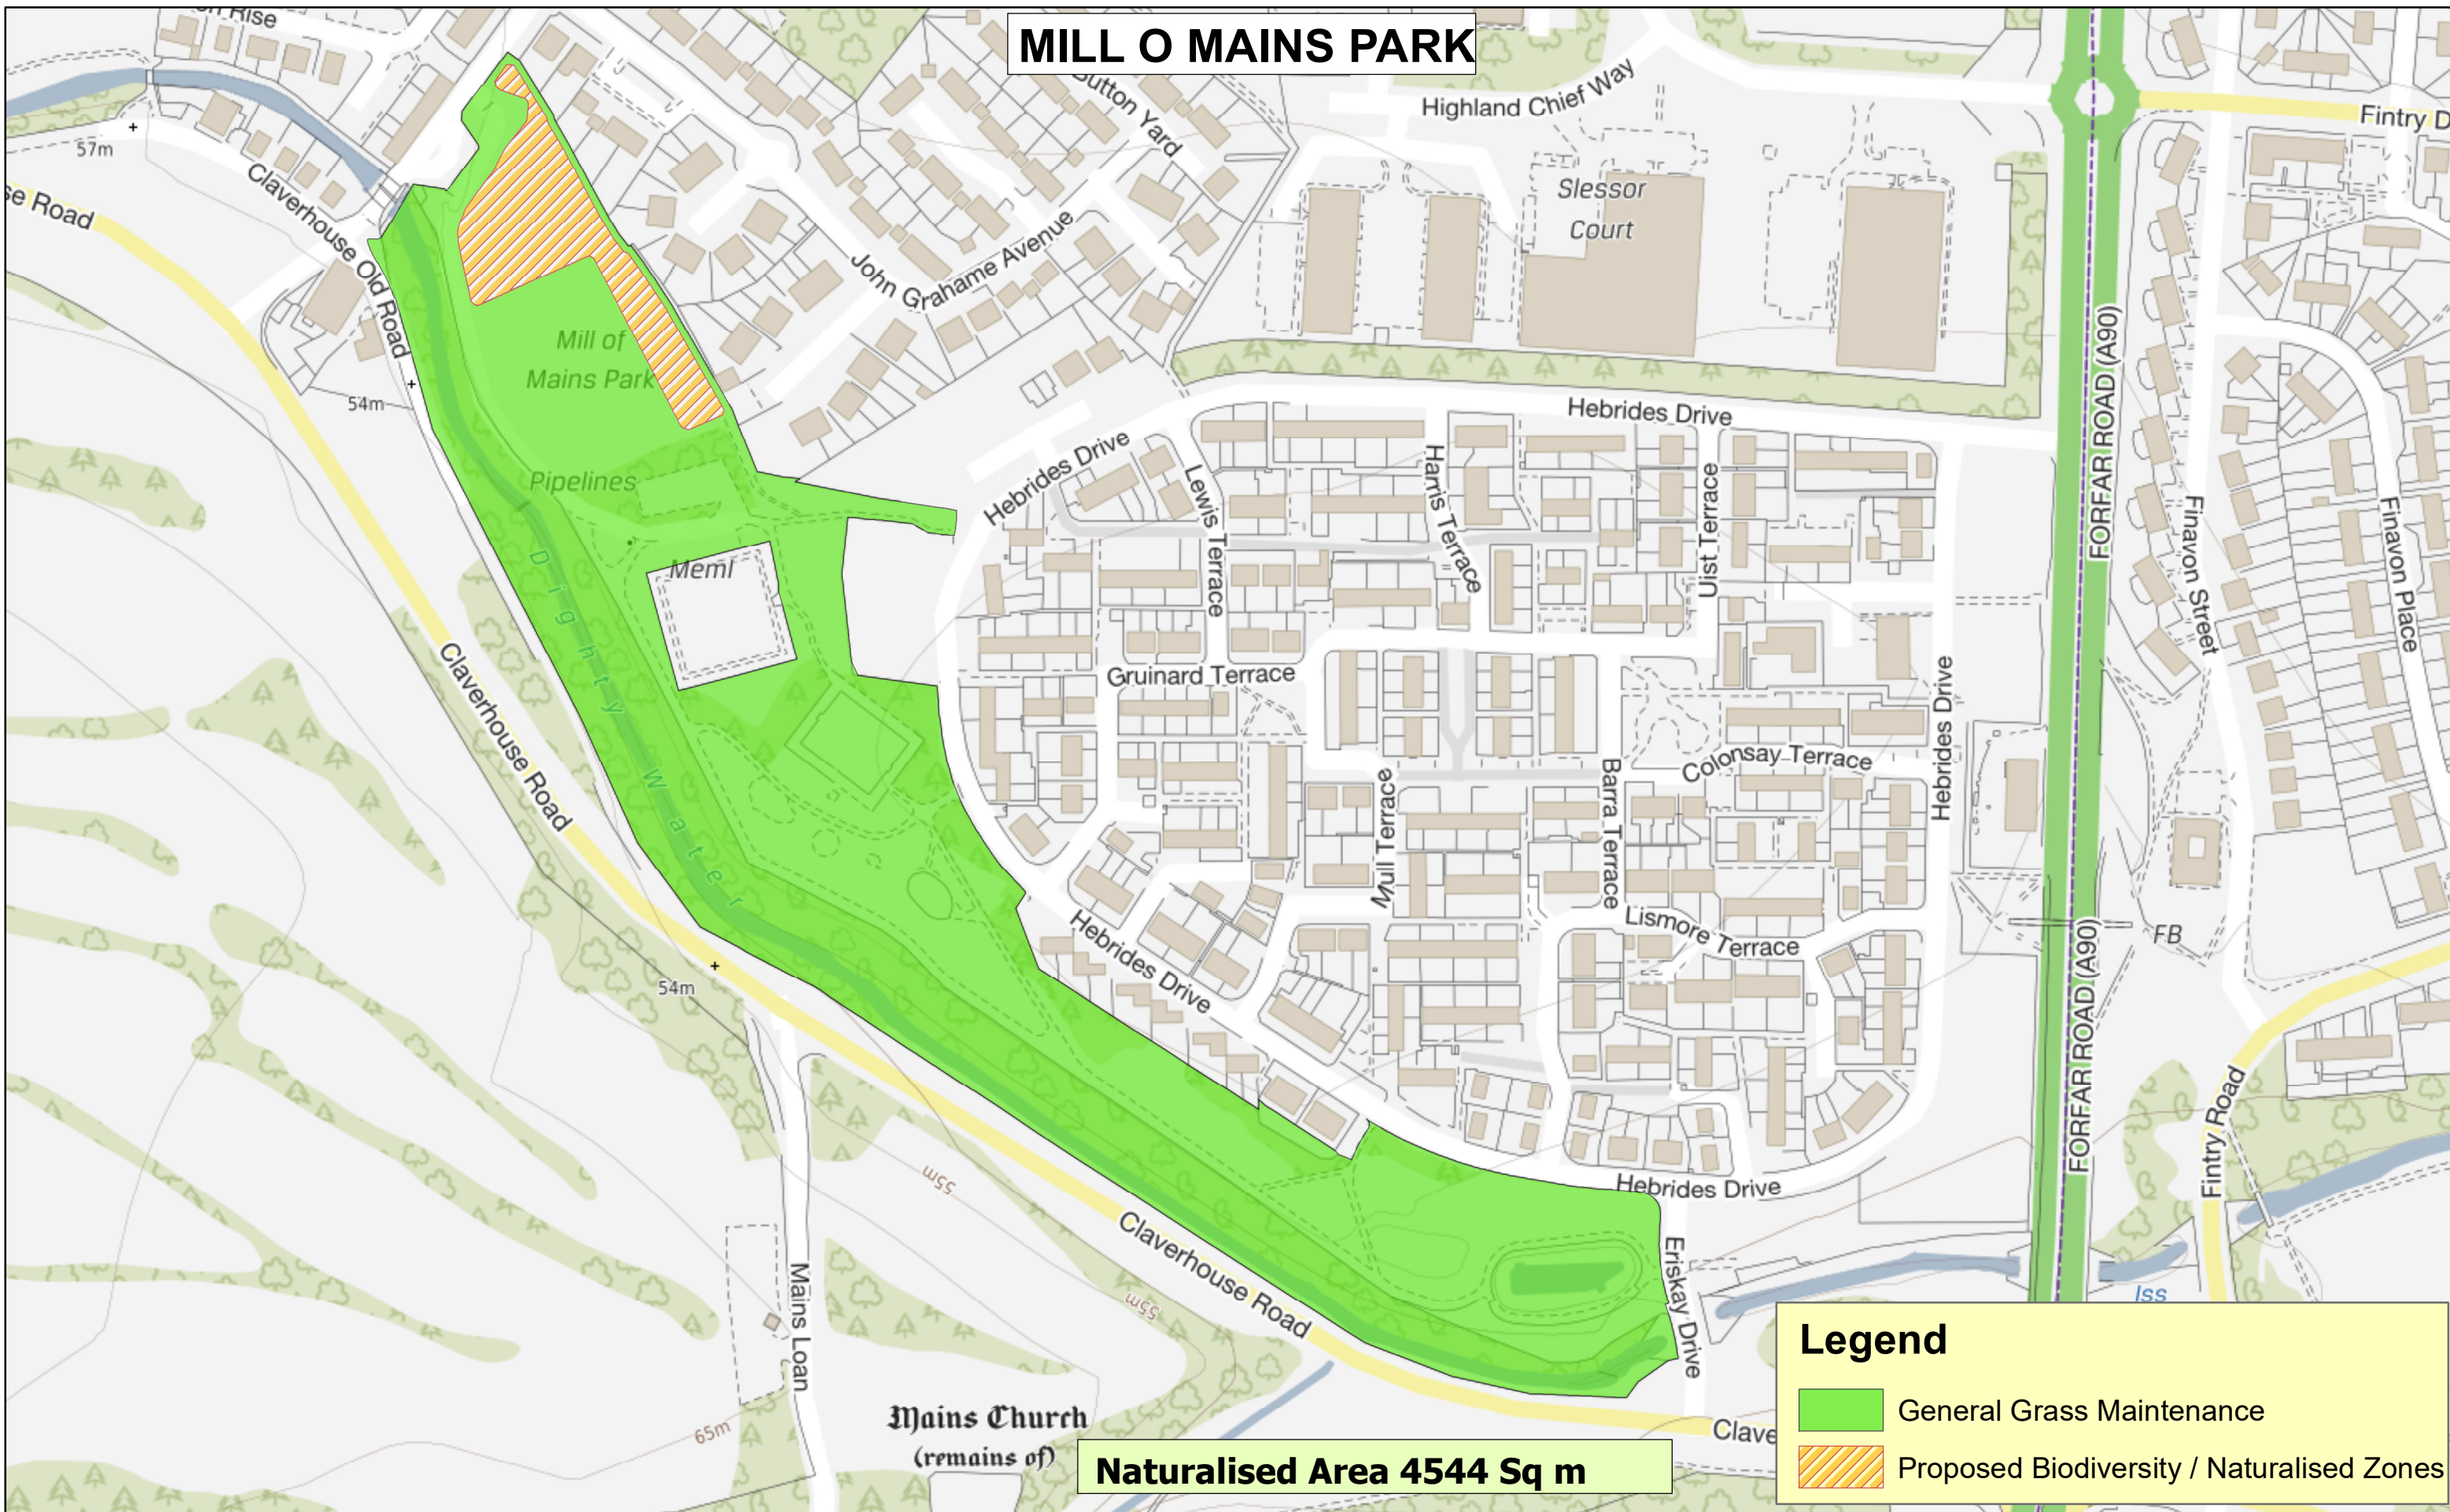

MILL O MAINS PARK

Naturalised Area 4544 Sq m

Legend

- General Grass Maintenance
- Proposed Biodiversity / Naturalised Zones

MILL O MAINS PARK Proposed Biodiversity / Naturalised Zones

11/06/2020