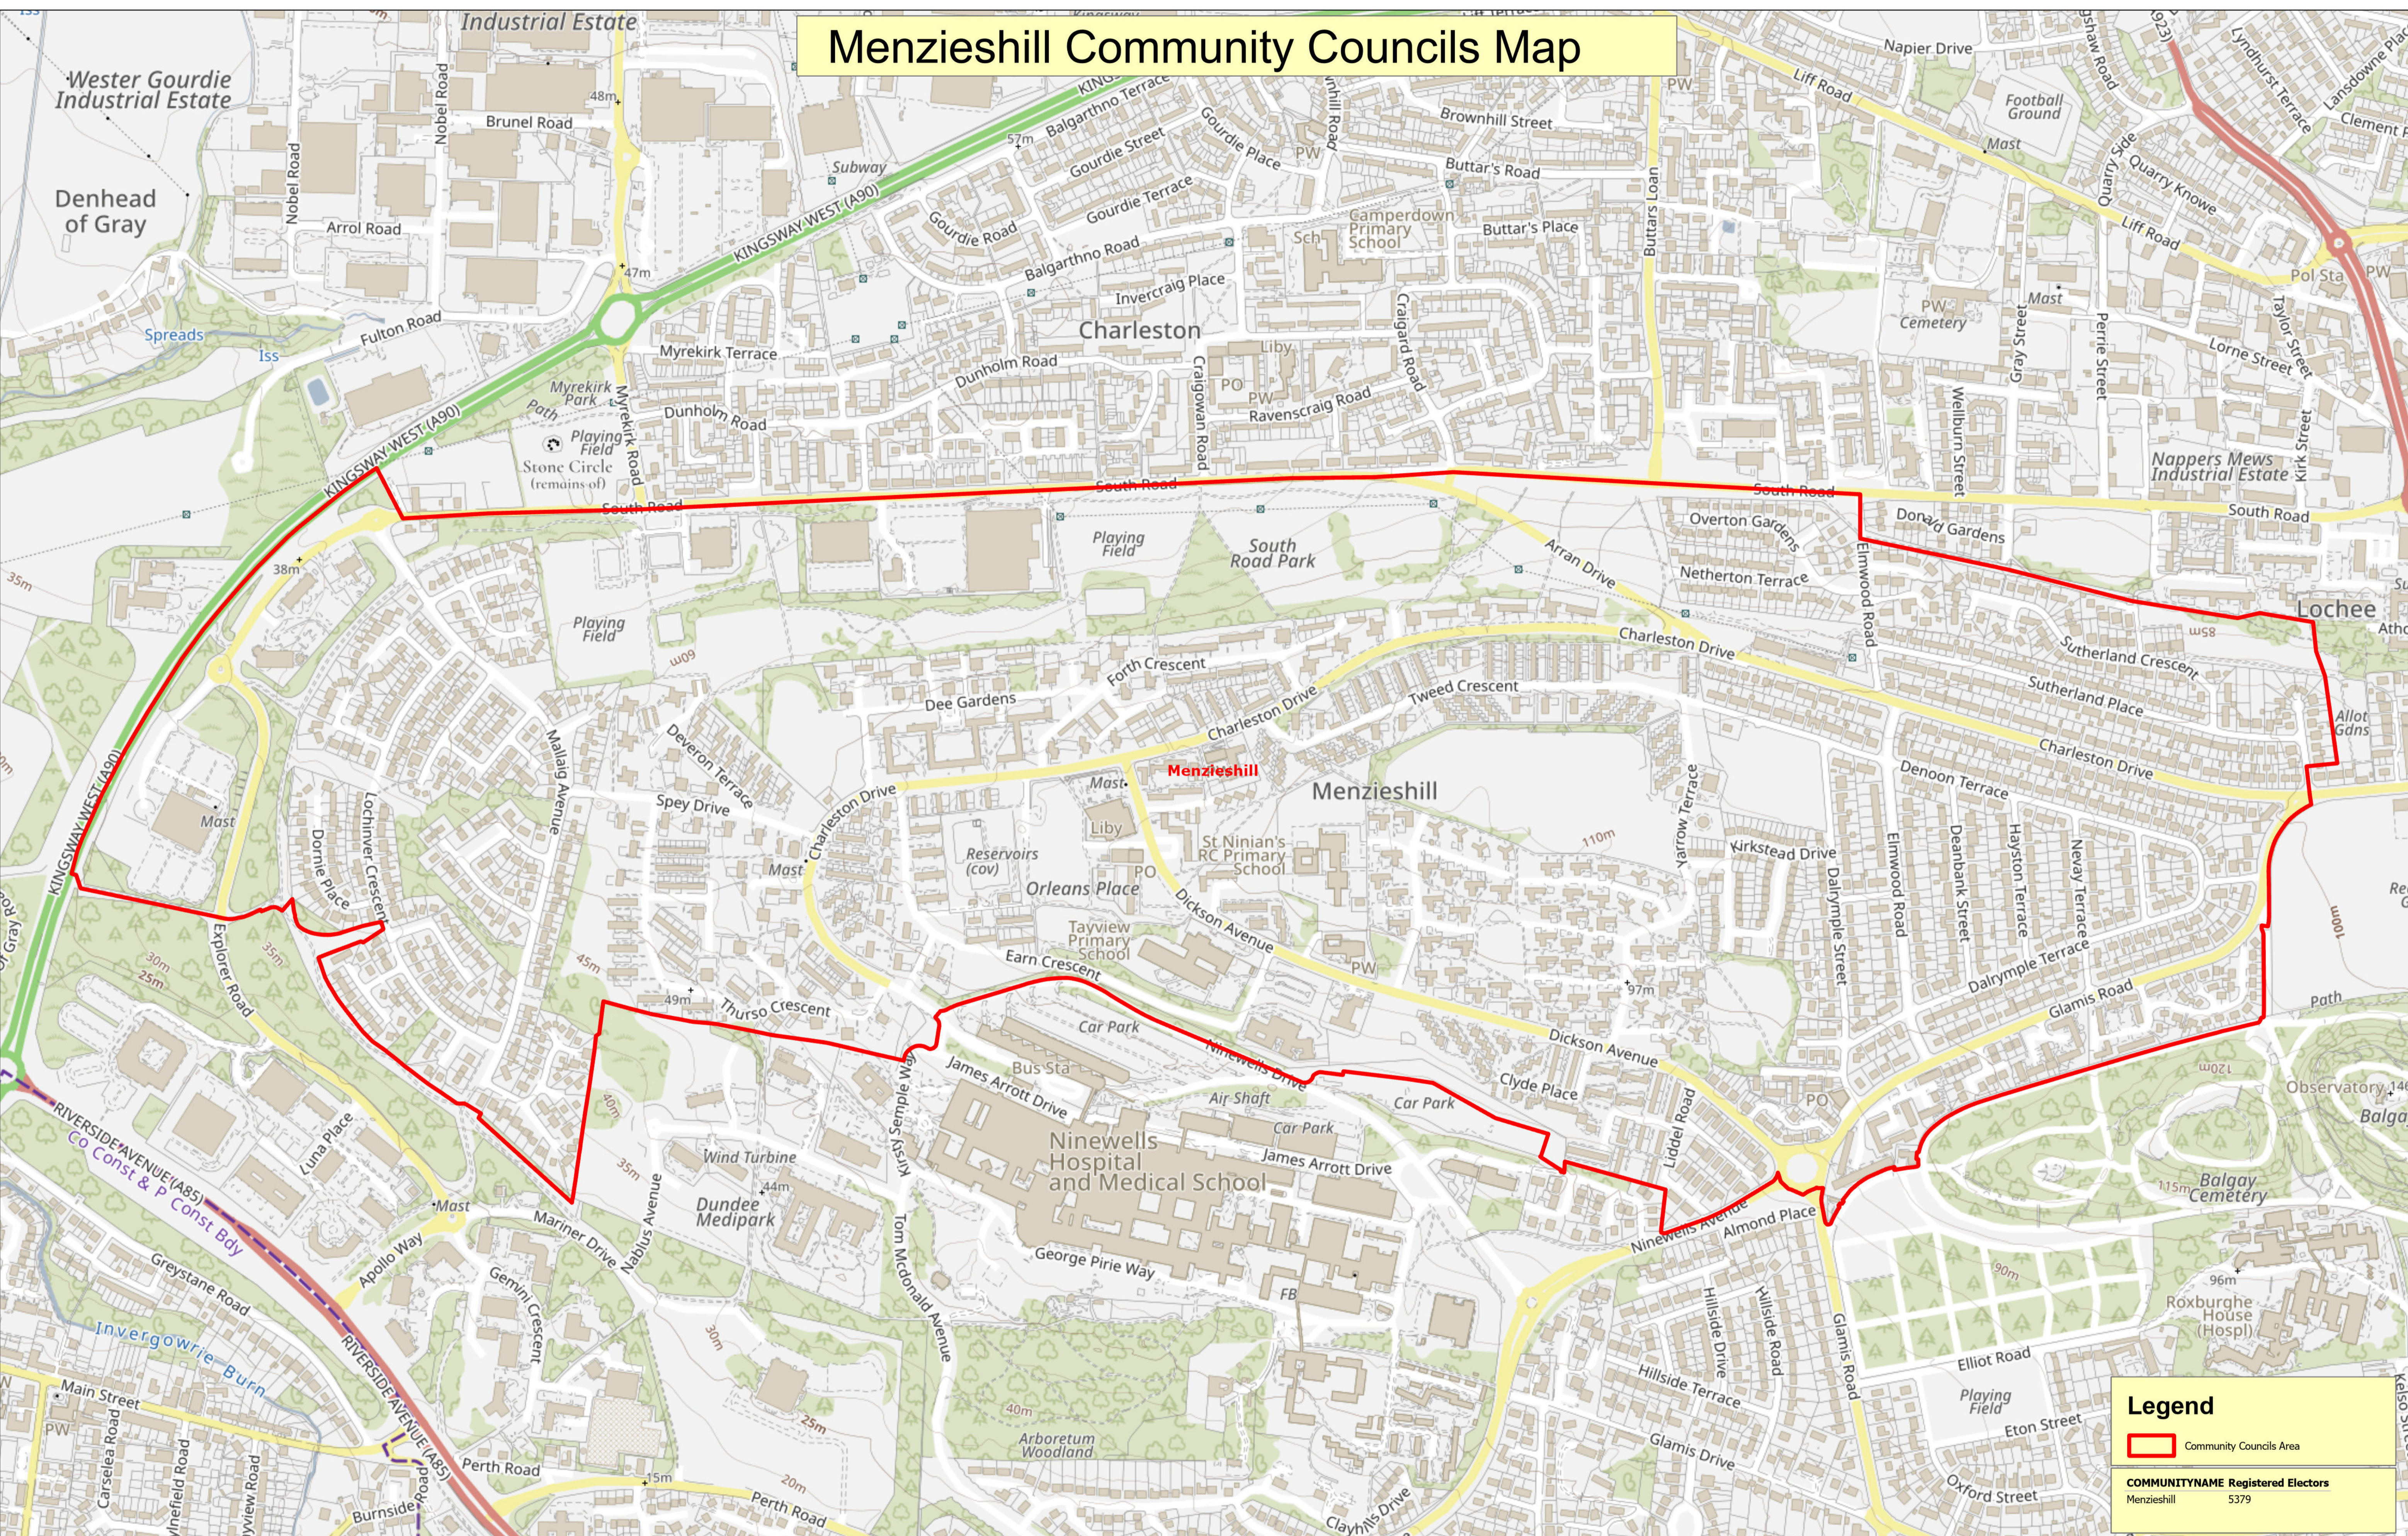

Menzieshill Community Councils Map

Legend

Community Councils Area

COMMUNITYNAME Registered Electors

Menzieshill 5379