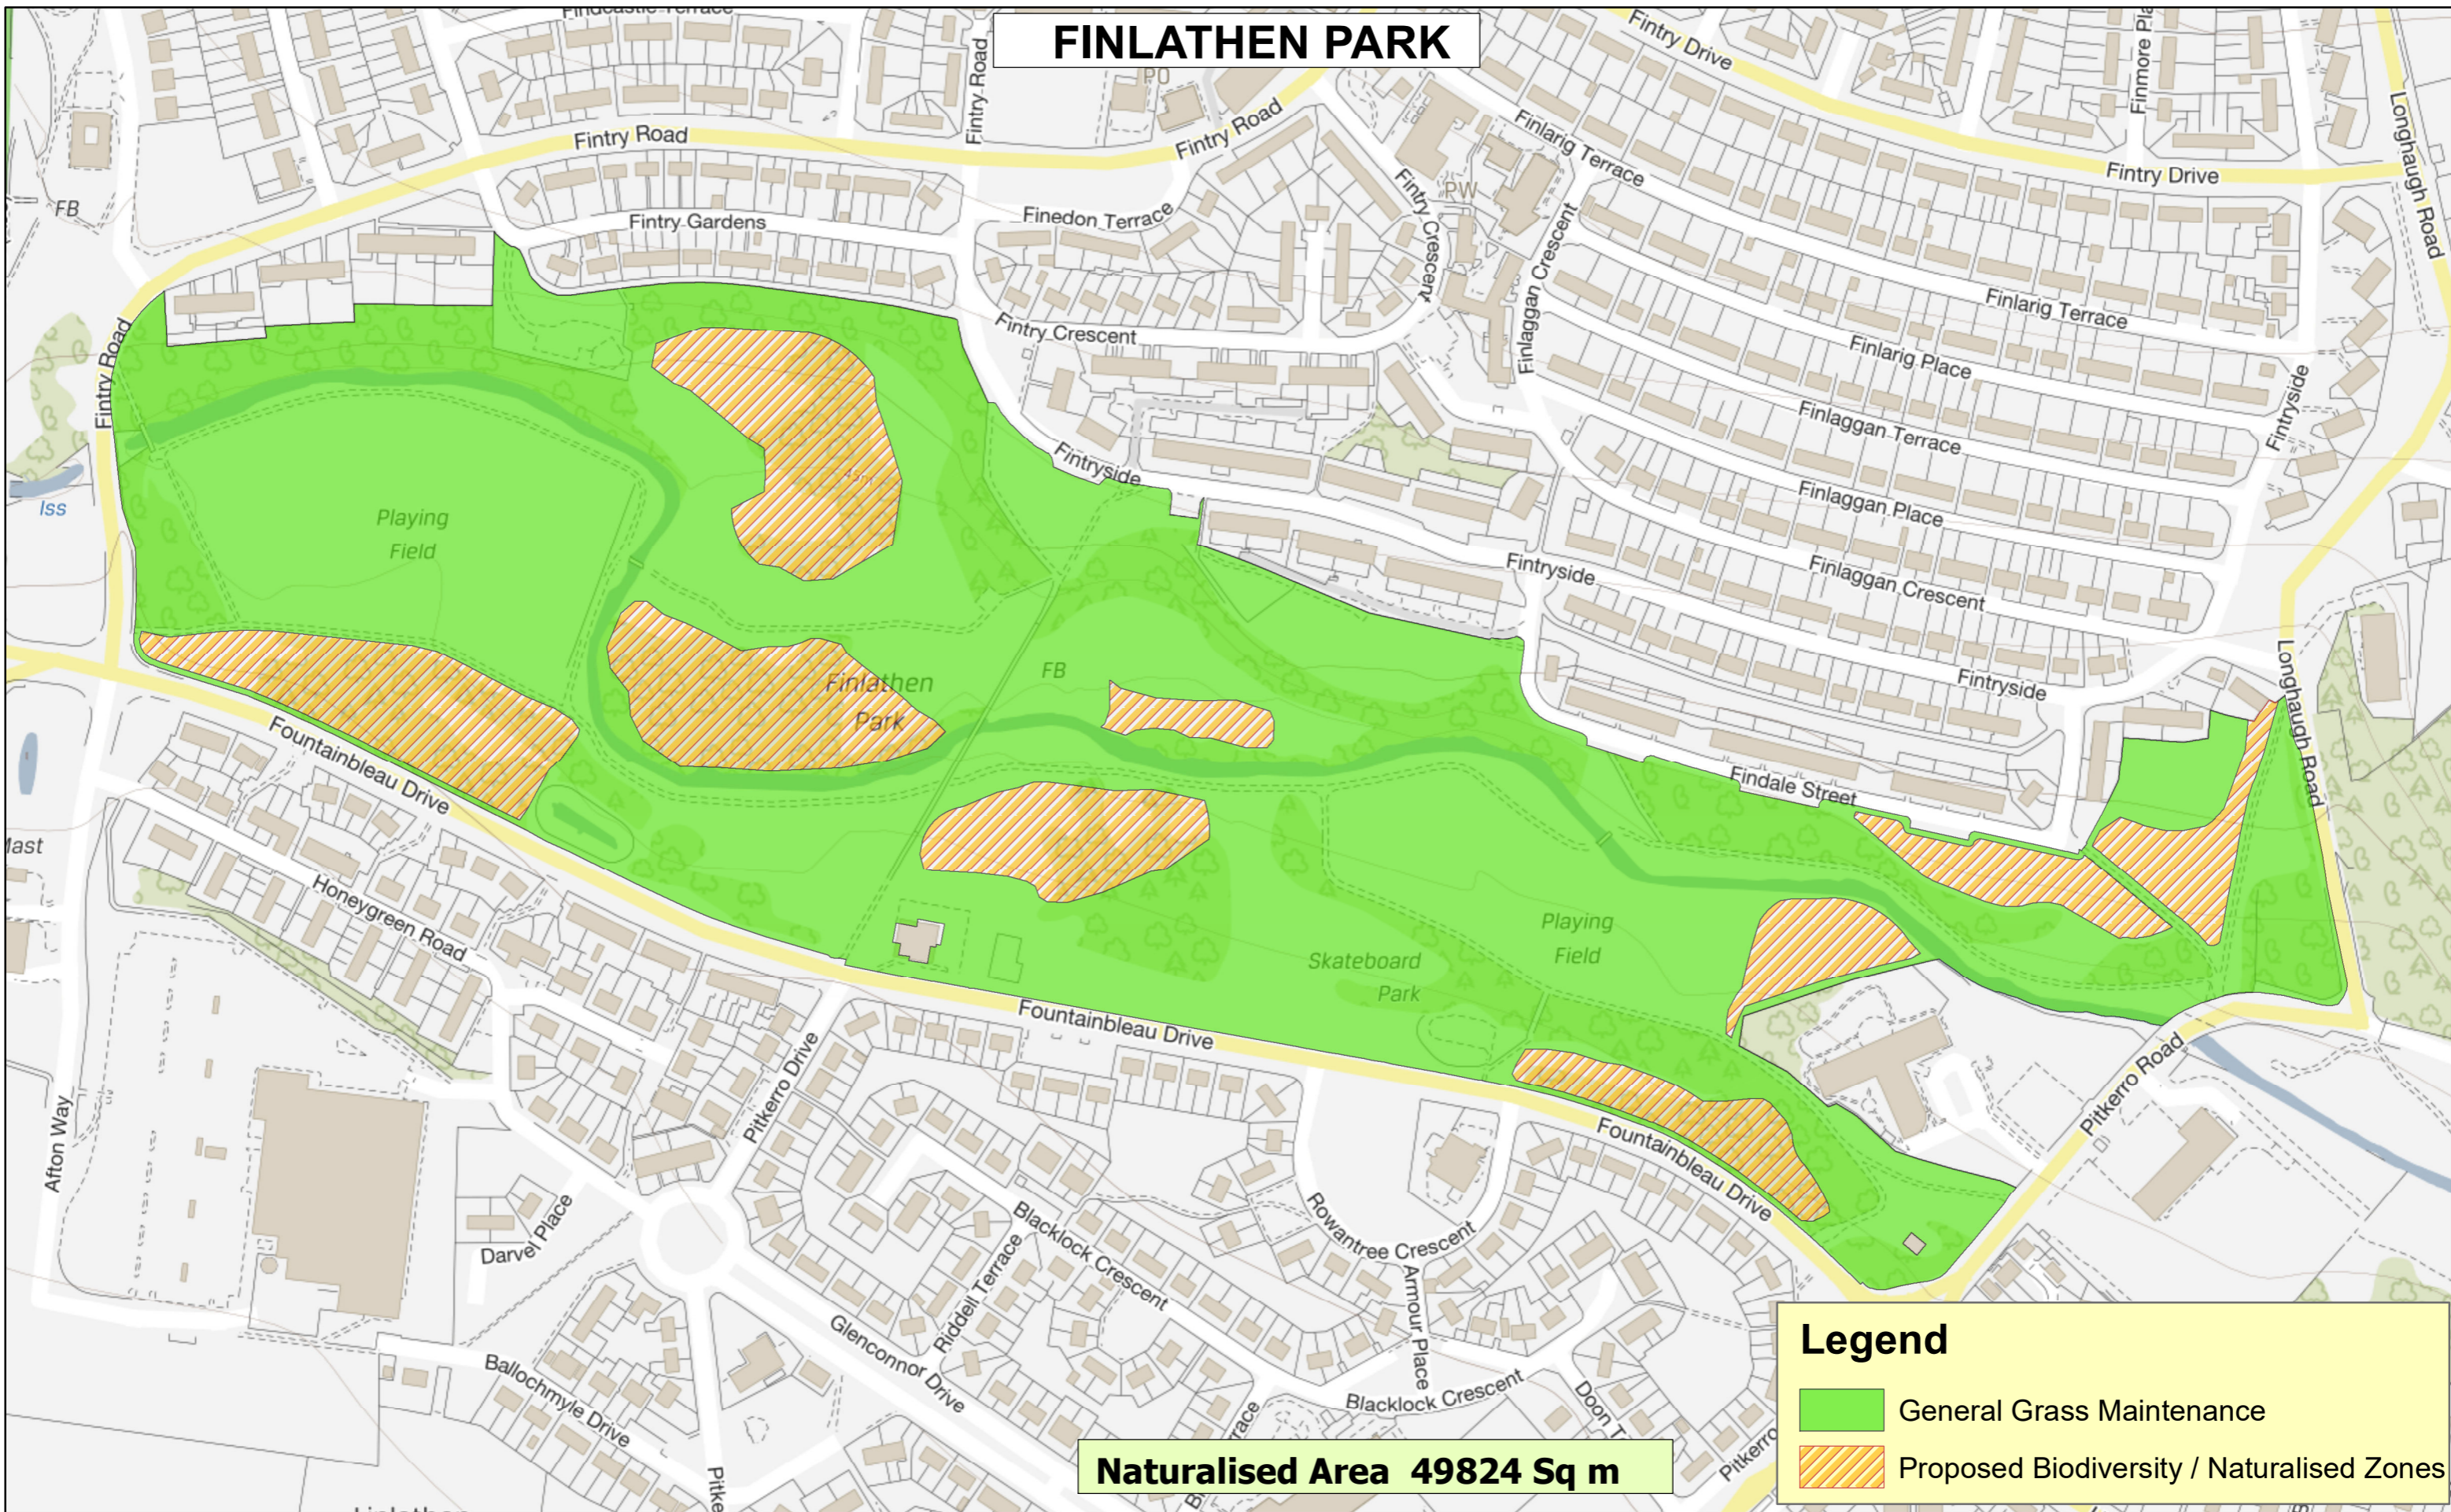

# FINLATHEN PARK

Naturalised Area 49824 Sq m

**Legend**

- General Grass Maintenance
- Proposed Biodiversity / Naturalised Zones

**FINLATHEN PARK**  
**Proposed Biodiversity / Naturalised Zones**

11/06/2020