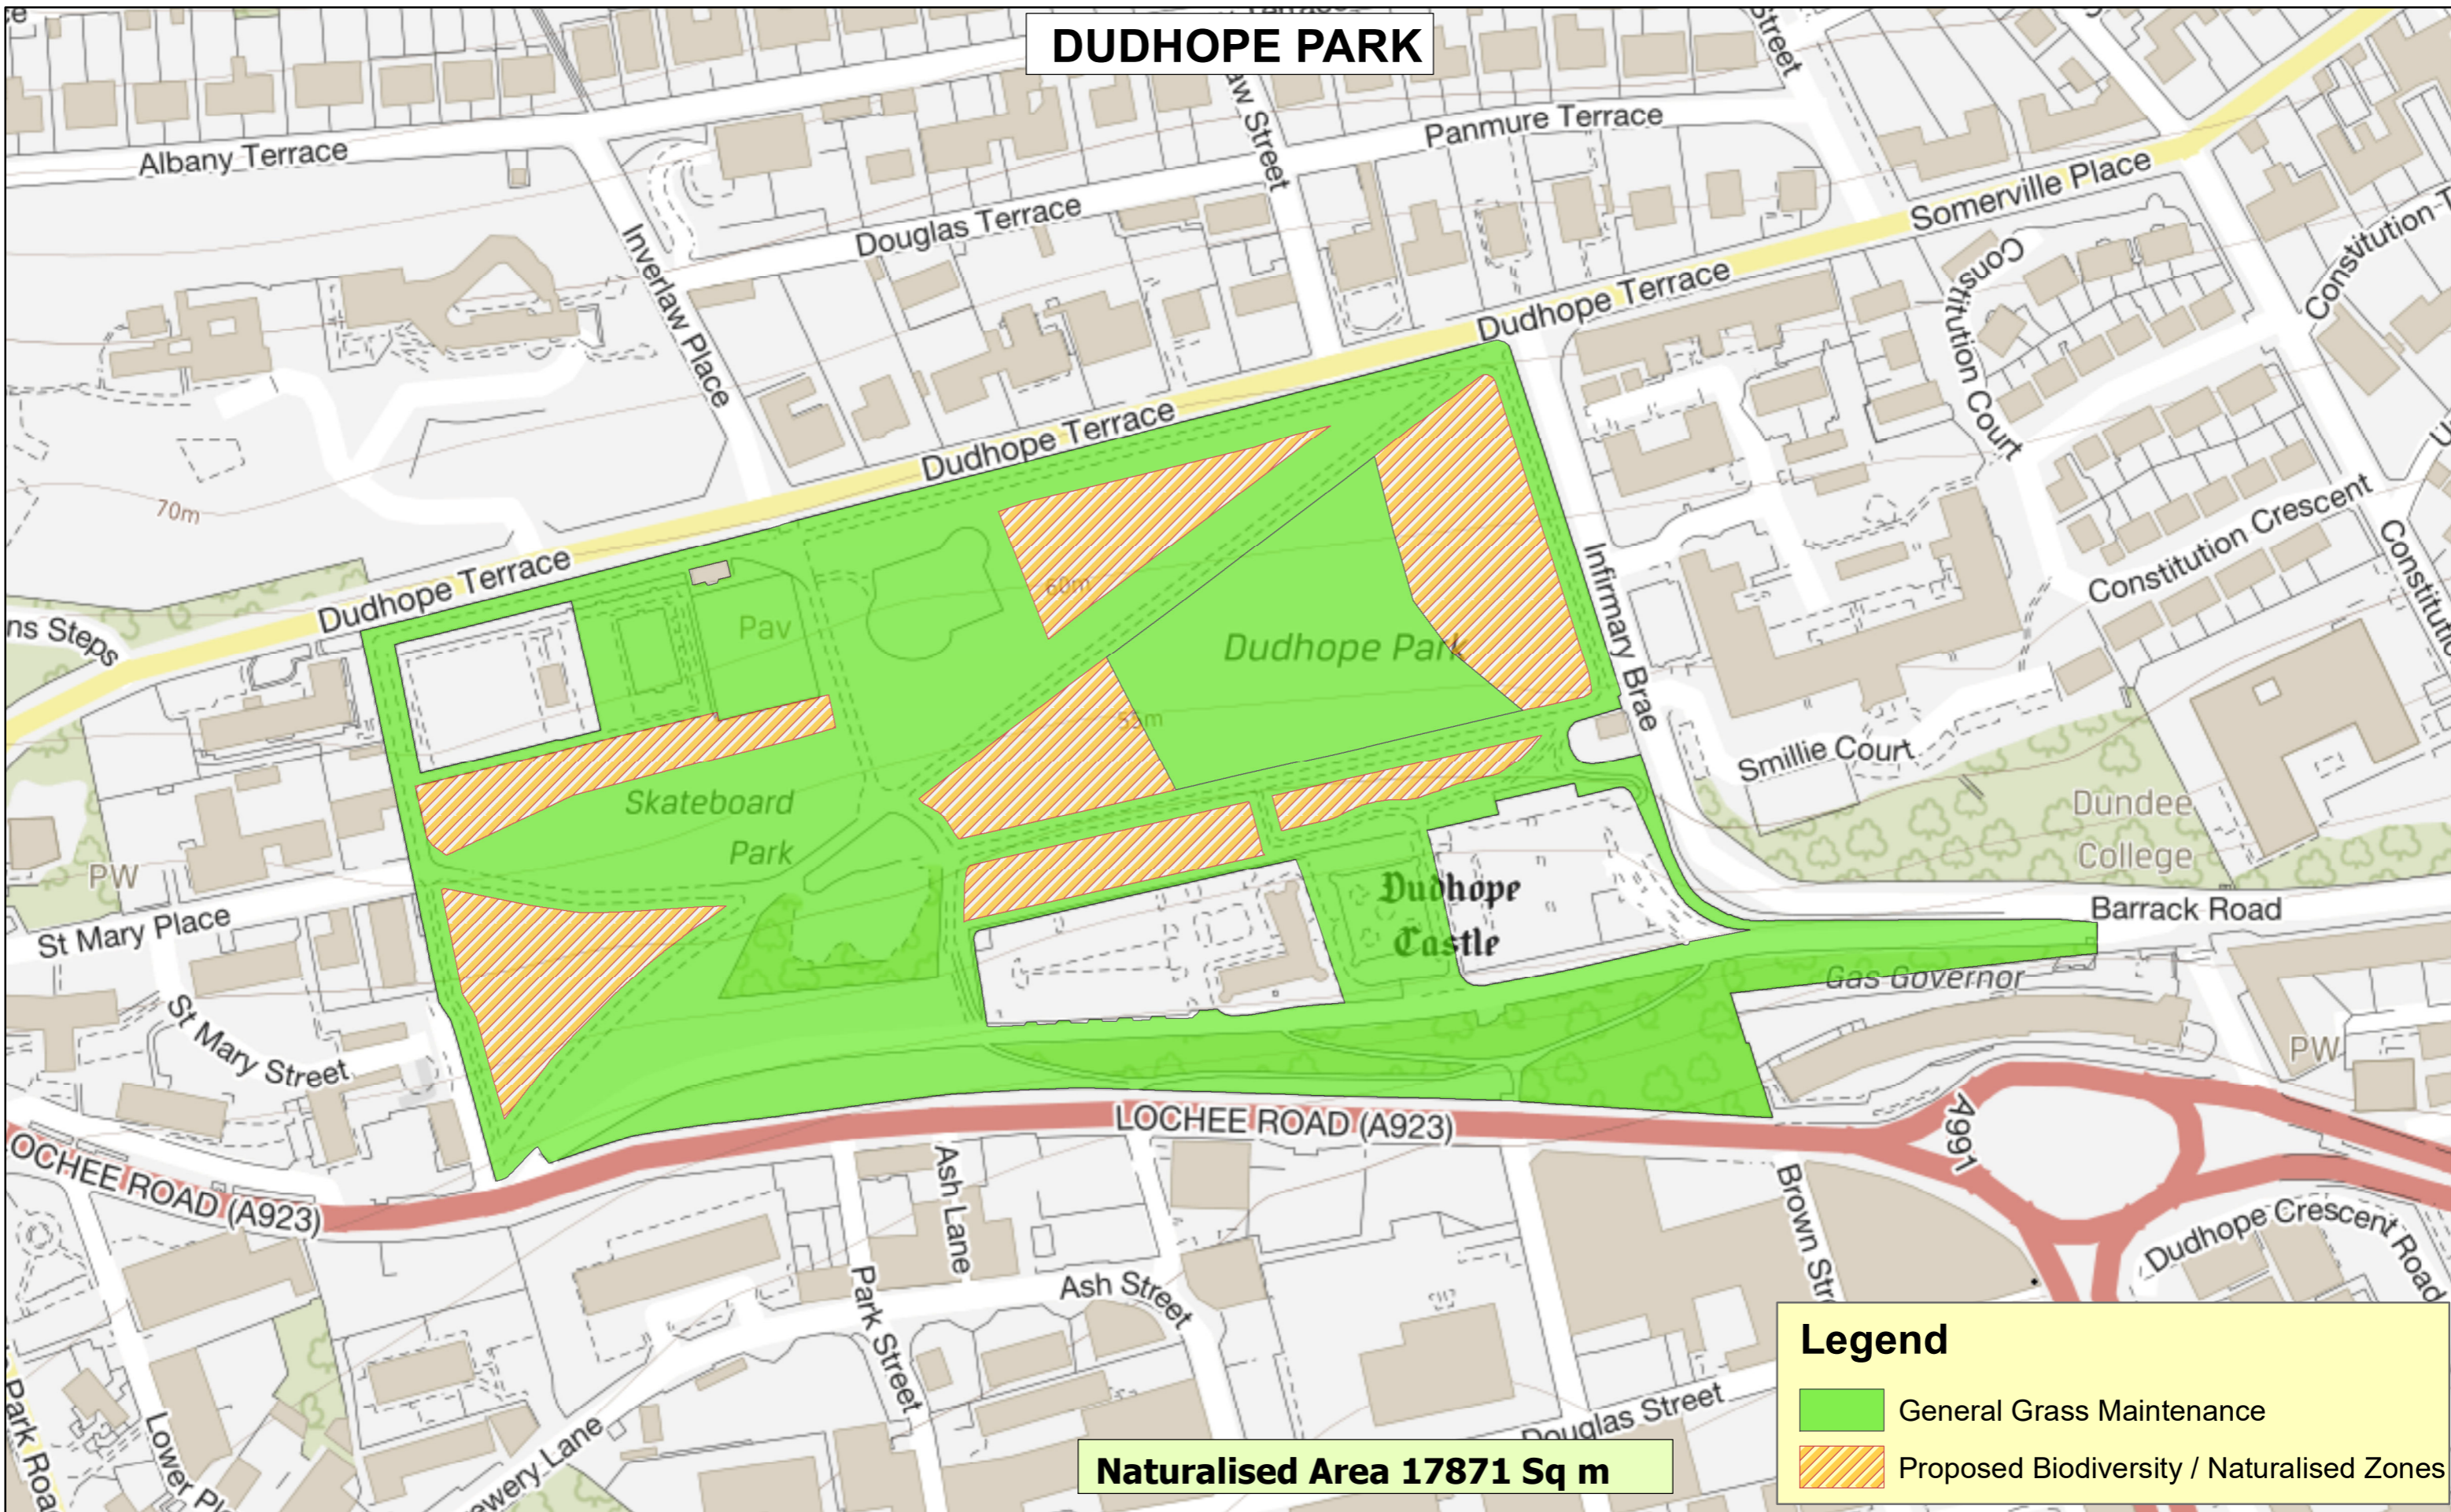

# DUDHOPE PARK

## Legend

- General Grass Maintenance
- Proposed Biodiversity / Naturalised Zones

**DUDHOPE PARK**  
**Proposed Biodiversity / Naturalised Zones**

11/06/2020

0 37.5 75 150  
Meters