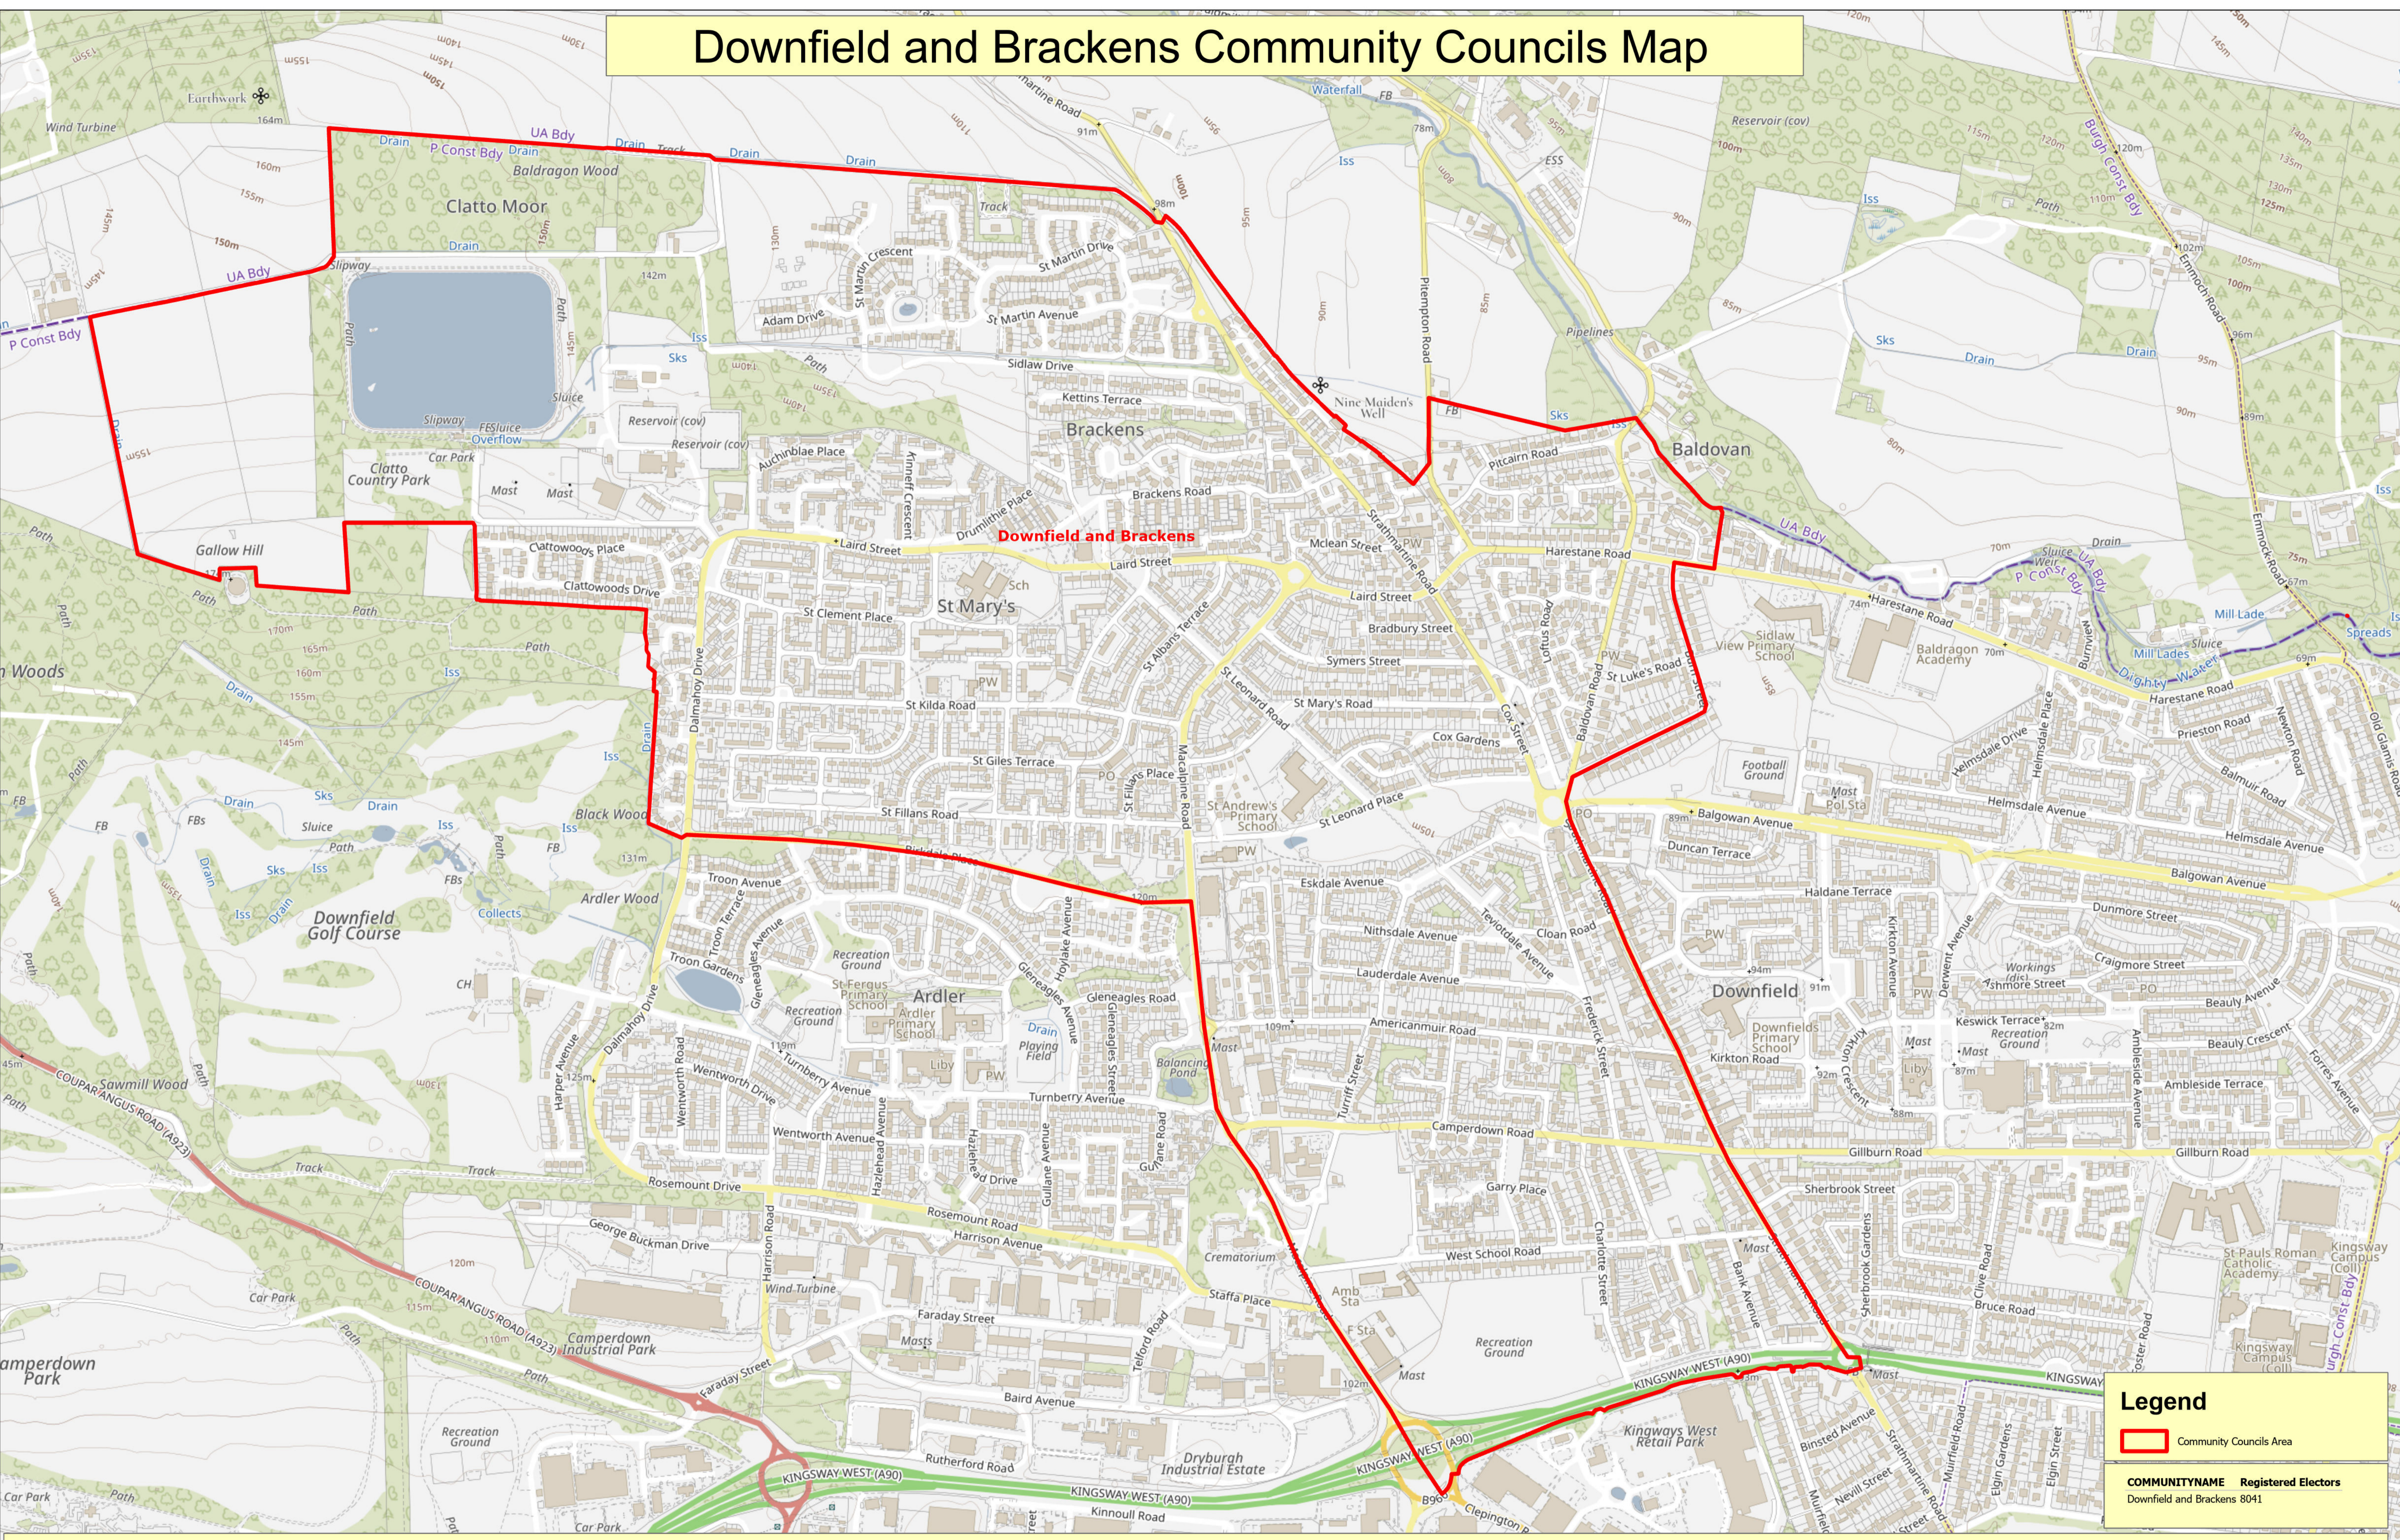

# Downfield and Brackens Community Councils Map

**Legend**

- Community Councils Area

**COMMUNITYNAME** Registered Electors  
Downfield and Brackens 8041