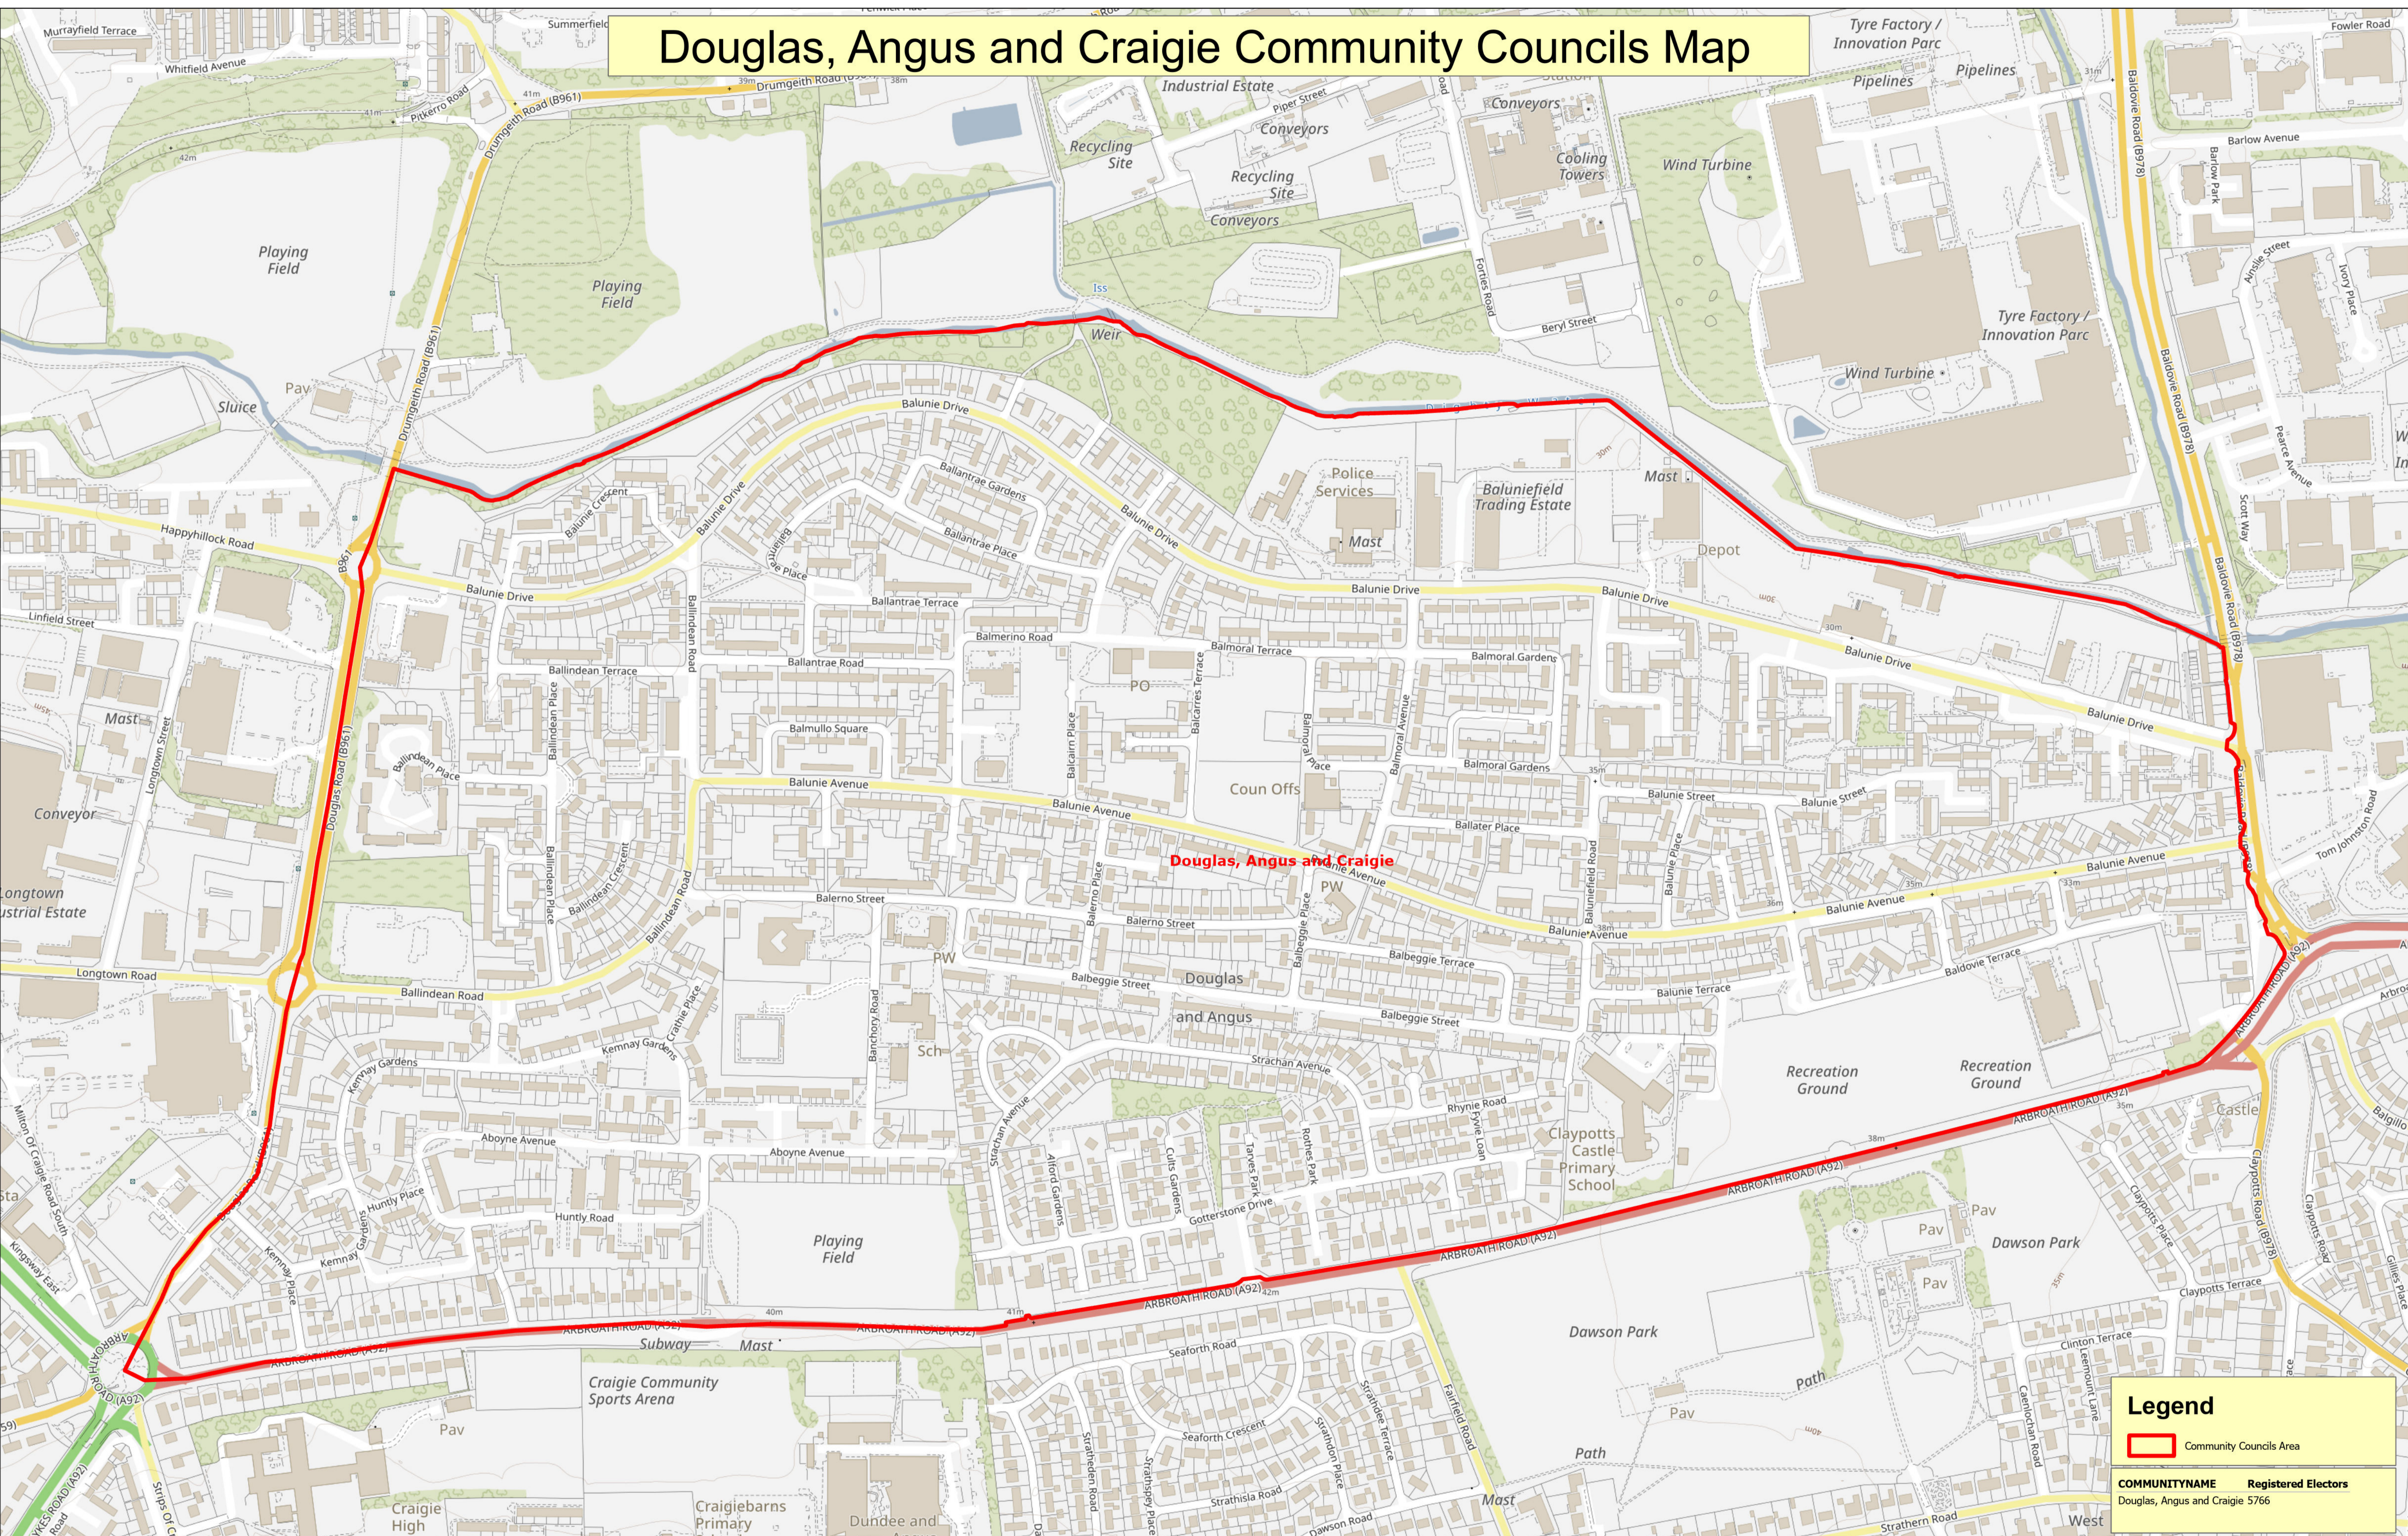

Douglas, Angus and Craigie Community Councils Map

Douglas, Angus and Craigie

Legend

Community Councils Area

COMMUNITYNAME Registered Electors
Douglas, Angus and Craigie 5766