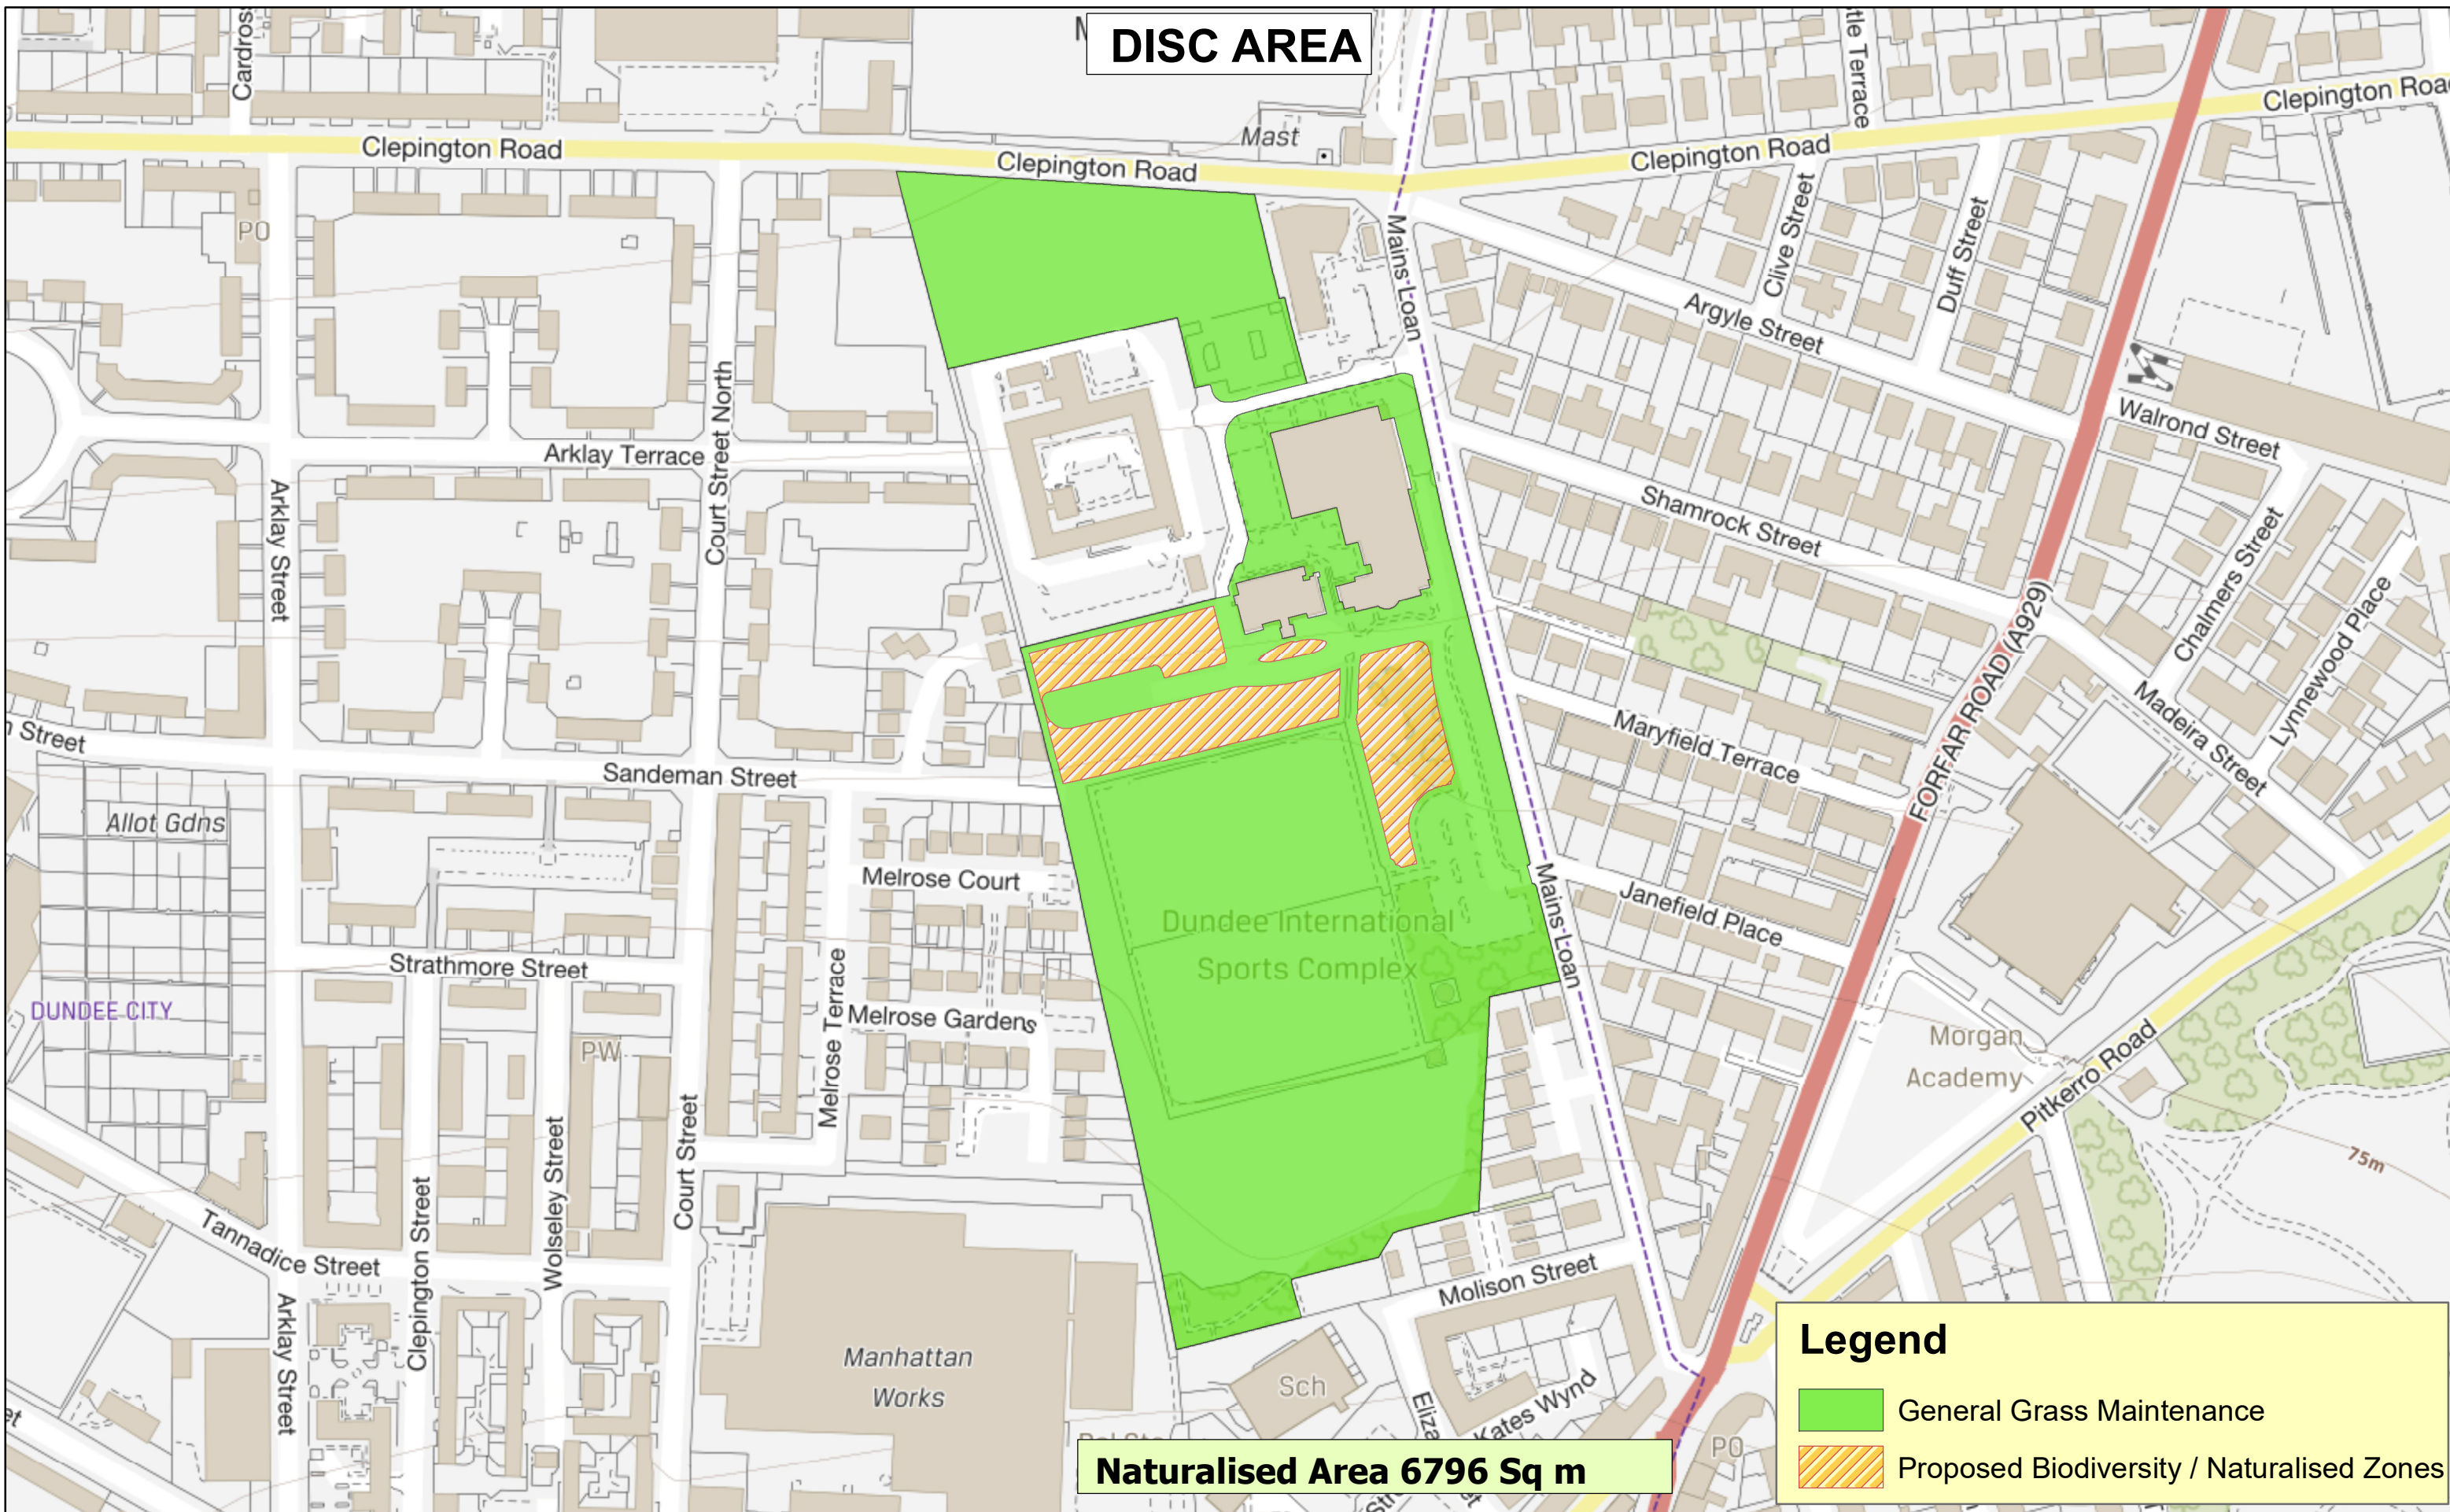

DISC AREA

Naturalised Area 6796 Sq m

Legend

- General Grass Maintenance
- Proposed Biodiversity / Naturalised Zones

DISC AREA
Proposed Biodiversity / Naturalised Zones

11/06/2020