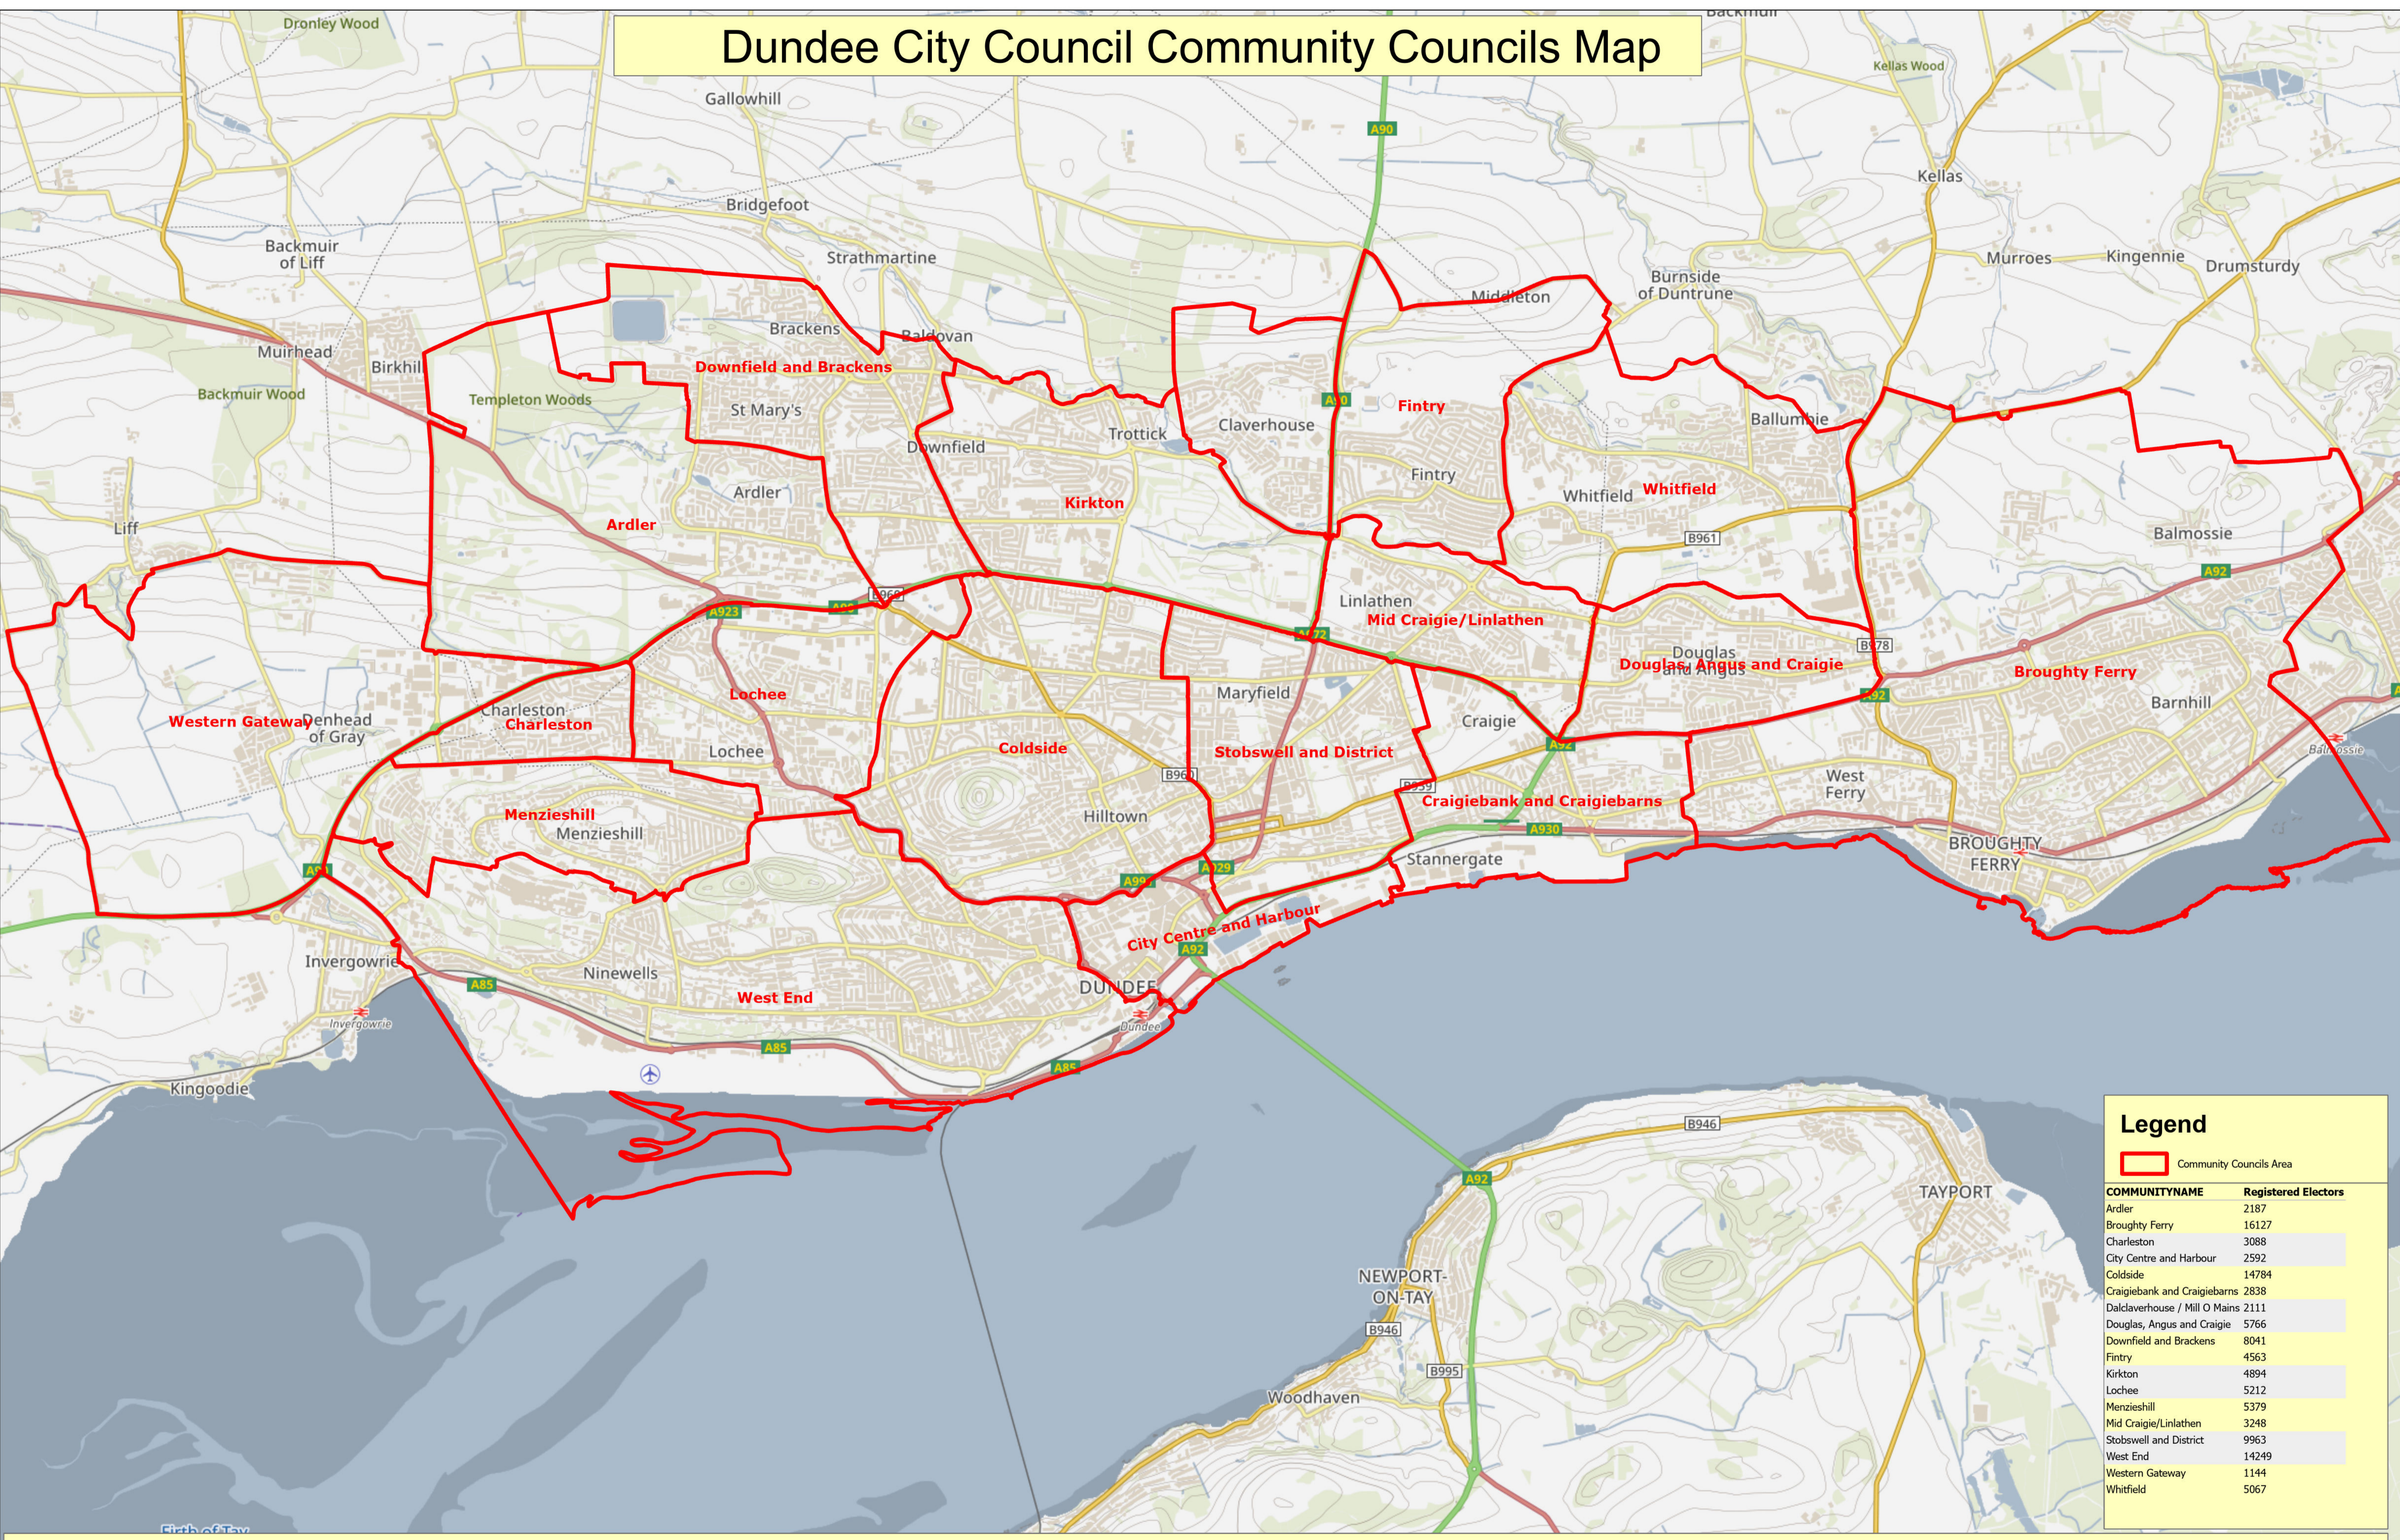

Dundee City Council Community Councils Map

Legend

Community Councils Area

COMMUNITYNAME	Registered Electors
Ardler	2187
Broughty Ferry	16127
Charleston	3088
City Centre and Harbour	2592
Coldside	14784
Craigiebank and Craigiebarns	2838
Dalclaverhouse / Mill O Mains	2111
Douglas, Angus and Craigie	5766
Downfield and Brackens	8041
Fintry	4563
Kirkton	4894
Lochee	5212
Menzieshill	5379
Mid Craigie/Linlathen	3248
Stobswell and District	9963
West End	14249
Western Gateway	1144
Whitfield	5067