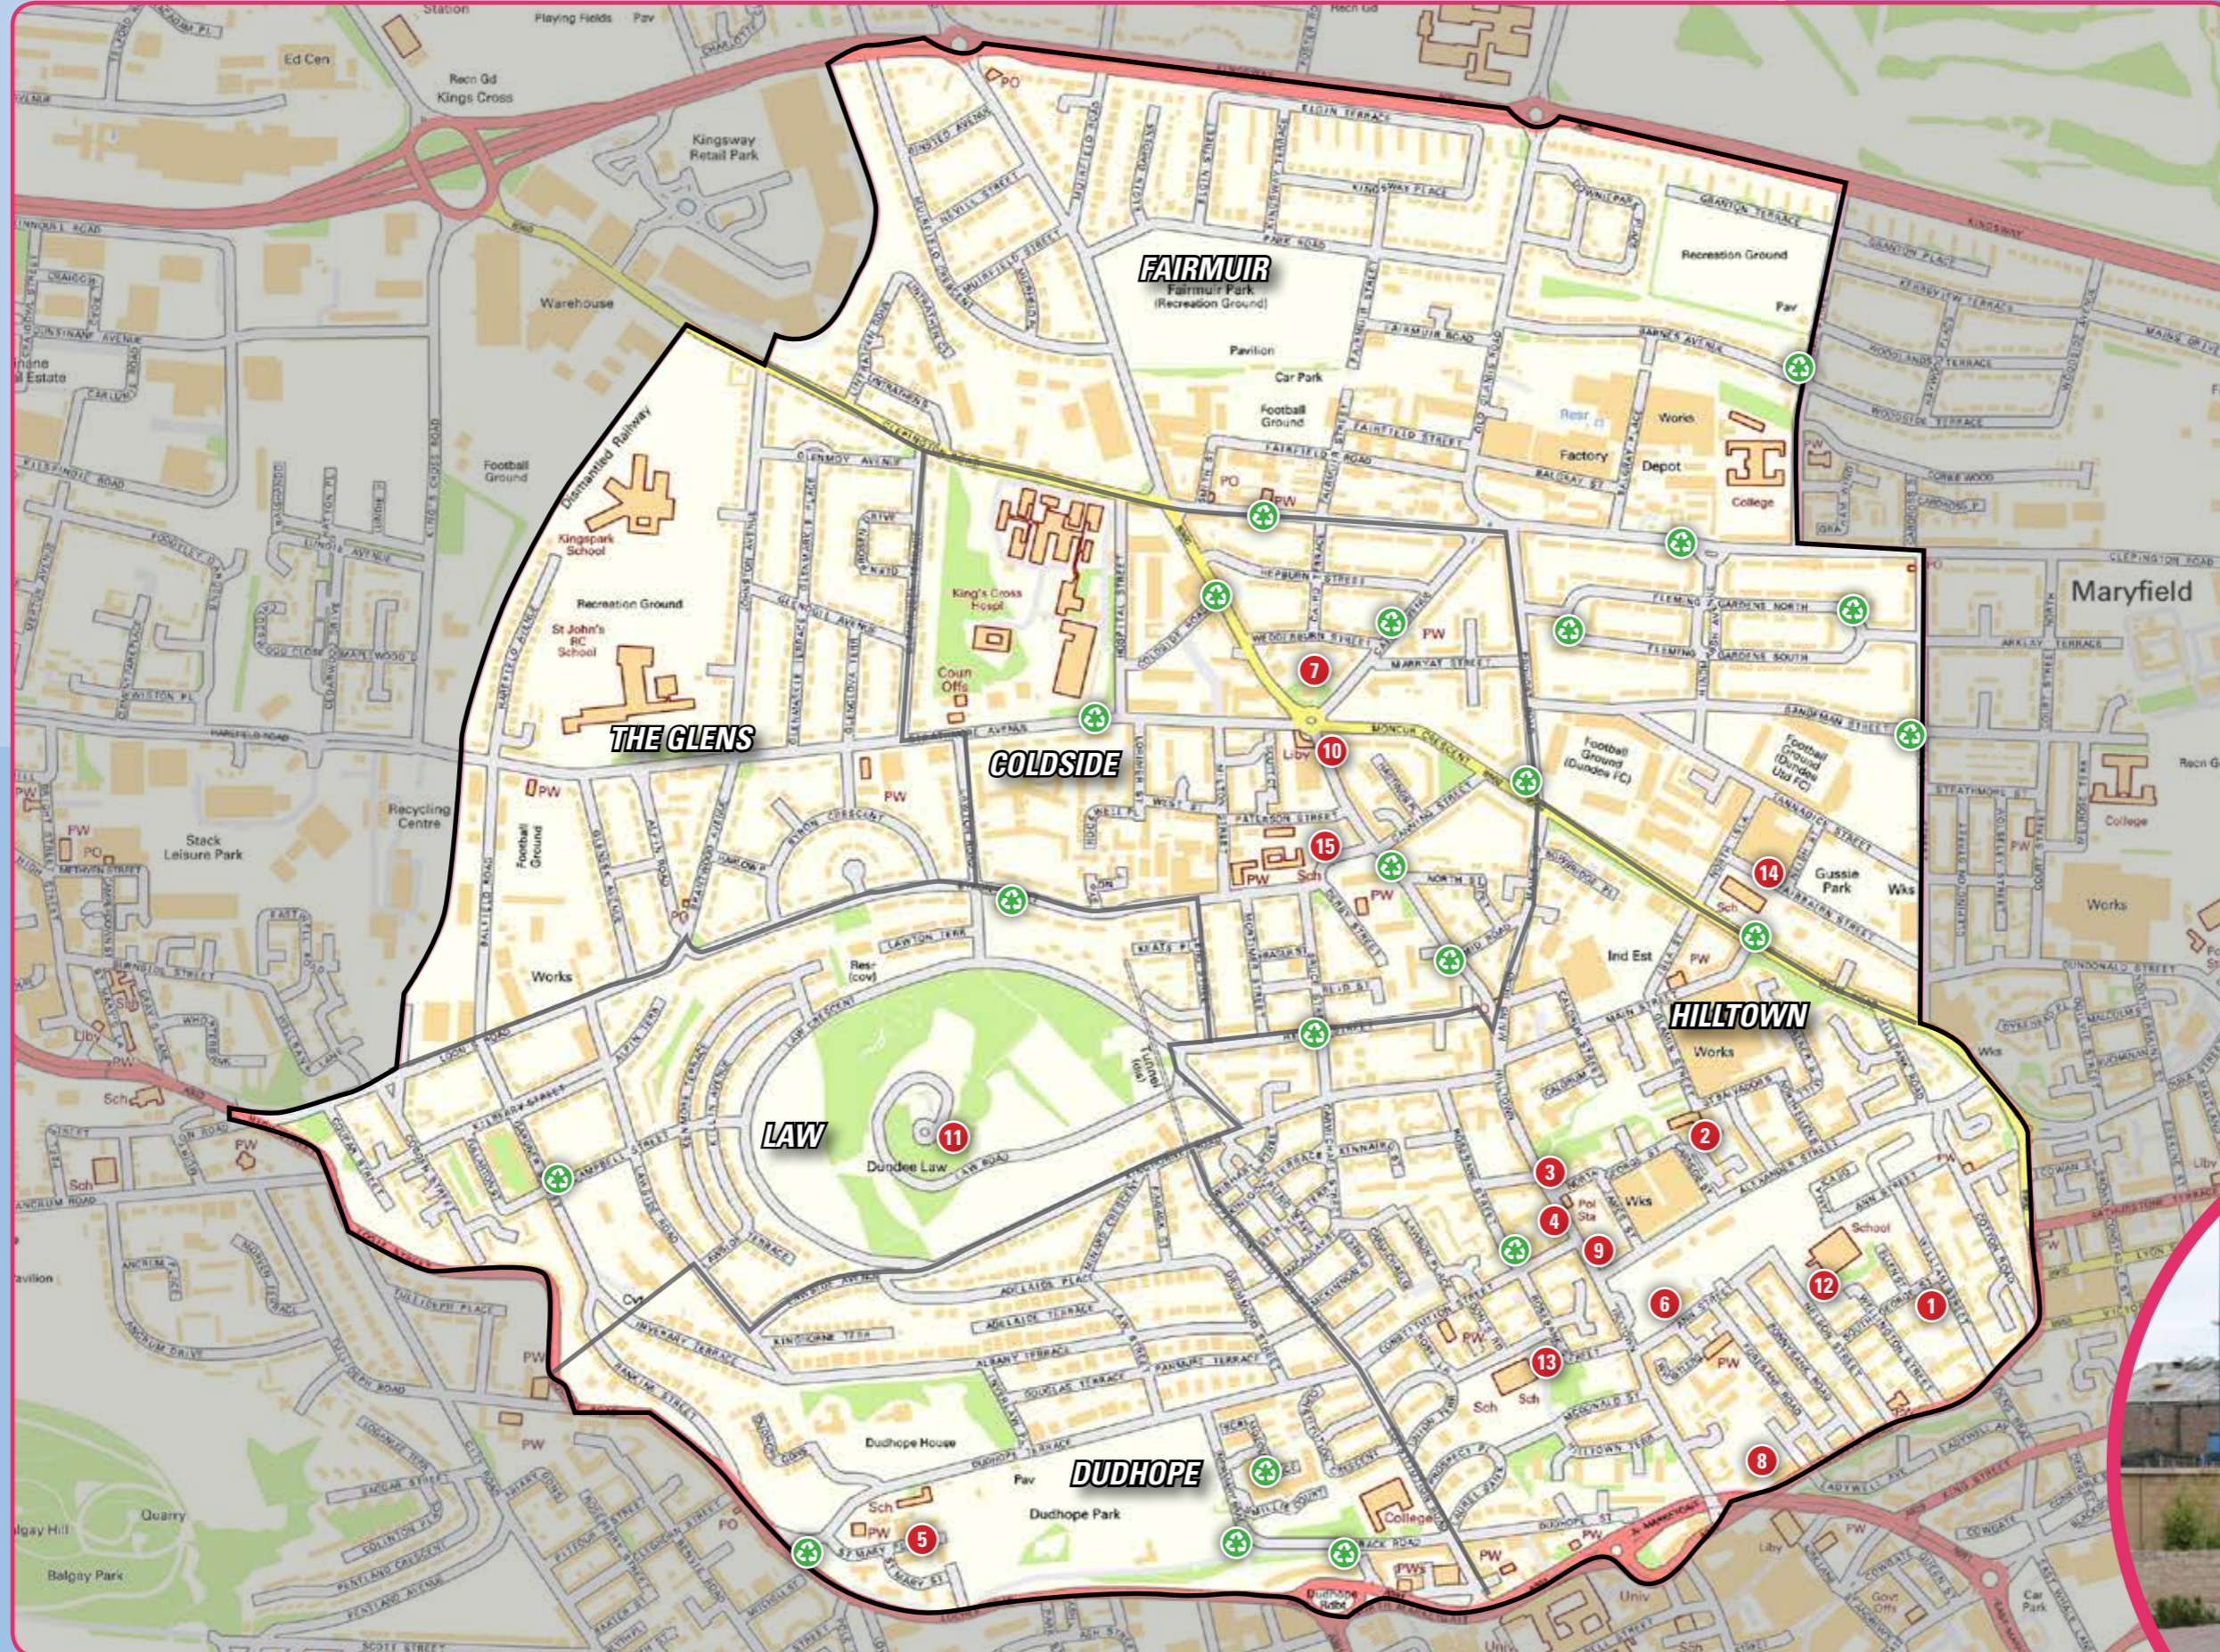

DUNDEE COLDSIDE

KEY

- 1 Greylodge Settlement
- 2 The MAXwell Centre
- 3 CraigOwl Communities
- 4 The Haven
- 5 The Dudhope Centre
- 6 Mark Henderson Centre
- 7 Age Concern Five Ways Centre
- 8 The Little Theatre
- 9 Coldsides Community Office
- 10 Coldsides Library
- 11 The Law
- 12 Our Lady's RC Primary School
- 13 Rosebank Primary School
- 14 Dens Road Primary School
- 15 SS Peter & Paul RC Primary School
- Recycling Points