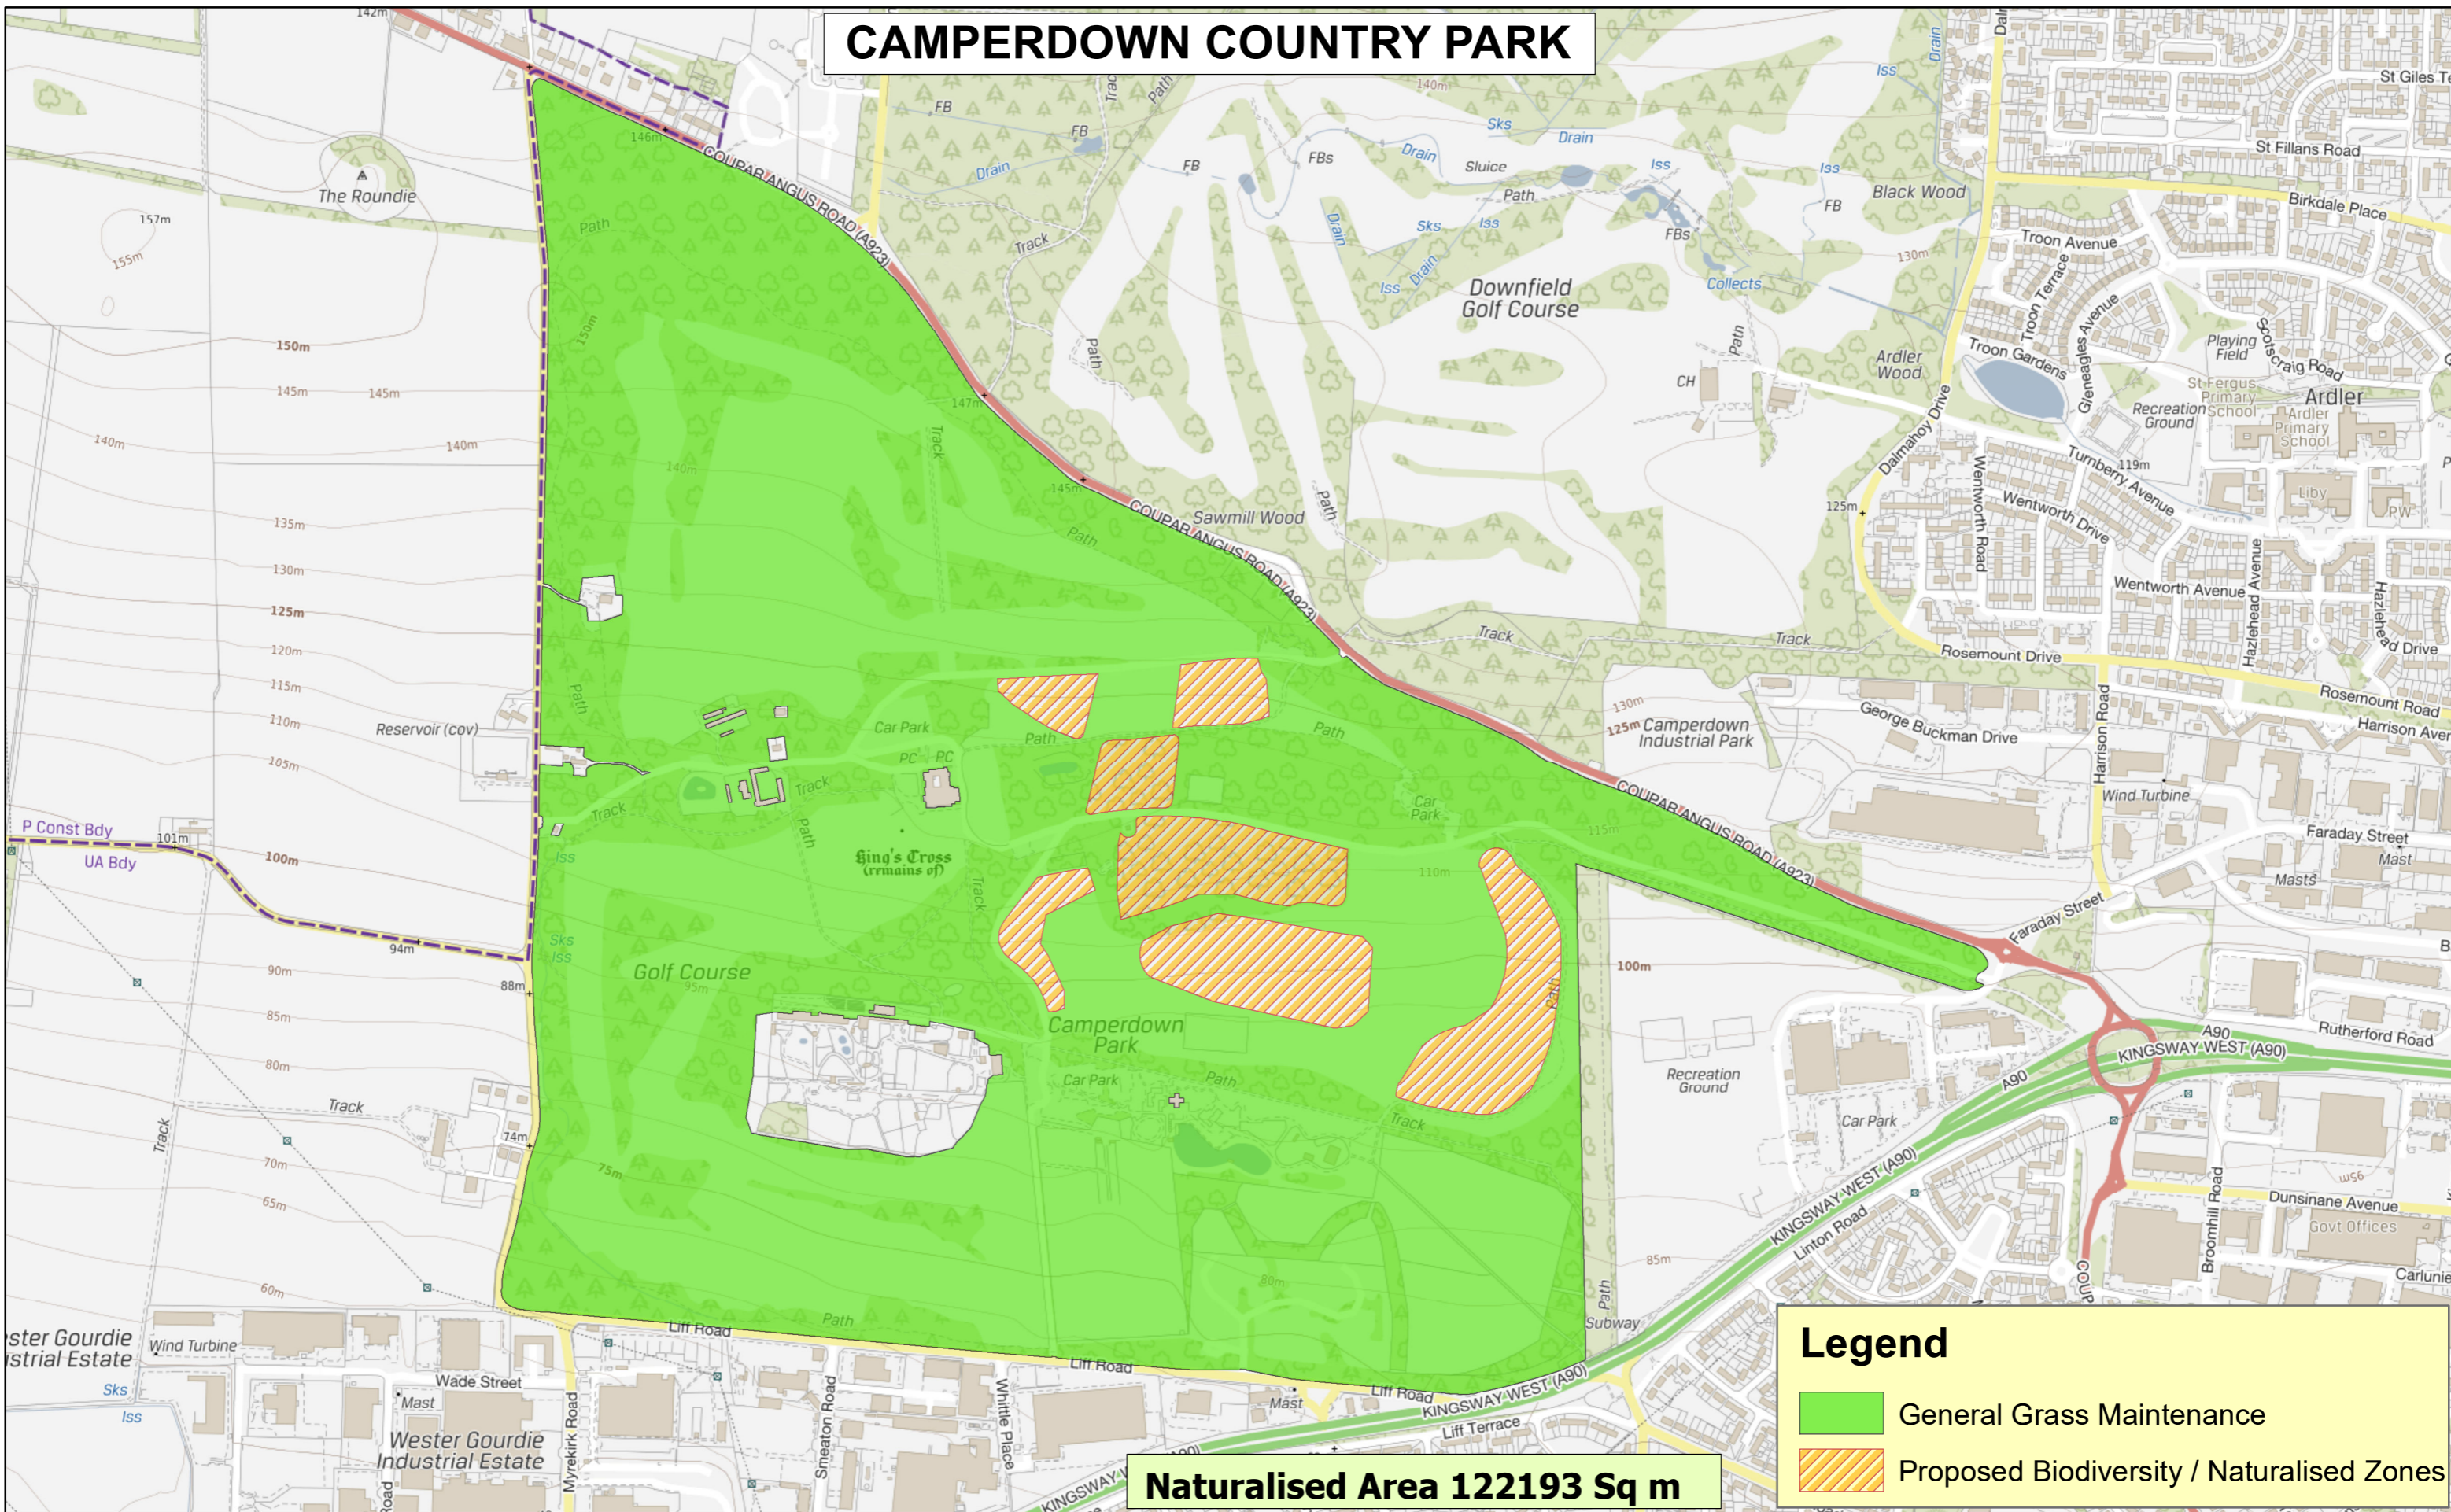

# CAMPERDOWN COUNTRY PARK

**Naturalised Area 122193 Sq m**

## CAMPERDOWN COUNTRY PARK Proposed Biodiversity / Naturalised Zones

12/06/2020