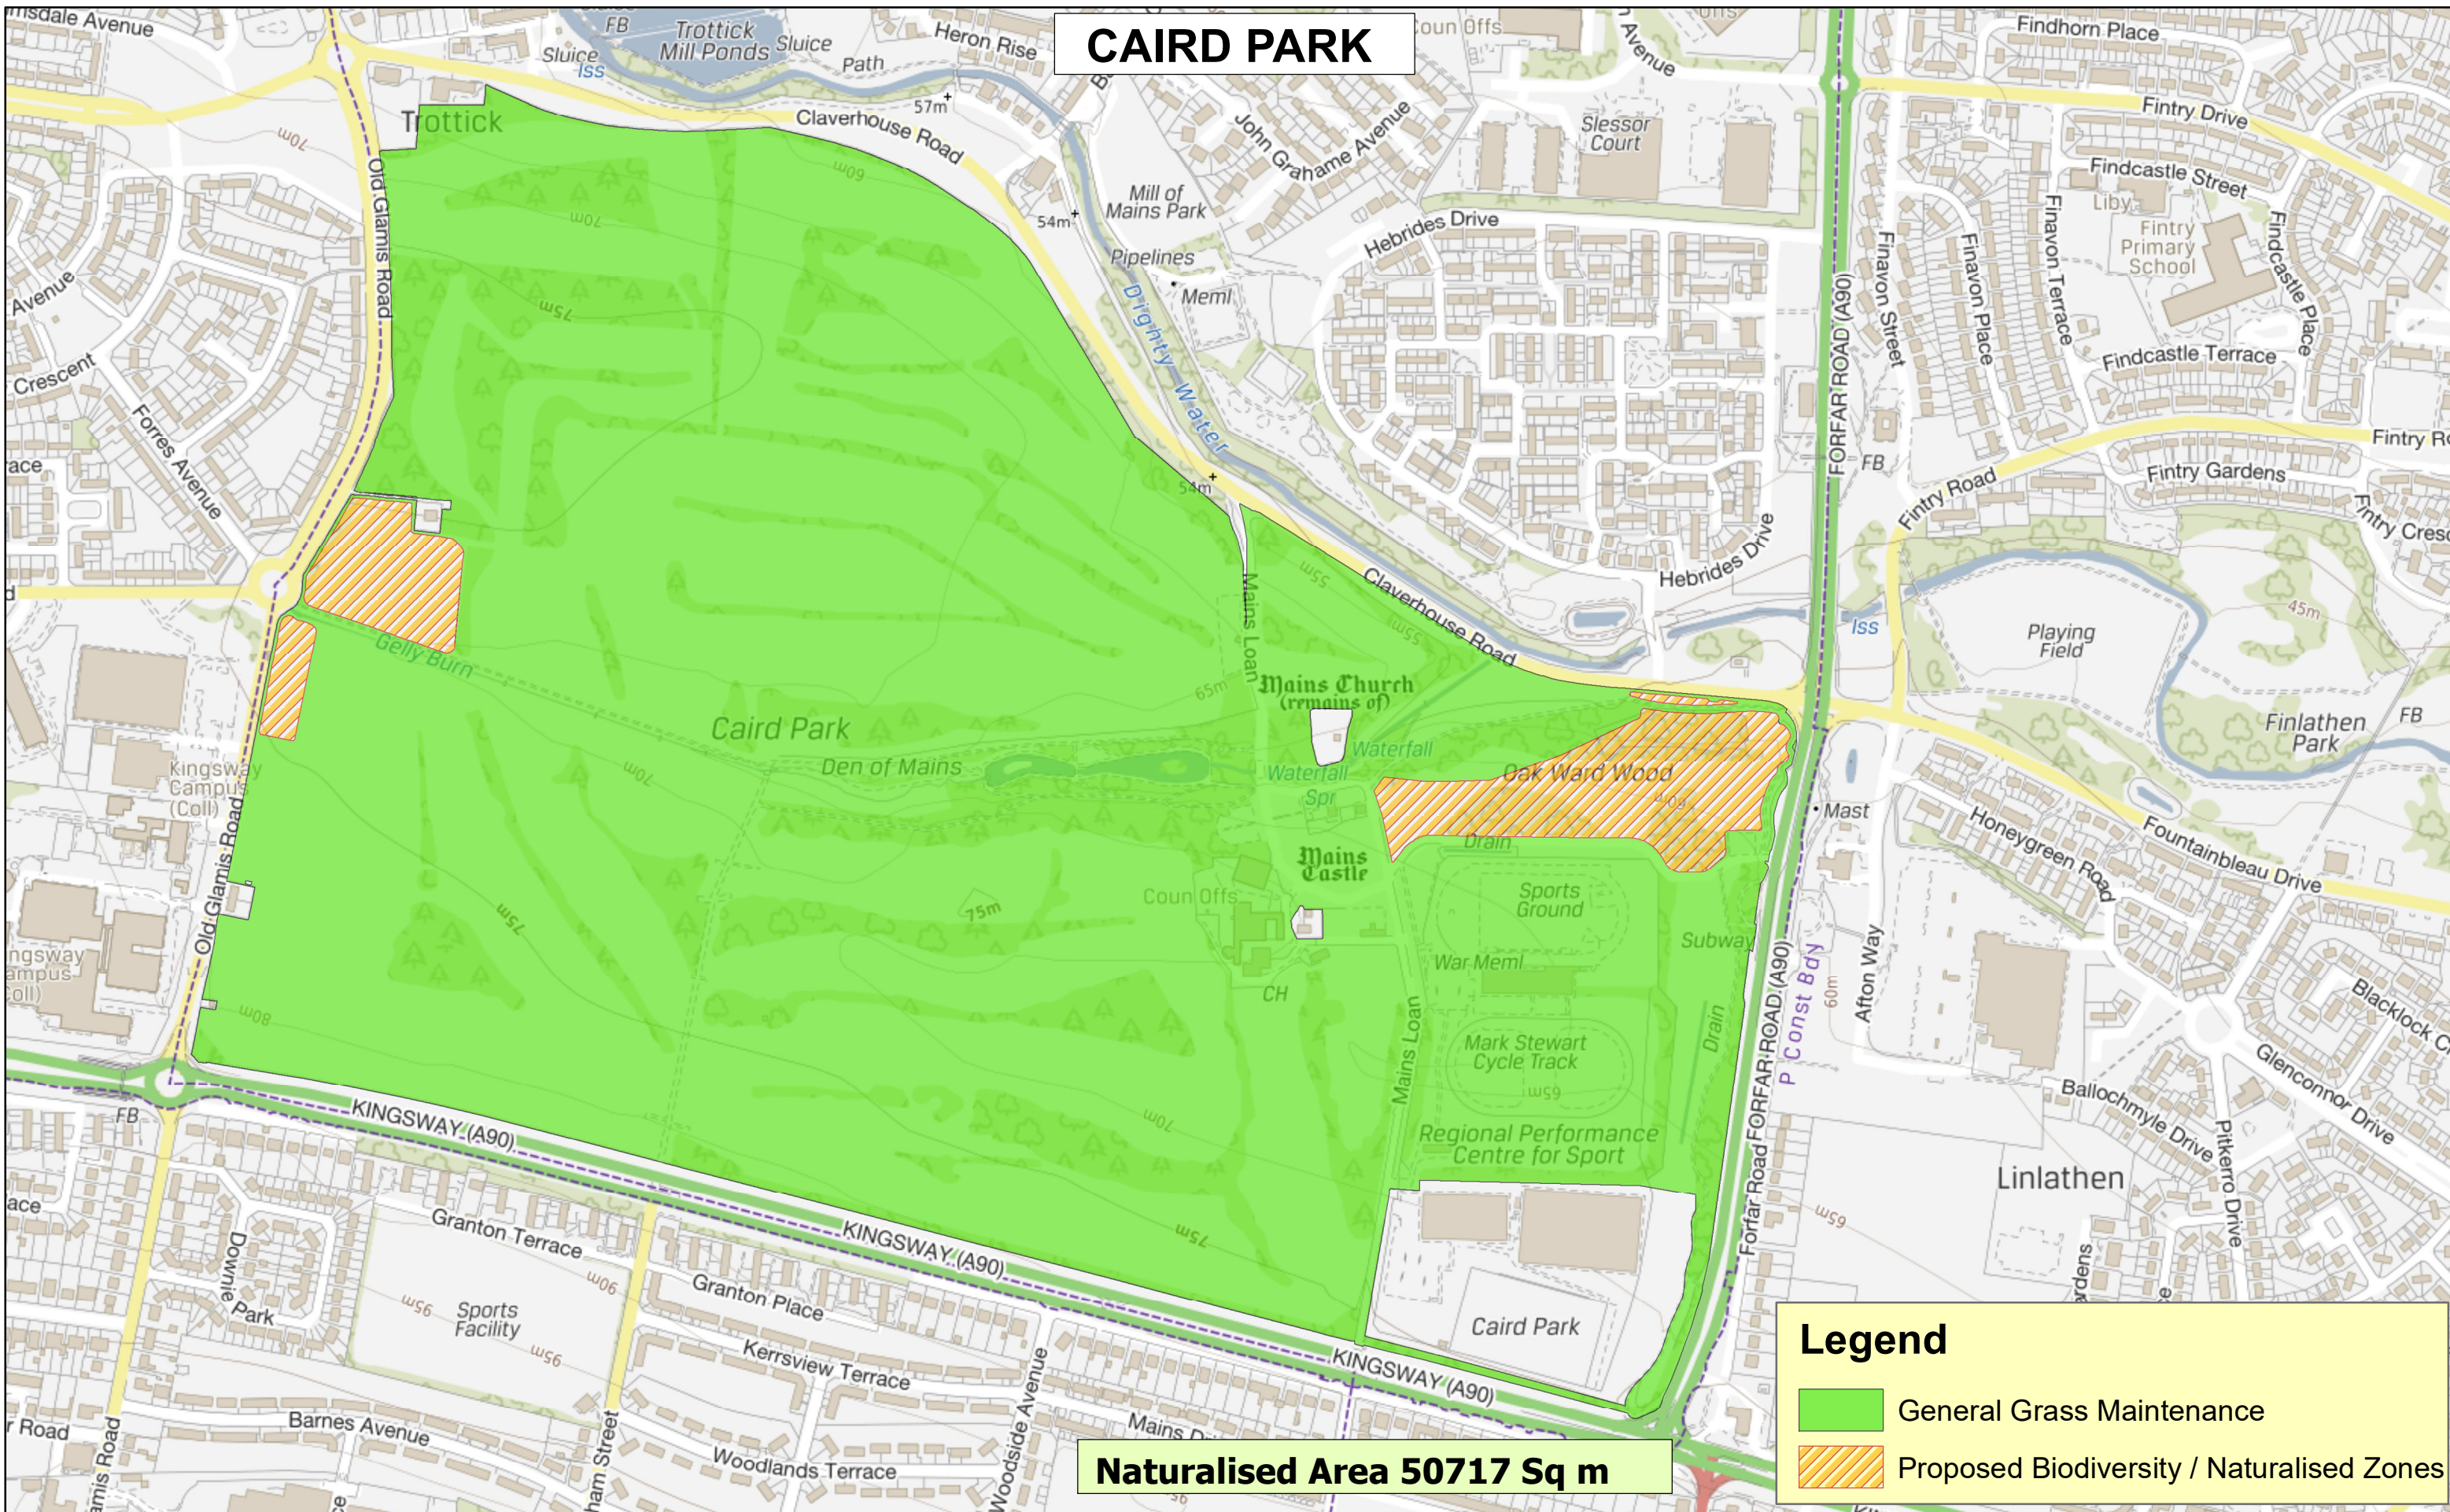

CAIRD PARK

Naturalised Area 50717 Sq m

Legend

- General Grass Maintenance
- Proposed Biodiversity / Naturalised Zones

CAIRD PARK Proposed Biodiversity / Naturalised Zones

12/06/2020

0 125 250 500 Meters