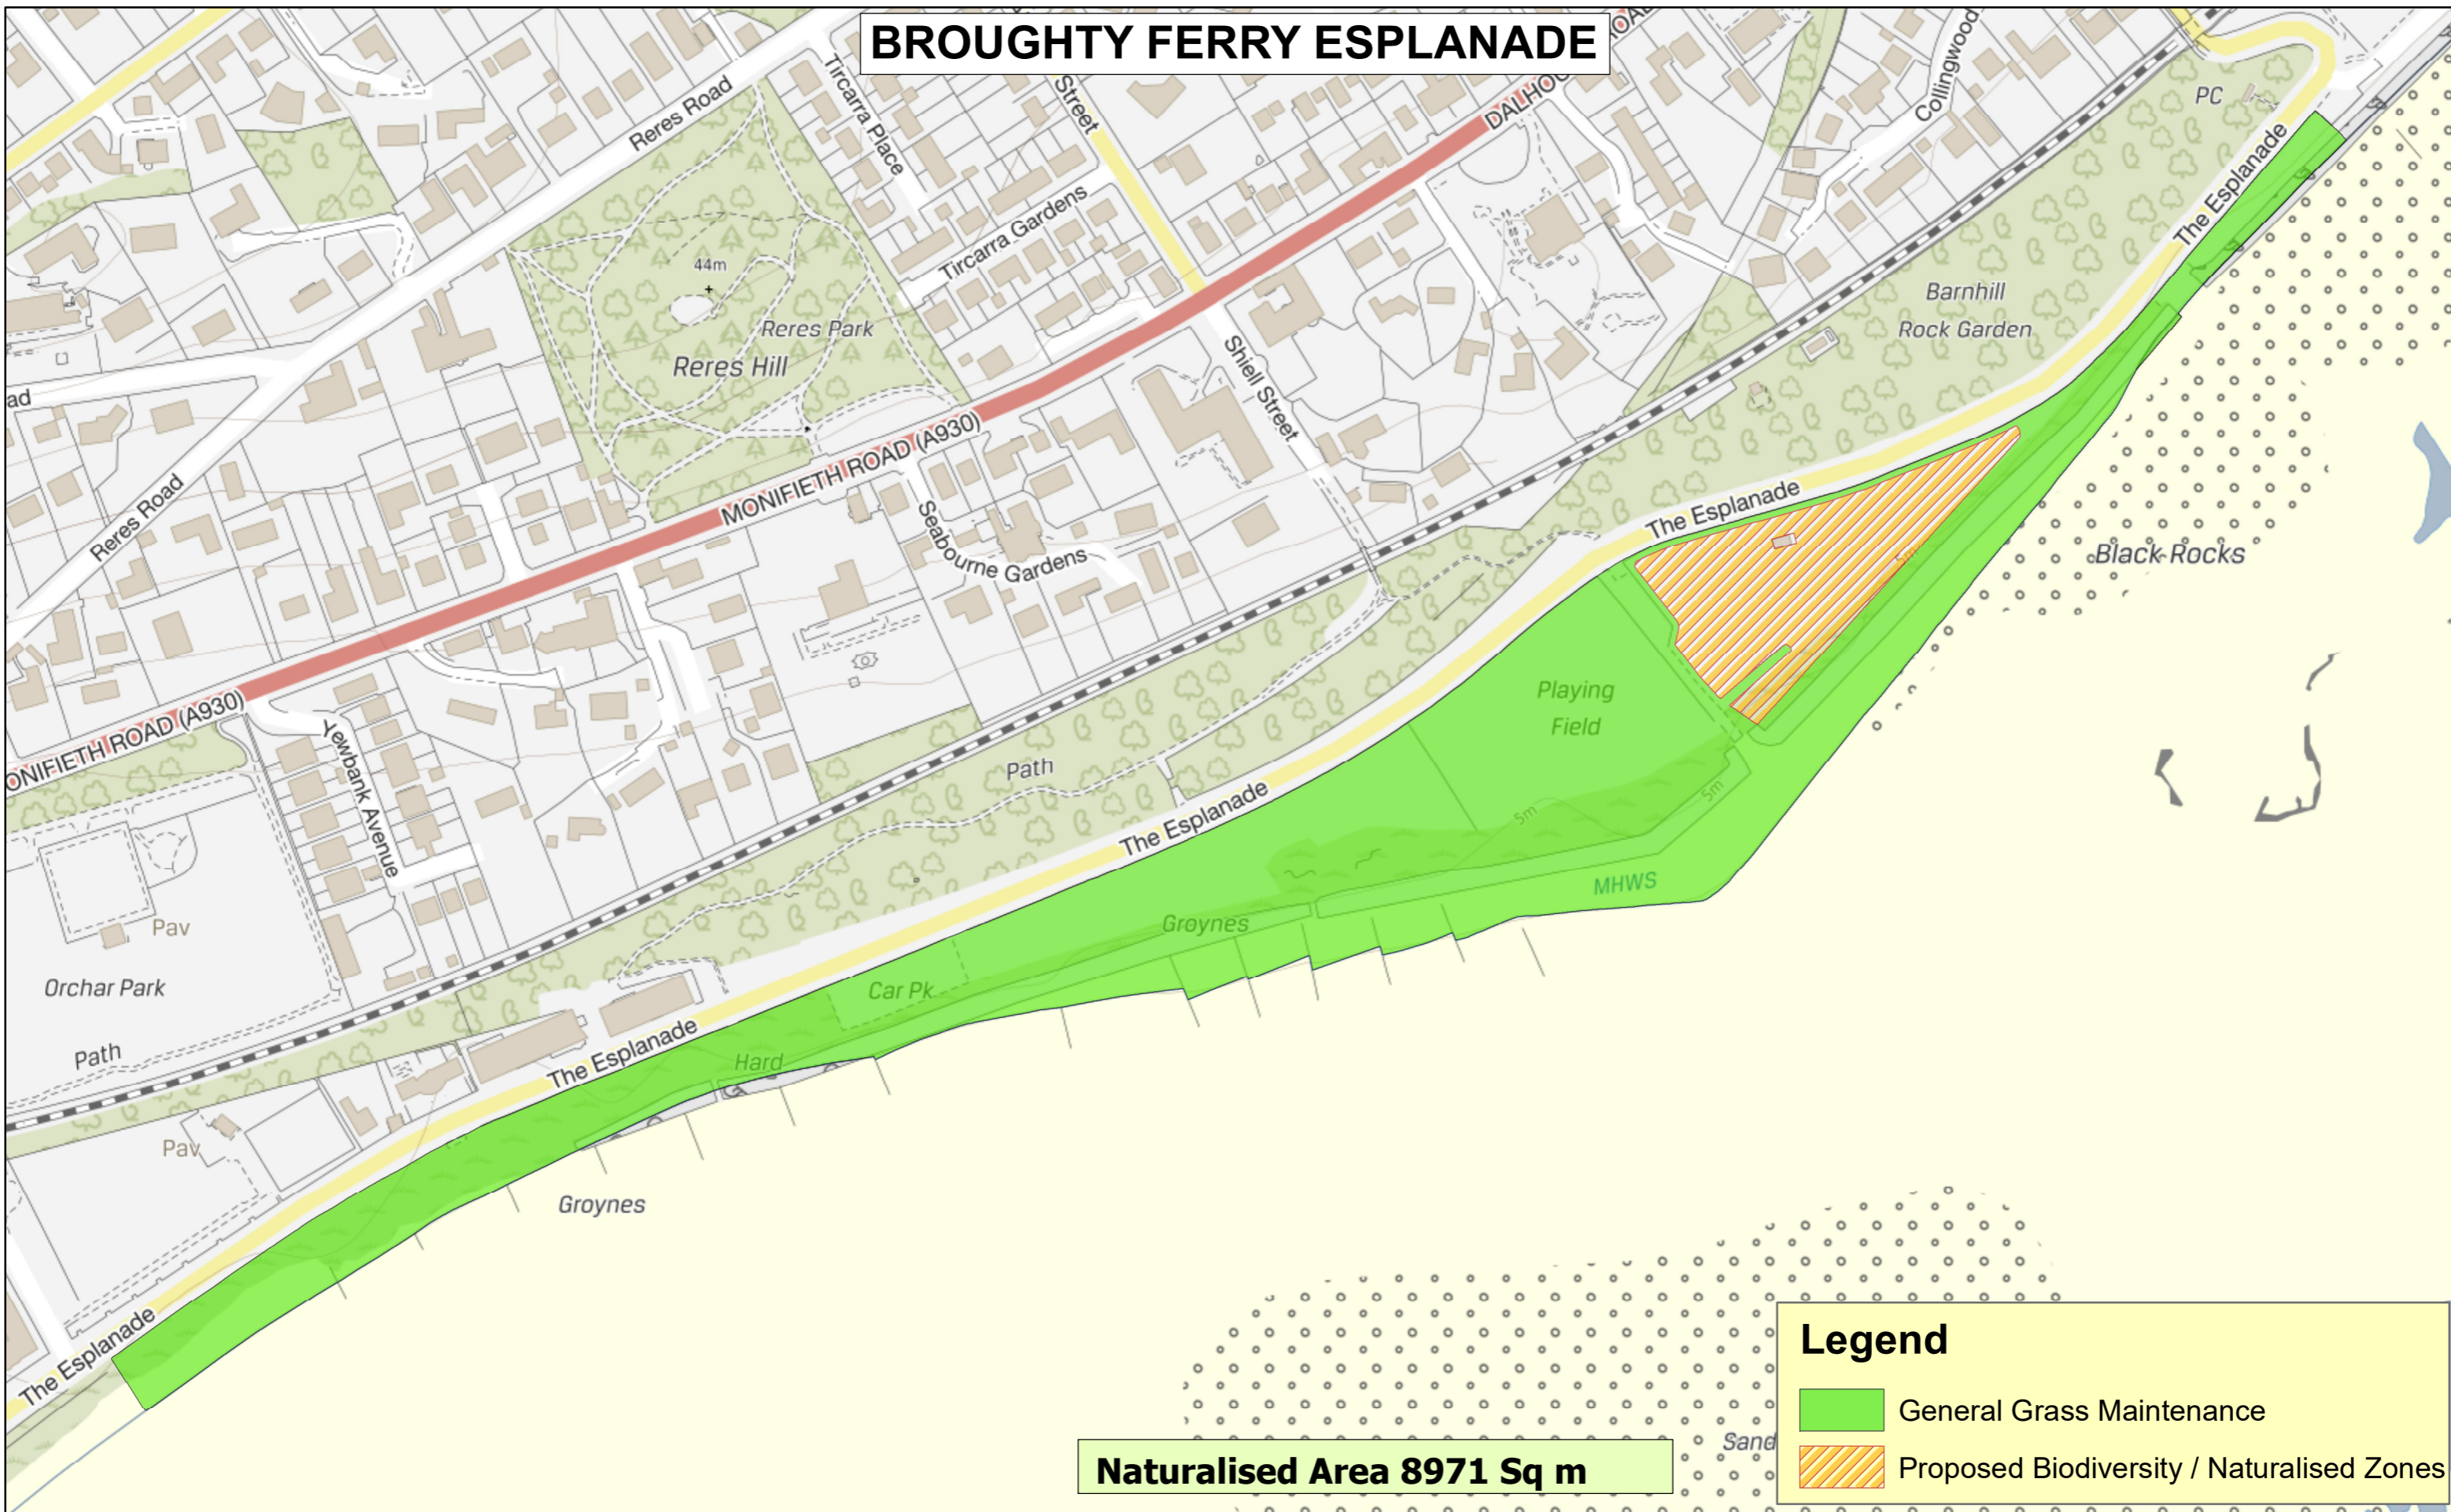

BROUGHTY FERRY ESPLANADE

Naturalised Area 8971 Sq m

Legend

-  General Grass Maintenance
-  Proposed Biodiversity / Naturalised Zones

BROUGHTY FERRY ESPLANADE Proposed Biodiversity / Naturalised Zones

11/06/2020