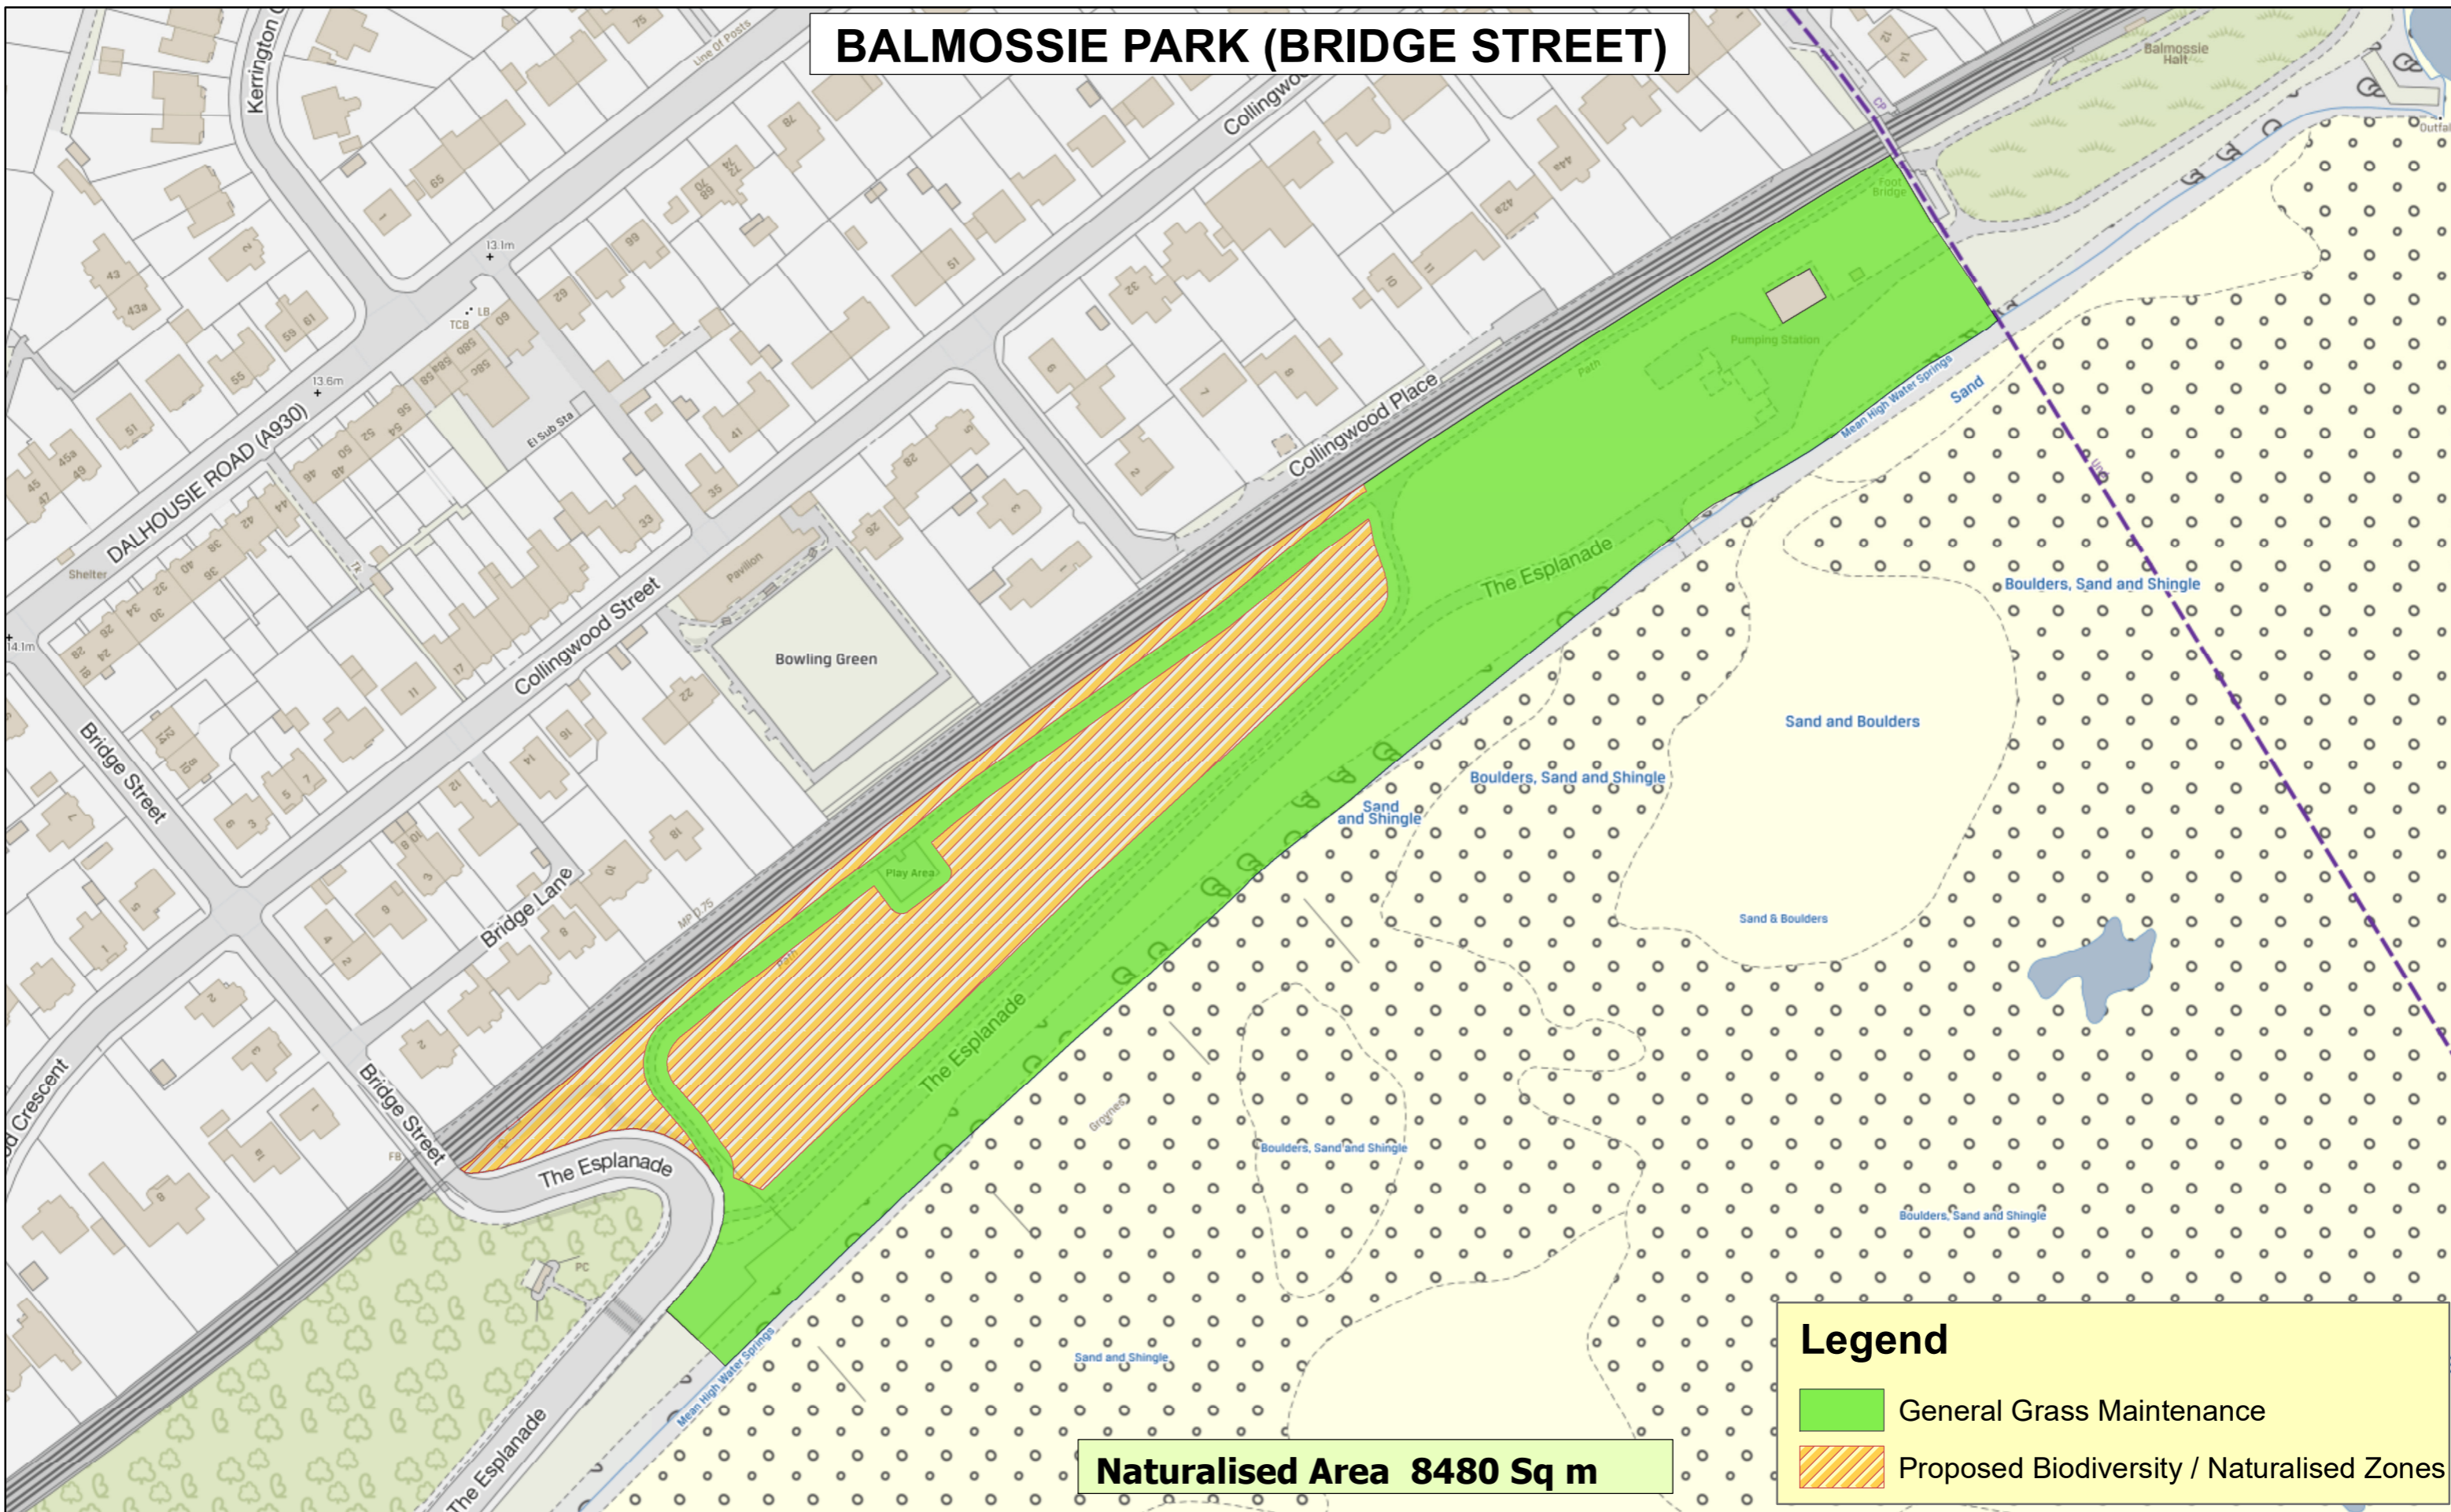

# BALMOSSIE PARK (BRIDGE STREET)

**Naturalised Area 8480 Sq m**

**Legend**

-  General Grass Maintenance
-  Proposed Biodiversity / Naturalised Zones

## BALMOSSIE PARK (BRIDGE STREET) Proposed Biodiversity / Naturalised Zones

11/06/2020