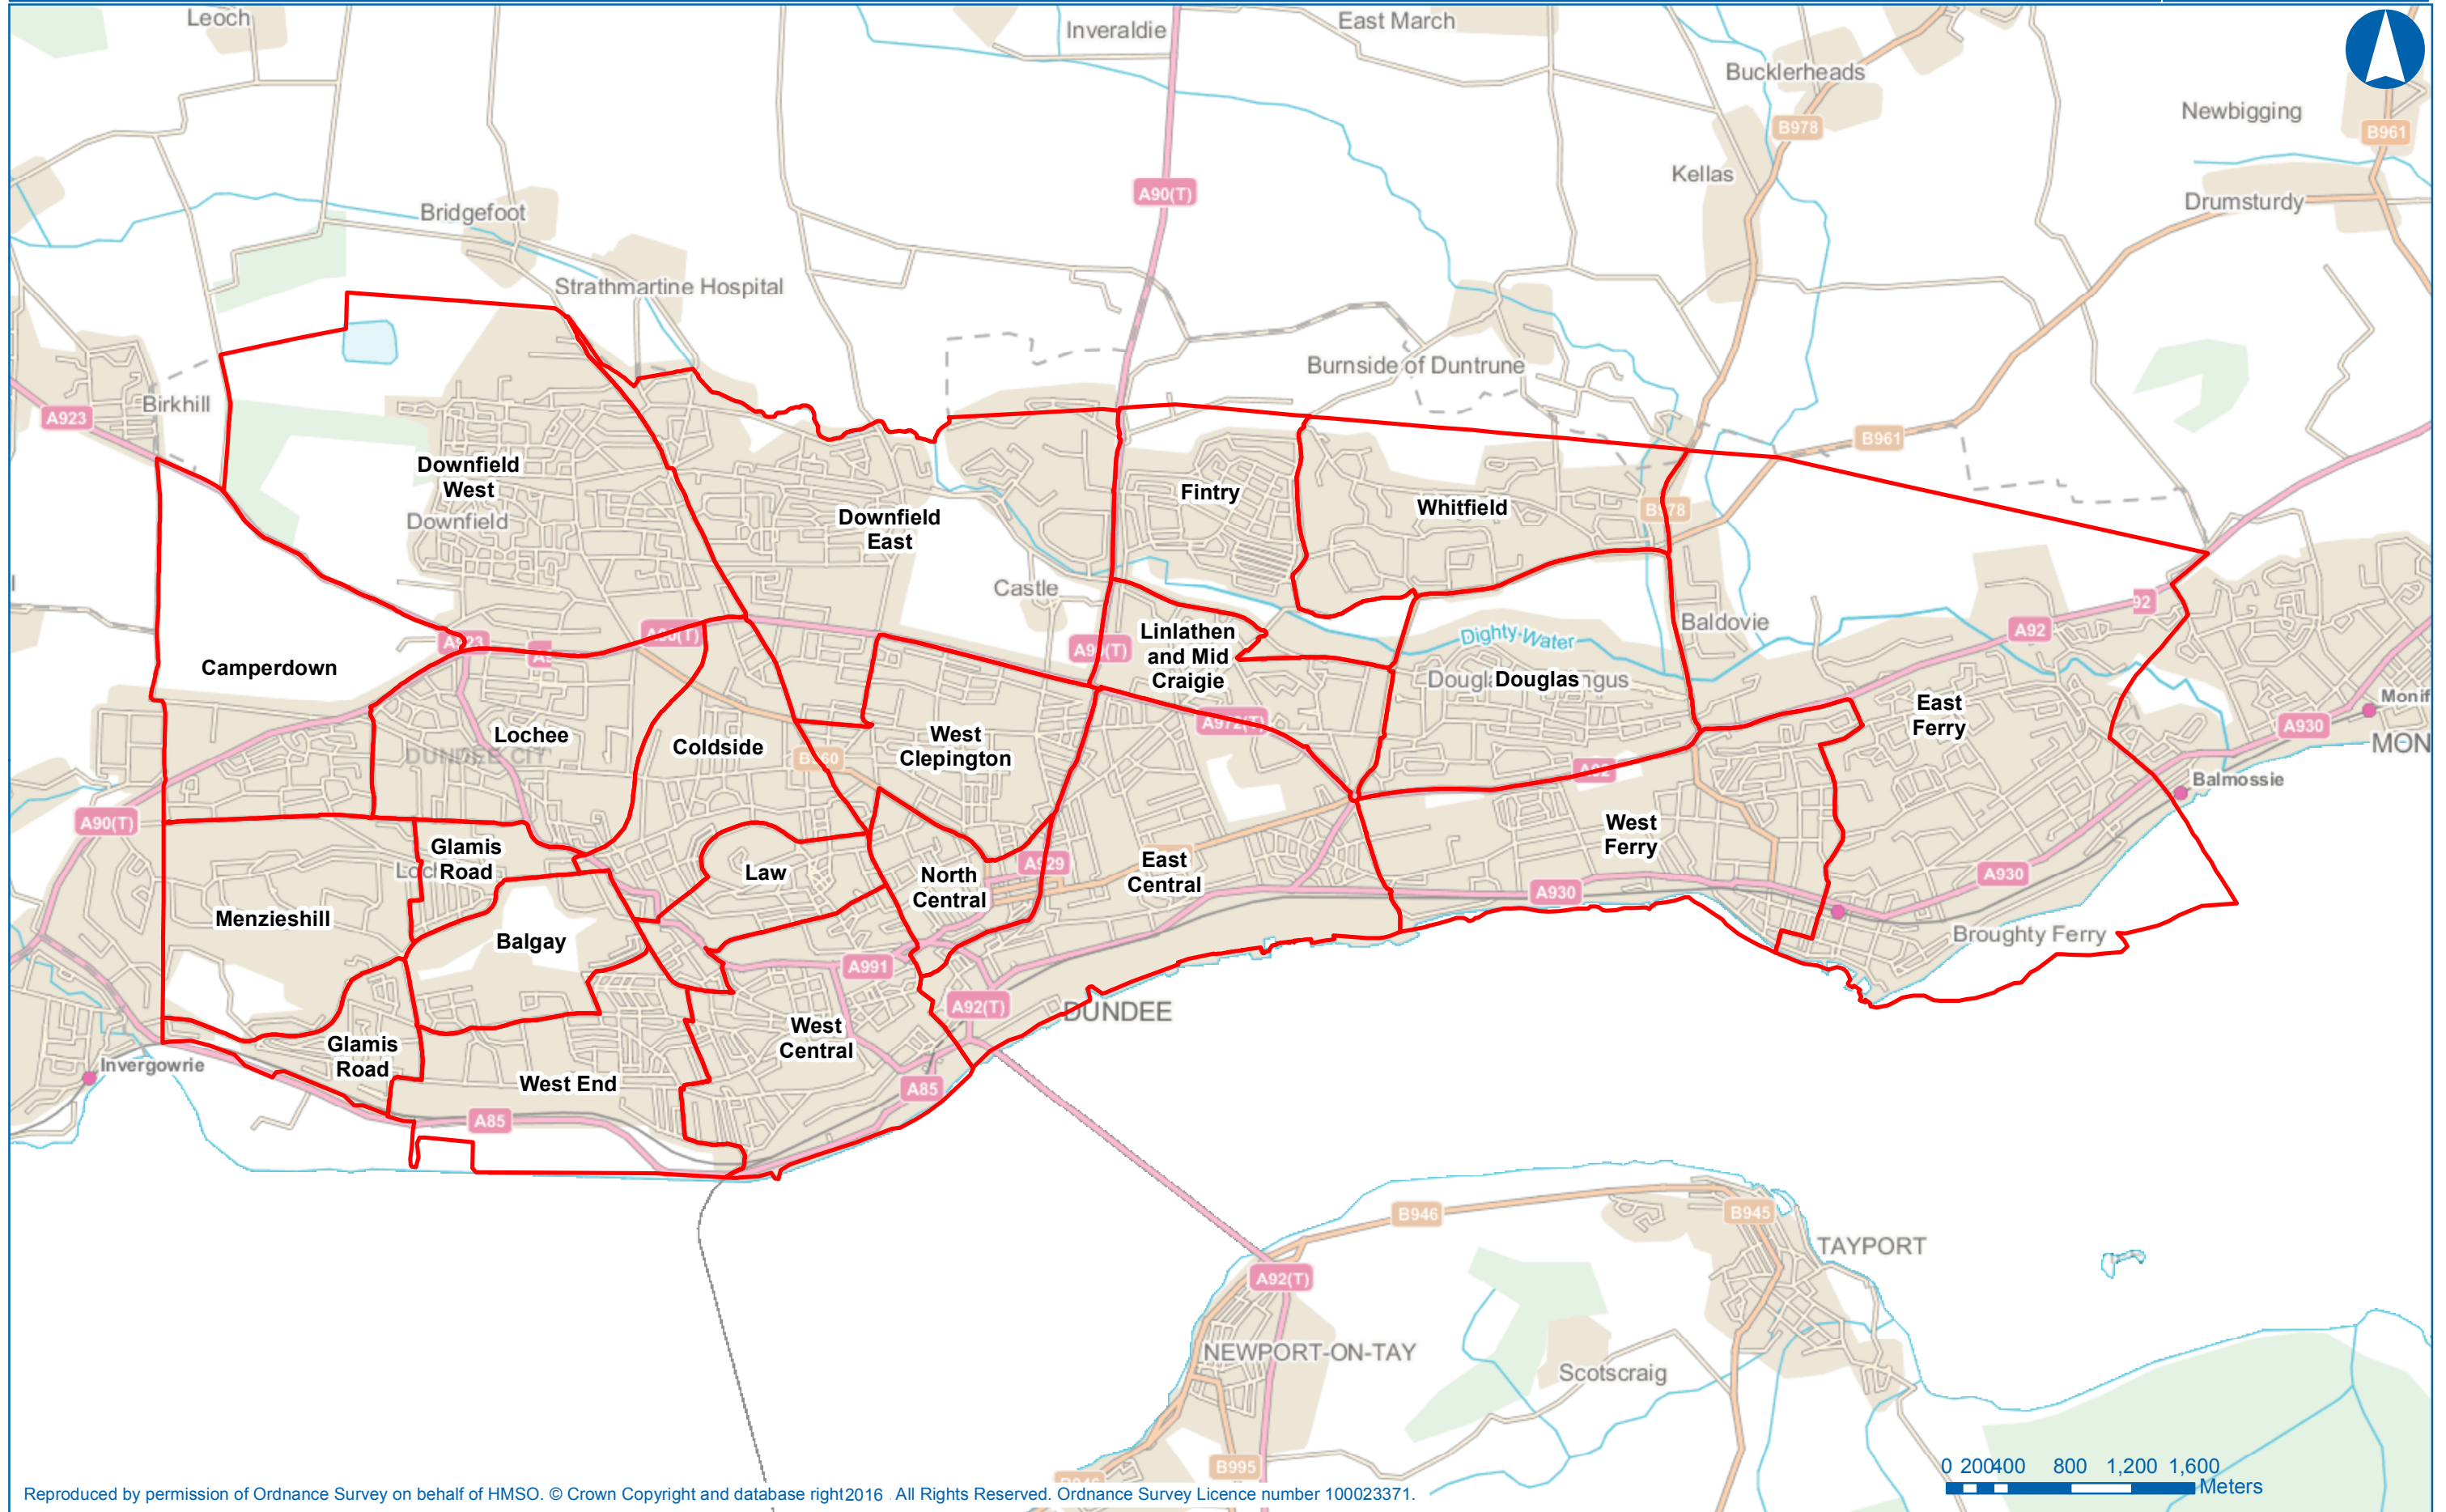

# Dundee Smoke Control Ares

Reproduced by permission of Ordnance Survey on behalf of HMSO. © Crown Copyright and database right 2016. All Rights Reserved. Ordnance Survey Licence number 100023371.