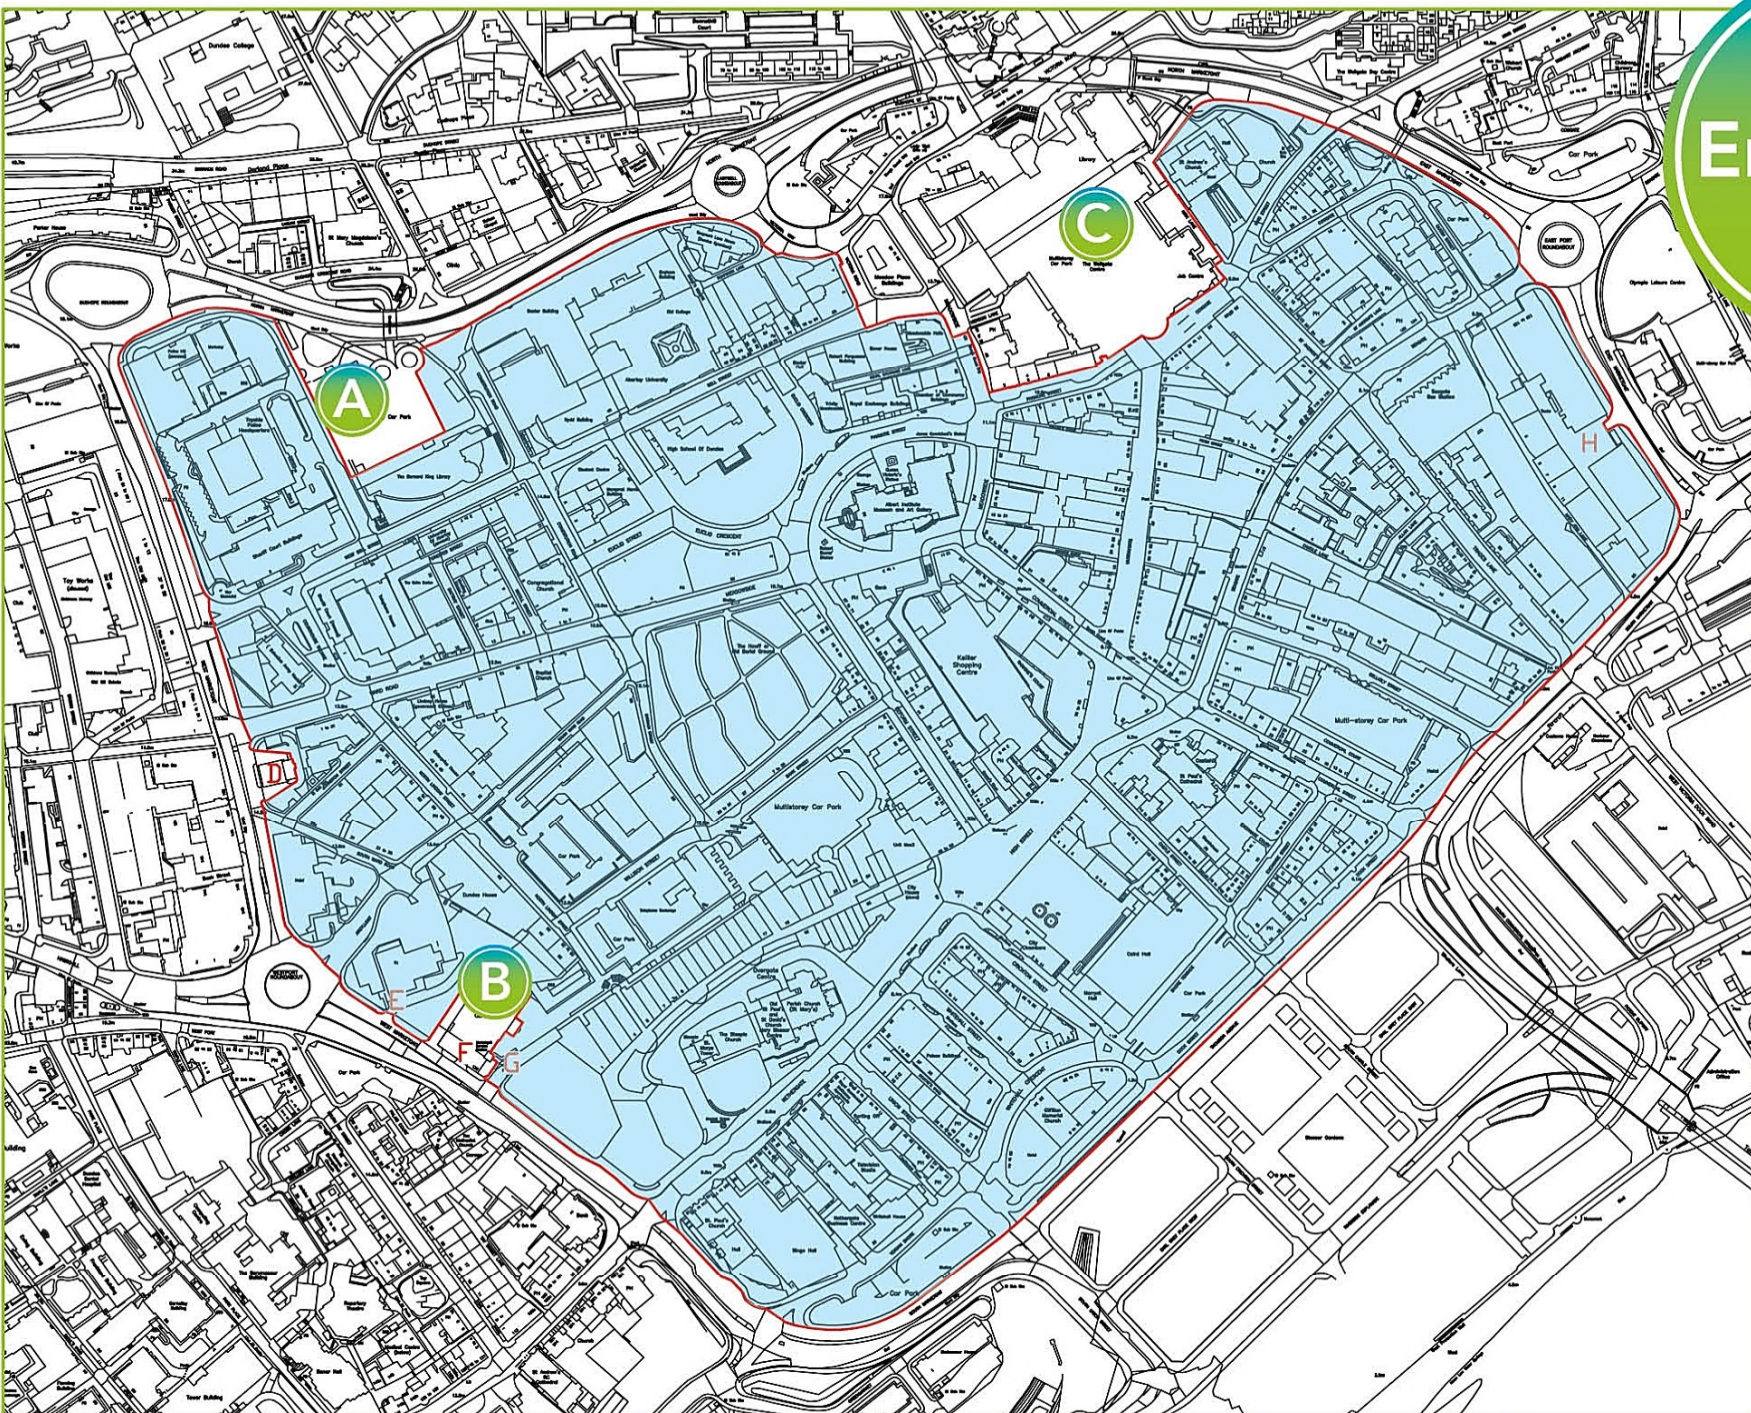

# Low Emission Zone

- A** Bell St Car Park
- B** West Marketgait NCP Car Park
- C** Wellgate Centre and Car Park
-  LEZ Option Boundary